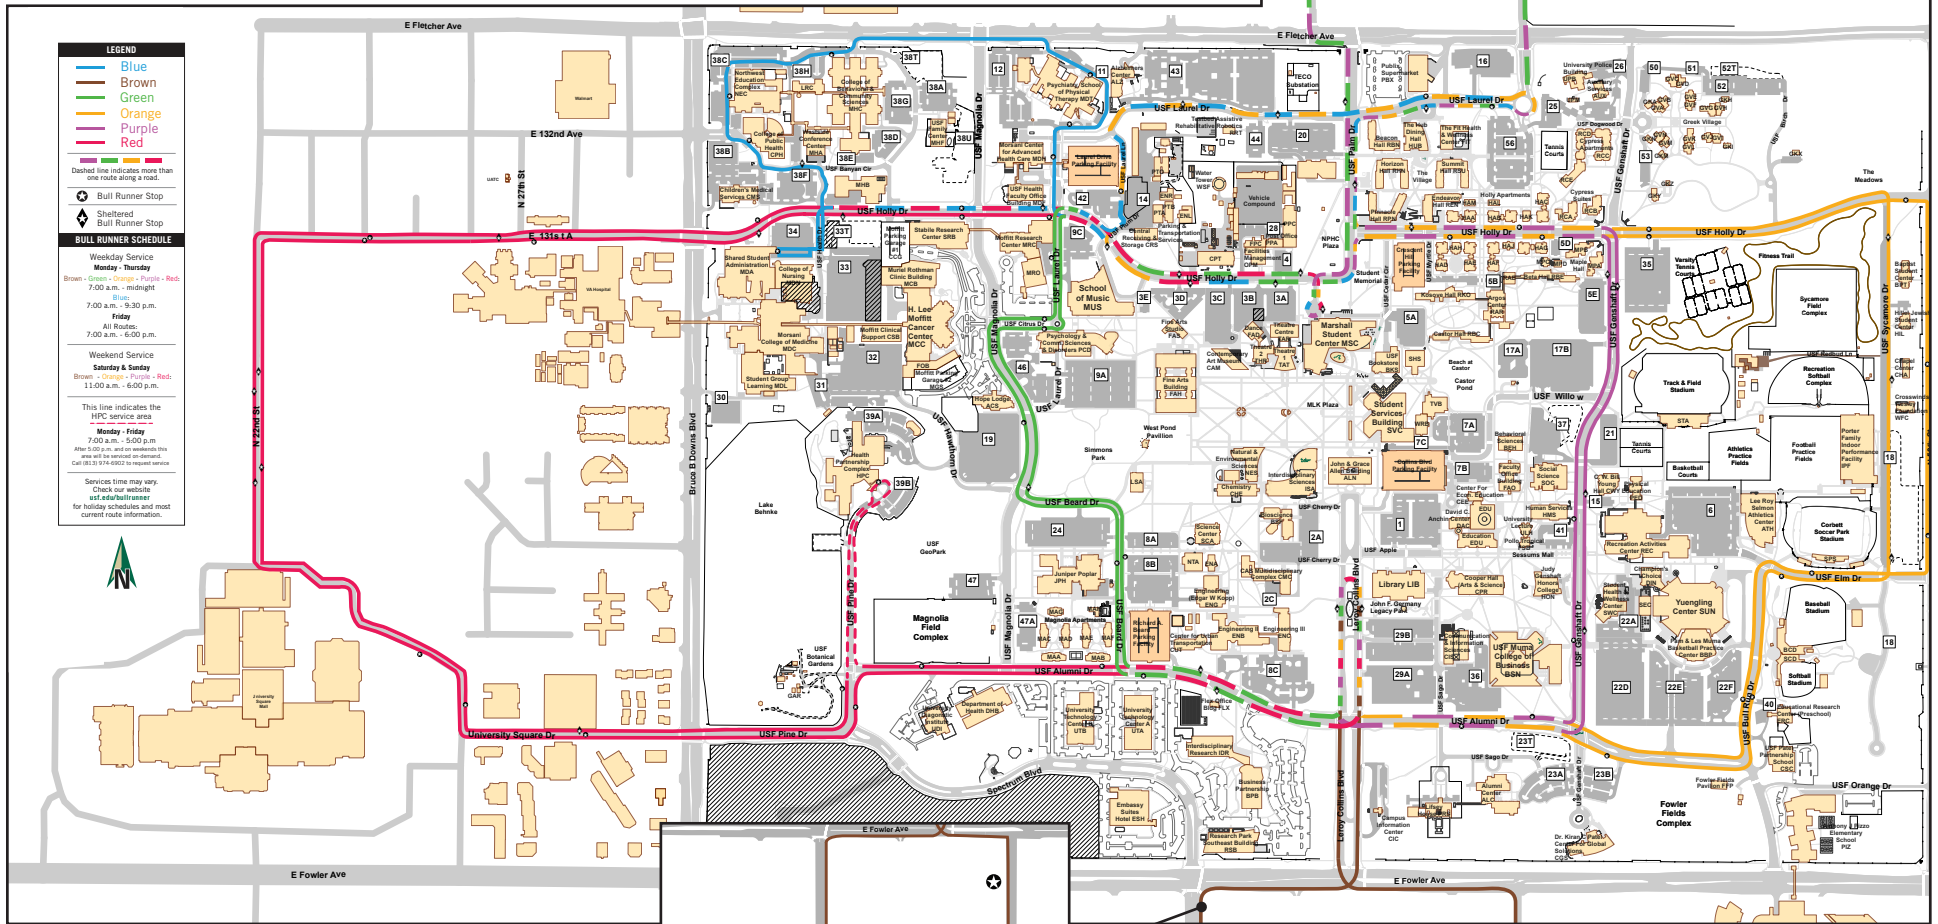

BULL RUNNER / ROUTE MAP

Map updated May 15, 2024

Visit the BullTracker® at usfbullrunner.com for the most accurate and up-to-date route map, and to view real-time information like bus location and arrival time.