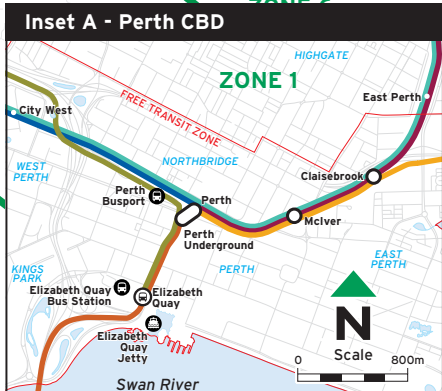

Transperth Zone Map (Guide Only)

Refer to Inset B for continuation of Yanchep Line

Refer to Inset C for continuation of Mandurah Line

Zone Information		
Zone 4 includes: Mundaring Parkerville Stoneville	Zone 6 includes: Beechina Woorlooloo	Zone 8 includes: Pinjarra Ravenswood
Zone 5 includes: Chidlow Muecha	Zone 7 includes: Wundowie	

Legend	
	Major Road
	Airport Line
	Armadale & Thornlie Line
	Fremantle Line
	Airport
	Mandurah Line
	Midland Line
	Yanchep Line
	Line closed during Shutdown

SHUTDOWN
YELM - CARABELLE/LEEDERVILLE

Indian Ocean

Indian Ocean

Indian Ocean