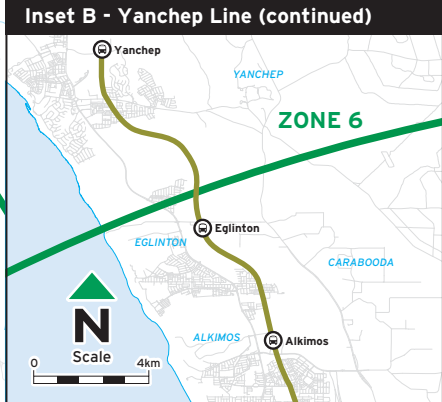

Transperth Zone Map (Guide Only)

Refer to Inset B for continuation of Yanchep Line

Refer to Inset C for continuation of Mandurah Line

Zone Information		
Zone 4 includes: Mundaring Parkerville Stoneville	Zone 6 includes: Beechina Woorlooloo	Zone 8 includes: Pinjarra Ravenswood
Zone 5 includes: Chidlow Muecha	Zone 7 includes: Wundowie	

Legend	
	Major Road
	Airport Line
	Armadale & Thornlie Line
	Fremantle Line
	Airport
	Mandurah Line
	Midland Line
	Yanchep Line
	Line closed during Shutdown

SHUTDOWN
YELM - CARABELLE/LEEDERVILLE

Indian Ocean