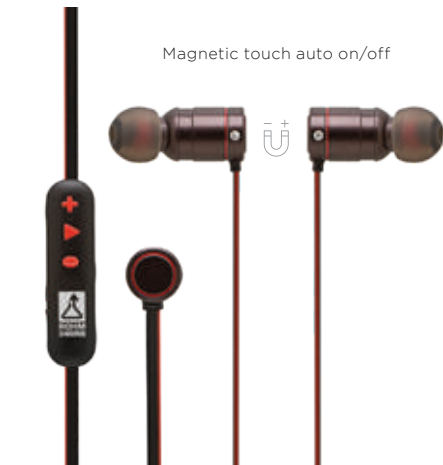

## ■ EB201

Free up your hands with this affordable, compact, and high equality Bluetooth earpiece. It stores enough reserves for up to 6 hours of talk time or over 80 hours while in stand-by!

Bluetooth protocol: A2DP, AVRCP, HFP, HSP  
Bluetooth V4.0 version

magnetic  
touch auto  
on/off  
earphone

Magnetic touch auto on/off

1. Bluetooth V4.2
2. Intelligent magnetic touch switch
3. Diversion sweatproof cable
4. Talking time: 5-6 hours
5. Playing time: 5 hours
6. Standby time: 150 hours
7. Battery capacity: 80mAh