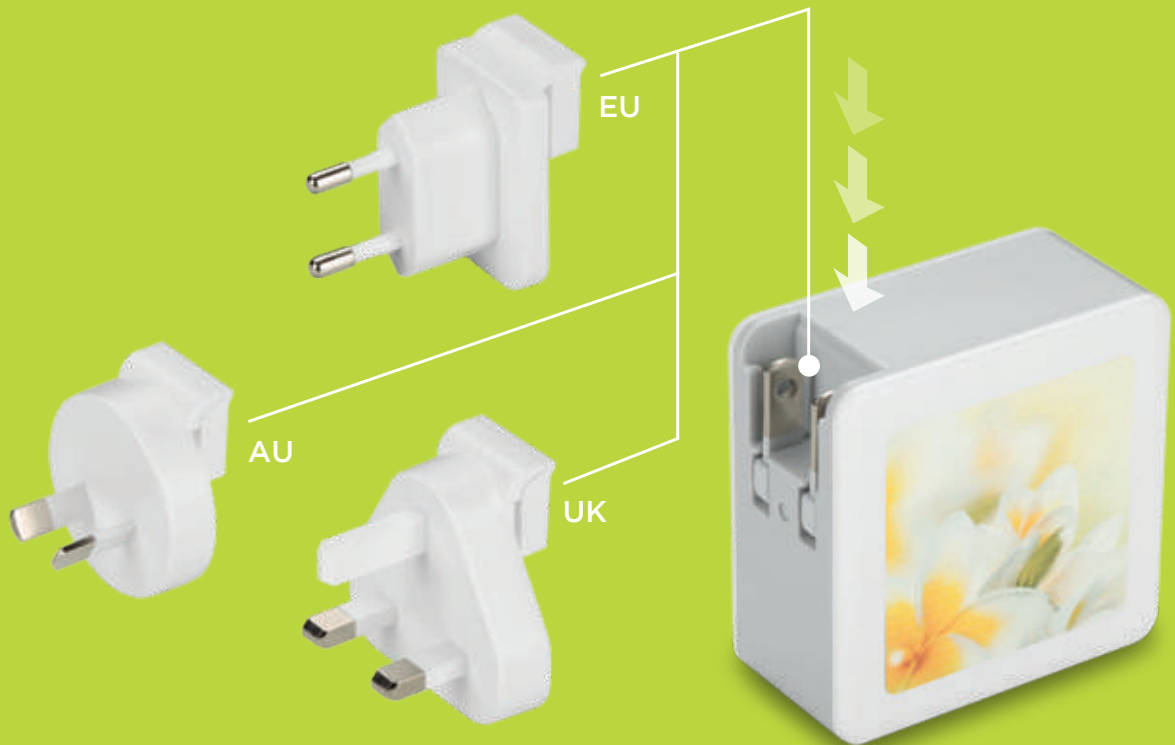

supercharge PD adapter with universal plug

AD141

- price includes a 1 color/position imprint • set-up charge $55.00(g) • lead time: 3-5 days after final approval
- for overseas direct orders with lower pricing, please inquire • visit www.fomaxusa.com for more adapter models