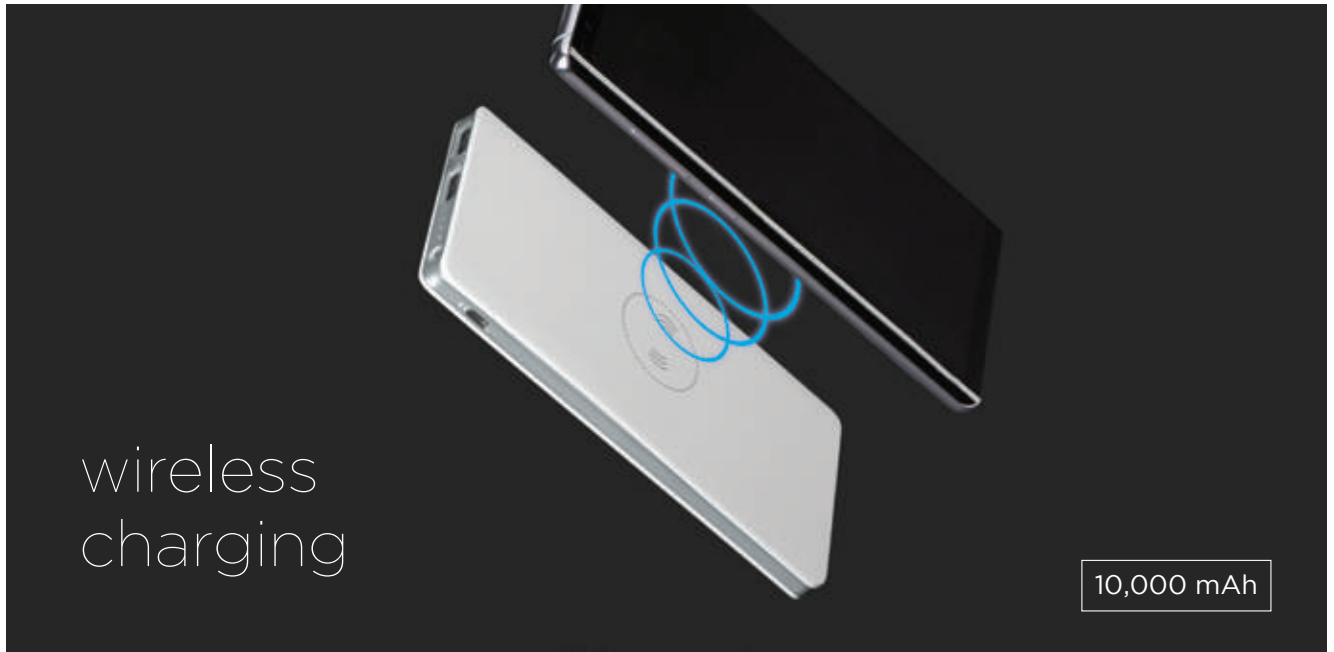

wireless
charging

10,000 mAh

QC602 **NEW**

2 in 1 Dual USB port external battery charger with LED flashlight, wireless charger with power bank.

Capacity: 10,000mAh
Input: 5V/2A
USB total output: 5V/2A
Wireless output: 5W

Size: H 5 7/8" x W 2 13/16" x D 7/16"
Imprint: H 1 x W 1 1/2"
Weight: 30 pcs / 18.7 lbs