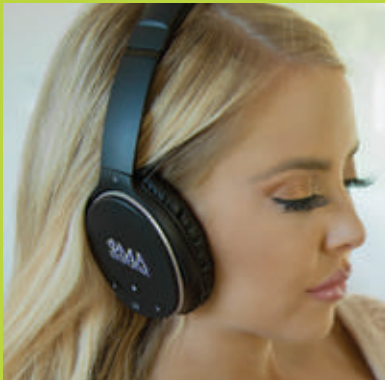

ANC active noise cancellation bluetooth headphone

1. Bluetooth version: 4.0
2. Talk time/Music playtime: 10/10 hours
3. Battery capacity: 360 mAh
  Charging time 2.5 hours
4. Rated power: 10 mW
5. Impedance: 32Ω
6. Sensitivity : 42±3dB
7. Wireless range: 33 ft/10 meters
8. Hands free