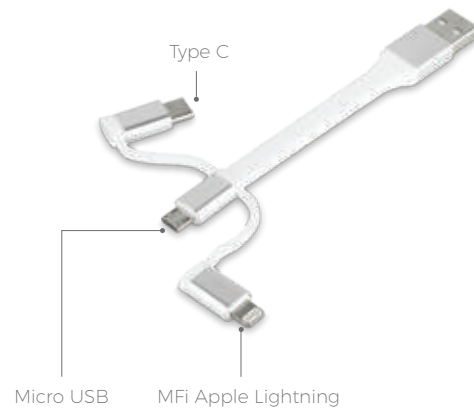

- price includes a 1 position laser engraving • set-up charge $55.00(g) • lead time: 3-5 days after final approval
- for overseas direct orders with lower pricing, please inquire • visit www.tomaxusa.com for more MFi models