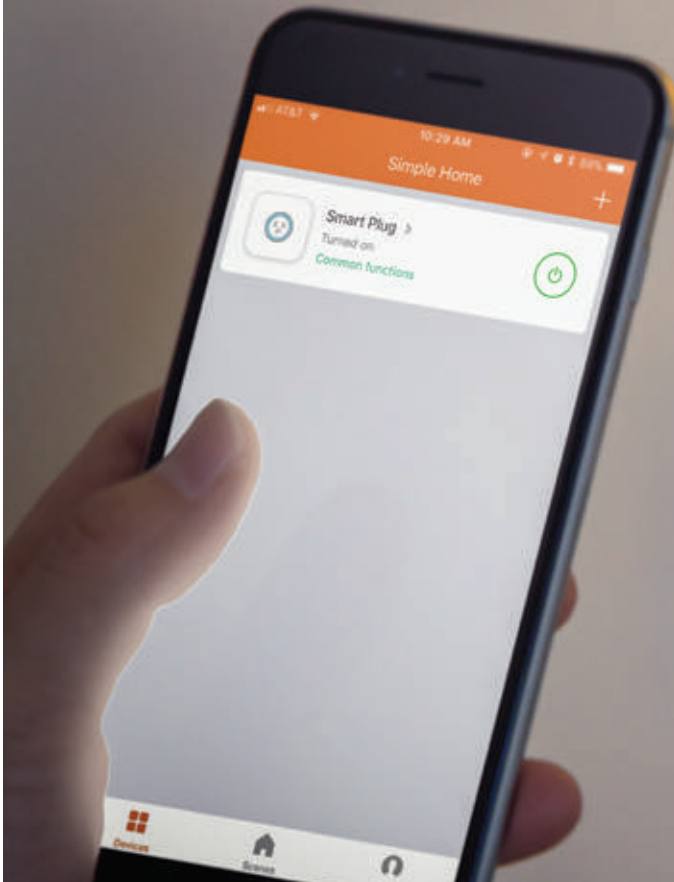

smart plug, smart life

iOS

Android

* Download APP Smart Home Connect

- price includes a 1 color/position imprint • set-up charge $55.00(g) • lead time: 3-5 days after final approval
- for overseas direct orders with lower pricing, please inquire • visit www.tomaxusa.com for more adapter models