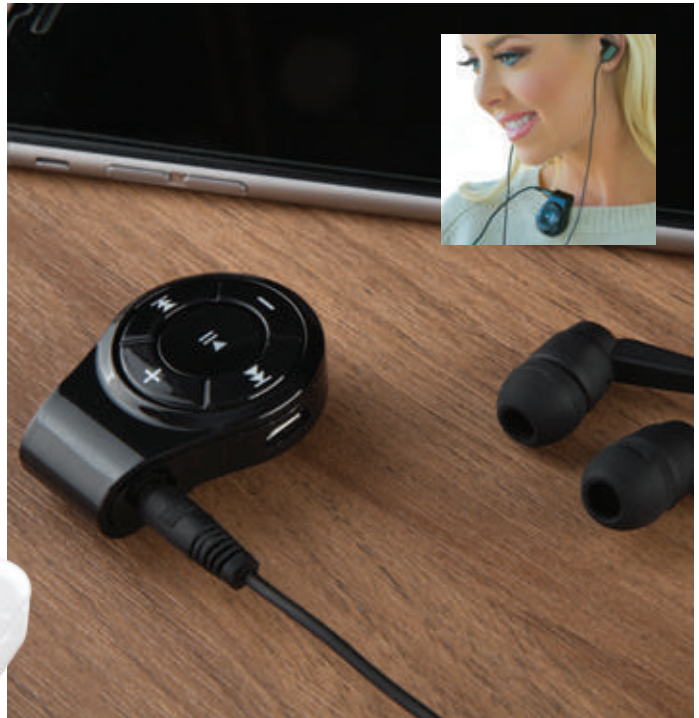

Make your favorite headphones wireless with this brand new Bluetooth adapter. Simply plug in your earphones, pair the device to your phone & you're good to go. Use it to make calls, listen to music, or simply enjoy the hands-free experience with up to 49 feet of range. (Ear buds not included)

EB902

- Bluetooth version: V 4.1
- Battery: 3.7V 100 mAh
- Play/Talk time: 5 hours
- Charge time: 1 hour, micro USB
- Production Time: 3-5 days

Size: H 1 3/4" x W 1 1/4" x D 3/4"
Clear Case: H 2 3/4" x W 2 3/4" x D 1 1/4"
Imprint: H 1/8" x W 1/2"
H 1 1/2" x W 1 1/2" (on clear case)
Weight: 200 pcs / 27 lbs

12	50	100	250 (4C)
$19.90	$17.90	$16.90	$15.90