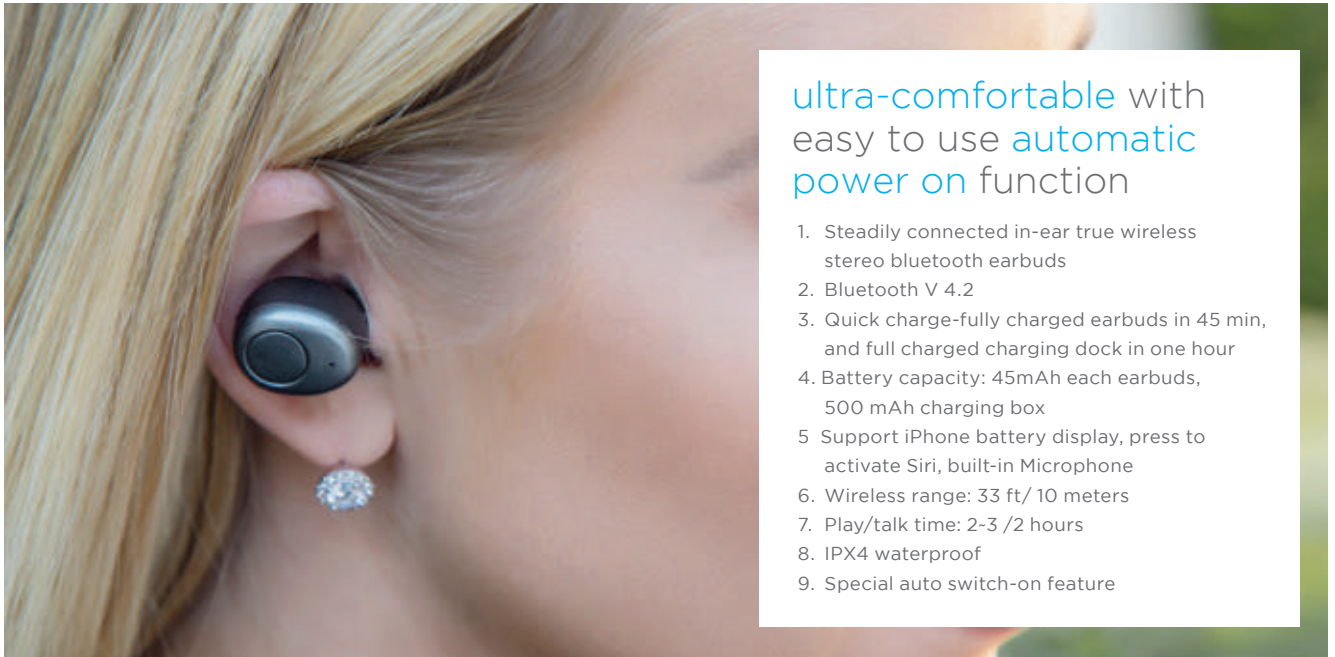

ultra-comfortable with
easy to use automatic
power on function

1. Steadily connected in-ear true wireless stereo bluetooth earbuds
2. Bluetooth V 4.2
3. Quick charge-fully charged earbuds in 45 min, and full charged charging dock in one hour
4. Battery capacity: 45mAh each earbuds, 500 mAh charging box
5. Support iPhone battery display, press to activate Siri, built-in Microphone
6. Wireless range: 33 ft/ 10 meters
7. Play/talk time: 2-3 /2 hours
8. IPX4 waterproof
9. Special auto switch-on feature

■ EB1601

Be on the cutting edge. Top of the Line sweat-proof wireless stereo earbuds presented in a sleek charging case. A great way to associate your brand with innovation by using the latest and greatest technology. These earbuds certainly fit the bill!

Size (Single Ear): H 1" x W 3/4" x D 5/8"
Size (Case): H 1 1/4" x W 2 7/8" x D 1 1/4"
Imprint (On Case): H 1 1/2" x W 1 1/2"
Weight: 30 pcs / 8.8 lbs

12	50	100	250 (4C)
$66.90	$63.90	$61.90	$59.90