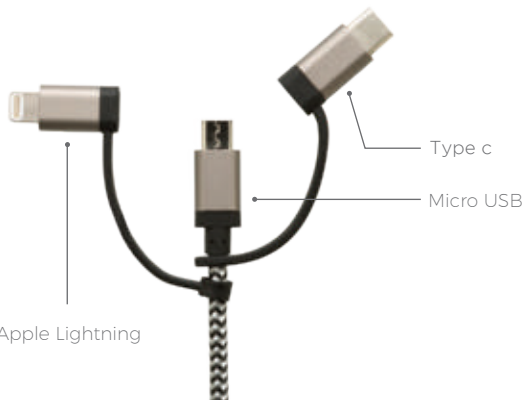

- price includes a 1 position laser engraving • set-up charge $55.00(g) • lead time: 3-5 days after final approval
- for overseas direct orders with lower pricing, please inquire • visit www.tomaxusa.com for more MFi models