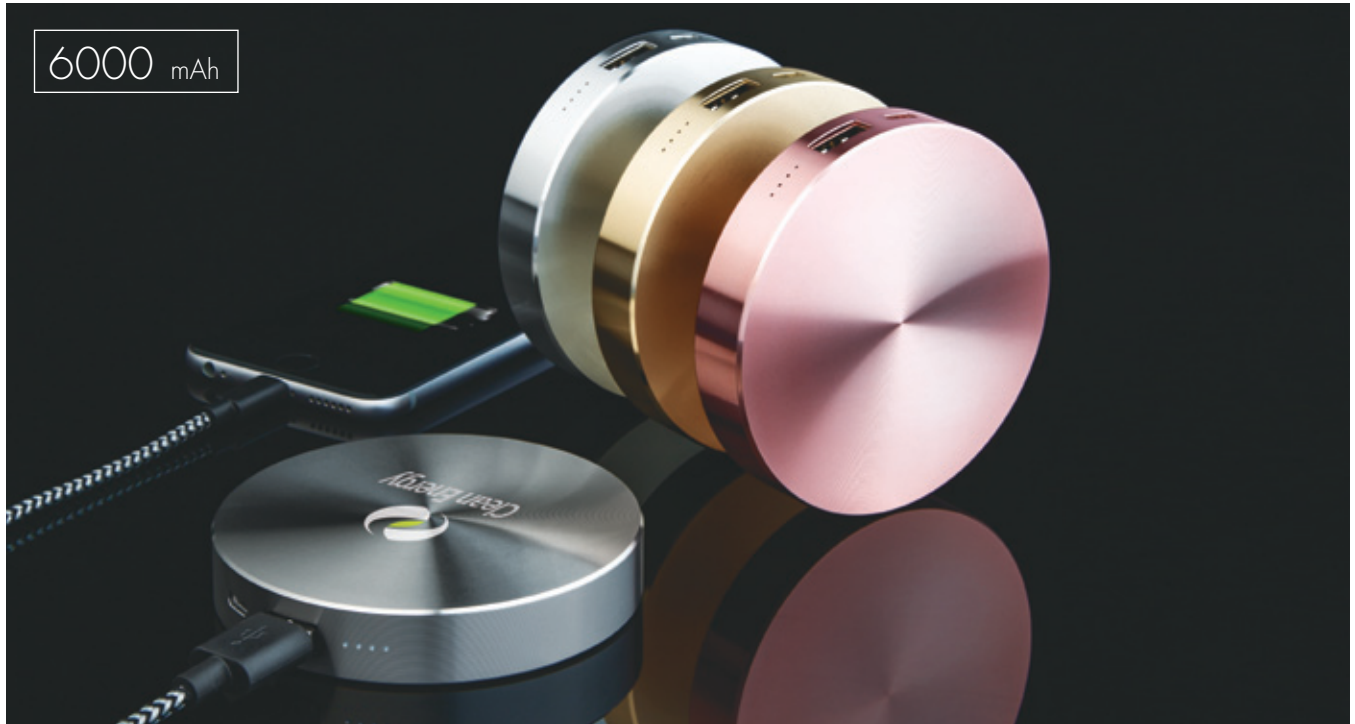

charge with style

these small metallic power banks easily slip into pockets or purses for portable power on the go.