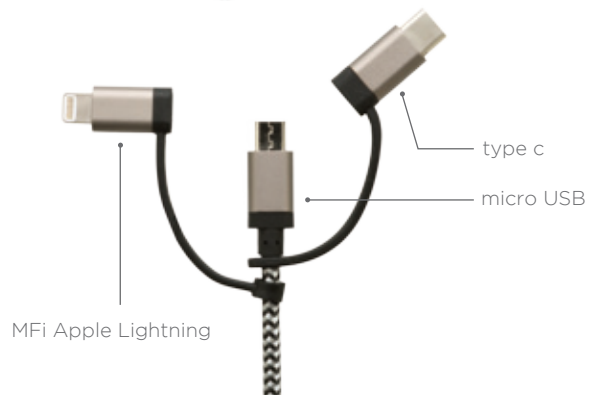

- price includes a 1 color/position imprint • set-up charge $55.00(g) • lead time: 3-5 days after final approval
- for overseas direct orders with lower pricing, please inquire • visit www.tomaxusa.com for more cable models