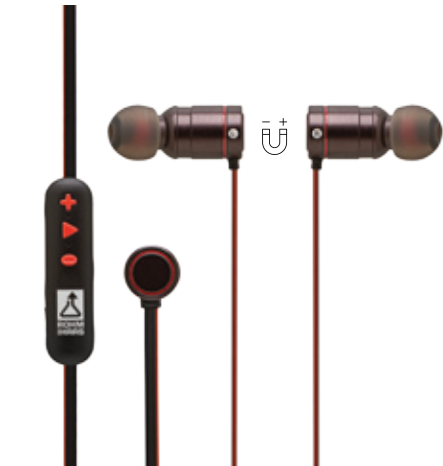

magnetic
touch auto
on/off
earphone

1. Bluetooth V4.2
2. Magnetic touch switch / diversion cable
3. Bluetooth protocol: A2DP, AVRCP, HFP, HSP
4. Talk time: 5-6 hours
5. Play time: 5 hours
6. Standby time: 150 hours
7. Battery capacity: 120 mAh

EB605 NEW

For the most active music enthusiasts, these sport style earbuds have all the features you need to enjoy crystal clear sound and to make/receive calls while you enjoy your favorite work out!

Size: 17 3/4" in Length
Imprint: H 1/8" x W 1"
Weight: 50 pcs / 11.1 lbs

100	250	500 (3C)
$24.90	$23.90	$22.90

HOLIDAY

• price includes a 1 color/position imprint • set-up charge $55.00(g) • lead time: 3-4 weeks after final approval
• for overseas direct orders with lower pricing, please inquire • visit www.tomaxusa.com for more bluetooth earphone models