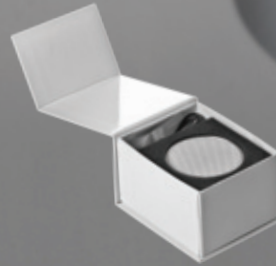

Deluxe gift box included

- price includes a 1 color/position imprint • set-up charge \$55.00(g) • lead time: 3-5 days after final approval
- for overseas direct orders with lower pricing, please inquire • visit www.tomaxusa.com for more bluetooth speaker models