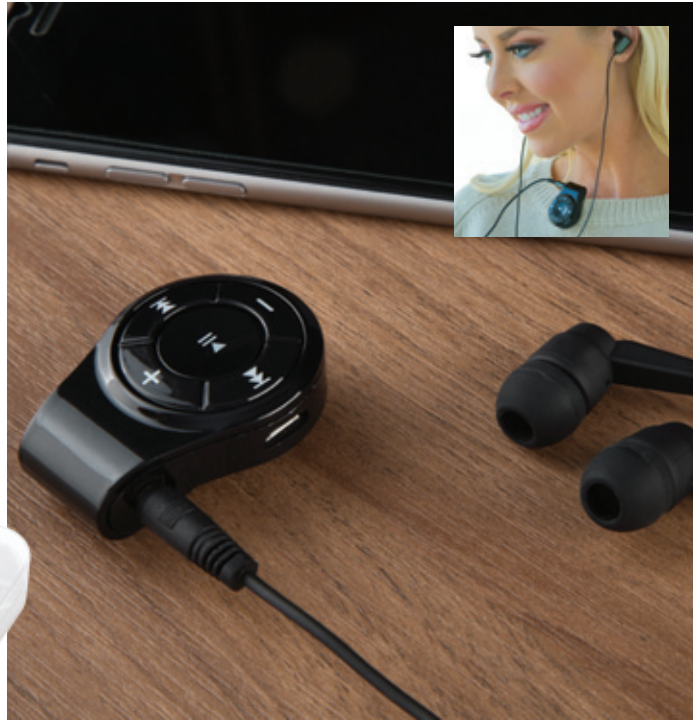

12 50 100 250 (4C)

\$19.90 **\$17.90** **\$16.90** **\$15.90** HOLIDAY

EB108 NEW

Bluetooth adapter.

- * Bluetooth V4.2
- * Playing time: 6-8 hours
- * Standby time: 250 hours
- * Battery capacity: 180 mAh