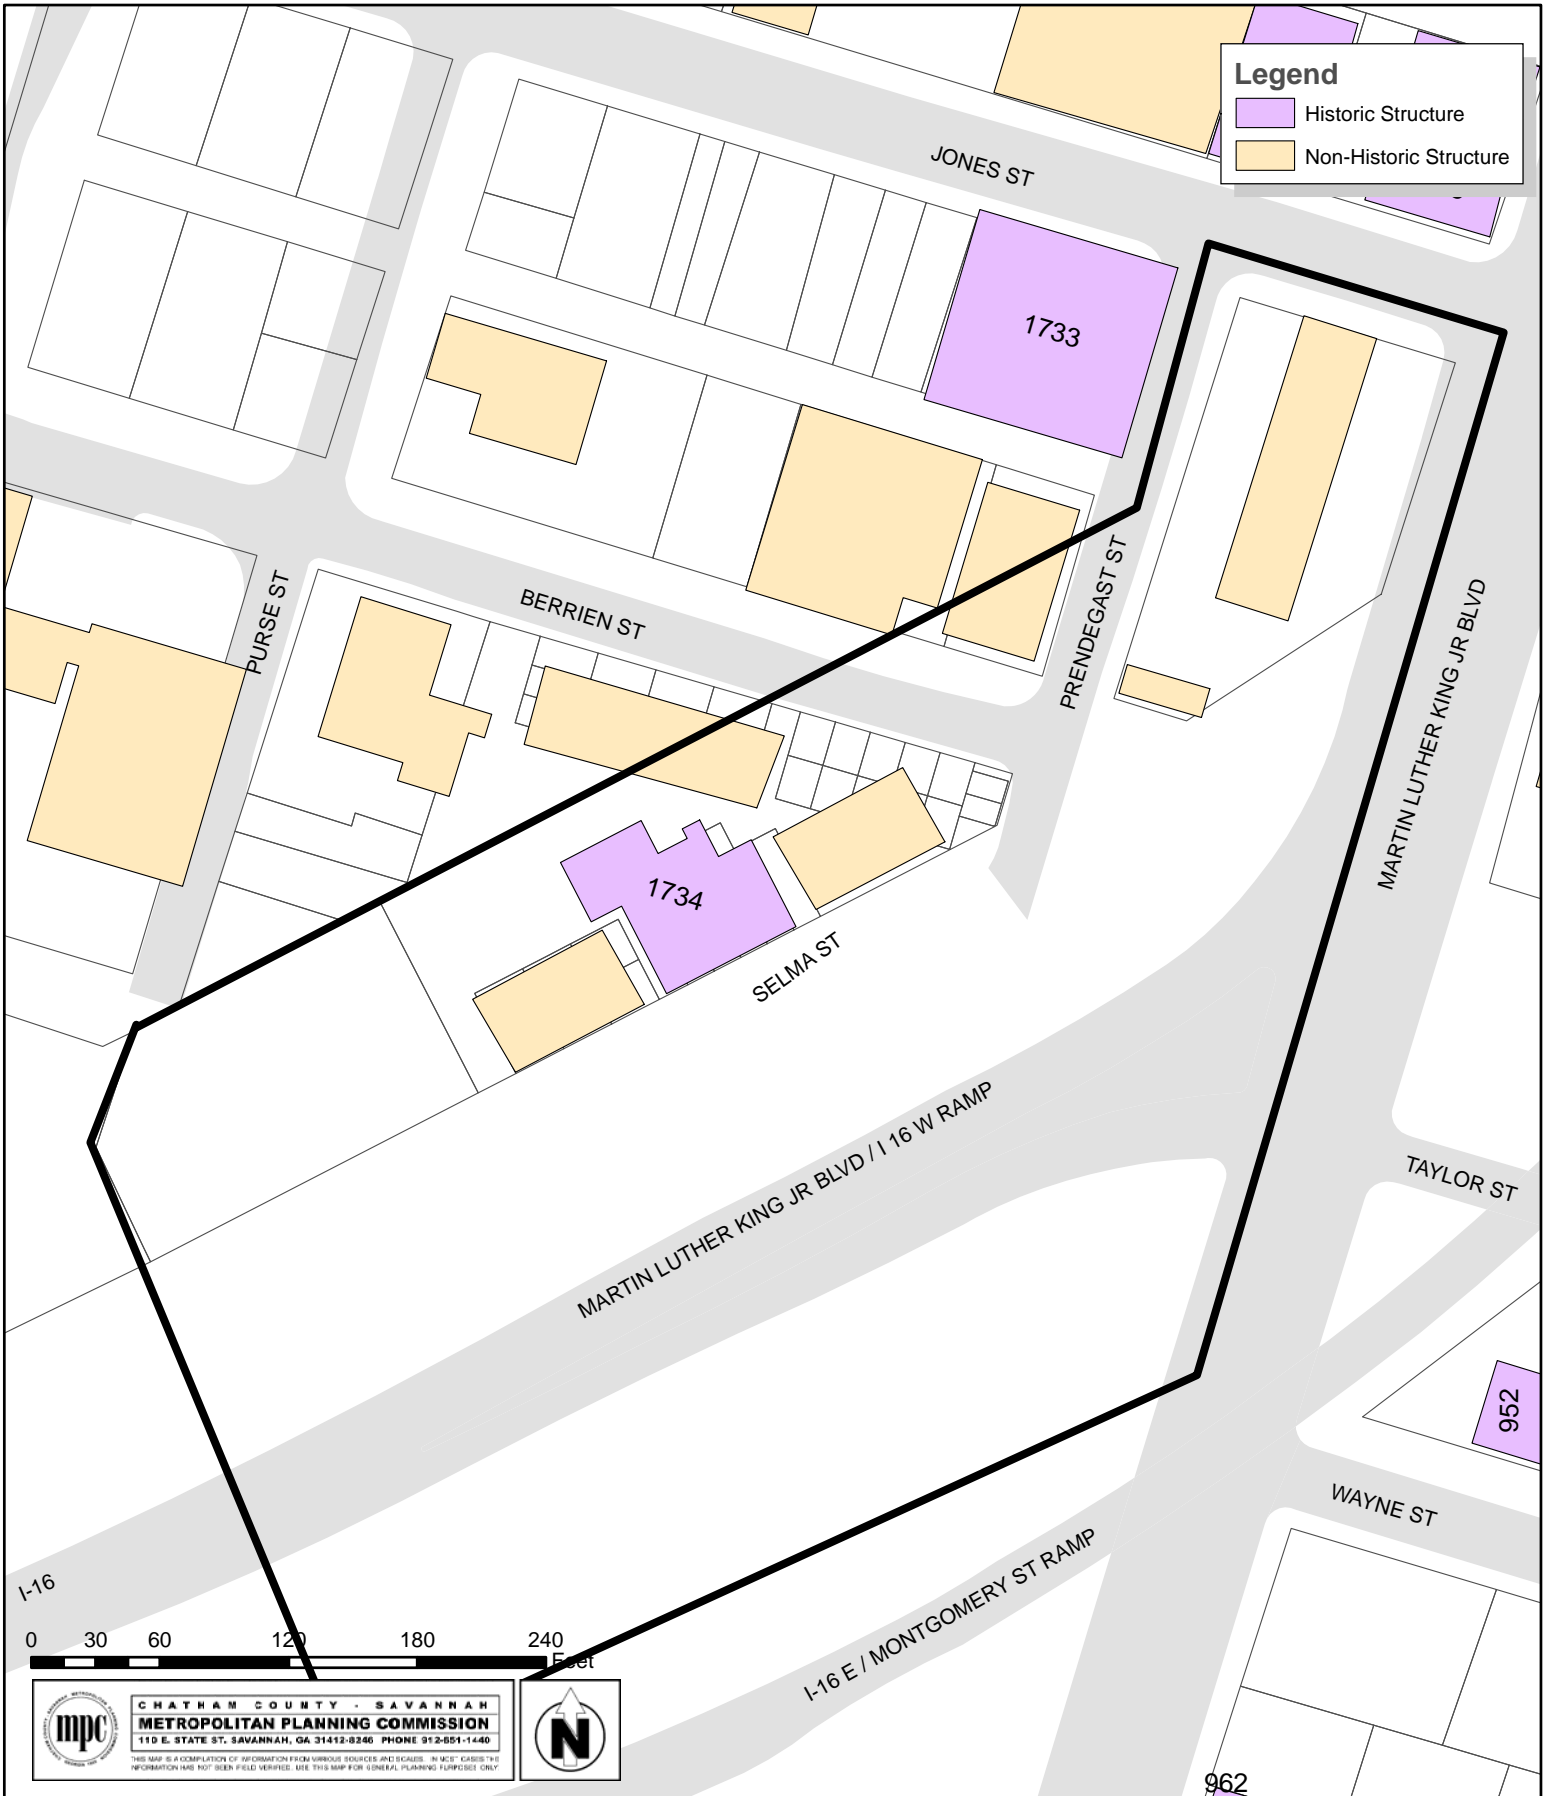

WALTON WARD

HISTORIC BUILDING MAP

Savannah Historic District