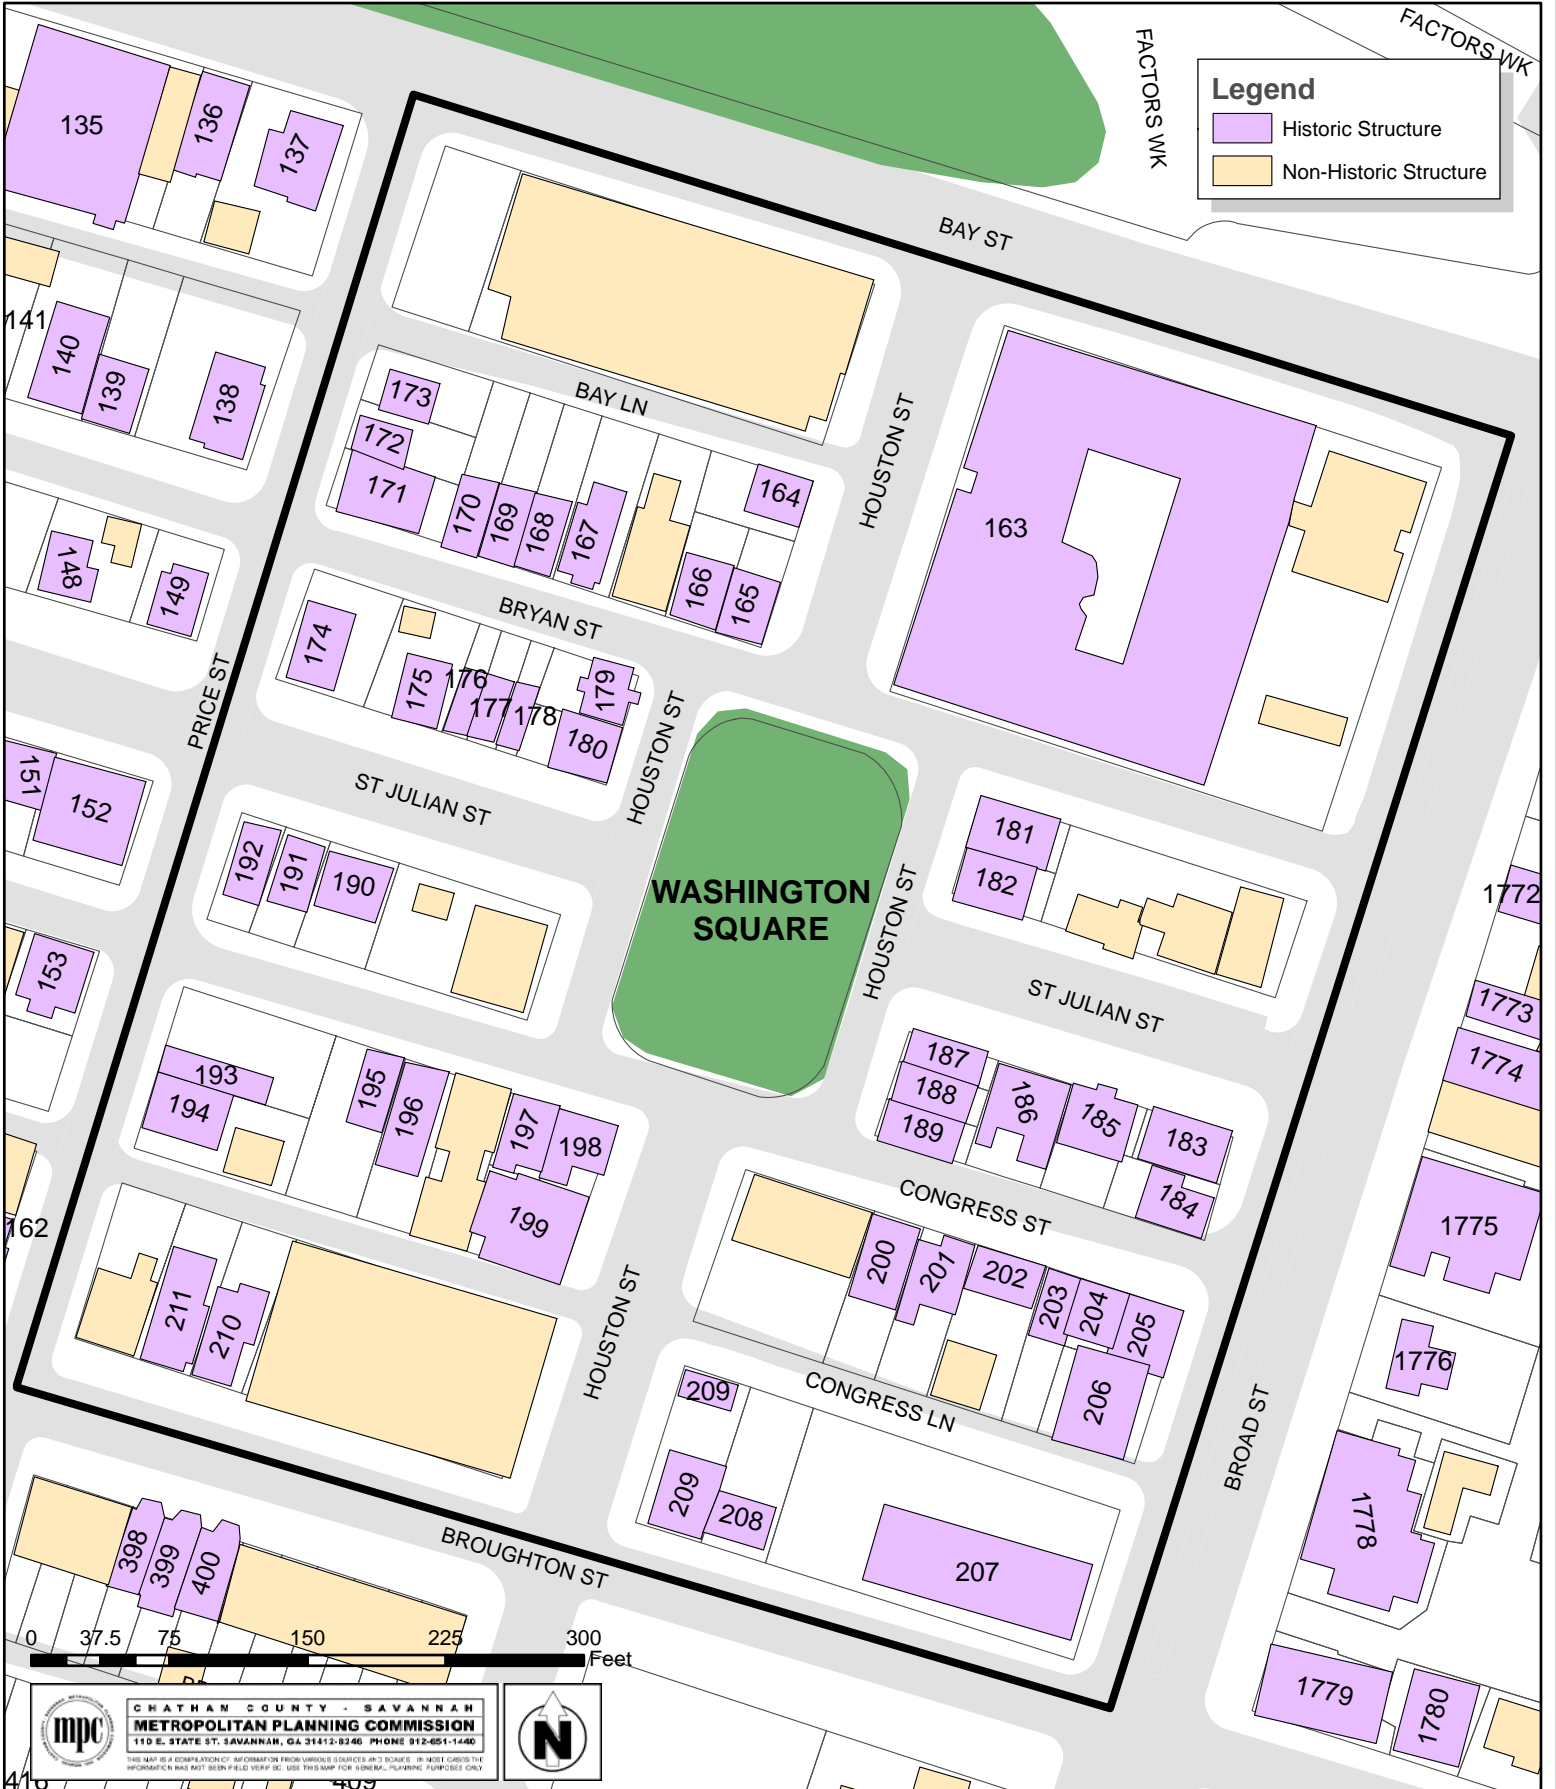

WASHINGTON WARD

HISTORIC BUILDING MAP

Savannah Historic District

Washington Ward

Map Number	Address	Date Added	Date Built	PIN No.
	517 East Bay Street		1988	
163	601 East Bay Street	1973	1860	2-0005 -05-001
164	11 Houston Street	1973	1807/1899	2-0005 -04-003
165	522 East Bryan Street	1973	1899	2-0005 -04-003
166	520 East Bryan Street	1973	1899	2-0005 -04-003A
	518 East Bryan Street		2003	
167	514 East Bryan Street	1973	1899	2-0005 -04-005
168	512 East Bryan Street	1973	1892	2-0005 -04-006B
169	510 East Bryan Street	1973	1892	2-0005 -04-006A
170	508 East Bryan Street	1973	1892	2-0005 -04-006
171	16 Price Street	1973	1809	2-000 -04-007
172	12 Price Street	1973	1866	2-0005 -04-010
173	14 Price Street	1973	1816	2-0005 -04-008
174	504 East Saint Julian Street	1973	1842	2-0005 -09-003
175	510 East Saint Julian Street	1973	1797	2-0005 -09-002
176	512 East Saint Julian Street	1973	1849	2-0005 -09-001
177	514 East Street Julian Street	1973	1849	2-0005 -09-006
178	516 East Street Julian Street	1973	1849	2-0005 -09-007
179	21 Houston Street	1973	1852	2-0005 -09-004
180	23 Houston Street	1973	1803	2-0005 -09-005
181	20 Houston Street	1973	1852-3	2-0005 -11-003
182	542 East Saint Julian Street	1973	1853	2-0005 -11-002
	21 East Broad Street		1985	
183	31 East Broad Street	2002	1860	2-0005 -13-016
184	33-35 East Broad Street	1973		2-0005 -13-017
185	549 East Saint Julian Street	1973	1905	2-0005 -13-003
186	545-547 East Saint Julian Street	1973	1887	2-0005 -13-015
187	26 Houston Street	1973	1887	2-0005 -13-005
188	28 Houston Street	1973	1887	2-0005 -13-005A
189	30 Houston Street	1973	1887	2-0005 -13-005B
	25 Houston Street		1964	
190	507 East Saint Julian Street	1973	1796-99	2-0005 -12-002
191	503 East Saint Julian Street	1973		2-0005 -12-003A
192	501 East Saint Julian Street	1973	1901	2-0005 -12-003
193	36 Price Street	1973	1874	2-0005 -14-015
194	38-40 Price Street	1973	1841	2-0005 -14-015
	510 East Congress Lane		1994	
195	511 East Congress Street	1973	1839/1869	2-0005 -14-009A
196	513 East Congress Street	1973	1841	2-0005 -14-010
	517 East Congress Street		1963	
197	519 East Congress Street	1973	1837/1875	2-0005 -14-001
198	31 Houston Street	1973	1879	2-0005 -14-002
199	35-37 Houston Street	1973	1872	2-0005 -14-020
	535 East Congress Street		1966	
200	537 East Congress Street	2002	1915	2-0005 -15-009
201	539 East Congress Street	2002	1915	2-0005 -15-010
202	541 East Congress Street	1973	1860	2-0005 -15-011
203	545 East Congress Street (543)	1973	1860	2-0005 -15-011A