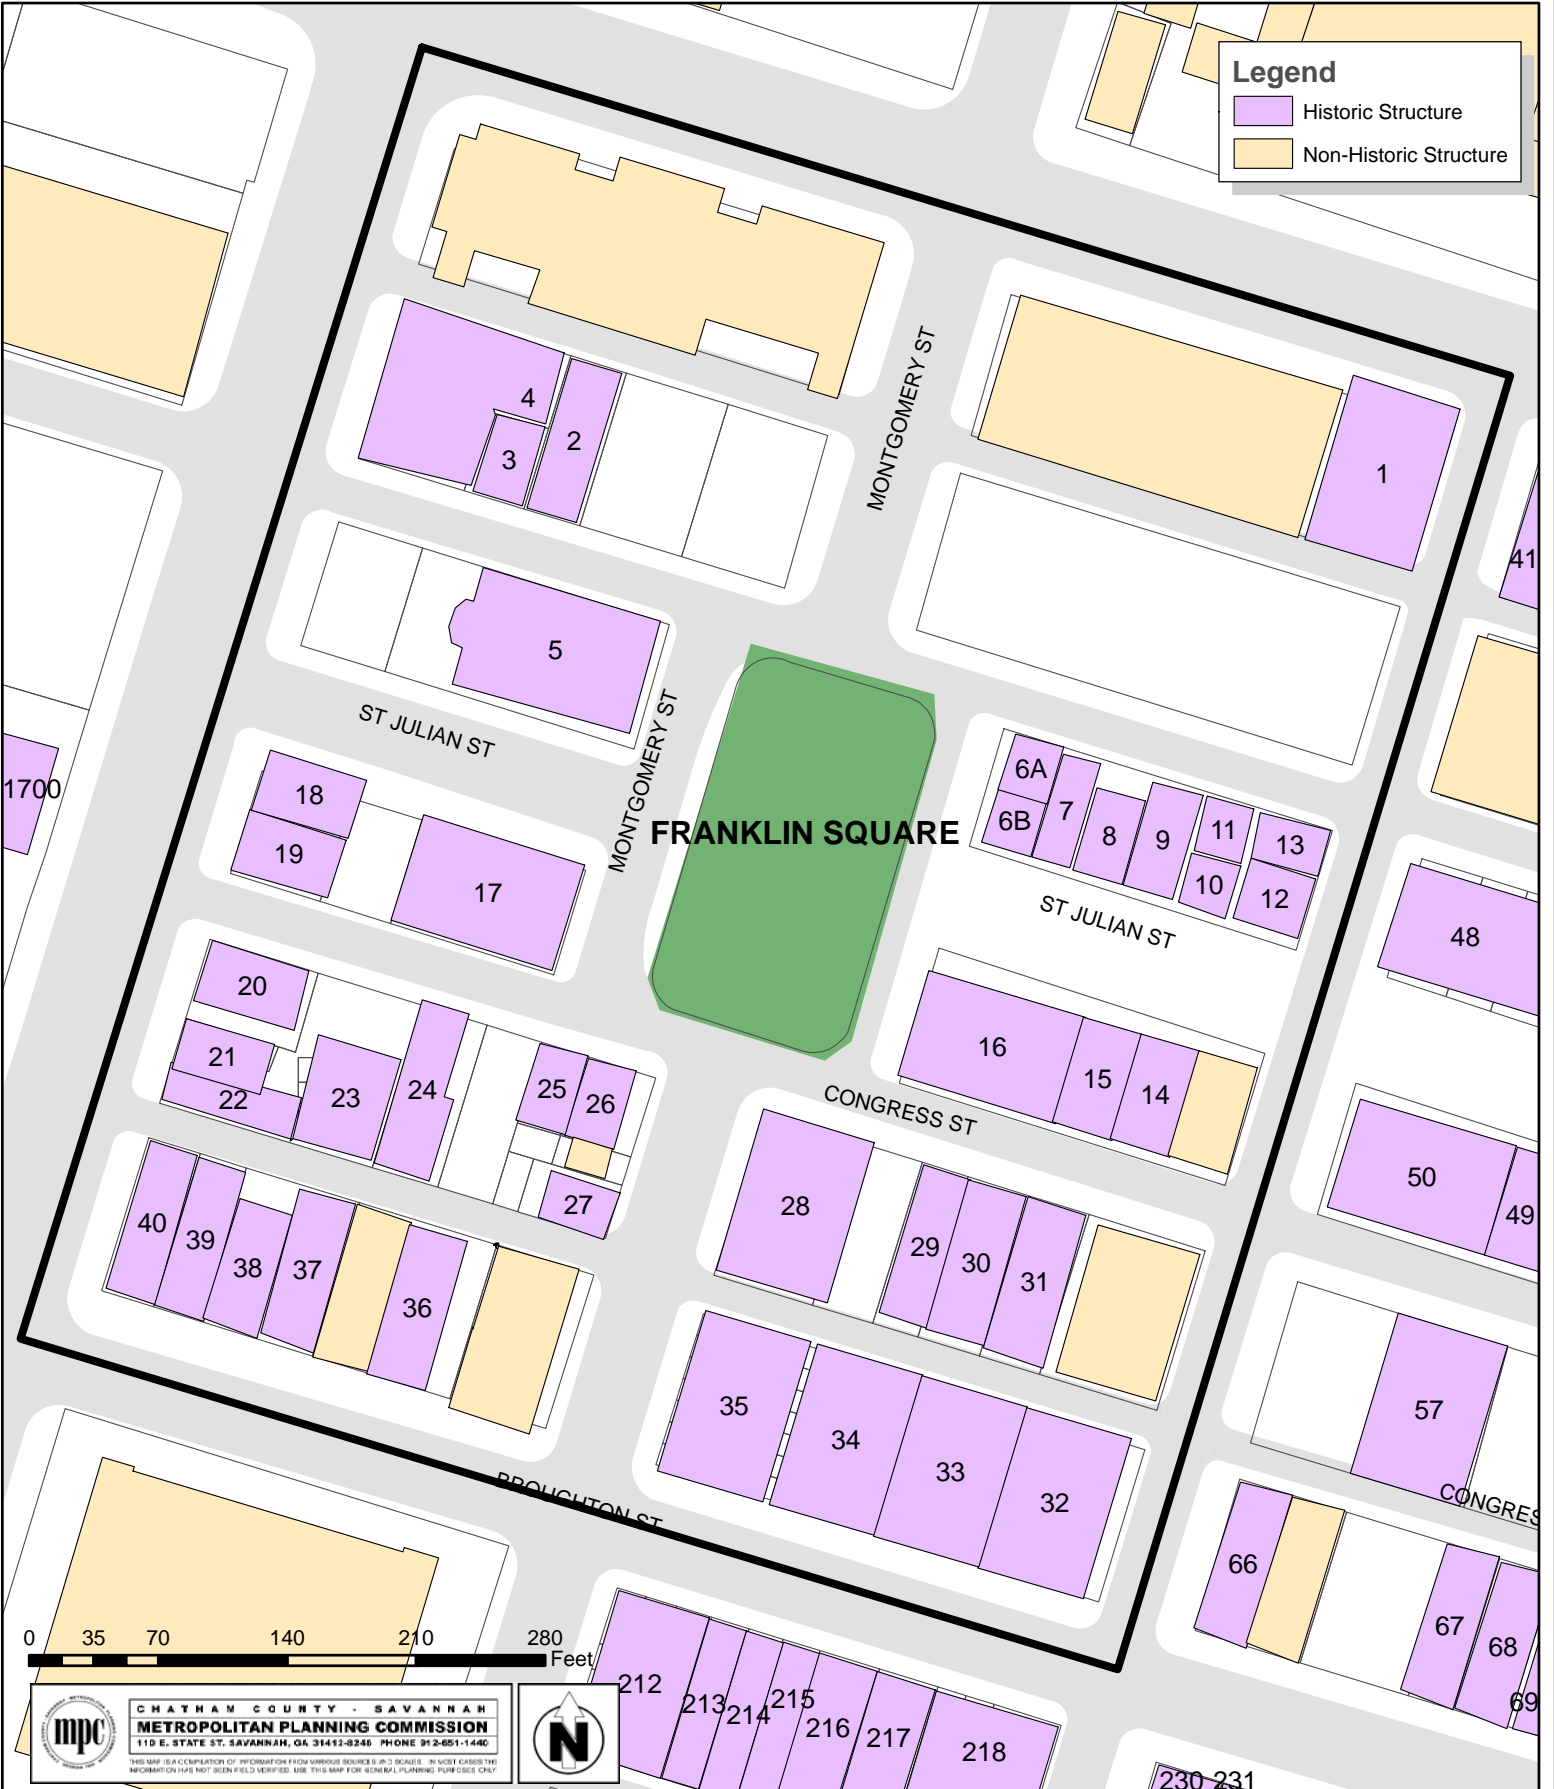

FRANKLIN WARD HISTORIC BUILDING MAP Savannah Historic District

Franklin Ward

Map Number	Address	Date Added	Date Built	PIN No.
1	301-305 West Bay Street (1 Jefferson Street)	1973	1893	2-0016 -02-001
2	418 West Bryan Street	2000	1910	2-0016 -03-006
3	420 West Bryan Street	1973	1912	2-0016 -03-005
4	14 Martin Luther King Boulevard (422 West Bryan Street)	2000	1891 / 1924	2-0016 -03-004
5	23 Montgomery Street	1973	1859	2-0016 -09-001
6A	317 West Bryan Street (20-22 Montgomery Street)	1973	1846	2-0016 -11-006
6B	317 West Bryan Street (20-22 Montgomery Street)	1973	1846	2-0016 -11-006
7	316 West Saint Julian Street	2002	1870	2-0016 -11-006
8	314 West Saint Julian Street (313-315 West Bryan Street)	2002	1870	2-0016-11-006
9	312 West Saint Julian Street (311 West Bryan Street)	2002	1860	2-0016 -11-006
10	310 West Saint Julian Street	2002	1884	2-0016 -11-006
11	306-308 West Saint Julian Street (307 West Bryan Street)	2002	1870	2-0016 -11-006
12	302 West Saint Julian Street	1973	1855	2-0016 -11-006
13	301-305 West Bryan Street (19 Jefferson Street)	1973	1855	2-0016 -11-006
	25-29 Jefferson Street (301-303 West Saint Julian Street) (302-304 West Congress Street)		1950	
14	305 West Saint Julian Street (306 West Congress Street)	1973	1892	2-0016 -11-006
15	307 West Saint Julian Street (308 West Congress Street)	1973	1892	2-0016 -11-006
16	309-315 West Saint Julian Street (310-312 West Congress Street)	1973	1902	2-0016 -11-006
17	27 Montgomery Street (405-415 West Saint Julian Street)	1973	1891	2-0016 -11-006
18	30 Martin Luther King Boulevard (28)	2002	1883	2-0016 -09-003
19	32 Martin Luther King Boulevard (30)	1973	1883	2-0016 -09-004
20	419-423 West Congress Street (36 Martin Luther King Boulevard)	1973	1875 / 1906	2-0016 -16-005
21	38 & 40 Martin Luther King Boulevard	1985	pre 1898	2-0016 -16-013
22	42 Martin Luther King Boulevard	2000	1916 / 1955	
23	411 West Congress Street	2000	1872	2-0016 -16-025
24	409 West Congress Street	1973	1872	2-0016 -16-003
25	405 West Congress Street	1973	1870	2-0016 -16-014
26	(401-403 West Congress Street)	1973	1867	2-0016 -16-001A
	31 Montgomery Street			
	35 Montgomery Street			
27	37-39 Montgomery Street	2000	1916	2-0016 -16-001C
28	30-38 Montgomery Street (317 West Congress Street)	1973	1855	2-0016 -15-006
29	315 West Congress Street	1973	1871	2-0016 -15-004
30	311 West Congress Street	2002	1914	2-0016 -15-003
31	307-309 West Congress Street	1973	1875	2-0016 -15-002
	301-305 West Congress Street			
32	300-308 West Broughton Street	1973	1854 / 1913	2-0016 -15-0011
33	310-314 West Broughton Street	1973	1872	2-0016 -15-0012