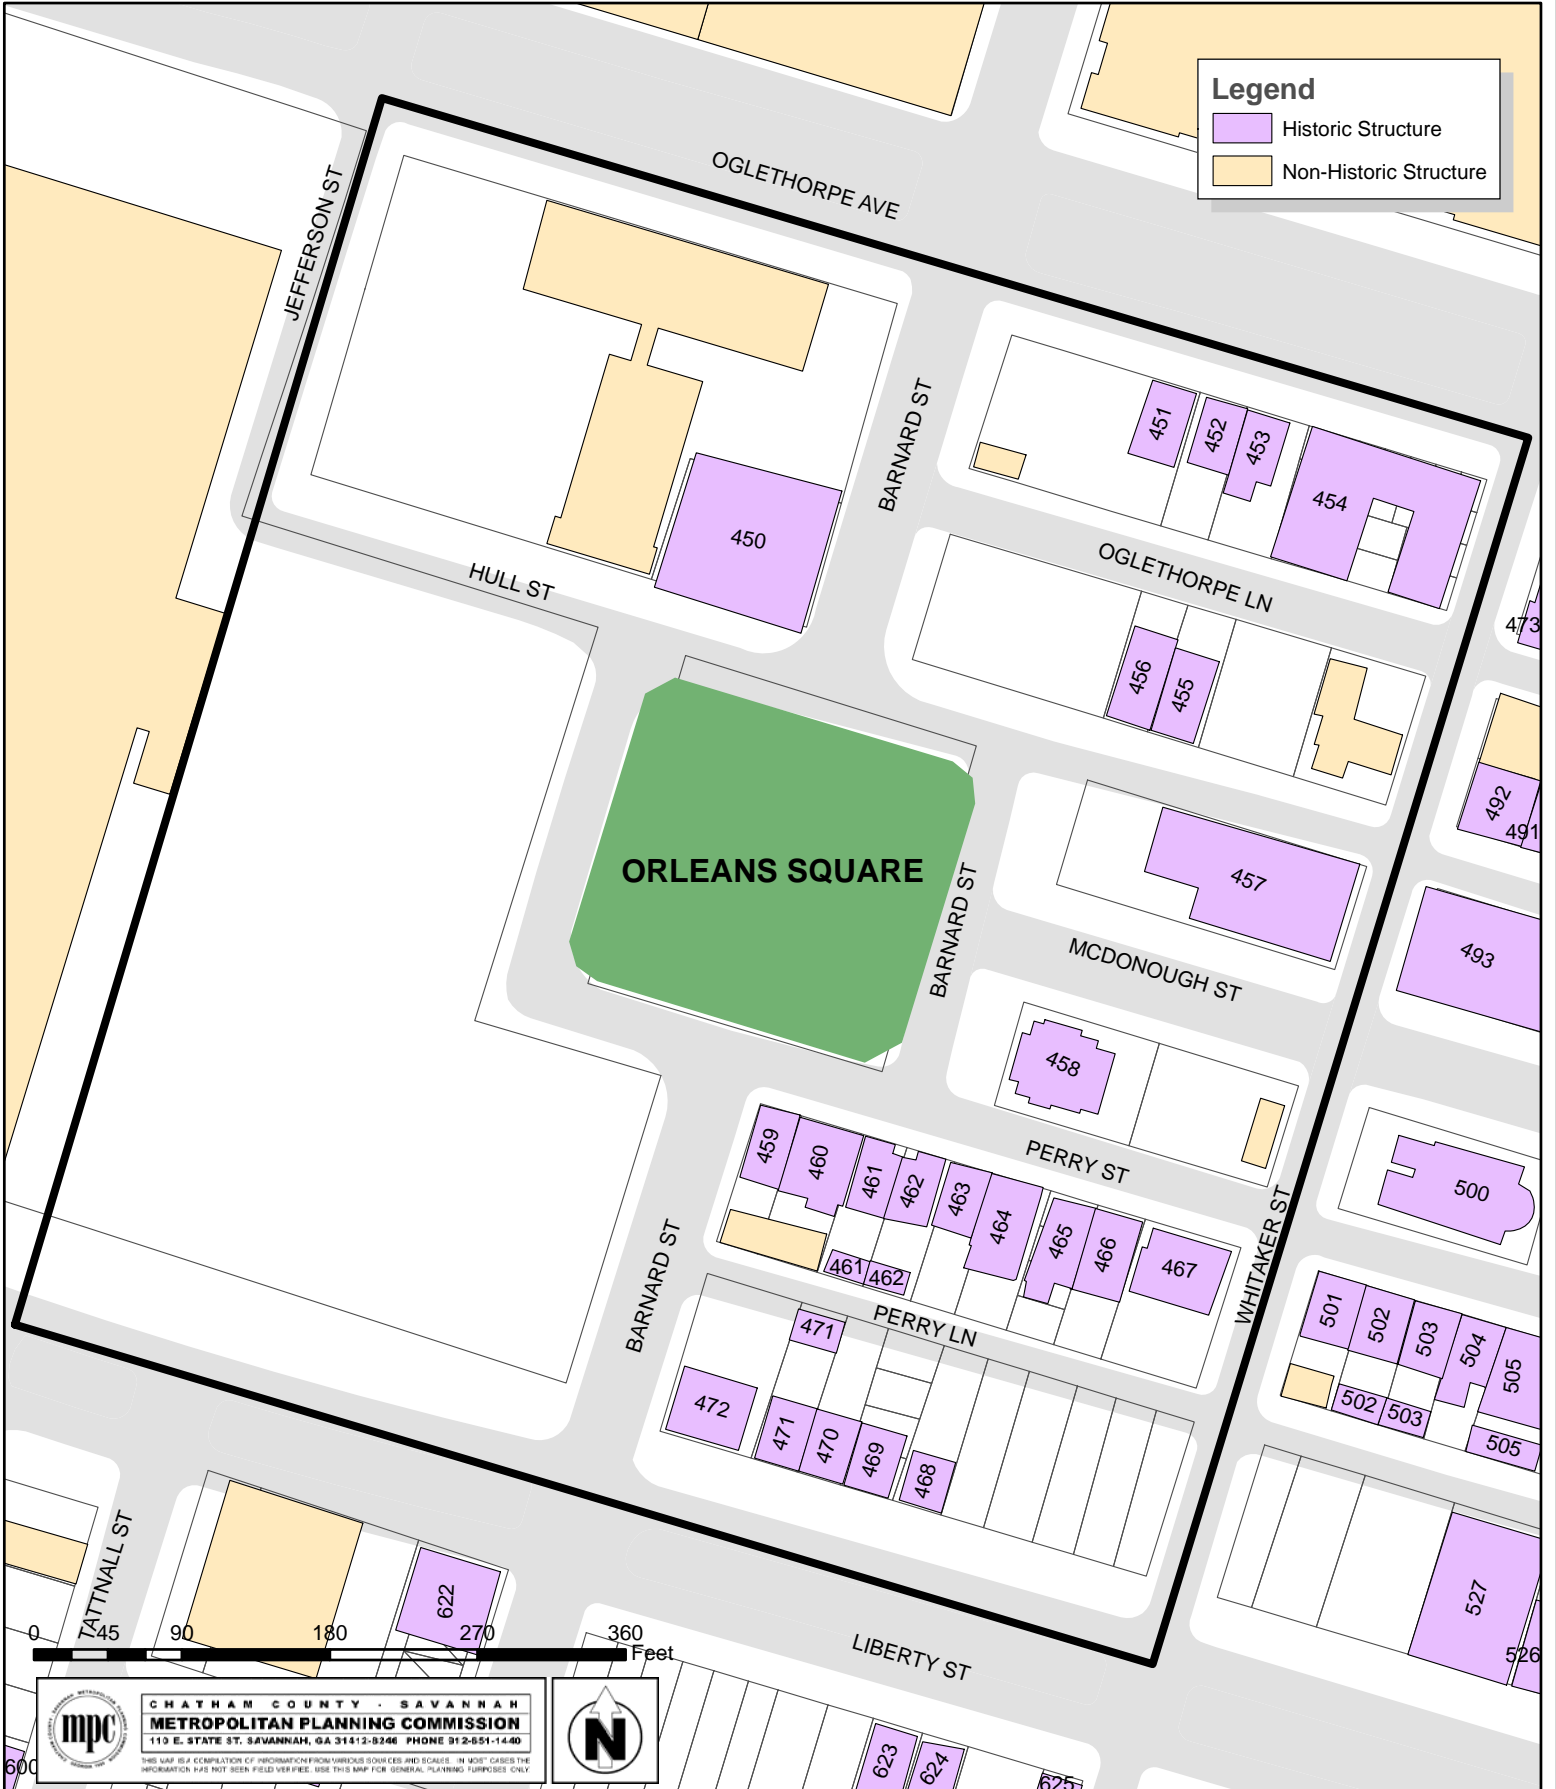

JACKSON WARD

HISTORIC BUILDING MAP

Savannah Historic District

Jackson Ward

Map Number	Address	Date Added	Date Built	PIN No.
	201 West Oglethorpe Avenue		1964	2-0015 -11-001
450	204 West Hull Street (201 Barnard Street)	2010	1925	2-0015 -11-006
451	123 West Oglethorpe Avenue	1973	1820	2-0015 -12-002
452	115 West Oglethorpe Avenue	1973	1820	2-0015 -12-010A
453	117 West Oglethorpe Avenue	1973	1820	2-0015 -12-010
454	101 West Oglethorpe Avenue	1985	1923	2-0015 -12-003
	215 Whitaker Street			
455	114 West Hull Street	1973	1817	2-0015 -12-007
456	116 West Hull Street	1973	1817	2-0015 -12-006
457	102-108 West McDonough Street	2002	1923	2-0015 -22-001
458	230 Barnard Street	1973	1844/1895	2-0015 -23-001
459	119 West Perry Street	1973	1818	2-0015 -27-016
460	117 West Perry Street	1973	1818	2-0015 -27-001
461	115 West Perry Street & carriage house	1973 & 2002	1887	2-0015 -27-003
462	113 West Perry Street & carriage house	1973 & 2002	1887	2-0015 -27-004
463	111 West Perry Street	1973	1833/1880	2-0015 -27-005
464	109 West Perry Street	1973	1904	2-0015 -27-005A
465	107 West Perry Street	1973	1872	2-0015 -27-27
466	105 West Perry Street	1973	1872	2-0015 -27-007
467	101 West Perry Street	1973	1836/1876	2-0015 -27-008
468	114 West Liberty Street	1973	1841/1897	2-0015 -27-011
469	116 West Liberty Street	1973	1875	2-0015 -27-024
470	120 West Liberty Street	1973	1875	2-0015 -27-013
471	124 West Liberty Street & carriage house	1973 & 2002	1851	2-0015 -27-014
472	128 West Liberty Street	1973	1835	2-0015 -27-015