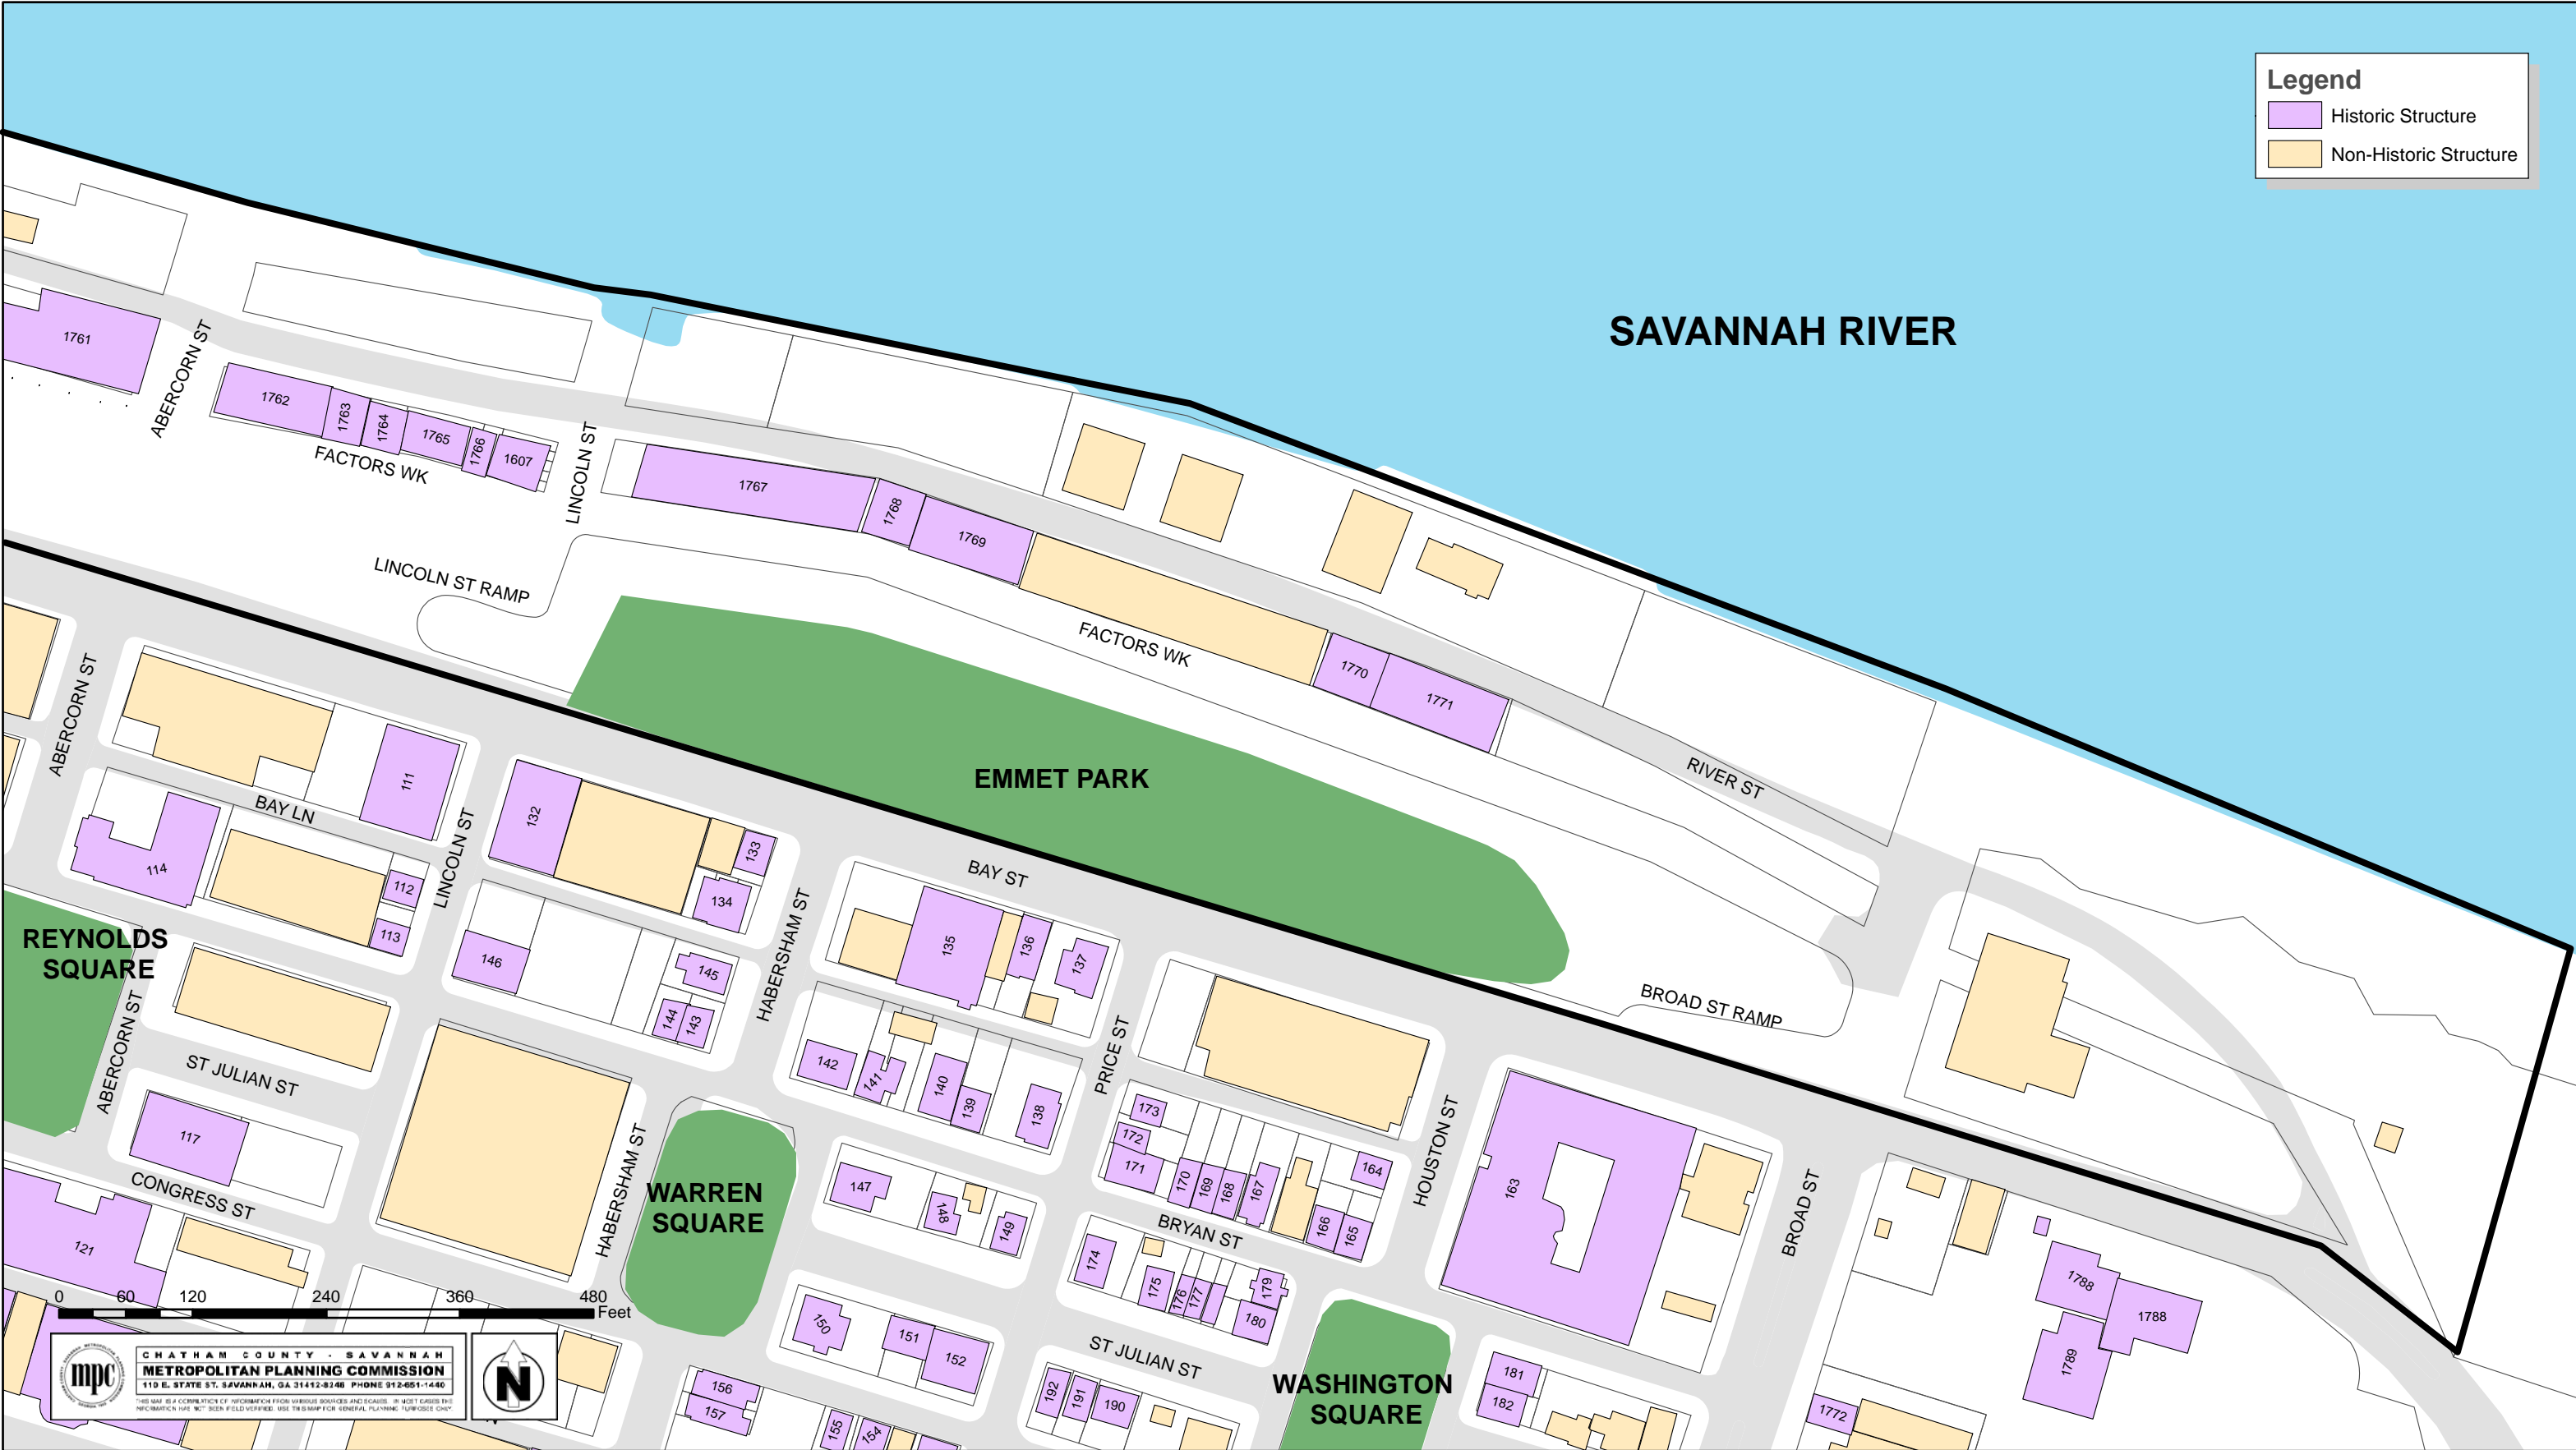

NEW FRANKLIN WARD & WHARF LOTS

Map B

HISTORIC BUILDING MAP
Savannah Historic District

Legend

- Historic Structure
- Non-Historic Structure

CHATHAM COUNTY - SAVANNAH
METROPOLITAN PLANNING COMMISSION
110 E. STATE ST. SAVANNAH, GA 31412-8246 PHONE 912-651-1440

THIS MAP IS A COMBINATION OF INFORMATION FROM VARIOUS SOURCES AND SCALES. IN MOST CASES THE INFORMATION HAS NOT BEEN FIELD VERIFIED. USE THIS MAP FOR GENERAL PLANNING PURPOSES ONLY.