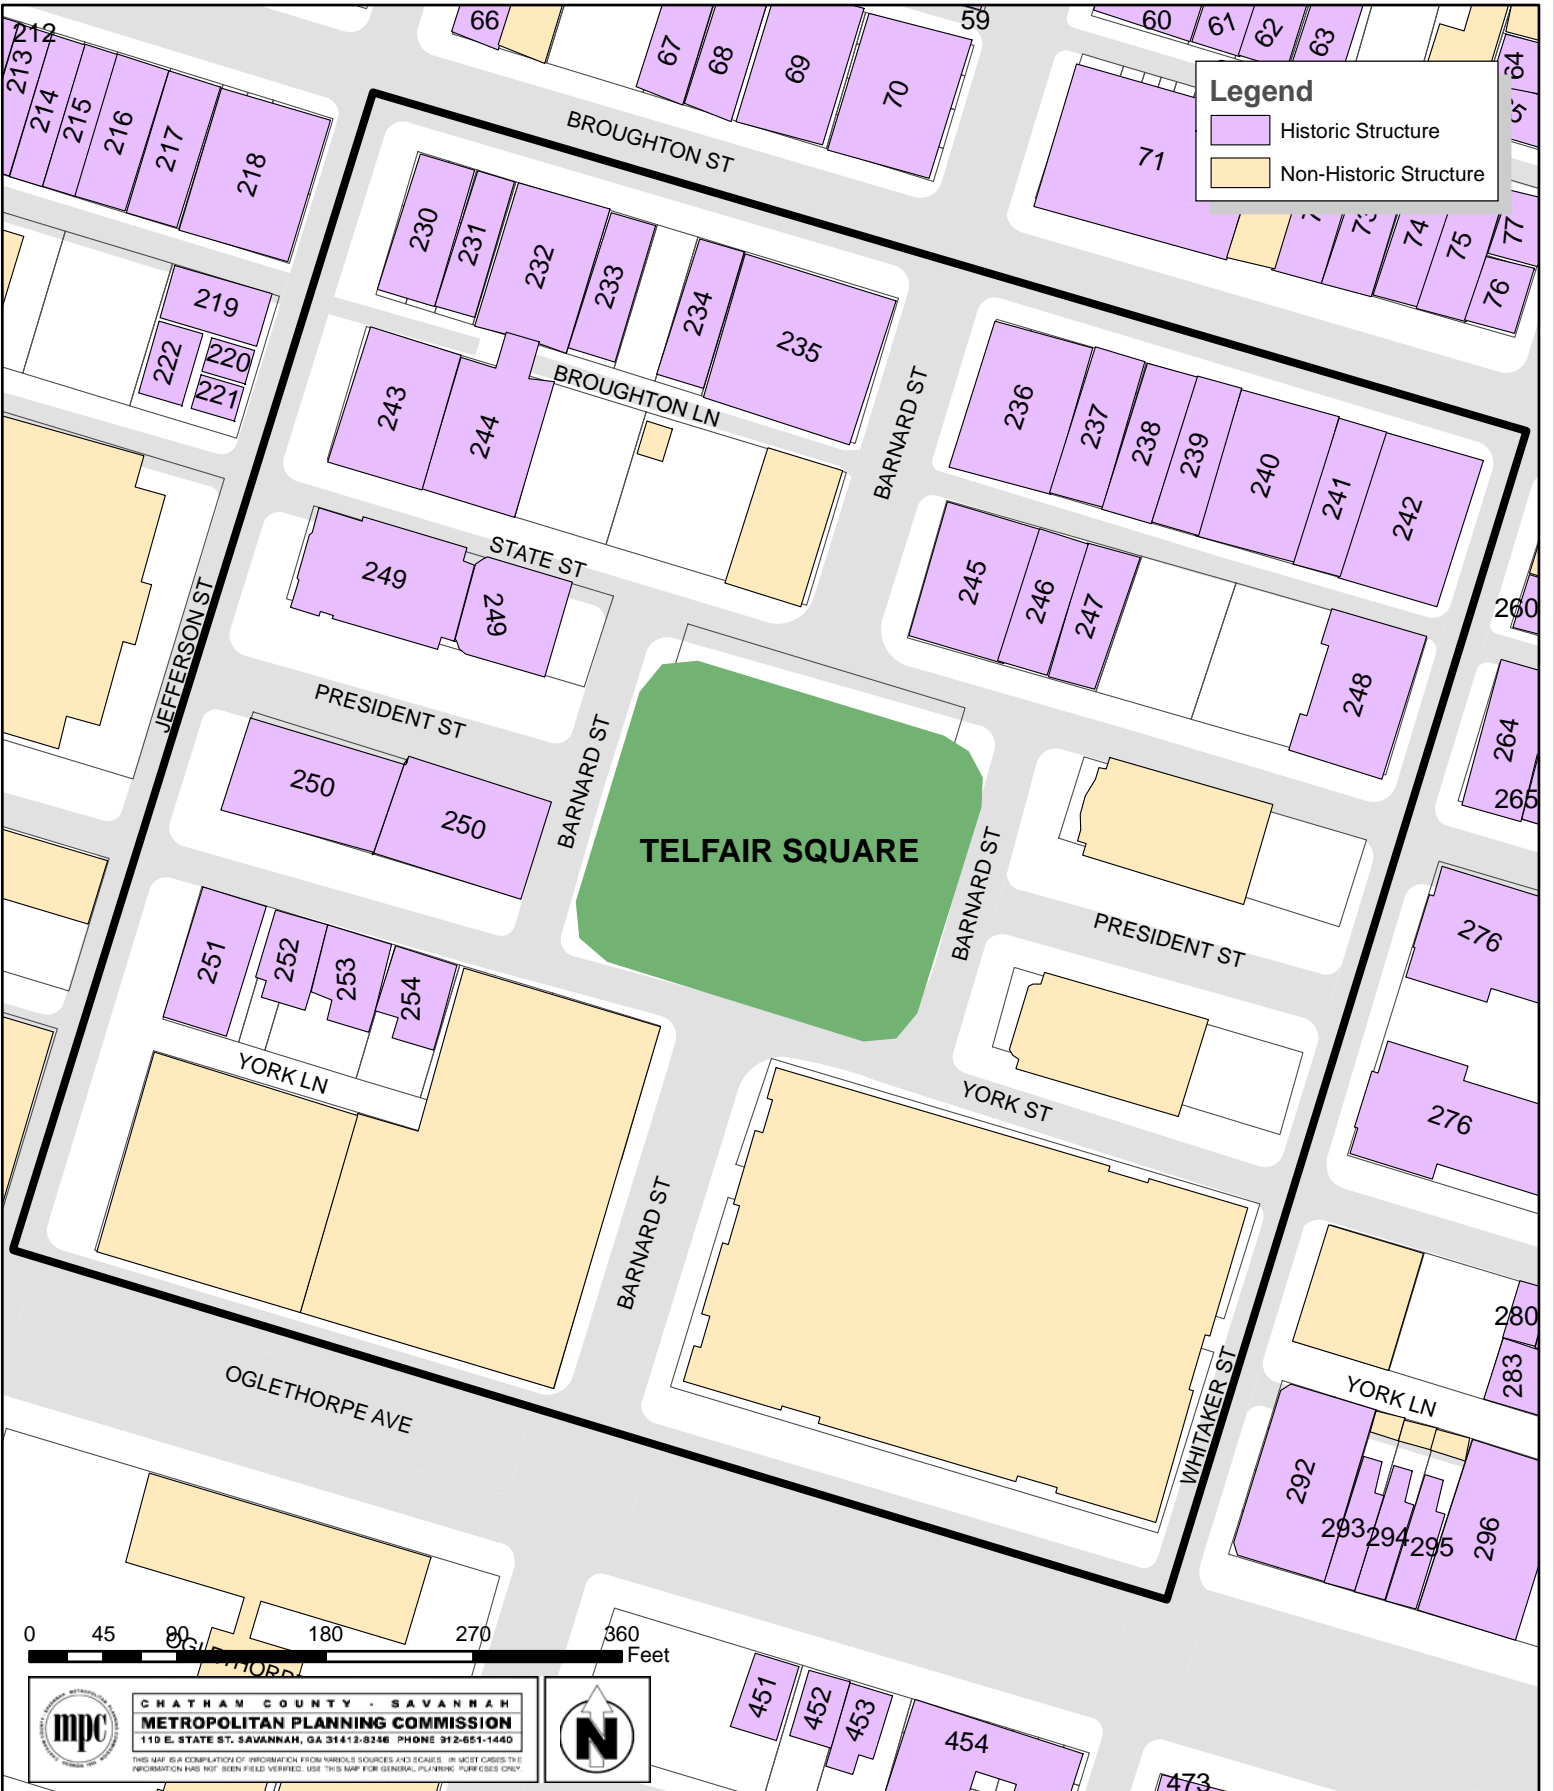

HEATHCOTE WARD

HISTORIC BUILDING MAP

Savannah Historic District

Heathcote Ward

Map Number	Address	Date Added	Date Built	PIN No.
230	223 1-6 (225-227) West Broughton Street	1973	1896/1920	2-0016 -25-016
231	223 A (221-223) West Broughton Street	1985	1917	2-0016 -25-018
232	221 West Broughton Street	1985	1901	2-0016 -25-006
233	217 West Broughton Street	1985	1901	2-0016 -25-005
234	203-207 West Broughton Street	1973	1889	2-0016 -25-003
235	201 West Broughton Street	1985	1900	2-0016 -25-025
236	110 Barnard Street (123-125 West Broughton Street)	1973	1889	2-0004 -43-025
237	121 West Broughton Street	1973	1889	2-0004 -43-013
238	117-119 West Broughton Street	1973	1890	2-0004 -43-016
239	113-(115) West Broughton Street	1973	1890	2-0004 -43-008
240	109-(111) West Broughton Street	1973	1975	2-0004 -43-044
241	107 West Broughton Street	1985	1935	2-0004 -43-011
242	105 (101-103) West Broughton Street	1973	1866	2-0004 -43-042
243	110-(118) Jefferson Street	2002	1930	2-0016 -25-008
244	218 West State Street	1985	1904	2-0016 -25-009
	111 Barnard Street		1972	
245	114-(116) Barnard Street	1973	1889	2-0004 -43-004
246	122 West State Street	1973	1889	2-0004 -43-004
247	110(120) West State Street	1973	1889	2-0004 -43-003
248	109-119 Whitaker Street	1973	1890	2-0004 -43-002
249	121 Barnard Street	1973	1820/1880	2-0016 -27-001
	120 Barnard Street		1985	
250	127 Barnard Street	1973	1848	2-0016 -27-002
	124 Barnard Street		1985	
251	136(134-142) Jefferson Street	1973	1884	2-0016 -37-004
252	223 West York Street	1973	1905	2-0016 -37-003A
253	217 West York Street (219-221)	1973	1905	2-0016 -37-003
254	213 West York Street(215)	1973	1905	2-0016 -37-014
	222 West Oglethorpe Avenue		1970	
	100 West Oglethorpe Avenue		1985	
	200 West Oglethorpe Ave