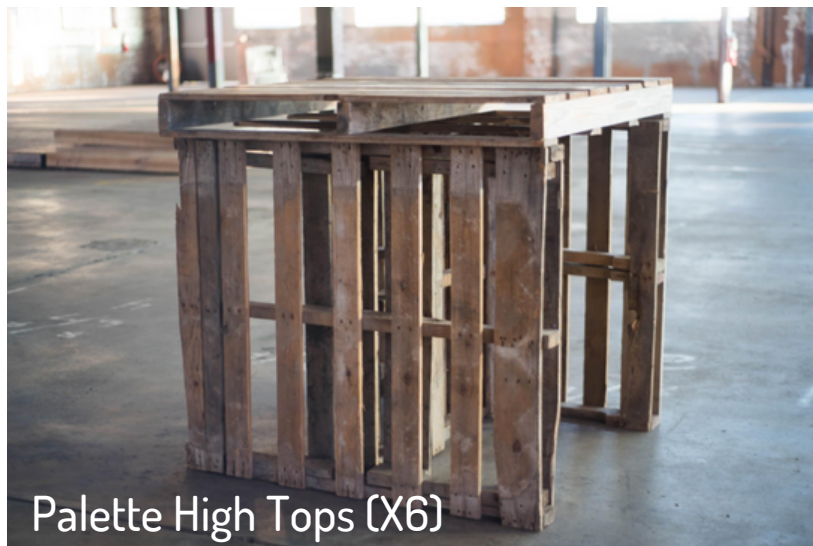

White Doors + Stands

Palette High Tops (X6)