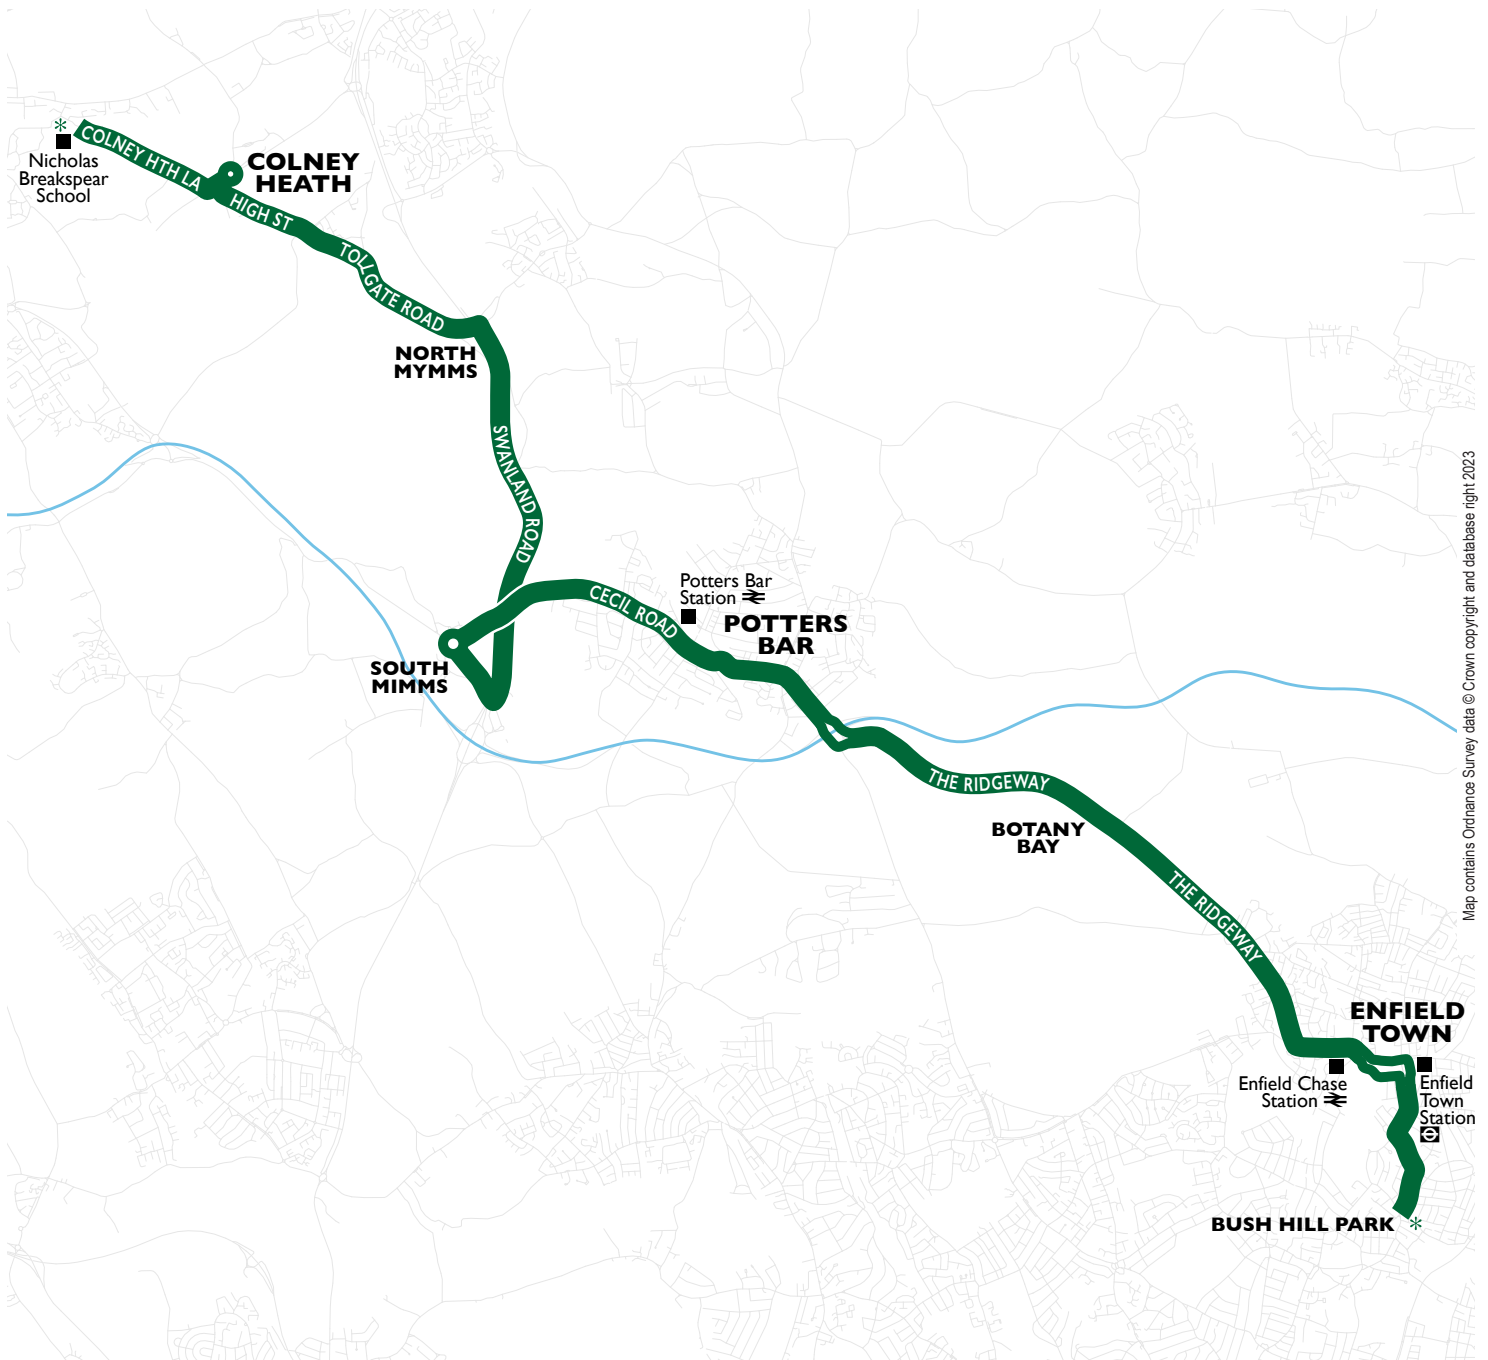

# 356 Bush Hill Park – Oaklands

serving Nicholas Breakspear School

## Schooldays (Available to all passengers)

Bush Hill Park Village Road	0715
Enfield Town Cecil Road	0720
Enfield Chase Station ➔	0722
The Ridgeway Hadley Road	0726
Potters Bar Park Avenue	0739
Potters Bar Baker Street	0744
South Mimms Church	0755
Water End Bus Garage	0800
Oaklands Nicholas Breakspear School	0815

**No service in school holidays or on Saturdays and Sundays.**

Map contains Ordnance Survey data © Crown copyright and database right 2023

## Schooldays (Available to all passengers)

Oaklands Nicholas Breakspear School	1520
Water End Bus Garage	1529
South Mimms Church	1535
Potters Bar Darkes Lane	1543
Chase Farm Hospital The Ridgeway	1558
Enfield Chase Station ➔	1604
Enfield Town Church Street	1606
Bush Hill Park Church Street	1613