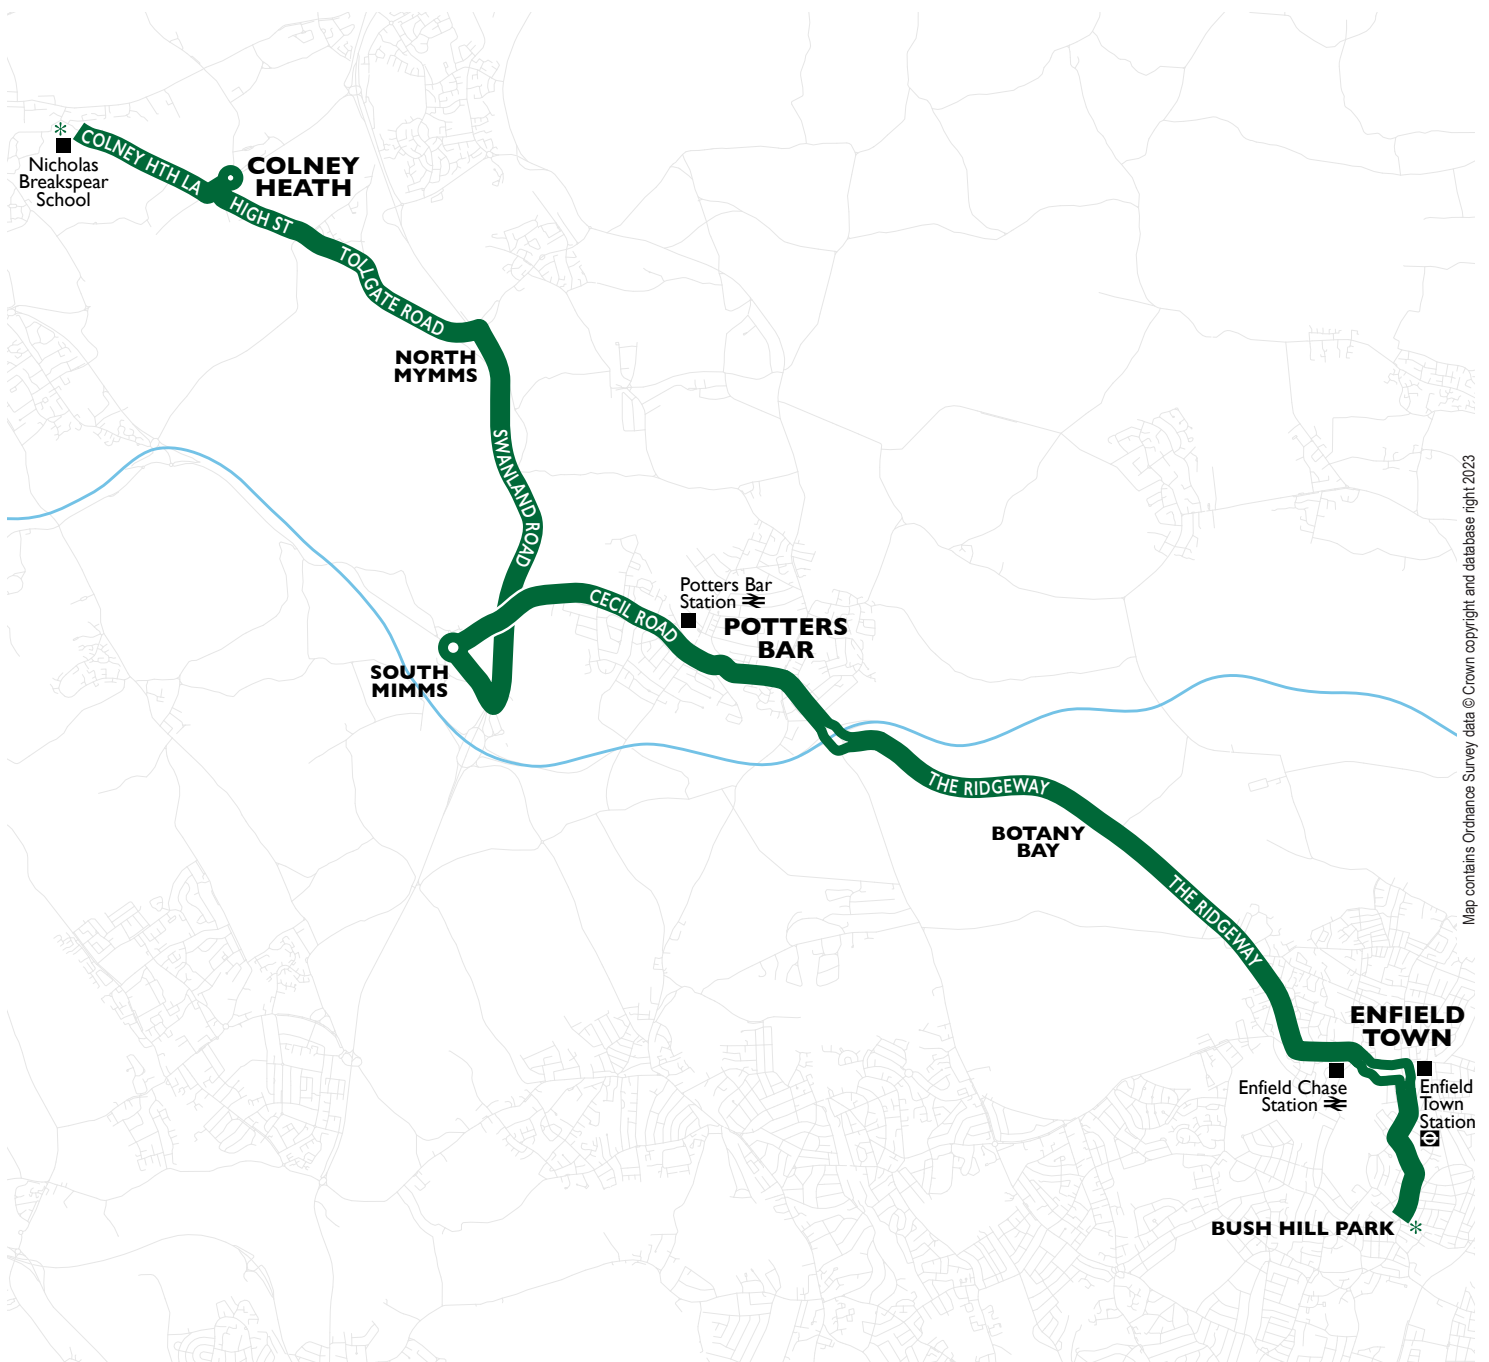

356 Oaklands – Bush Hill Park

serving Nicholas Breakspear School

Schooldays (Available to all passengers)

Oaklands Nicholas Breakspear School	1520
Water End Bus Garage	1529
South Mimms Church	1535
Potters Bar Darkes Lane	1543
Chase Farm Hospital The Ridgeway	1558
Enfield Chase Station ➔	1604
Enfield Town Church Street	1606
Bush Hill Park Church Street	1613

No service in school holidays or on Saturdays and Sundays.

Map contains Ordnance Survey data © Crown copyright and database right 2023