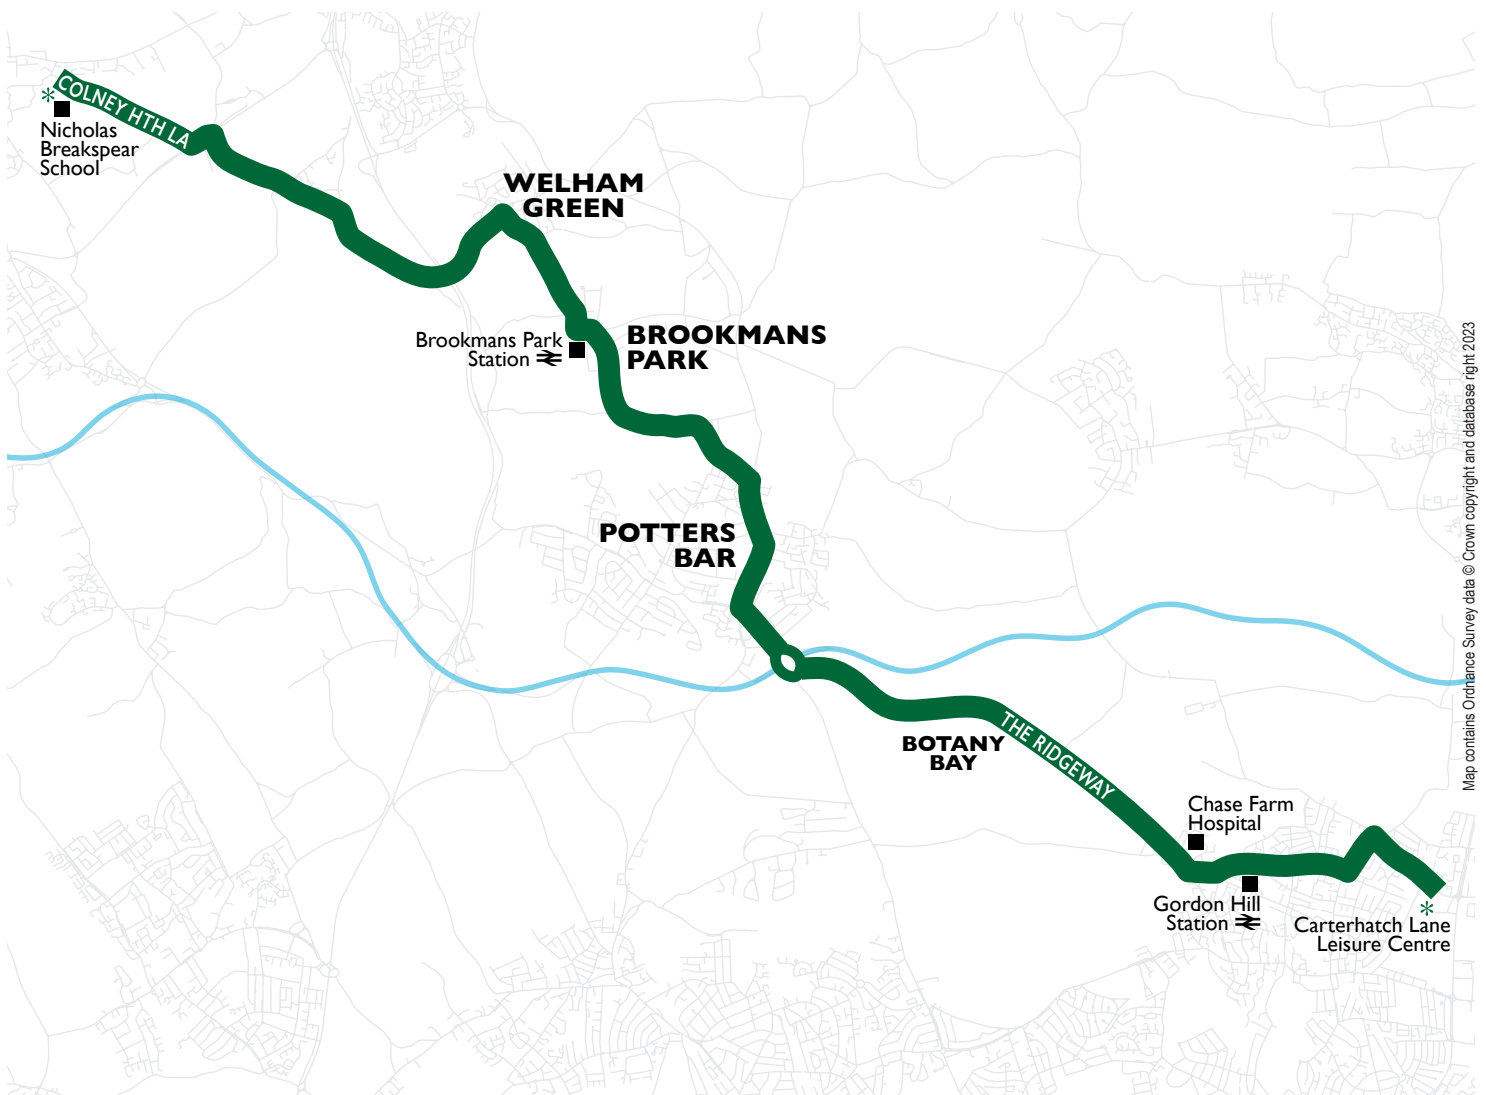

355 Carterhatch – Oaklands

serving Nicholas Breakspear School

Schooldays (Available to all passengers)

Carterhatch David Lloyd Centre	0718
Forty Hill Clay Hill, Stop F	0721
Forty Hill The Hop Poles, Stop P	0725
Clay Hill Chase Side, Stop R	0729
Gordon Hill Station ⇌ Stop A	0732
The Ridgeway Hadley Road, Stop Q	0734
Botany Bay The Robin Hood	0735
Potters Bar Bus Garage	0745
Swanley Bar Hawkshead Road	0752
Brooklands Park Bradmore Green, Stop B	0755
Welham Green Station Road	0758
Welham Green Dixons Hill Road, Stop D	0759
Colney Heath High Street, Roestock Lane	0804
Oaklands Nicholas Breakspear School	0810

No service in school holidays or on Saturdays and Sundays.

Map contains Ordnance Survey data © Crown copyright and database right 2023

355 Oaklands – Carterhatch

serving Nicholas Breakspear School

Schooldays (Available to all passengers)

Oaklands Nicholas Breakspear School	1520
Colney Heath High Street, Wistlea Crescent	1523
Welham Green Dixons Hill Road, Stop E	1529
Welham Green Station Road	1530
Brooklands Park Bradmore Green	1533
Swanley Bar Hawkshead Road	1536
Potters Bar Bus Garage	1544
Botany Bay The Robin Hood	1554
Chase Farm Hospital Stop B	1557
Gordon Hill Station ⇌ Stop B	1559
Clay Hill Chase Side, Stop D	1601
Forty Hill The Hop Poles, Stop G	1604
Forty Hill Clay Hill, Stop J	1608
Carterhatch David Lloyd Centre	1610