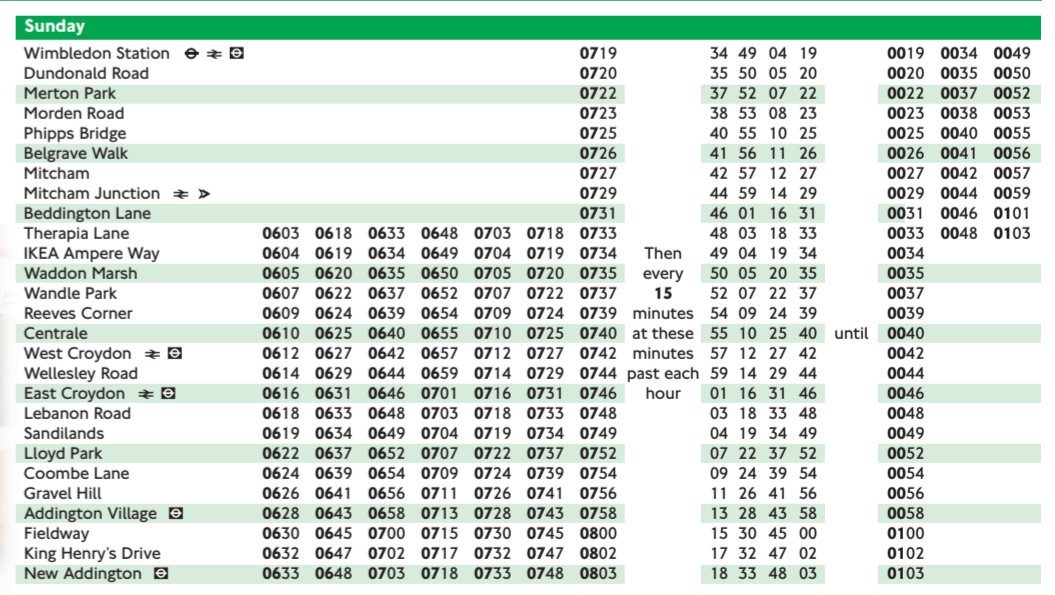

Sunday timetables for Route 3, listing stops like New Addington, King Henry's Drive, and Wimbledon Station with arrival and departure times.

Route 3 Wimbledon - Croydon - New Addington DIRECTION > NEW ADDINGTON

Monday to Friday timetables for Route 3, listing stops like Wimbledon Station, Merton Park, and New Addington with arrival and departure times.

Sunday timetables for Route 3, listing stops like Wimbledon Station, Merton Park, and New Addington with arrival and departure times.

Route 3 Wimbledon - Croydon - New Addington DIRECTION > NEW ADDINGTON

Monday to Friday timetables for Route 3, listing stops like Wimbledon Station, Merton Park, and New Addington with arrival and departure times.

Sunday timetables for Route 3, listing stops like Wimbledon Station, Merton Park, and New Addington with arrival and departure times.

Saturday timetables for Route 3, listing stops like Wimbledon Station, Merton Park, and New Addington with arrival and departure times.