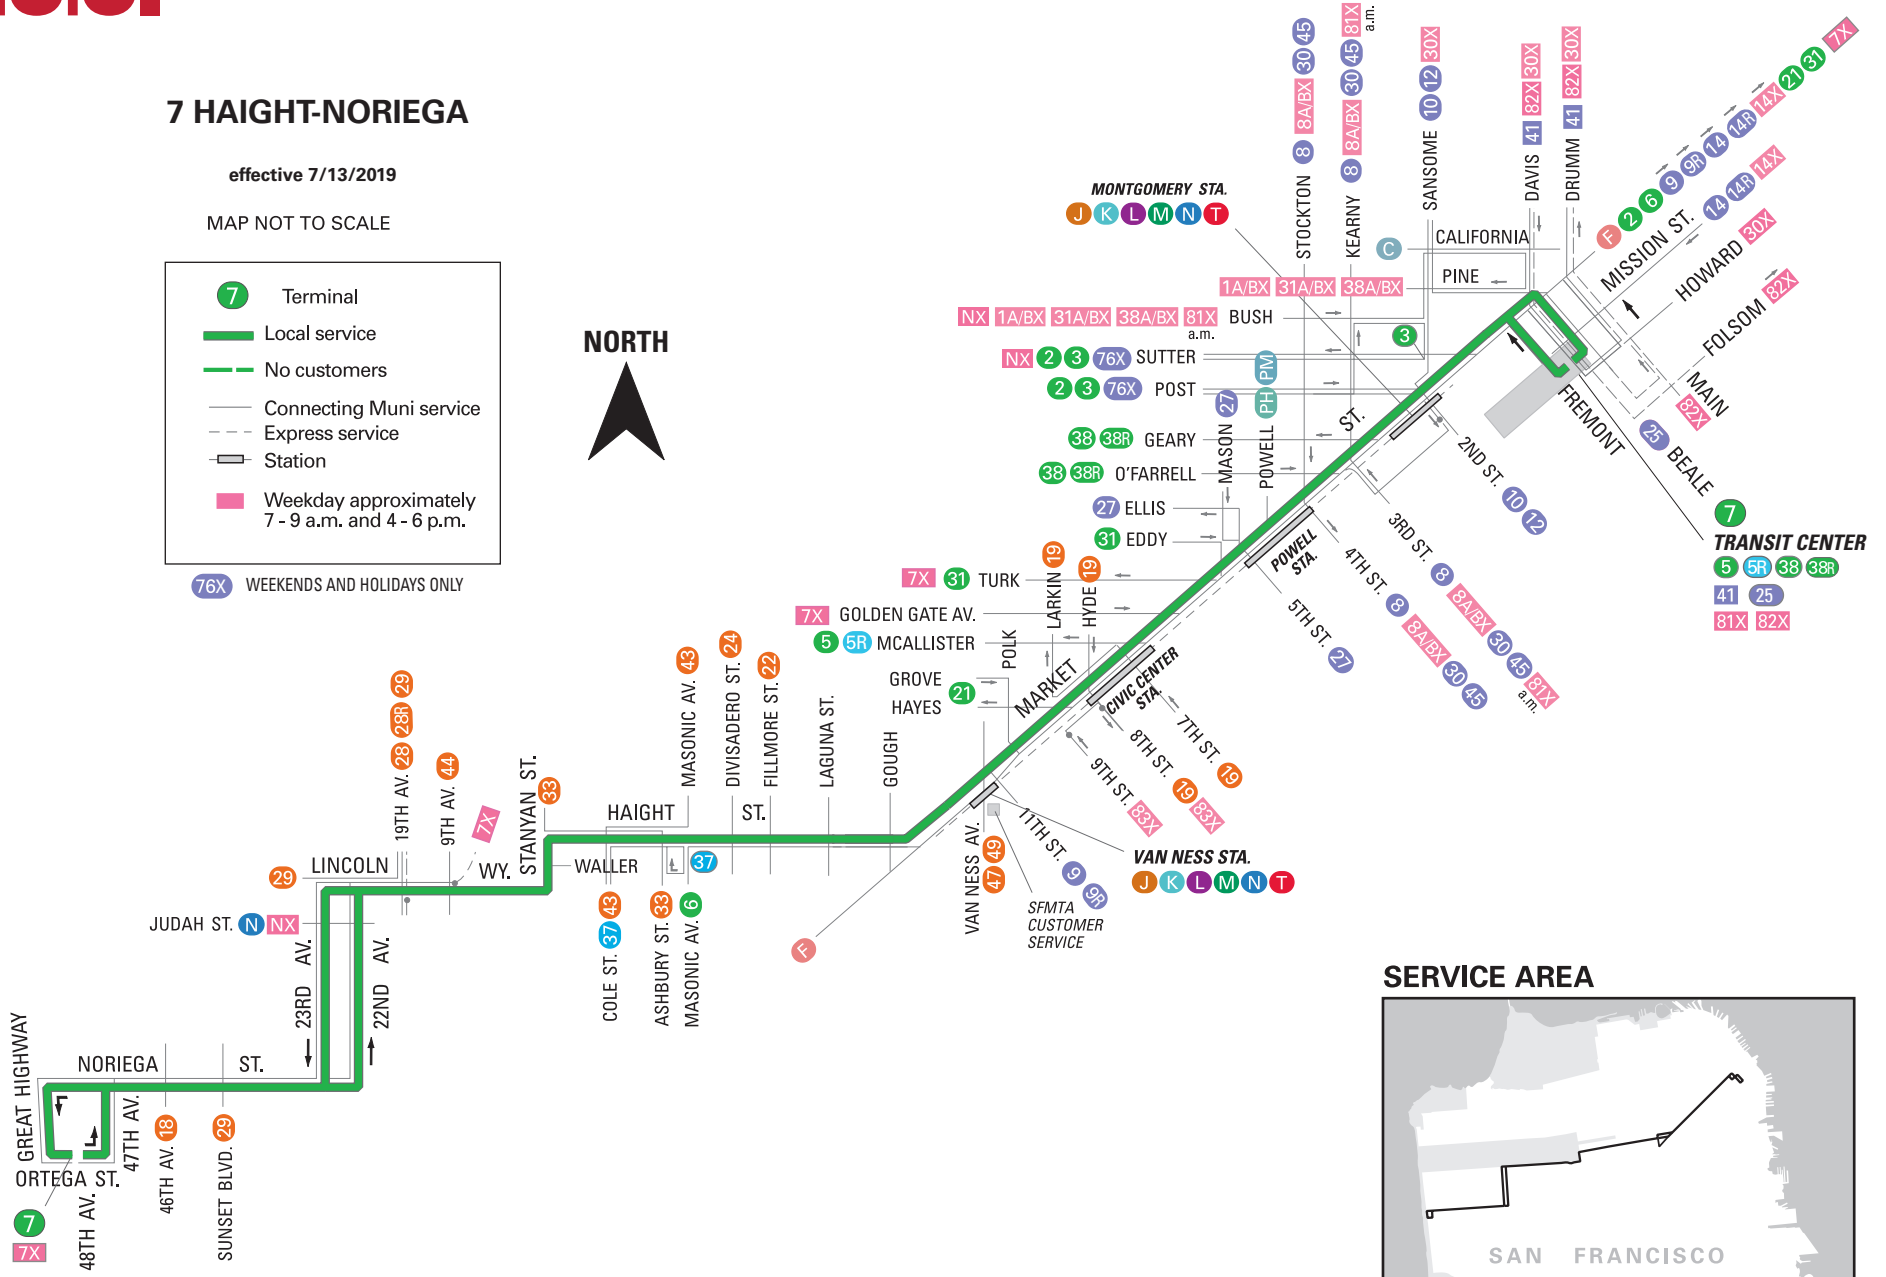

7 HAIGHT-NORIEGA

effective 7/13/2019

MAP NOT TO SCALE

7 Terminal
 Local service
 No customers
 Connecting Muni service
 Express service
 Station
 Weekday approximately 7-9 a.m. and 4-6 p.m.

76X WEEKENDS AND HOLIDAYS ONLY

NORTH

SERVICE AREA