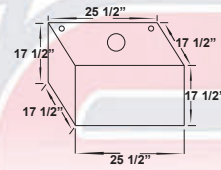

32 Gallon
25 1/2" x 17 1/2" x 17 1/2"

32 Gallon	NO FOAM
Billet Cap	3944801
D-ring	3934801