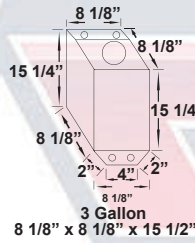

RACING EQUIPMENT RJS ELITE ALUMINUM / DRAG FUEL CELL

- American Made
- Fragola Fittings
- Aircraft Style Cap
- Radius Outlet Fittings
- Stainless Steel Hardware
- Tig Welded 5052 Aluminum
- Rollover Valve Fitting

3 Gallon	NO FOAM	RACE FOAM	METH FOAM	4 Gallon	NO FOAM	RACE FOAM	METH FOAM
6 AN Fittings	8030060	8031060	8032060	6 AN Fittings	8040060	8041060	8042060
8 AN Fittings	8030080	8031080	8032080	8 AN Fittings	8040080	8041080	8042080
10 AN Fittings	8030010	8031010	8032010	10 AN Fittings	8040010	8041010	8042010
12 AN Fittings	8030012	8031012	8032012	12 AN Fittings	8040012	8041012	8042012

5 Gallon	NO FOAM	RACE FOAM	METH FOAM	10 Gallon	NO FOAM	RACE FOAM	METH FOAM
6 AN Fittings	8050060	8051060	8052060	6 AN Fittings	8100060	8101060	8102060
8 AN Fittings	8050080	8051080	8052080	8 AN Fittings	8100080	8101080	8102080
10 AN Fittings	8050010	8051010	8052010	10 AN Fittings	8100010	8101010	8102010
12 AN Fittings	8050012	8051012	8052012	12 AN Fittings	8100012	8101012	8102012

15 Gallon	NO FOAM	RACE FOAM	METH FOAM	20 Gallon	NO FOAM	RACE FOAM	METH FOAM
6 AN Fittings	8150060	8151060	8152060	6 AN Fittings	8200060	8201060	8202060
8 AN Fittings	8150080	8151080	8152080	8 AN Fittings	8200080	8201080	8202080
10 AN Fittings	8150010	8151010	8152010	10 AN Fittings	8200010	8201010	8202010
12 AN Fittings	8150012	8151012	8152012	12 AN Fittings	8200012	8201012	8202012

14 Gallon	NO FOAM	RACE FOAM	METH FOAM
6 AN Fittings	8140060	8141060	8142060
8 AN Fittings	8140080	8141080	8142080
10 AN Fittings	8140010	8141010	8142010
12 AN Fittings	8140012	8141012	8142012

Standard 0 Ω's to 90 Ω's