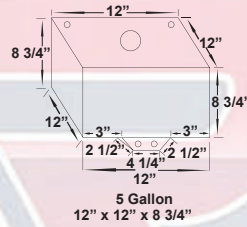

3 Gallon	NO FOAM	RACE FOAM	METH FOAM	4 Gallon	NO FOAM	RACE FOAM	METH FOAM
6 AN Fittings	8030060	8031060	8032060	6 AN Fittings	8040060	8041060	8042060
8 AN Fittings	8030080	8031080	8032080	8 AN Fittings	8040080	8041080	8042080
10 AN Fittings	8030010	8031010	8032010	10 AN Fittings	8040010	8041010	8042010
12 AN Fittings	8030012	8031012	8032012	12 AN Fittings	8040012	8041012	8042012

5 Gallon	NO FOAM	RACE FOAM	METH FOAM	10 Gallon	NO FOAM	RACE FOAM	METH FOAM
6 AN Fittings	8050060	8051060	8052060	6 AN Fittings	8100060	8101060	8102060
8 AN Fittings	8050080	8051080	8052080	8 AN Fittings	8100080	8101080	8102080
10 AN Fittings	8050010	8051010	8052010	10 AN Fittings	8100010	8101010	8102010
12 AN Fittings	8050012	8051012	8052012	12 AN Fittings	8100012	8101012	8102012