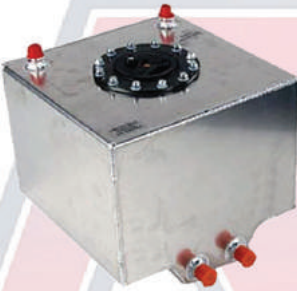

5 Gallon	RACE FOAM
10 AN Fittings	9002050