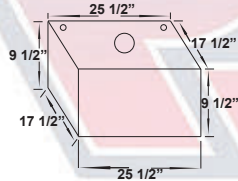

**WITHOUT CAN**

15 Gallon  
25 1/2" x 17 1/2" x 9 1/2"

|            |         |
|------------|---------|
| 15 Gallon  | NO FOAM |
| Billet Cap | 3946801 |
| D-ring     | 3945801 |

22 Gallon Short  
25 1/2" x 17 1/2" x 14 3/4"