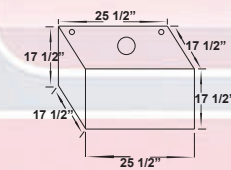

32 Gallon
25 1/2" x 17 1/2" x 17 1/2"

32 Gallon	NO FOAM
Billet Cap	3614801
D-ring	3514801