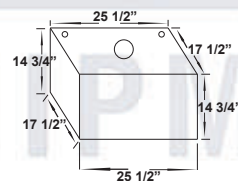

22 Gallon Short
25 1/2" x 17 1/2" x 14 3/4"

22 Short Gallon	NO FOAM
Billet Cap	3214801
D-ring	3114801