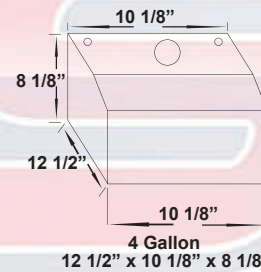

RACING EQUIPMENT RJS ELITE ALUMINUM / DRAG FUEL CELL

- American Made
- Fragola Fittings
- Aircraft Style Cap
- Radius Outlet Fittings
- Stainless Steel Hardware
- Tig Welded 5052 Aluminum
- Rollover Valve Fitting

3 Gallon	NO FOAM	RACE FOAM	METH FOAM	4 Gallon	NO FOAM	RACE FOAM	METH FOAM
6 AN Fittings	8030060	8031060	8032060	6 AN Fittings	8040060	8041060	8042060
8 AN Fittings	8030080	8031080	8032080	8 AN Fittings	8040080	8041080	8042080
10 AN Fittings	8030010	8031010	8032010	10 AN Fittings	8040010	8041010	8042010
12 AN Fittings	8030012	8031012	8032012	12 AN Fittings	8040012	8041012	8042012

5 Gallon	NO FOAM	RACE FOAM	METH FOAM	10 Gallon	NO FOAM	RACE FOAM	METH FOAM
6 AN Fittings	8050060	8051060	8052060	6 AN Fittings	8100060	8101060	8102060
8 AN Fittings	8050080	8051080	8052080	8 AN Fittings	8100080	8101080	8102080
10 AN Fittings	8050010	8051010	8052010	10 AN Fittings	8100010	8101010	8102010
12 AN Fittings	8050012	8051012	8052012	12 AN Fittings	8100012	8101012	8102012

15 Gallon	NO FOAM	RACE FOAM	METH FOAM	20 Gallon	NO FOAM	RACE FOAM	METH FOAM
6 AN Fittings	8150060	8151060	8152060	6 AN Fittings	8200060	8201060	8202060
8 AN Fittings	8150080	8151080	8152080	8 AN Fittings	8200080	8201080	8202080
10 AN Fittings	8150010	8151010	8152010	10 AN Fittings	8200010	8201010	8202010
12 AN Fittings	8150012	8151012	8152012	12 AN Fittings	8200012	8201012	8202012

14 Gallon	NO FOAM	RACE FOAM	METH FOAM
6 AN Fittings	8140060	8141060	8142060
8 AN Fittings	8140080	8141080	8142080
10 AN Fittings	8140010	8141010	8142010
12 AN Fittings	8140012	8141012	8142012

Standard 0 Ω's to 90 Ω's