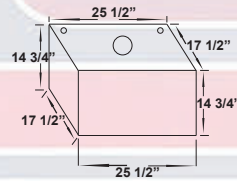

**WITHOUT CAN**

15 Gallon  
25 1/2" x 17 1/2" x 9 1/2"

|            |         |
|------------|---------|
| 15 Gallon  | NO FOAM |
| Billet Cap | 3946801 |
| D-ring     | 3945801 |

22 Gallon Short  
25 1/2" x 17 1/2" x 14 3/4"