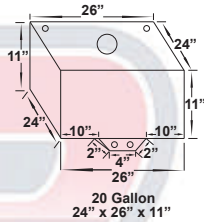

20 Gallon	Sniper 19-350	Sniper 19-360	Single Pump 12-142	Dual Pumps 12-143	12 Bolt 12-148
0 - 30 Ω's	92219350	92219360	92212142	92212143	92212148
0 - 90 Ω's	92119350	92119360	92112142	92112143	92112148
240 - 33 Ω's	92019350	92019360	92012142	92012143	92012148

Bare Cells	15 Gallon	20 Gallon
Sniper	95000000	92000000
6 Bolt w/Baffle	95000003	92000003
12 Bolt w/Baffle	95000002	92000002