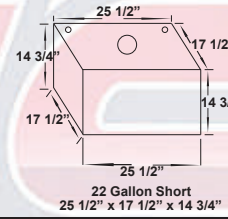

15 Gallon	NO FOAM	RACE FOAM	METH FOAM	22 Short Gallon	NO FOAM	RACE FOAM	METH FOAM
Aviation	3010601	3010401	3010501	Aviation	3014201	3014001	3014101
D-ring	3010301	3010101	3010201	D-ring	3013901	3013701	3013801
Plastic	3010001	3009801	3009901	Plastic	3013601	3013401	3013501
Can Only	30159	30159	30159	Can Only	30160	30160	30160