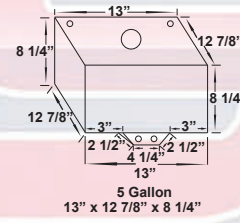

4 Gallon	NO FOAM	RACE FOAM	METH FOAM	5 Gallon	NO FOAM	RACE FOAM	METH FOAM
Aviation	3000401	3000201	3000301	Aviation	3001301	3001101	3001201
D-ring	NA	NA	NA	D-ring	3001001	3000801	3000901
Plastic	NA	NA	NA	Plastic	3000701	3000501	3000601