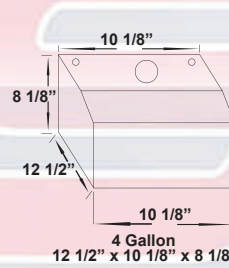

| 3 Gallon       | NO FOAM | RACE FOAM | METH FOAM | 4 Gallon       | NO FOAM | RACE FOAM | METH FOAM |
|----------------|---------|-----------|-----------|----------------|---------|-----------|-----------|
| 6 AN Fittings  | 9030060 | 9031060   | 9032060   | 6 AN Fittings  | 9040060 | 9041060   | 9042060   |
| 8 AN Fittings  | 9030080 | 9031080   | 9032080   | 8 AN Fittings  | 9040080 | 9041080   | 9042080   |
| 10 AN Fittings | 9030010 | 9031010   | 9032010   | 10 AN Fittings | 9040010 | 9041010   | 9042010   |
| 12 AN Fittings | 9030012 | 9031012   | 9032012   | 12 AN Fittings | 9040012 | 9041012   | 9042012   |