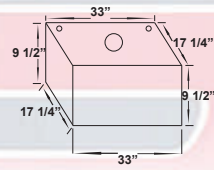

22 Gallon Long
33" x 17 1/4" x 9 1/2"

22 Long Gallon	NO FOAM
Billet Cap	3924801
D-ring	3914801