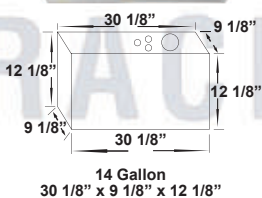

14 Gallon	NO FOAM	RACE FOAM	METH FOAM
6 AN Fittings	9140060	9141060	9142060
8 AN Fittings	9140080	9141080	9142080
10 AN Fittings	9140010	9141010	9142010
12 AN Fittings	9140012	9141012	9142012

Standard 0 Ω's to 90 Ω's