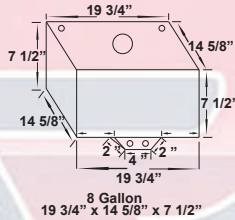

8 Gallon	NO FOAM	RACE FOAM	METH FOAM	12 Gallon	NO FOAM	RACE FOAM	METH FOAM
Aviation	3002201	3002001	3002101	Aviation	3003401	3003201	3003301
D-ring	3001901	3001701	3001801	D-ring	3003101	3002901	3003001
Plastic	3001601	3001401	3001501	Plastic	3002801	3002601	3002701