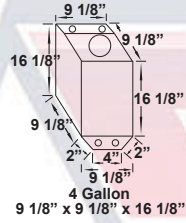

- American Made
- Optional 12 Bolt Billet Aluminum
- Screw on Cap Available
- Stainless Steel Hardware
- Rollover Valve Fitting