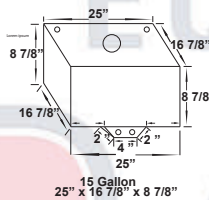

15 Gallon	NO FOAM	RACE FOAM	METH FOAM
Aviation	3004301	3004101	3004201
D-ring	3004001	3003801	3003901
Plastic	3003701	3003501	3003601