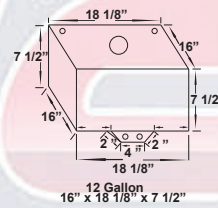

8 Gallon	NO FOAM	RACE FOAM	METH FOAM	12 Gallon	NO FOAM	RACE FOAM	METH FOAM
Aviation	3002201	3002001	3002101	Aviation	3003401	3003201	3003301
D-ring	3001901	3001701	3001801	D-ring	3003101	3002901	3003001
Plastic	3001601	3001401	3001501	Plastic	3002801	3002601	3002701