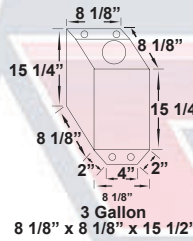

| 3 Gallon       | NO FOAM | RACE FOAM | METH FOAM | 4 Gallon       | NO FOAM | RACE FOAM | METH FOAM |
|----------------|---------|-----------|-----------|----------------|---------|-----------|-----------|
| 6 AN Fittings  | 9030060 | 9031060   | 9032060   | 6 AN Fittings  | 9040060 | 9041060   | 9042060   |
| 8 AN Fittings  | 9030080 | 9031080   | 9032080   | 8 AN Fittings  | 9040080 | 9041080   | 9042080   |
| 10 AN Fittings | 9030010 | 9031010   | 9032010   | 10 AN Fittings | 9040010 | 9041010   | 9042010   |
| 12 AN Fittings | 9030012 | 9031012   | 9032012   | 12 AN Fittings | 9040012 | 9041012   | 9042012   |