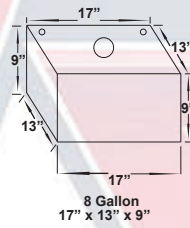

- American Made
- Optional 12 Bolt Billet Aluminum Screw on Cap Available
- Stainless Steel Hardware
- Rollover Valve Fitting