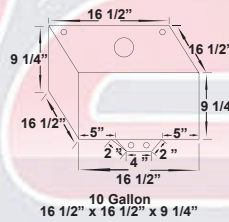

| 3 Gallon       | NO FOAM | RACE FOAM | METH FOAM | 4 Gallon       | NO FOAM | RACE FOAM | METH FOAM |
|----------------|---------|-----------|-----------|----------------|---------|-----------|-----------|
| 6 AN Fittings  | 9030060 | 9031060   | 9032060   | 6 AN Fittings  | 9040060 | 9041060   | 9042060   |
| 8 AN Fittings  | 9030080 | 9031080   | 9032080   | 8 AN Fittings  | 9040080 | 9041080   | 9042080   |
| 10 AN Fittings | 9030010 | 9031010   | 9032010   | 10 AN Fittings | 9040010 | 9041010   | 9042010   |
| 12 AN Fittings | 9030012 | 9031012   | 9032012   | 12 AN Fittings | 9040012 | 9041012   | 9042012   |