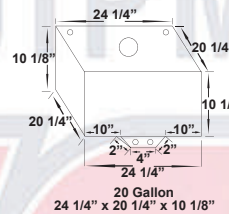

15 Gallon	NO FOAM	RACE FOAM	METH FOAM	20 Gallon	NO FOAM	RACE FOAM	METH FOAM
6 AN Fittings	9150060	9151060	9152060	6 AN Fittings	9200060	9201060	9202060
8 AN Fittings	9150080	9151080	9152080	8 AN Fittings	9200080	9201080	9202080
10 AN Fittings	9150010	9151010	9152010	10 AN Fittings	9200010	9201010	9202010
12 AN Fittings	9150012	9151012	9152012	12 AN Fittings	9200012	9201012	9202012