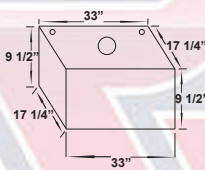

22 Gallon Long
33" x 17 1/4" x 9 1/2"

22 Long Gallon	NO FOAM
Billet Cap	3414801
D-ring	3314801