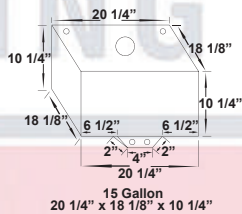

15 Gallon	NO FOAM	RACE FOAM	METH FOAM	20 Gallon	NO FOAM	RACE FOAM	METH FOAM
6 AN Fittings	9150060	9151060	9152060	6 AN Fittings	9200060	9201060	9202060
8 AN Fittings	9150080	9151080	9152080	8 AN Fittings	9200080	9201080	9202080
10 AN Fittings	9150010	9151010	9152010	10 AN Fittings	9200010	9201010	9202010
12 AN Fittings	9150012	9151012	9152012	12 AN Fittings	9200012	9201012	9202012