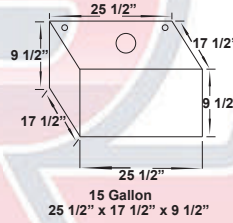

- American Made
- Aluminum Built-In Baffle
- Stainless Steel Hardware
- Accepts EFI In-Tank Fuel Pumps
- Sniper, 6 Bolt and 12 Bolt Flanges
- Available With or Without Pumps Installed

15 Gallon	Sniper 19-350	Sniper 19-360	Single Pump 12-142	Dual Pumps 12-143	12 Bolt 12-148
0 - 30 Ω's	95219350	95219360	95212142	95212143	95212148
0 - 90 Ω's	95119350	95119360	95112142	95112143	95112148
240 - 33 Ω's	95019350	95019360	95012142	95012143	95012148