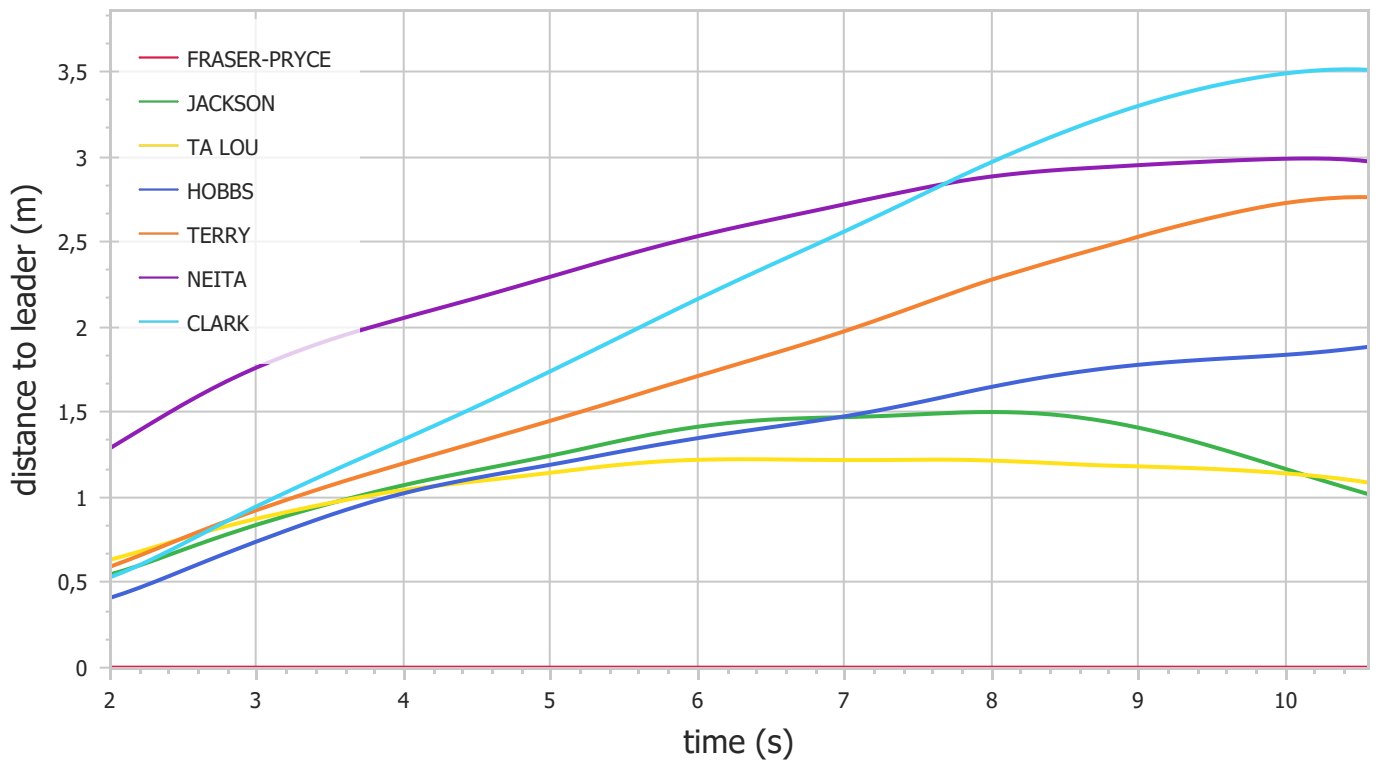

Monaco 2022 - Race Analysis

100m Women (Wed 10 Aug 2022)

Speed

Distance to leader

Monaco 2022 - Race Analysis

100m Women (Wed 10 Aug 2022)

Split Times

	20m	40m	60m	80m	Finish
FRASER-PRYCE	3.04	4.97	6.83	8.69	10.62
JACKSON	3.13	5.09	6.96	8.83	10.71
TA LOU	3.13	5.08	6.94	8.80	10.72
HOBBS	3.12	5.08	6.96	8.86	10.81
TERRY	3.14	5.11	7.01	8.92	10.90
NEITA	3.23	5.19	7.08	8.97	10.91
CLARK	3.14	5.14	7.06	9.00	10.96
JEFFERSON					

Monaco 2022 - Race Analysis

100m Women (Wed 10 Aug 2022)

Section Times

	20m	40m	60m	80m	Finish
FRASER-PRYCE	3.04	1.93	1.86	1.86	1.93
JACKSON	3.13	1.96	1.87	1.87	1.88
TA LOU	3.13	1.95	1.86	1.86	1.92
HOBBS	3.12	1.96	1.88	1.90	1.95
TERRY	3.14	1.97	1.90	1.91	1.98
NEITA	3.23	1.96	1.89	1.89	1.94
CLARK	3.14	2.00	1.92	1.94	1.96
JEFFERSON					