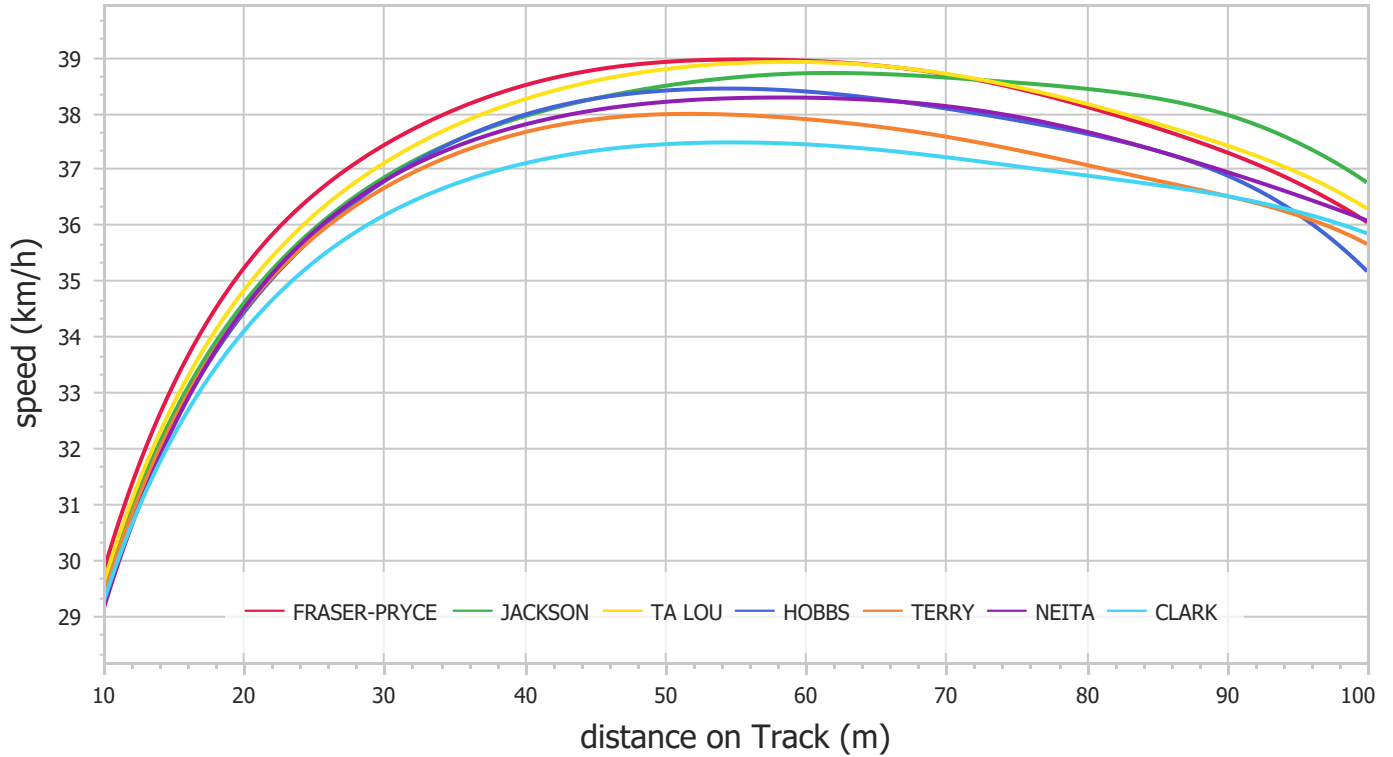

Monaco 2022 - Race Analysis

100m Women (Wed 10 Aug 2022)

Speed

Distance to leader

Monaco 2022 - Race Analysis

100m Women (Wed 10 Aug 2022)

Split Times

	20m	40m	60m	80m	Finish
FRASER-PRYCE	3.04	4.97	6.83	8.69	10.62
JACKSON	3.13	5.09	6.96	8.83	10.71
TA LOU	3.13	5.08	6.94	8.80	10.72
HOBBS	3.12	5.08	6.96	8.86	10.81
TERRY	3.14	5.11	7.01	8.92	10.90
NEITA	3.23	5.19	7.08	8.97	10.91
CLARK	3.14	5.14	7.06	9.00	10.96
JEFFERSON					

Monaco 2022 - Race Analysis

100m Women (Wed 10 Aug 2022)

Section Times

	20m	40m	60m	80m	Finish
FRASER-PRYCE	3.04	1.93	1.86	1.86	1.93
JACKSON	3.13	1.96	1.87	1.87	1.88
TA LOU	3.13	1.95	1.86	1.86	1.92
HOBBS	3.12	1.96	1.88	1.90	1.95
TERRY	3.14	1.97	1.90	1.91	1.98
NEITA	3.23	1.96	1.89	1.89	1.94
CLARK	3.14	2.00	1.92	1.94	1.96
JEFFERSON					