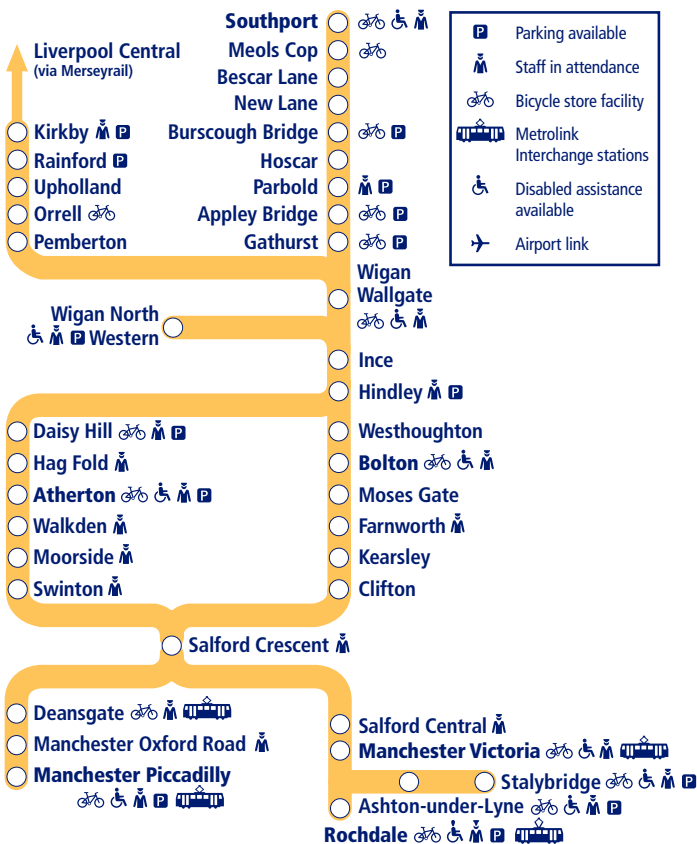

# Train times

## Manchester to Southport and Kirkby

- Parking available
- Staff in attendance
- Bicycle store facility
- MetroLink Interchange stations
- Disabled assistance available
- Airport link

This timetable is a summary of train services between **Southport/Kirkby** and **Manchester/Stalybridge**.

## How to read this timetable

Look down the left hand column for your departure station. Read across until you find a suitable departure time. Read down the column to find the arrival time at your destination. Through services are shown in bold type (this means you won't have to change trains). Connecting services are shown in light type. If you travel on a connecting service, change at the next station shown in bold or if you arrive on a connecting service, change at the last station shown in bold, unless a footnote advises otherwise.