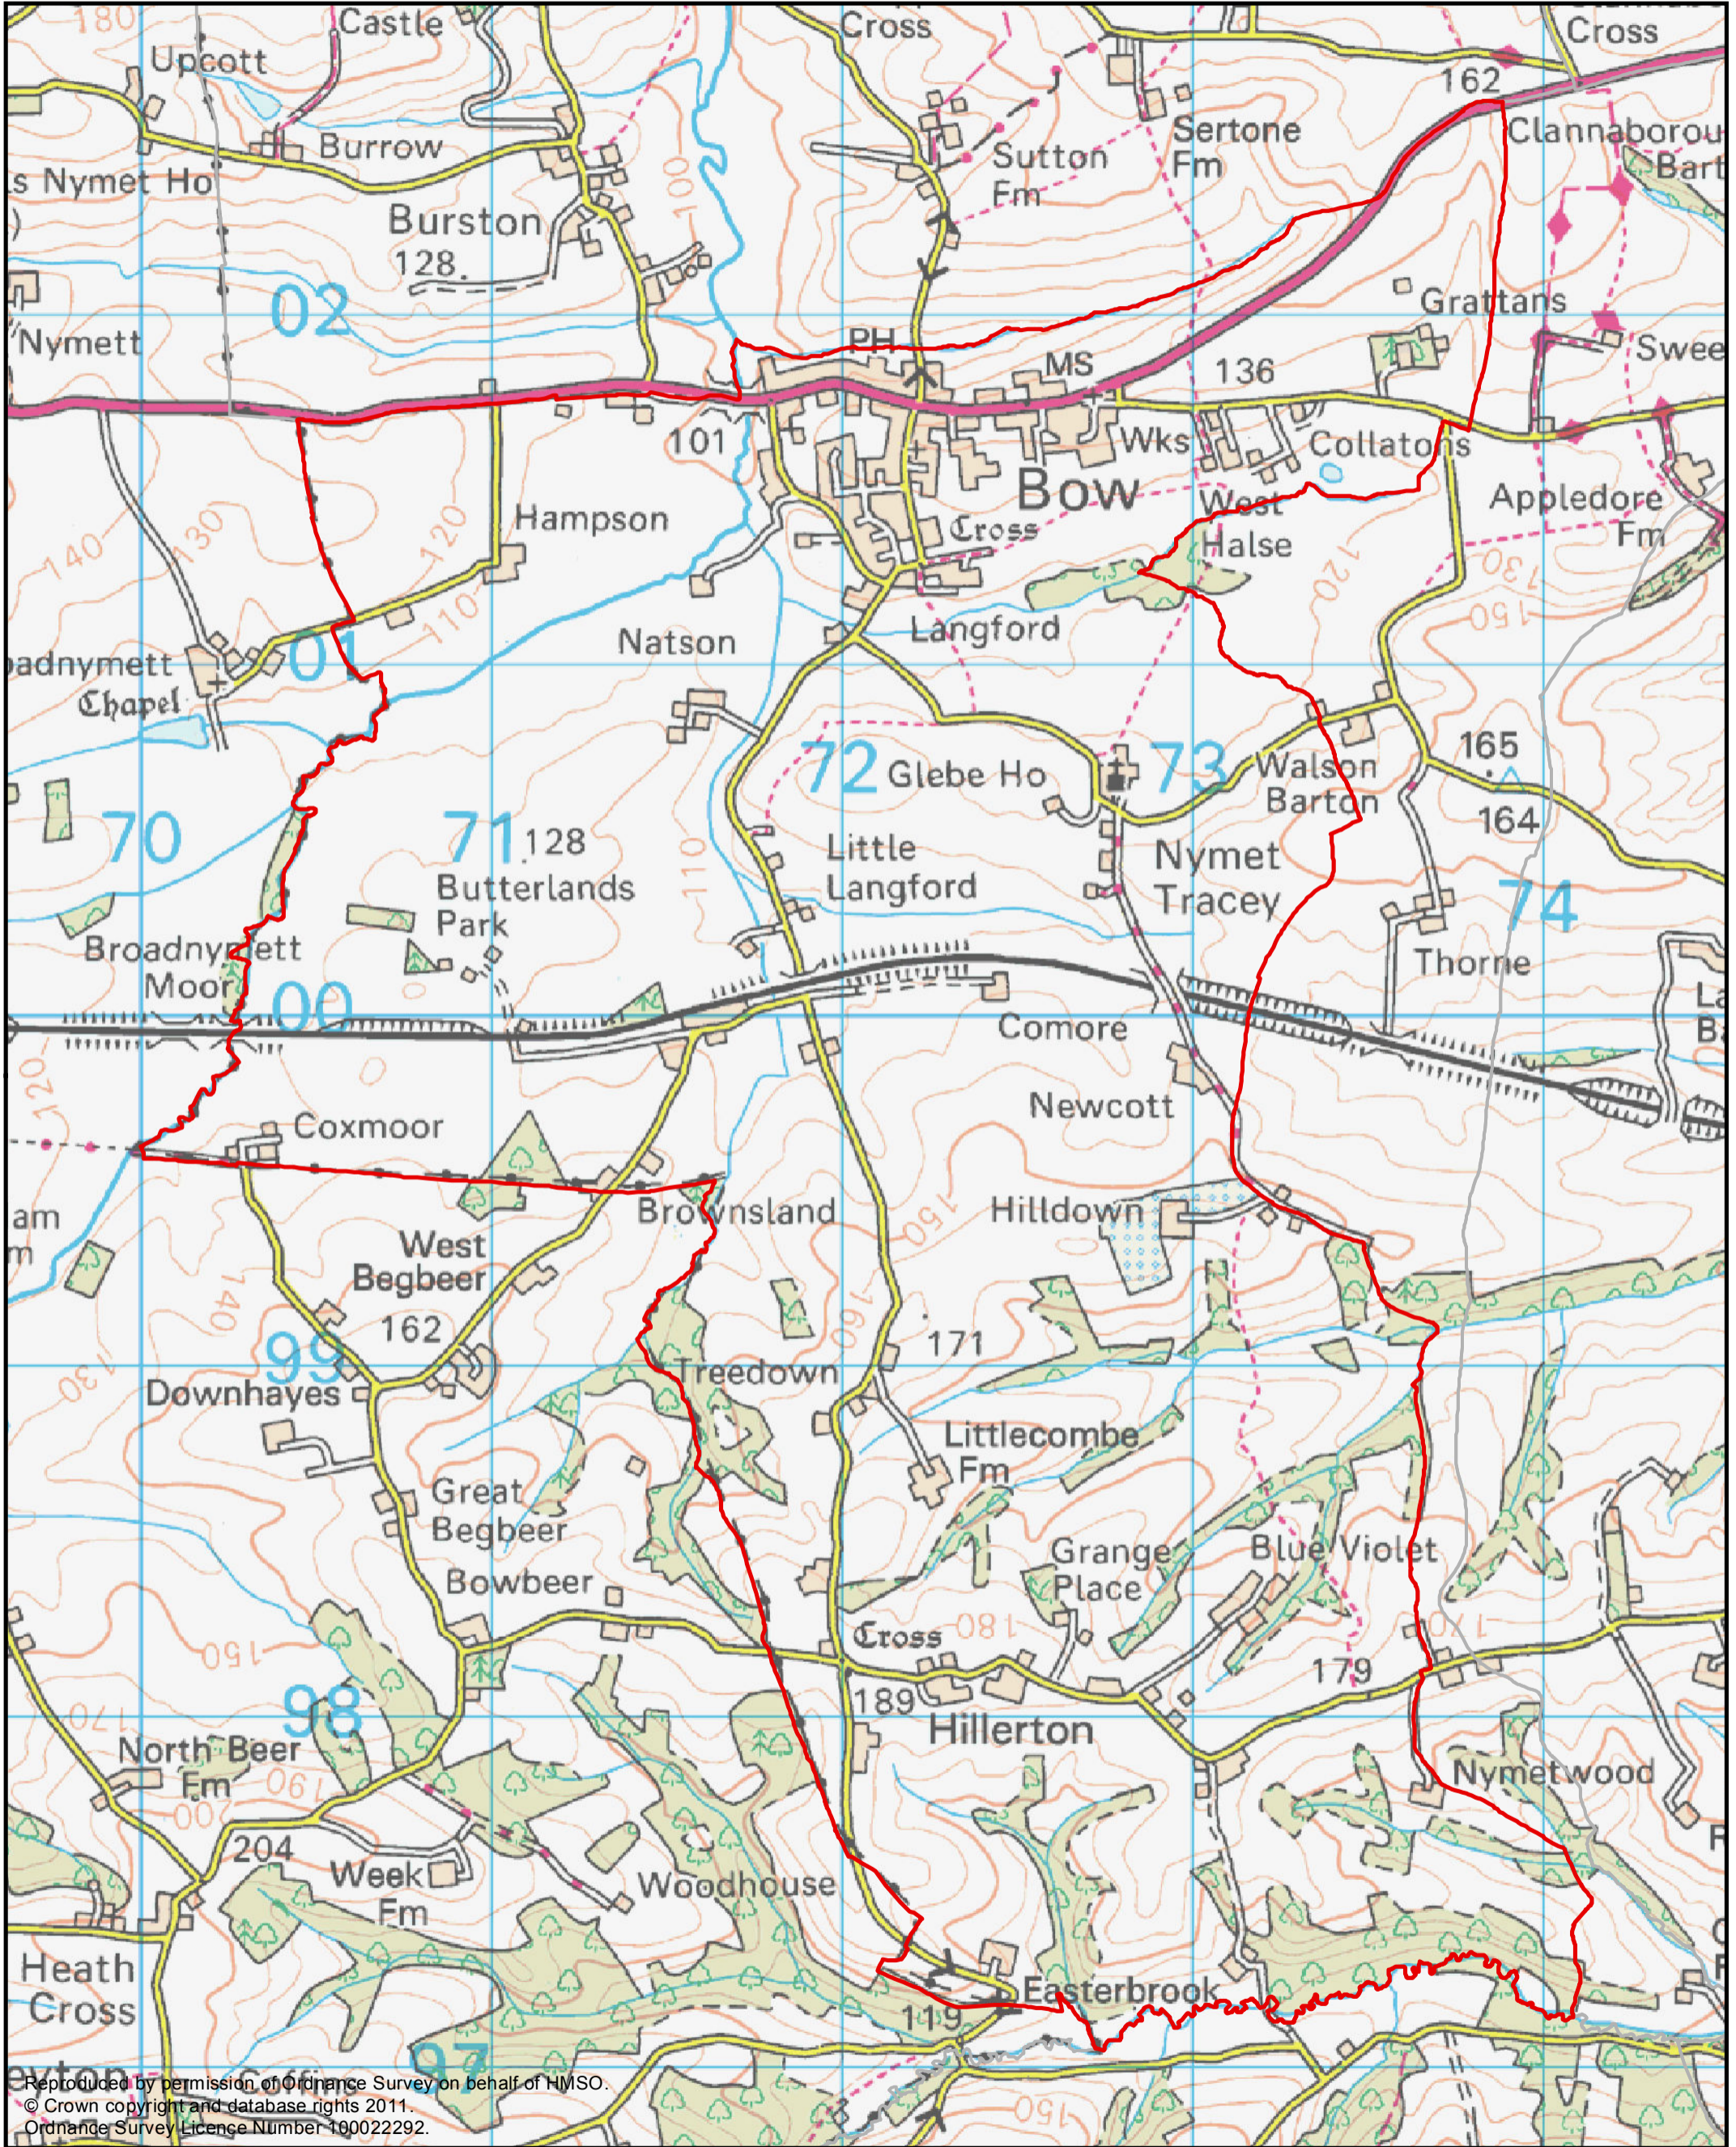

GMS Unit

Phoenix House
Phoenix Lane, Tiverton EX16 6PP

Tel: 01884 255255

Website: www.middevon.gov.uk

Reproduced by permission of Ordnance Survey on behalf of HMSO.
© Crown copyright and database rights 2011.
Ordnance Survey Licence Number 100022292.

Scale	not to scale	Date	8/02/2013	Title	Bow Parish
Drg. No.	Bow_A3	Produced by	J Ross		