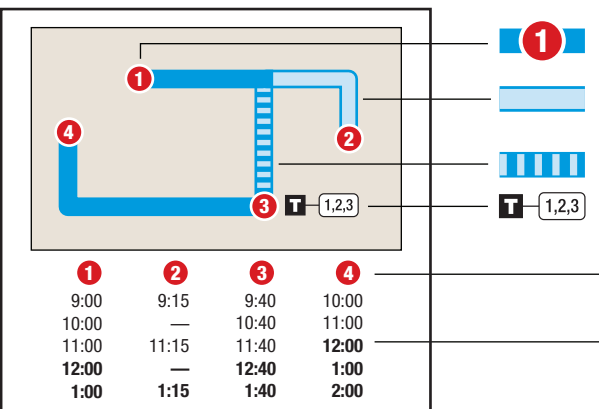

INSTRUCTIONS

The bus stops at this location at listed times.

Look for the column of times below the matching symbol in the schedule.

Only certain trips operate along this portion of the route.

See the schedule for trips that provide service here.

The bus operates express along this portion of the route.

Transfer point. Shows where this bus intersects with other routes that are available for transfer.

The bus stops at the times listed below the numbered symbol.

Light times are A.M.; bold times are P.M.

The timetable shows when the bus is scheduled to depart.

Actual departure times may vary and depend upon traffic and weather conditions.

Arrive at the bus stop about 10 minutes early to avoid missing the bus.

MATA INFORMATION

Call Center and Customer Services

(901) 274-MATA (6282)

Airways Transit Center

3033 Airways Boulevard

American Way Transit Center

3921 American Way

Hudson Transit Center

444 N. Main Street

MATA Administrative Offices

One Commerce Square Building

40 S. Main Street

MATA Operations Center

1370 Levee Road

Large print schedules are available upon request.
All buses are wheelchair accessible.

Visit us at: www.matatransit.com