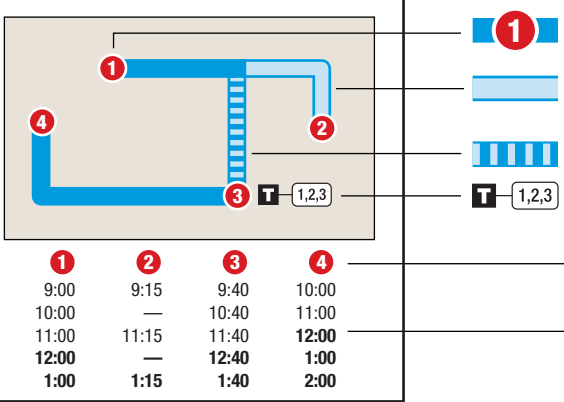

Route schedules may be subject to change without notice.

INSTRUCTIONS

- 1** The bus stops at this location at listed times. Look for the column of times below the matching symbol in the schedule.
- Only certain trips operate along this portion of the route. See the schedule for trips that provide service here.
- The bus operates express along this portion of the route.
- Transfer point. Shows where this bus intersects with other routes that are available for transfer.
- The bus stops at the times listed below the numbered symbol. Light times are A.M.; bold times are P.M.
- The timetable shows when the bus is scheduled to depart. Actual departure times may vary and depend upon traffic and weather conditions. Arrive at the bus stop about 10 minutes early to avoid missing the bus.