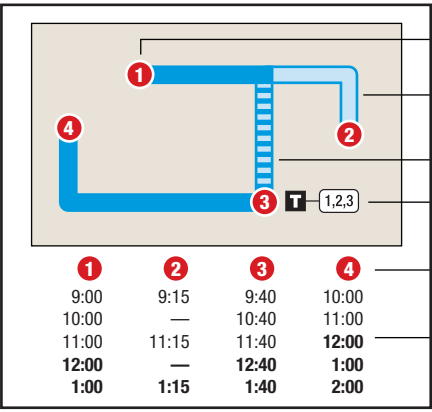

INSTRUCTIONS