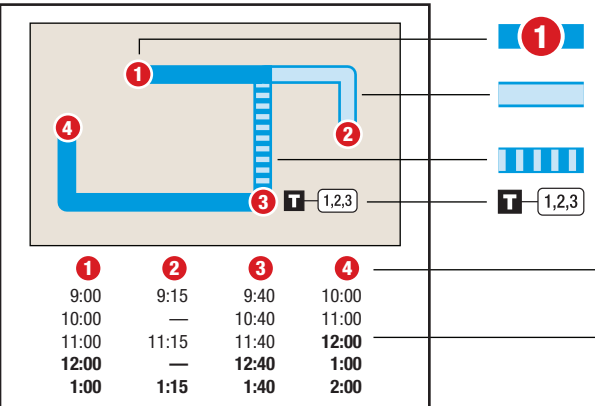

SATURDAY - INBOUND TO DOWNTOWN

	8	7	5	4	3	2	1
	Airways Transit Center	Alcy Rd at Ketchum	Mallory Ave at Benton St	Florida St at Mallory Ave	Florida St at South Pkwy	Front St at GE Patterson	Hudson Transit Center
AM	9:12	9:21	9:30	9:36	9:48	9:55	10:06
	11:12	11:21	11:30	11:36	11:48	11:55	12:06
PM	1:12	1:21	1:30	1:36	1:48	1:55	2:06
	3:12	3:21	3:30	3:36	3:48	3:55	4:06
	5:12	5:21	5:30	5:36	5:48	5:55	6:06

The bus stops at this location at listed times.

Look for the column of times below the matching symbol in the schedule.

Only certain trips operate along this portion of the route.

See the schedule for trips that provide service here.

The bus operates express along this portion of the route.

Transfer point. Shows where this bus intersects with other routes that are available for transfer.

The bus stops at the times listed below the numbered symbol.