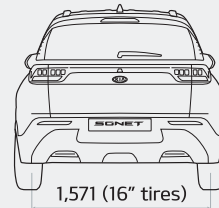

## Dimensions (mm)

1,642 (with roof rack)

790

2,500

830

4,120