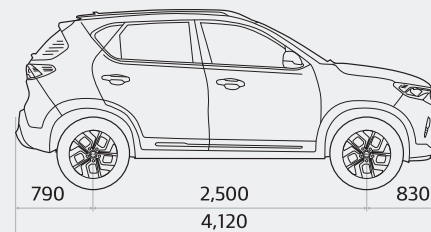

## Dimensions (mm)

1,642 (with roof rack)

790

2,500

830

4,120