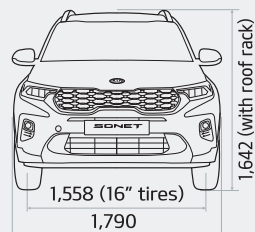

## Wheel

16" Alloy Wheel

## Dimensions (mm)

1,642 (with roof rack)

790

2,500

830

4,120