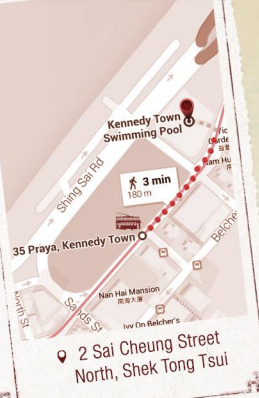

35 Praya, Kennedy Town O
3 min 180 m
2 Sai Cheung Street North, Shek Tong Tsui