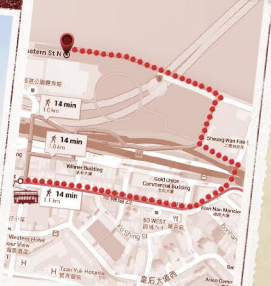

14 min 100 m
Sai Ying Pun Praya (North of Eastern Street)