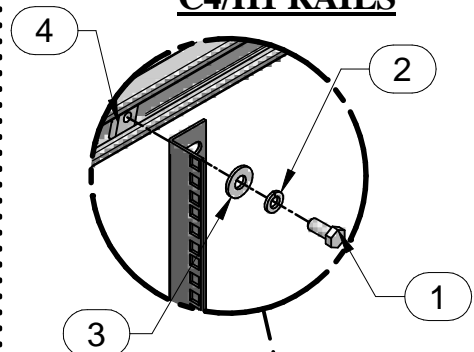

PARTS LIST

LISTE DES PIÈCES

ITEM 1
3/8-16 X 7/8 CAP HEX
QTY 6 OR 8

ITEM 2
3/8 LOCK WASHER
QTY 6 OR 8

ITEM 3
3/8 FLAT WASHER
QTY 6 OR 8

ITEM 4
3/8 SPRING NUT
QTY 6 OR 8

C2 RAILS

NOT INCLUDED/NON INCLUS

NOT INCLUDED/NON INCLUS
TO MAKE/FAIRE 24" TO 19" MTG.
(CAK1924)

<https://www.hamdmfg.com/cak>

C4/H1 RAILS

TOOL BOX

BOÎTE À OUTILS

9/16 Socket Driver

Square

Tape Measure