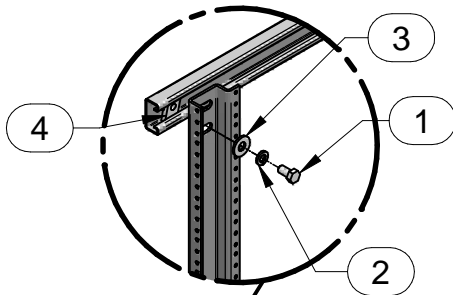

PARTS LIST

LISTE DES PIÈCES

ITEM 1
3/8-16 X 7/8 CAP HEX
QTY 6 OR 8

ITEM 2
3/8 LOCK WASHER
QTY 6 OR 8

ITEM 3
3/8 FLAT WASHER
QTY 6 OR 8

ITEM 4
3/8 SPRING NUT
QTY 6 OR 8

C2 RAILS

NOT INCLUDED/NON INCLUS

NOT INCLUDED/NON INCLUS
TO MAKE/FAIRE 24" TO 19" MTG.
(CAK1924)

<https://www.hamdmfg.com/cak>

C4/H1 RAILS

TOOL BOX

BOÎTE À OUTILS

9/16 Socket Driver

Square

Tape Measure