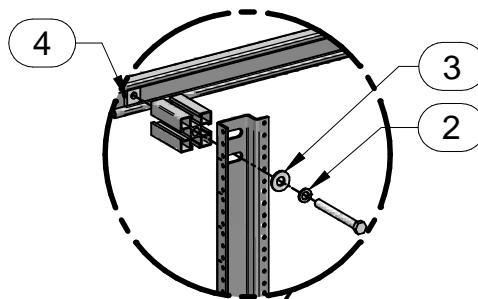

PARTS LIST

LISTE DES PIÈCES

ITEM 1
3/8-16 X 7/8 CAP HEX
QTY 6 OR 8

ITEM 2
3/8 LOCK WASHER
QTY 6 OR 8

ITEM 3
3/8 FLAT WASHER
QTY 6 OR 8

ITEM 4
3/8 SPRING NUT
QTY 6 OR 8

C2 RAILS

NOT INCLUDED/NON INCLUS

NOT INCLUDED/NON INCLUS
TO MAKE/FAIRE 24" TO 19" MTG.
(CAK1924)

<https://www.hamdmfg.com/cak>

C4/H1 RAILS

TOOL BOX

BOÎTE À OUTILS

9/16 Socket Driver

Square

Tape Measure