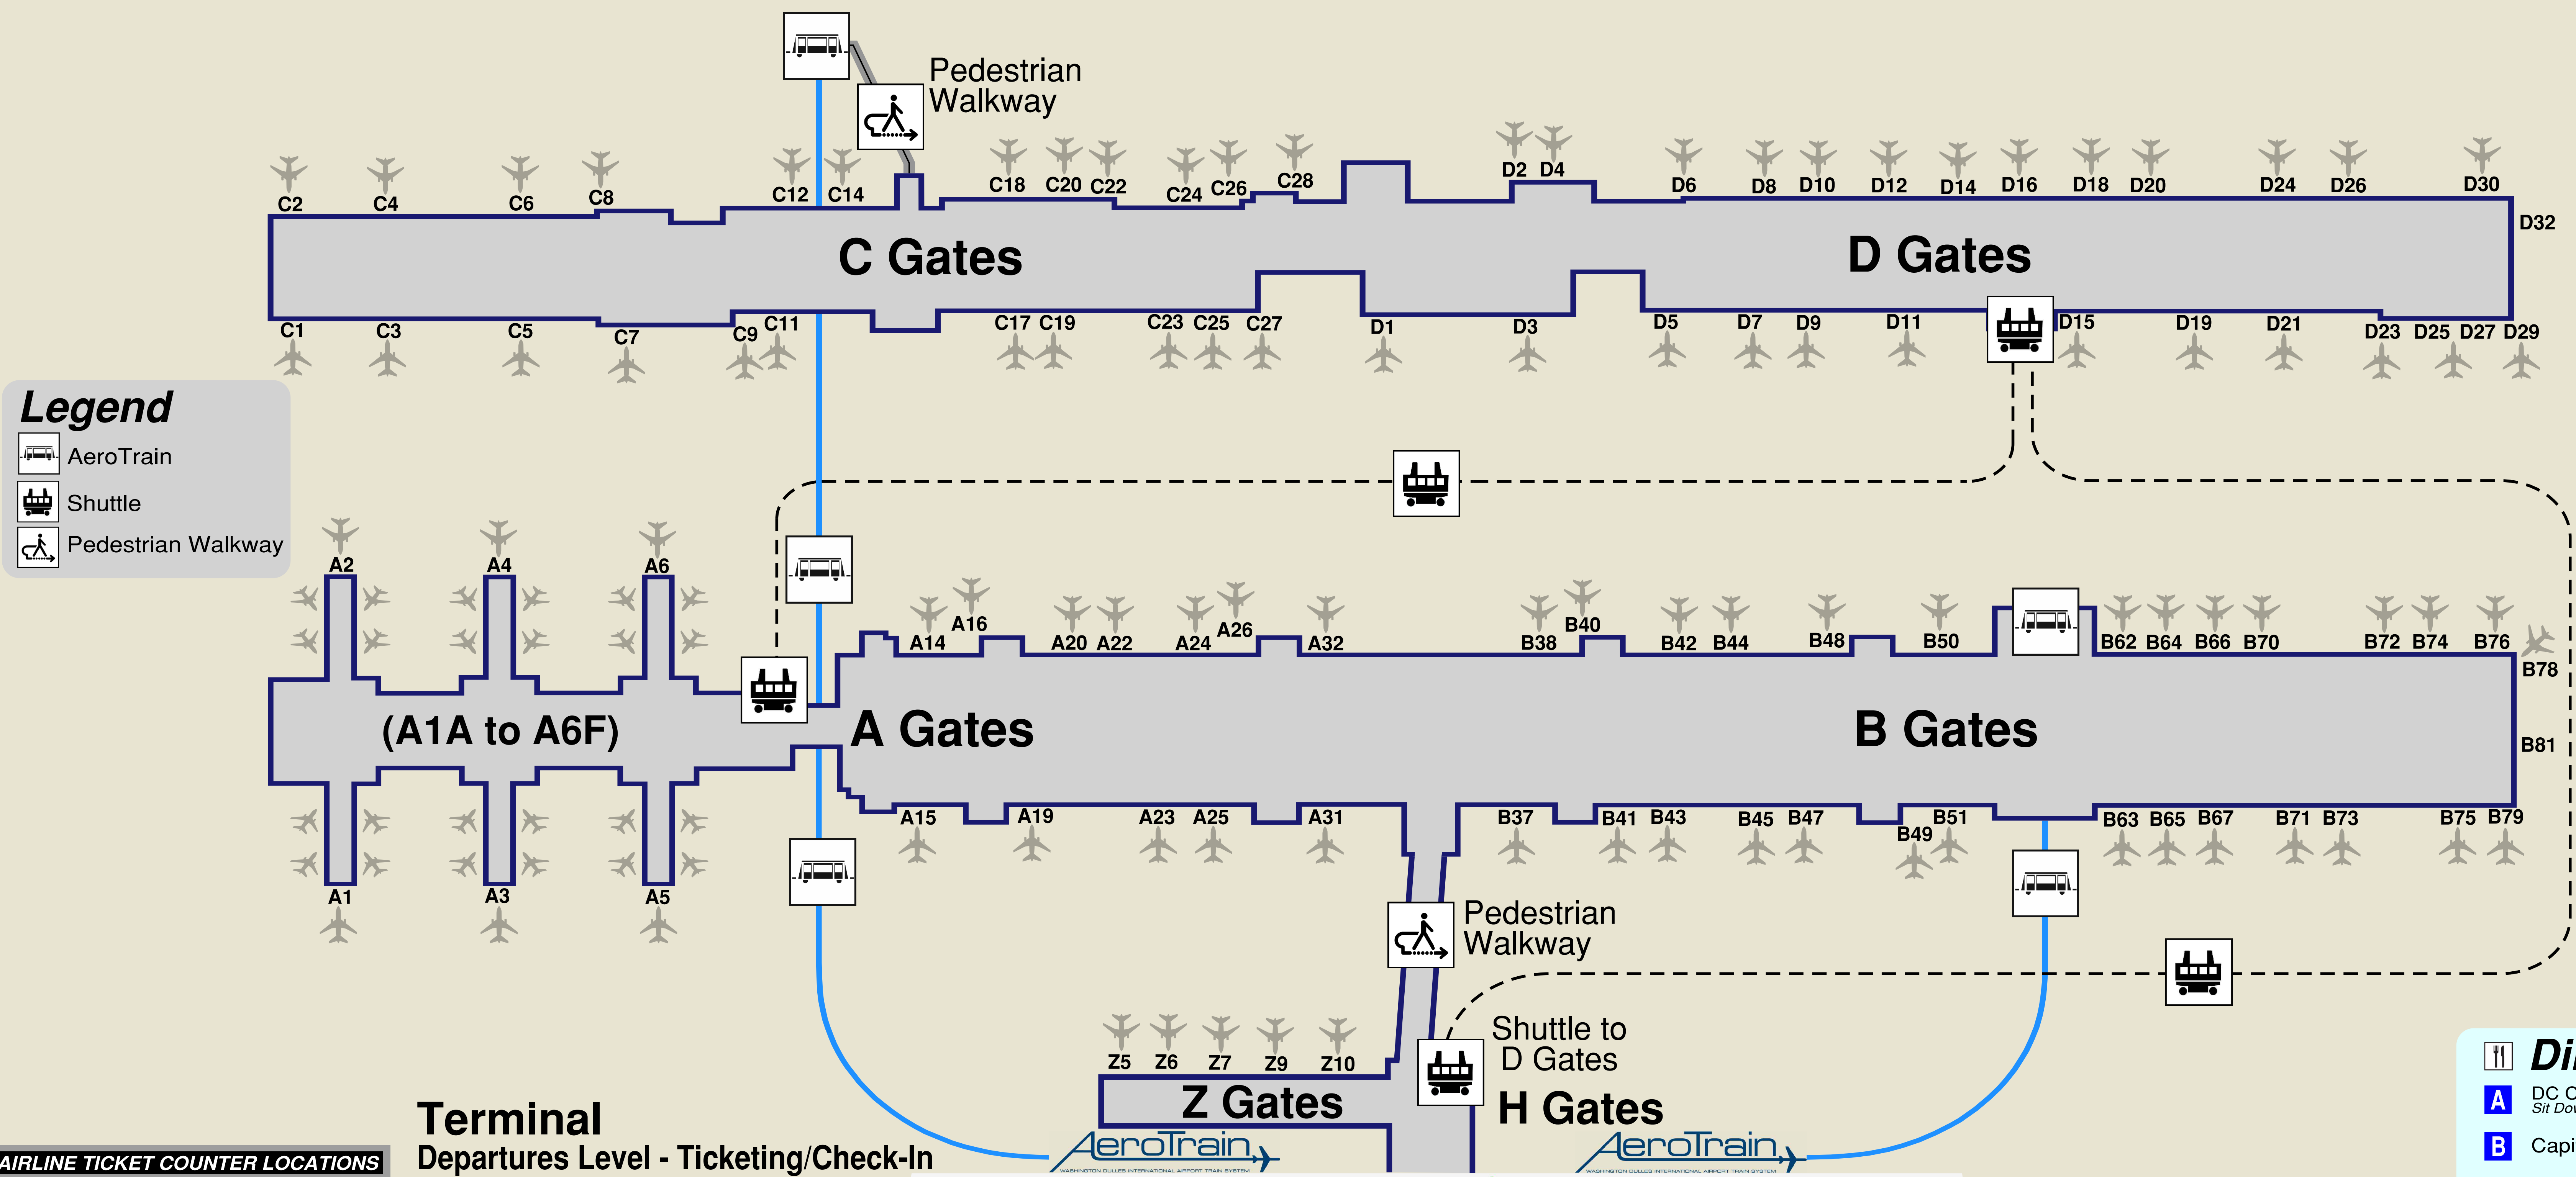

DULLES INTERNATIONAL

AIRLINE TICKET COUNTER LOCATIONS

AER LINGUS	1	IBERIA	3
AEROMEXICO	1	ICELANDAIR	3
AIR CANADA	3	ITA AIRWAYS	1
AIR CHINA	1	KLM	2
AIR FRANCE	2	KOREAN AIR	2
AIR INDIA	1	LUFTHANSA	3
ALASKA	3	PLAY	1
ALLEGiant	1	PORTER	1
AMERICAN	2	QATAR	2
ANA	3	ROYAL AIR MAROC	2
AUSTRIAN	3	SAS	3
AVELO	1	SAUDIA	2
AVIANCA	3	SOUTHERN	3
BREEZE	1	SOUTHWEST	1
BRITISH AIRWAYS	1	SUN COUNTRY	1
BRUSSELS	2	SWISS	3
COPA	2	TAP AIR PORTUGAL	3
DELTA	1	TURKISH AIRLINES	3
EGYPTAIR	1	UNITED	4
EMIRATES	2	UNITED Add'l Services	3
ETHIOPIAN	1	VIRGIN ATLANTIC	2
ETIHAD	1	VOLARIS	1
FRONTIER	1		

Baggage Claim Directory

Airline	Baggage Claim Number
Aer Lingus	10
AIR CANADA	10
Alaska	14
allegiant	10
American	11-12
avelo	10
Breeze	10
DELTA	13-14
ETIHAD	11-12
FRONTIER	10
SOUTHERN	10
Southwest	13-14
sun country	10
UNITED	1-6
INTERNATIONAL ARRIVALS	15

- Dine**
- A DC Chophouse & Brewery Sit Down Dining and Bar
 - B Capitol Grounds Coffee
 - C Dulles Gourmet Market
 - D Starbucks
 - E Cafe Americana Sit Down Dining and Bar

- Shop**
- F Relay
 - G iTravel 2 Electronics
 - H Washingtonian News
 - I Washington Essentials

- Amenities**
- ATM/Cash Machine
 - Automated External Defibrillator
 - Baggage Claim
 - Currency Exchange
 - Elevators
 - Escalators
 - Flight Information
 - Information/Travelers Aid
 - Lost & Found
 - Meeter & Greeter Area
 - METRO Station
 - Nursing Room
 - Oversized Baggage
 - Parking
 - Passenger Pickup
 - Pet Relief Area
 - Restrooms
 - Ride App Pickup
 - Security Checkpoint
 - Shared Van
 - Shoe Shine
 - Shuttle Bus
 - Taxi
 - Telephones
 - Water Bottle Filling Station