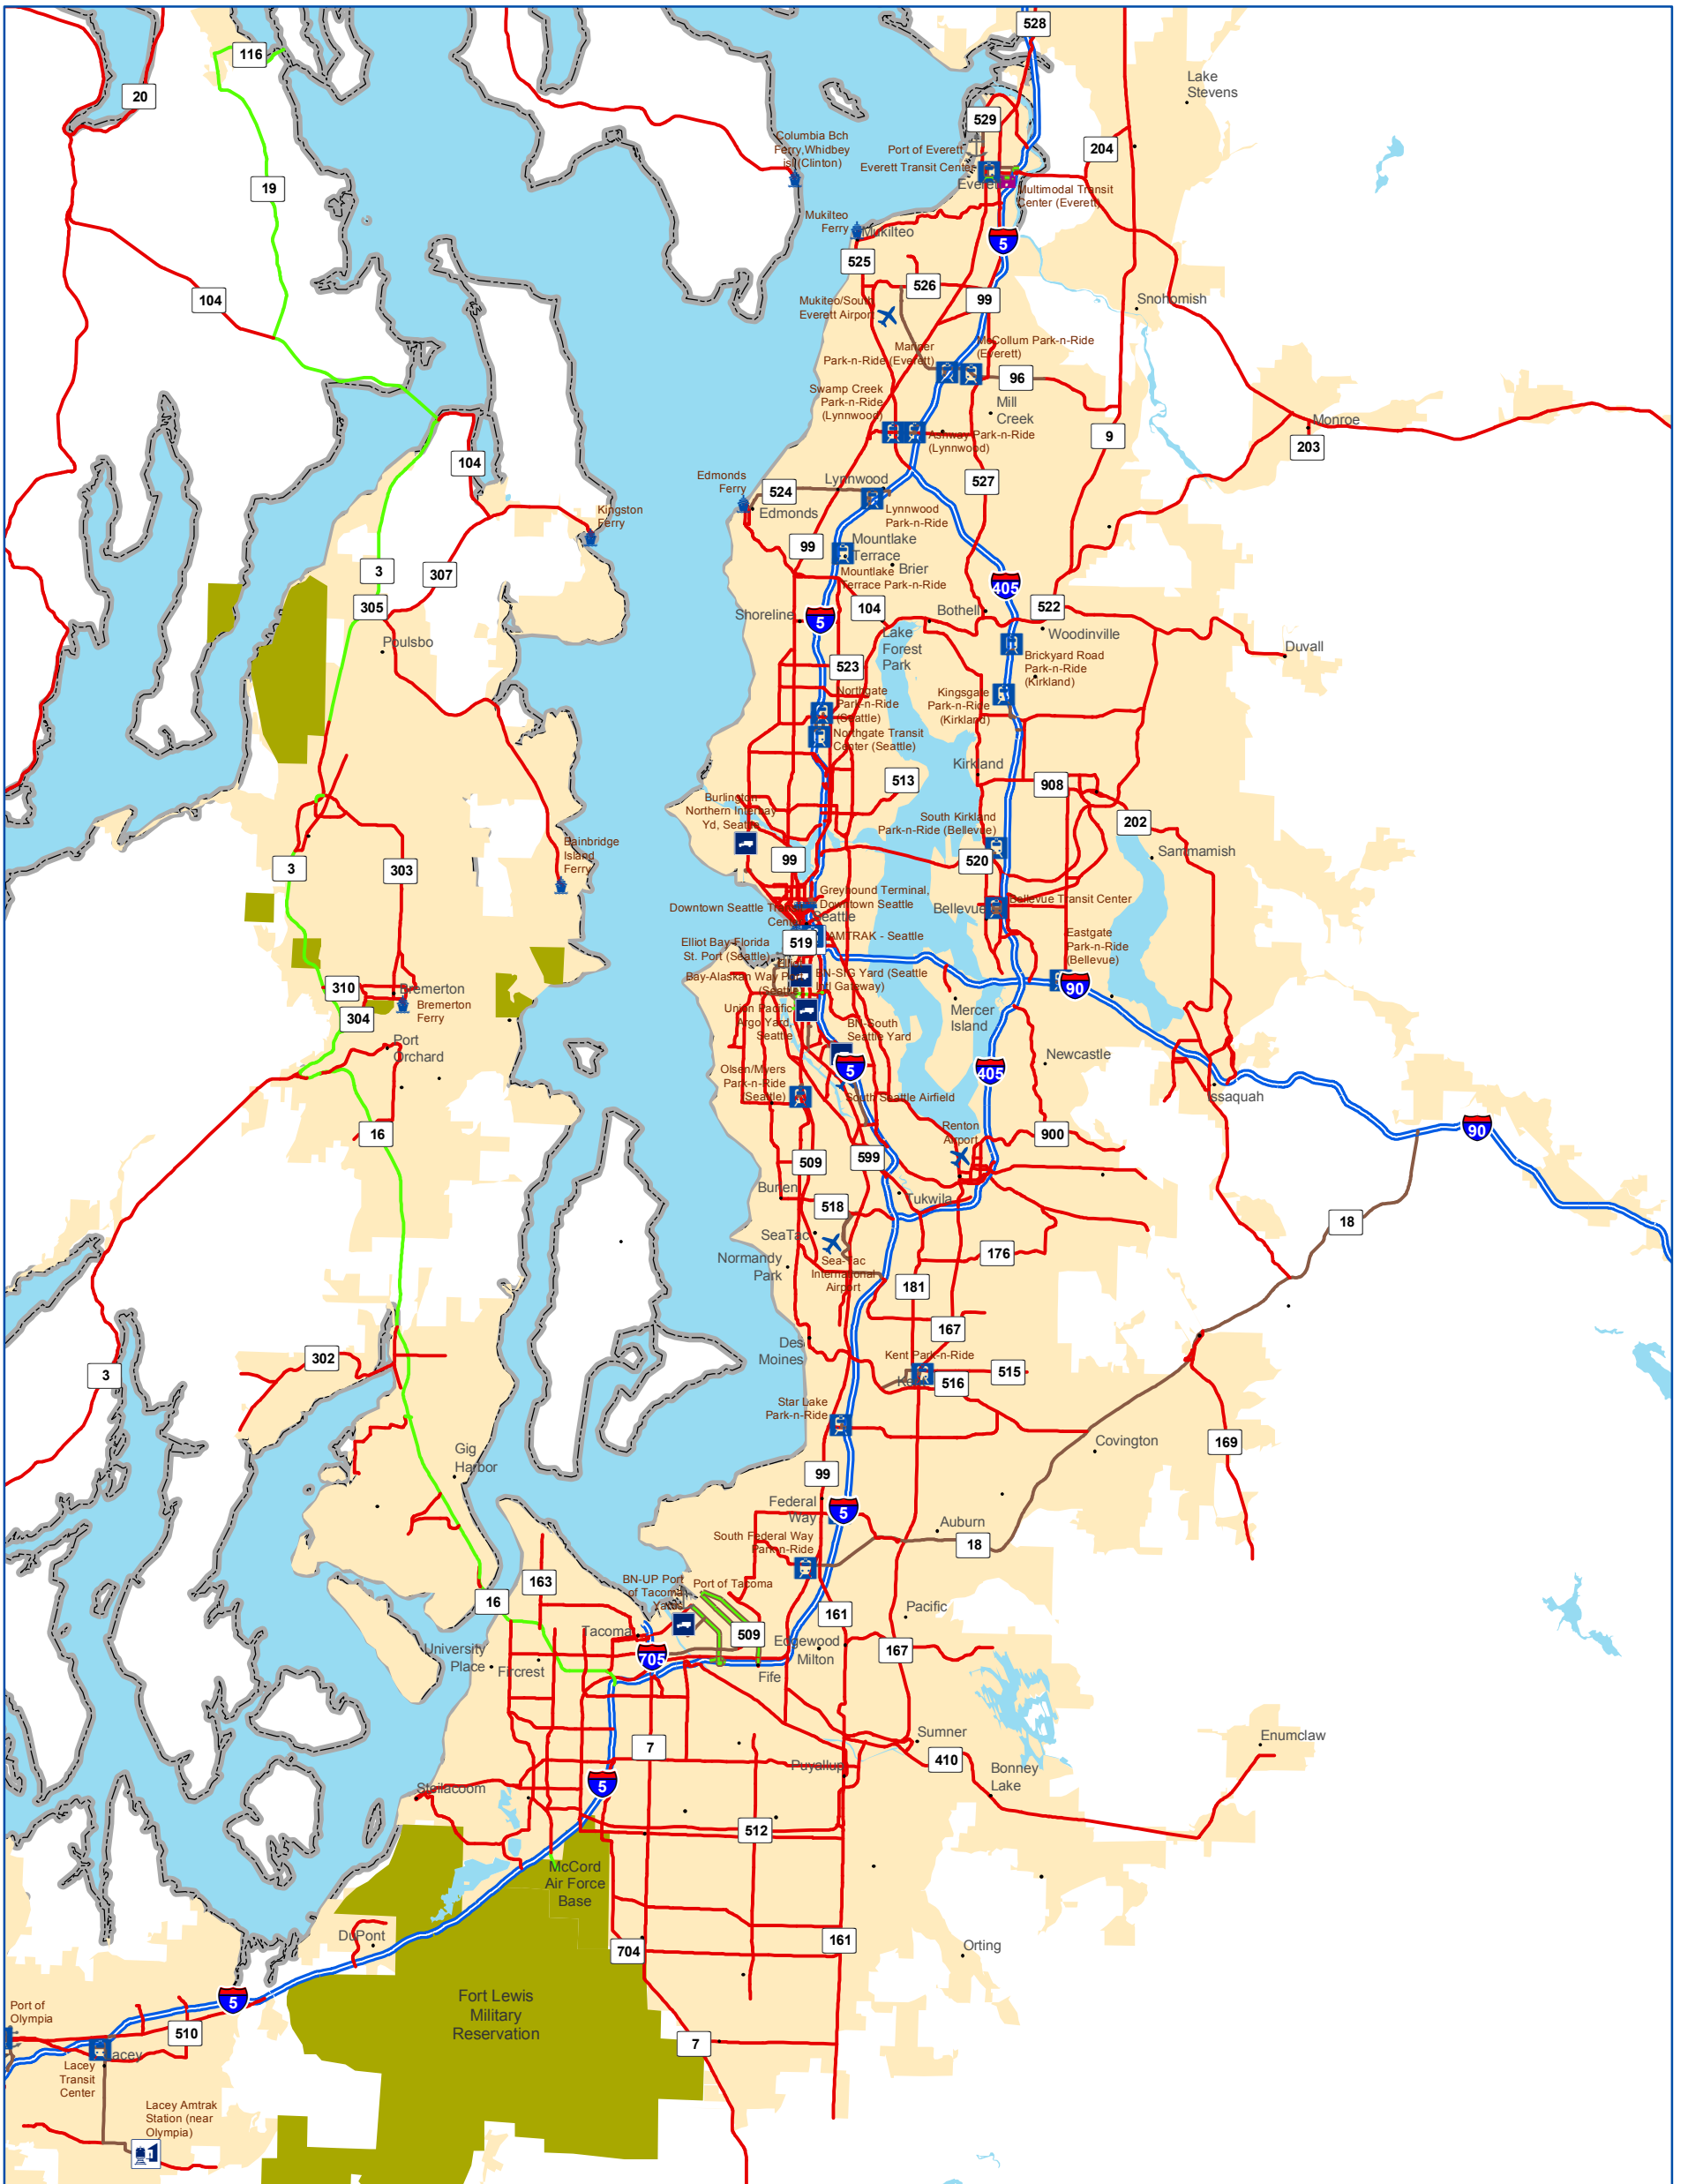

National Highway System: Seattle, WA

U.S. Department of Transportation
Federal Highway Administration

Eisenhower Interstate System	Census Urbanized Areas	Airport	Port Terminal
Other NHS Routes	Department of Defense	Intercity Bus Terminal	Truck/Rail Facility
Non-Interstate STRAHNET Route	Water	Ferry Terminal	AMTRAK Station
STRAHNET Connector		Truck/Pipeline Terminal	Public Transit Station
Intermodal Connector		Multipurpose Passenger Facility	
Intermodal/STRAHNET Connector			
Unbuilt NHS Routes			
MAP-21 Principal Arterials			