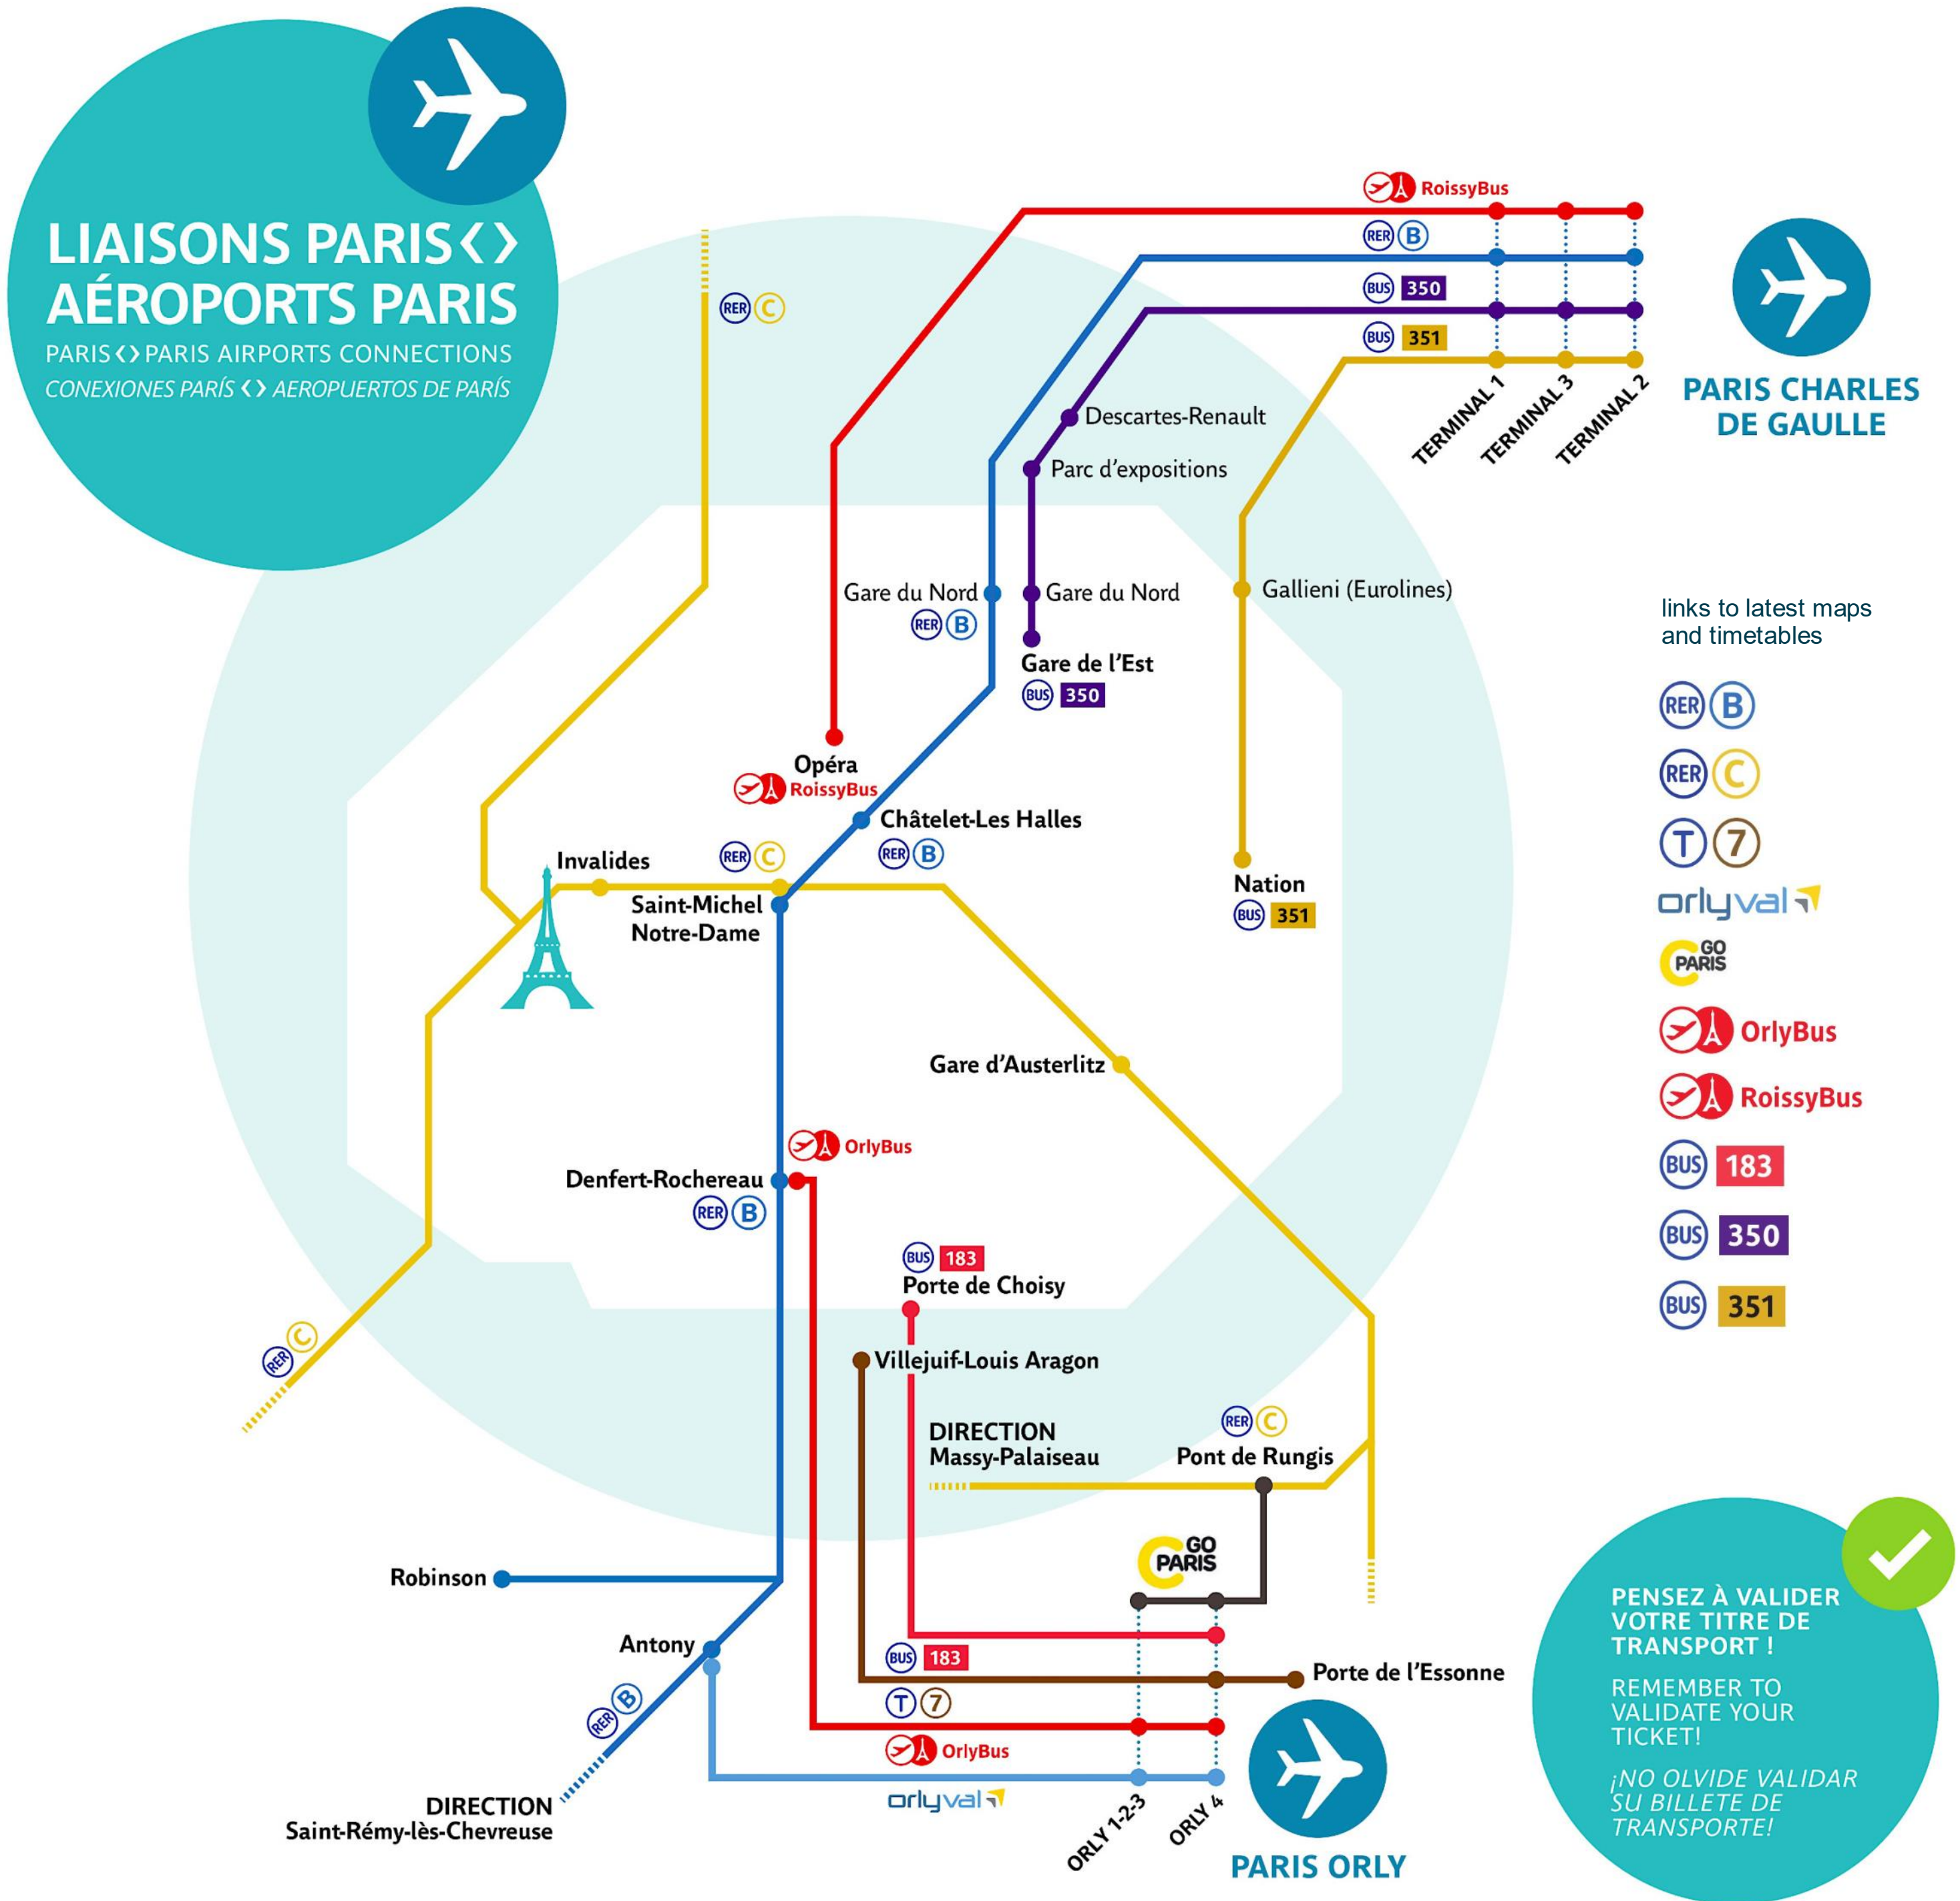

Public transport map for Paris airports

Via - EUtouring.com

Map showing main public transport options for CDG airport and Orly airport in Paris France

[more Paris transport options](#)

Paris tourist information
www.eutouring.com

© EUtouring.com

Related Paris transport maps

- [Paris Metro Maps](#)
- [Orly Airport shuttle services](#)
- [CDG Airport shuttle services](#)
- [RER train lines](#)
- [Paris tramway lines](#)
- [Paris buses](#)