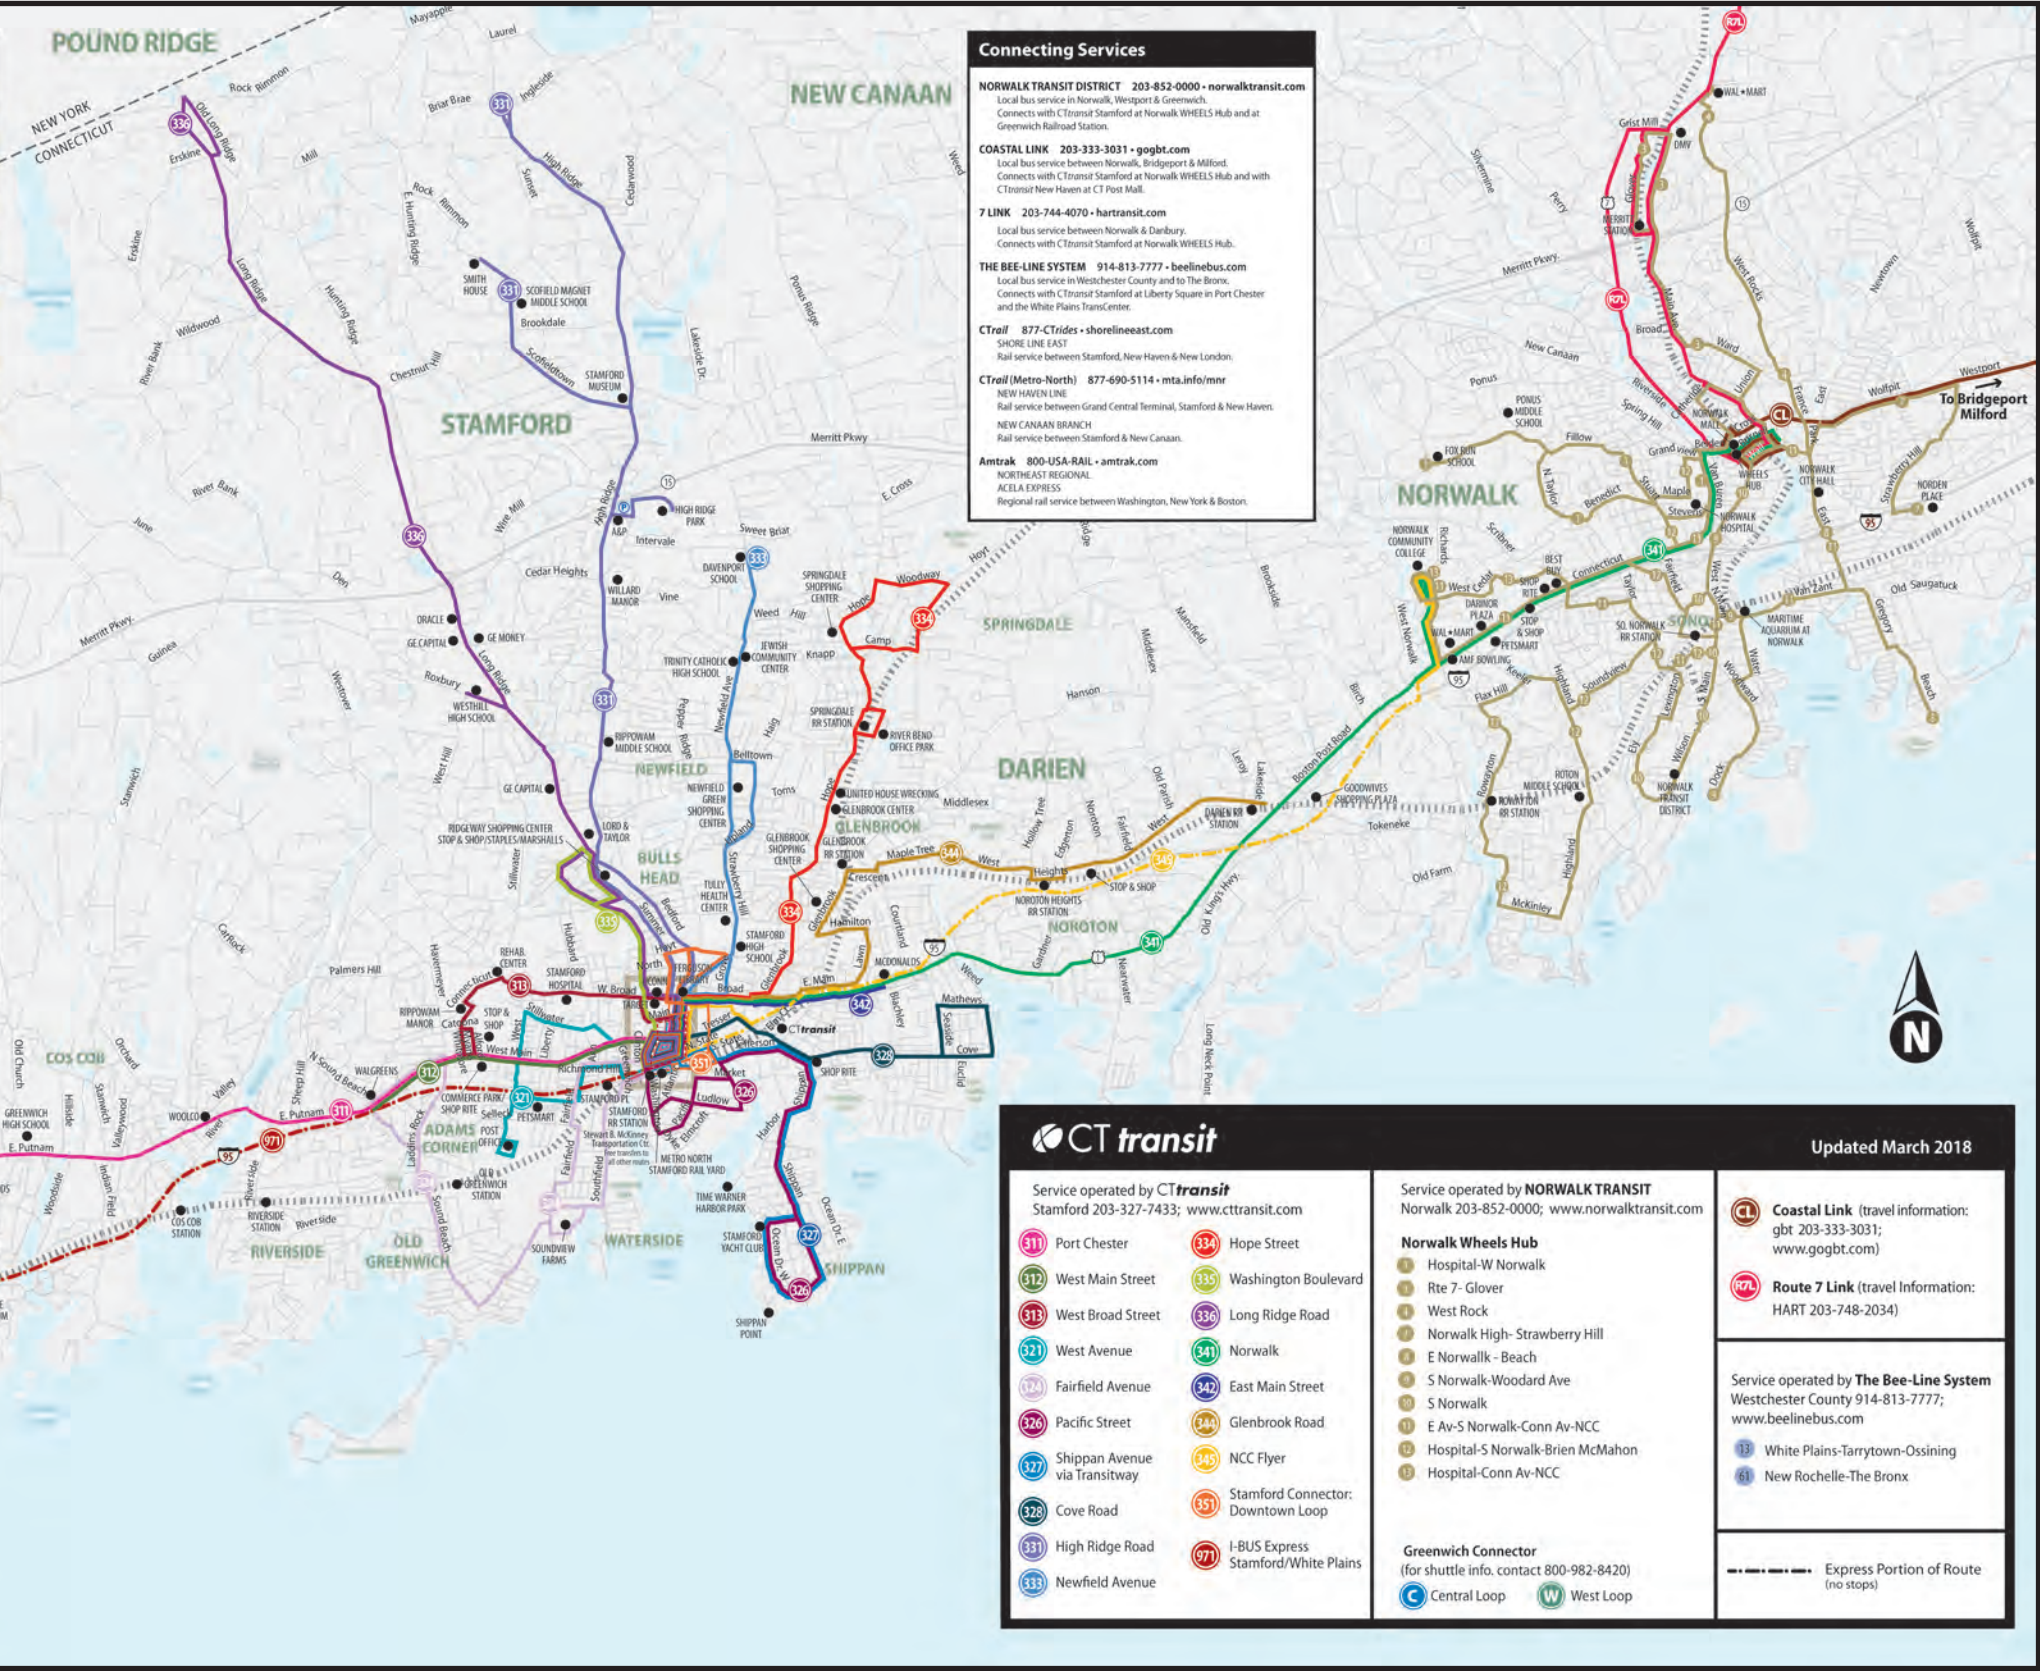

- 971 I-BUS Express:**
Stamford/White Plains
Greyhound to NYC/Boston
- 313** West Broad Street
 - 321** West Avenue
 - 324** Fairfield Avenue
 - 326** Pacific Street
 - 328** Cove Road
 - 331** High Ridge Road
 - 333** Newfield Avenue
 - 334** Hope Street
 - 335** Washington Boulevard
 - 336** Long Ridge Road
 - 311** Port Chester
 - 312** West Main Street
 - 341** Norwalk
 - 342** East Main Street
 - 344** Glenbrook Road
 - 345** NCC Flyer
 - 327** Shippan Avenue
 - 351** Stamford Connector:
Downtown Loop

COASTAL LINK 203-333-3031 - gogbt.com
Local bus service between Norwalk, Bridgeport & Milford.
Connects with CT Transit Stamford at Norwalk WHEELS Hub and with CT Transit New Haven at CT Post Mall.

7 LINK 203-744-4070 - hartransit.com
Local bus service between Norwalk & Danbury.
Connects with CT Transit Stamford at Norwalk WHEELS Hub.

CTrail 877-CTrides - shorelineeast.com
SHORE LINE EAST
Rail service between Stamford, New Haven & New London.

CTrail (Metro-North) 877-690-5114 - mta.info/mnr
NEW HAVEN LINE
Rail service between Grand Central Terminal, Stamford & New Haven.
NEW CANAAN BRANCH
Rail service between Stamford & New Canaan.

Amtrak 800-USA-RAIL - amtrak.com
NORTHEAST REGIONAL
ACELA EXPRESS
Regional rail service between Washington, New York & Boston.

- CT transit**
- Service operated by **CT Transit**
Stamford 203-327-7433; www.cttransit.com
- 311** Port Chester
 - 312** West Main Street
 - 313** West Broad Street
 - 321** West Avenue
 - 324** Fairfield Avenue
 - 326** Pacific Street
 - 327** Shippan Avenue via Transitway
 - 328** Cove Road
 - 331** High Ridge Road
 - 333** Newfield Avenue
 - 334** Hope Street
 - 335** Washington Boulevard
 - 336** Long Ridge Road
 - 341** Norwalk
 - 342** East Main Street
 - 344** Glenbrook Road
 - 345** NCC Flyer
 - 351** Stamford Connector: Downtown Loop
 - 971** I-BUS Express Stamford/White Plains