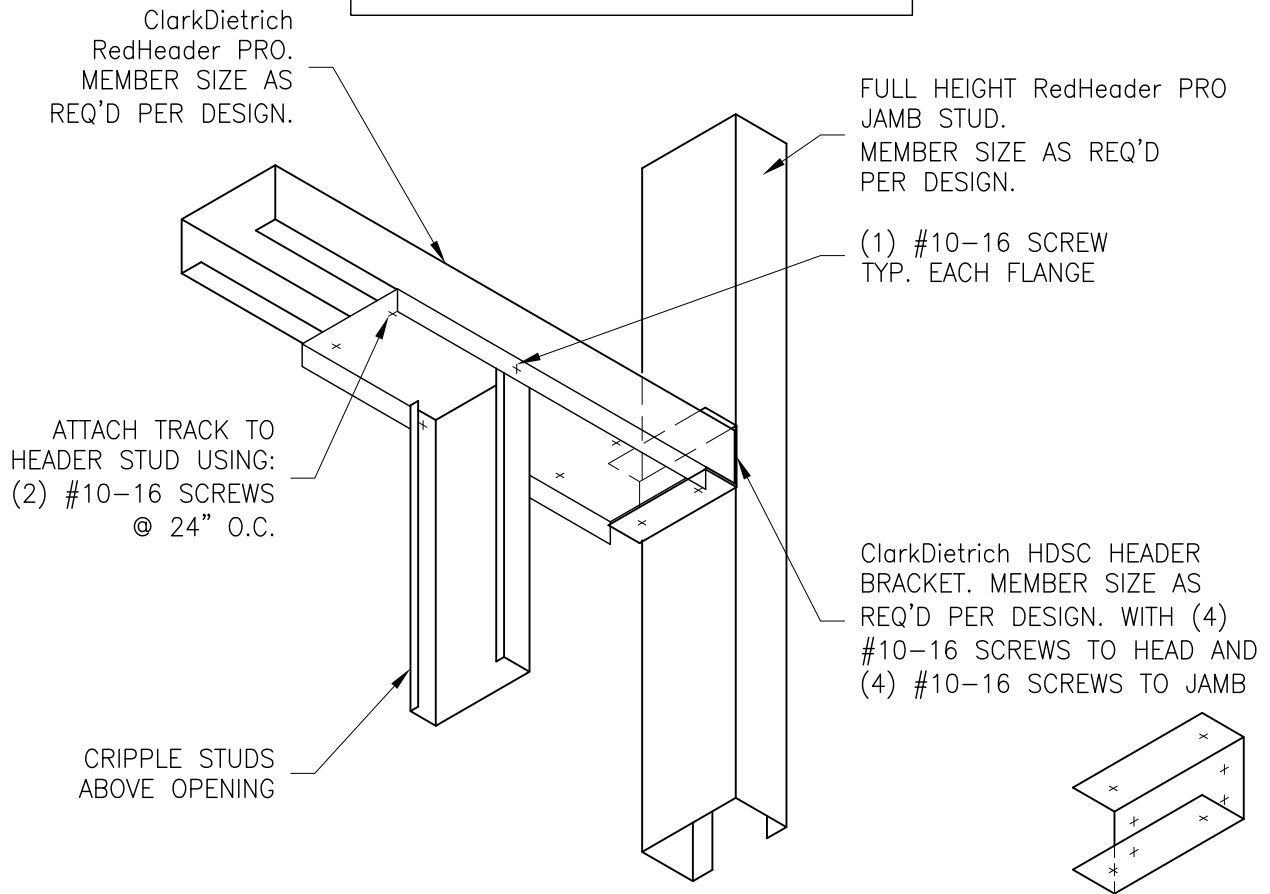

NOTE:
 ORDER ALL RedHeader PRO™ HEADERS
 1/2" LESS THAN ROUGH OPENING WIDTH
 TO FIT INSIDE HDSC HEADER BRACKETS.

REDHEADER PRO HEAD AND SILL CONNECTION WITH HDSC HEADER BRACKET

Engineering Services: (877) 832-3206