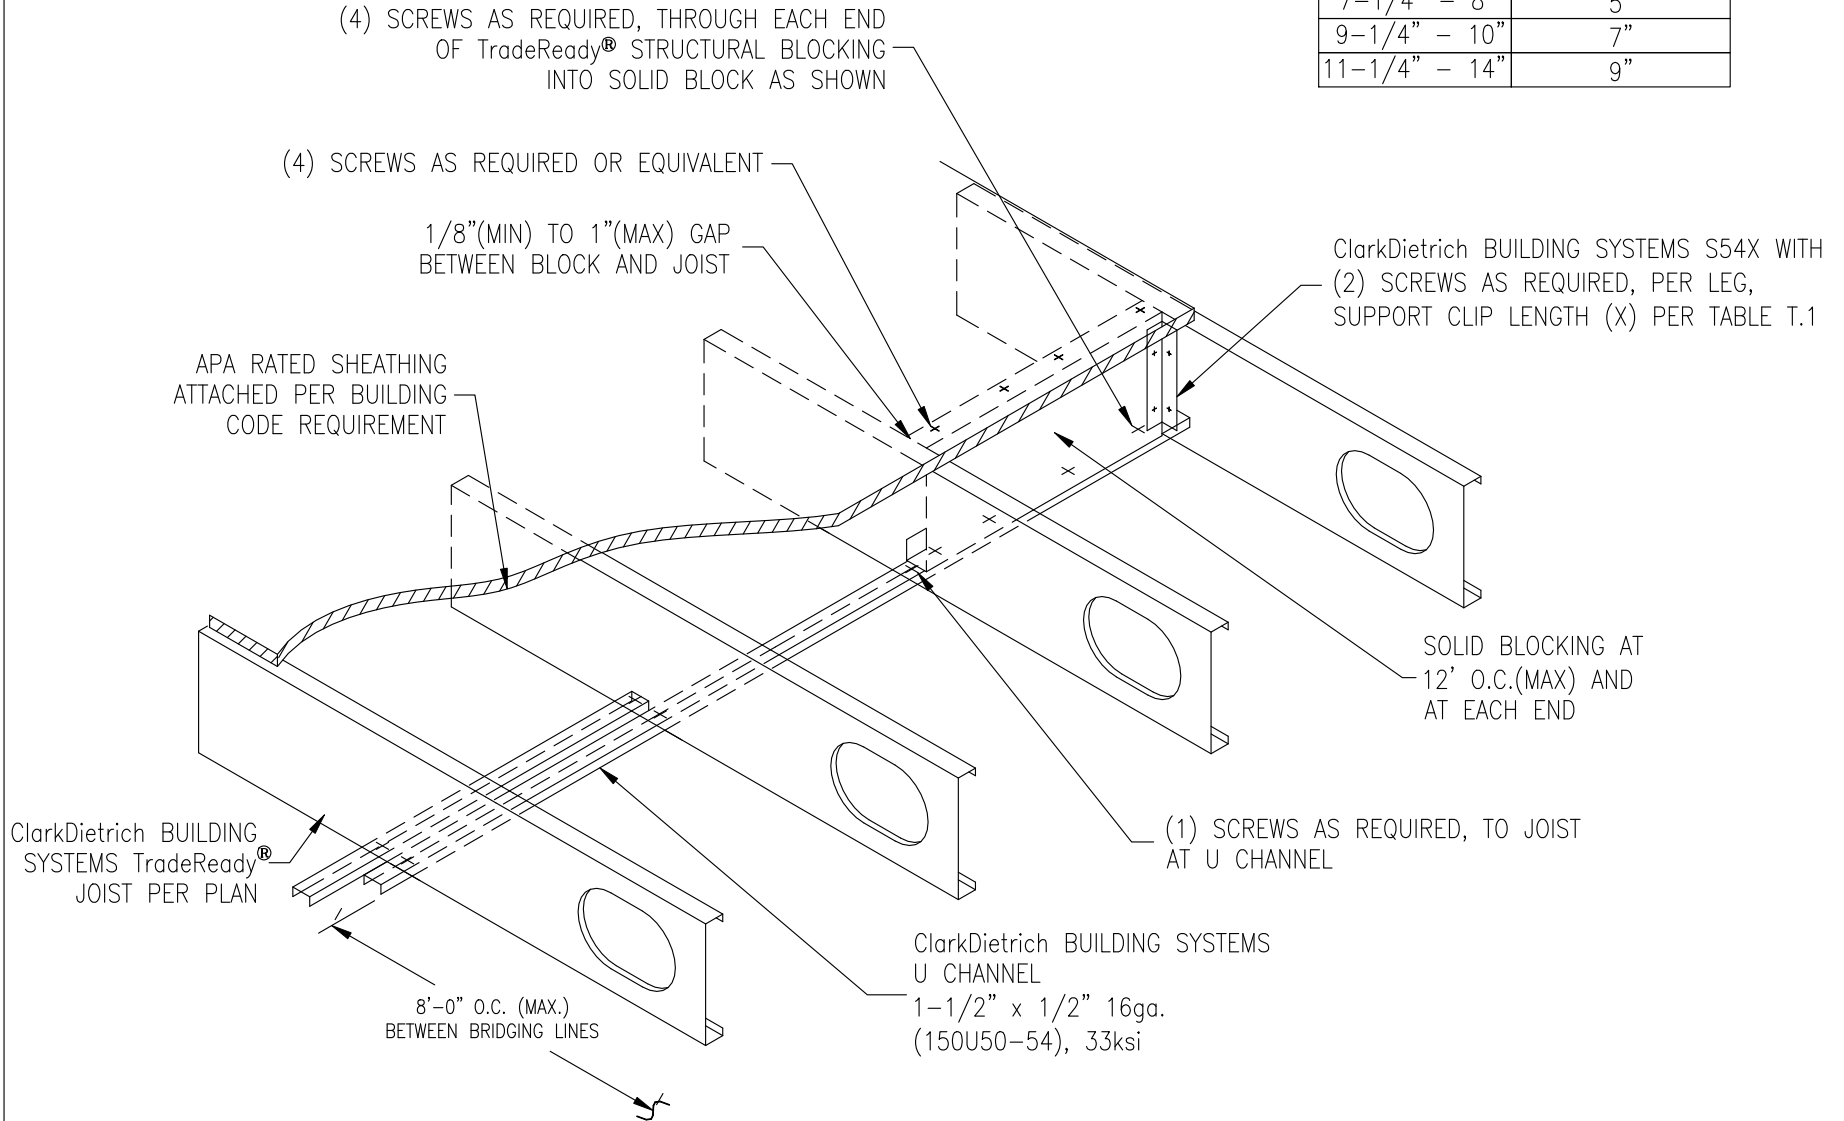

TABLE T.1

JOIST DEPTH	CLIP LENGTH (X)
7-1/4" - 8"	5"
9-1/4" - 10"	7"
11-1/4" - 14"	9"

F2106 **JOIST BRIDGING - U CHANNEL**
  
 ClarkDietrich TradeReady Floor Joist System