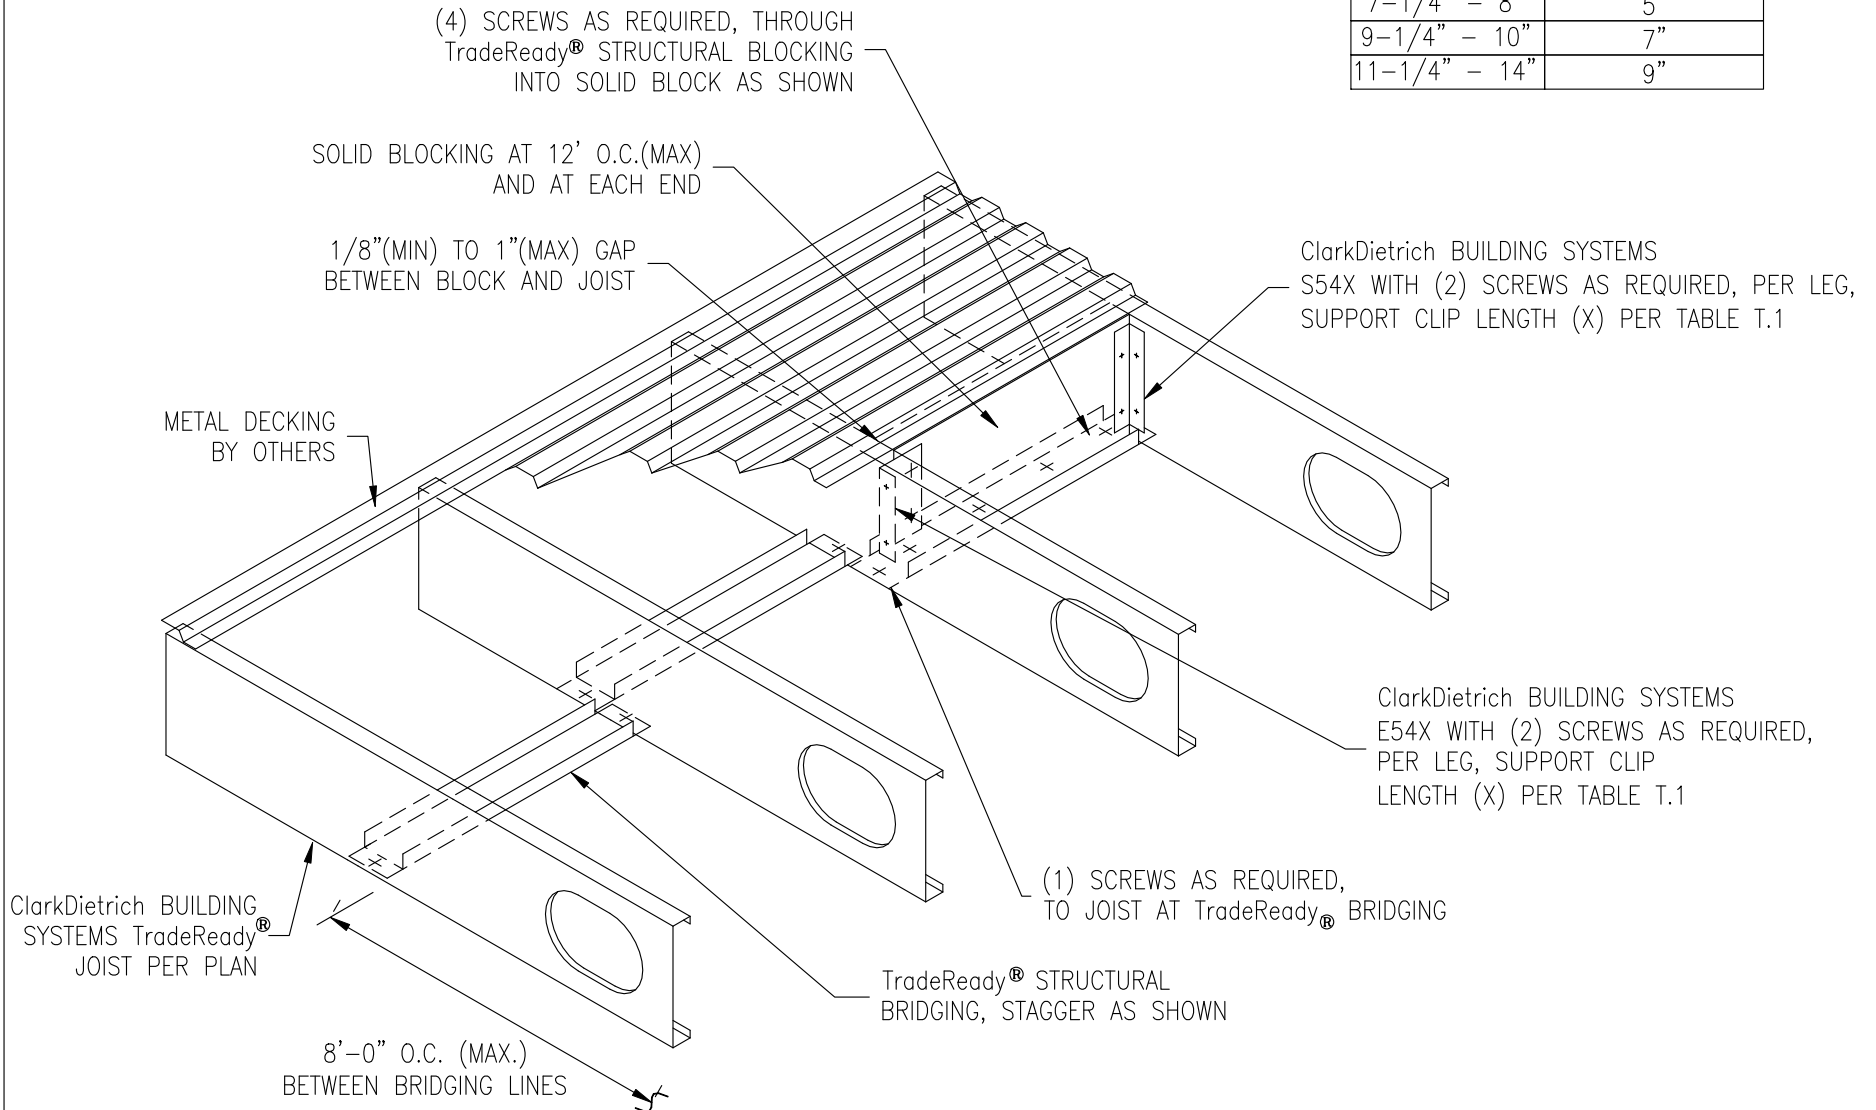

TABLE T.1

JOIST DEPTH	CLIP LENGTH (X)
7-1/4" - 8"	5"
9-1/4" - 10"	7"
11-1/4" - 14"	9"

F2103 **JOIST BRIDGING – TDSB METAL DECK**
  
 ClarkDietrich TradeReady Floor Joist System