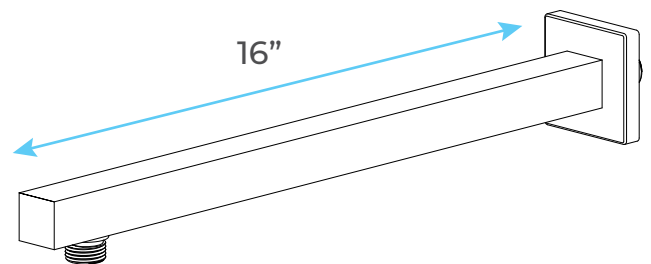

DARK OIL RUBBED BRONZE SIERRA MULTI COLOR WATER POWERED LED SHOWER WITH ADJUSTABLE BODY JETS AND MIXER-WALL MOUNT STYLE SPECS

Specifications

- Shower Head Size : Available 8"; 10"; 12" & 16"
- Finish: Oil Rubbed Bronze
- Shower Head Material: Brass with Stainless Steel
- Pressure balance brass valve: Brass
- Valve Water pressure balance control
- Standard plumbing connection: 1/2"
- Minimum pressure required: 29 psi

Shower Head Size:

Flow Rate
2.5 GPM / 9.5 LPM (rain Shower);

Hand Shower Size:

Body Jets Size:

The minimum required water pressure is 0.05 MPa (0.5 bar).
Flow rate 2.5 GPM (9.5 LPM).

Mixer Connection:

- Hot water
- Cold water