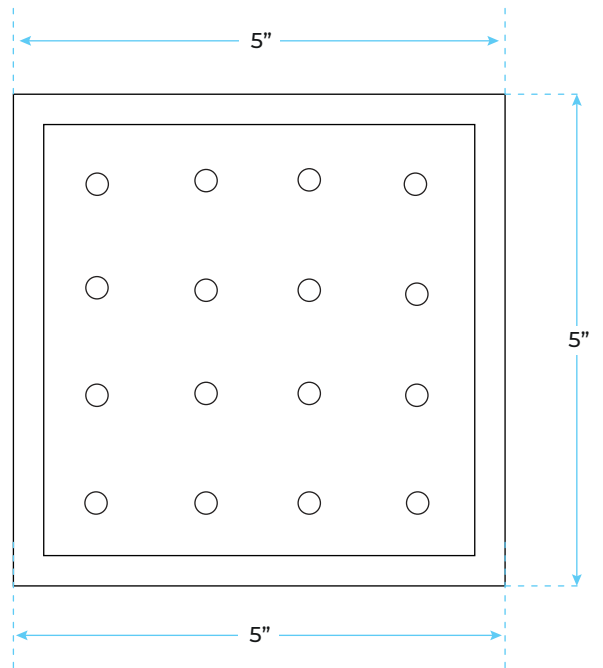

DARK OIL RUBBED BRONZE SIERRA MULTI COLOR WATER POWERED LED SHOWER WITH ADJUSTABLE BODY JETS AND MIXER-WALL MOUNT STYLE SPECS

Specifications

- Shower Head Size : Available 8"; 10"; 12" & 16"
- Finish: Oil Rubbed Bronze
- Shower Head Material: Brass with Stainless Steel
- Pressure balance brass valve: Brass
- Valve Water pressure balance control
- Standard plumbing connection: 1/2"
- Minimum pressure required: 29 psi

Shower Head Size:

Flow Rate
2.5 GPM / 9.5 LPM (rain Shower);

Hand Shower Size:

Body Jets Size:

The minimum required water pressure is 0.05 MPa (0.5 bar).
Flow rate 2.5 GPM (9.5 LPM).

Mixer Connection:

- Hot water
- Cold water