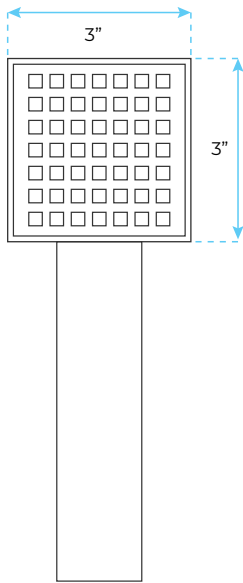

DARK OIL RUBBED BRONZE SIERRA MULTI COLOR WATER POWERED LED SHOWER WITH ADJUSTABLE BODY JETS AND MIXER-WALL MOUNT STYLE SPECS

Specifications

- Shower Head Size : Available 8"; 10"; 12" & 16"
- Finish: Oil Rubbed Bronze
- Shower Head Material: Brass with Stainless Steel
- Pressure balance brass valve: Brass
- Valve Water pressure balance control
- Standard plumbing connection: 1/2"
- Minimum pressure required: 29 psi

Shower Head Size:

Flow Rate
2.5 GPM / 9.5 LPM (rain Shower);

Hand Shower Size:

Body Jets Size:

The minimum required water pressure is 0.05 MPa (0.5 bar).
Flow rate 2.5 GPM (9.5 LPM).

Mixer Connection:

- Hot water
- Cold water