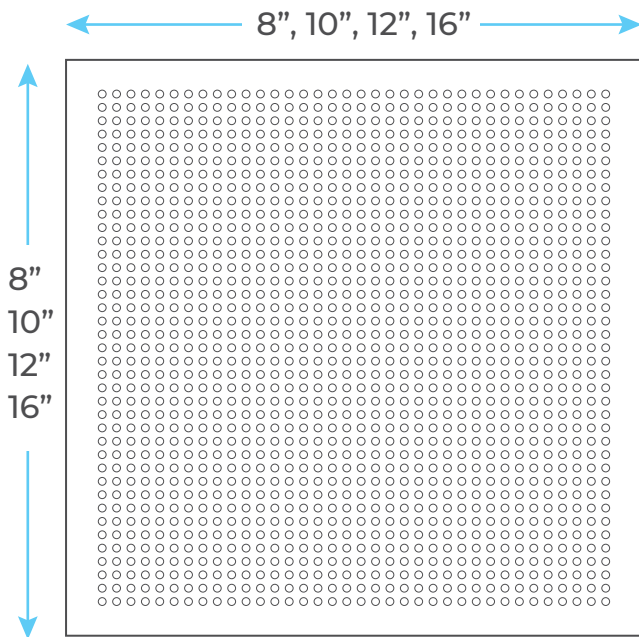

DARK OIL RUBBED BRONZE SIERRA MULTI COLOR WATER POWERED LED SHOWER WITH ADJUSTABLE BODY JETS AND MIXER-WALL MOUNT STYLE SPECS

Specifications

- Shower Head Size : Available 8"; 10"; 12" & 16"
- Finish: Oil Rubbed Bronze
- Shower Head Material: Brass with Stainless Steel
- Pressure balance brass valve: Brass
- Valve Water pressure balance control
- Standard plumbing connection: 1/2"
- Minimum pressure required: 29 psi

Shower Head Size:

Flow Rate
2.5 GPM / 9.5 LPM (rain Shower);

Hand Shower Size:

Body Jets Size:

The minimum required water pressure is 0.05 MPa (0.5 bar).
Flow rate 2.5 GPM (9.5 LPM).

Mixer Connection:

- Hot water
- Cold water