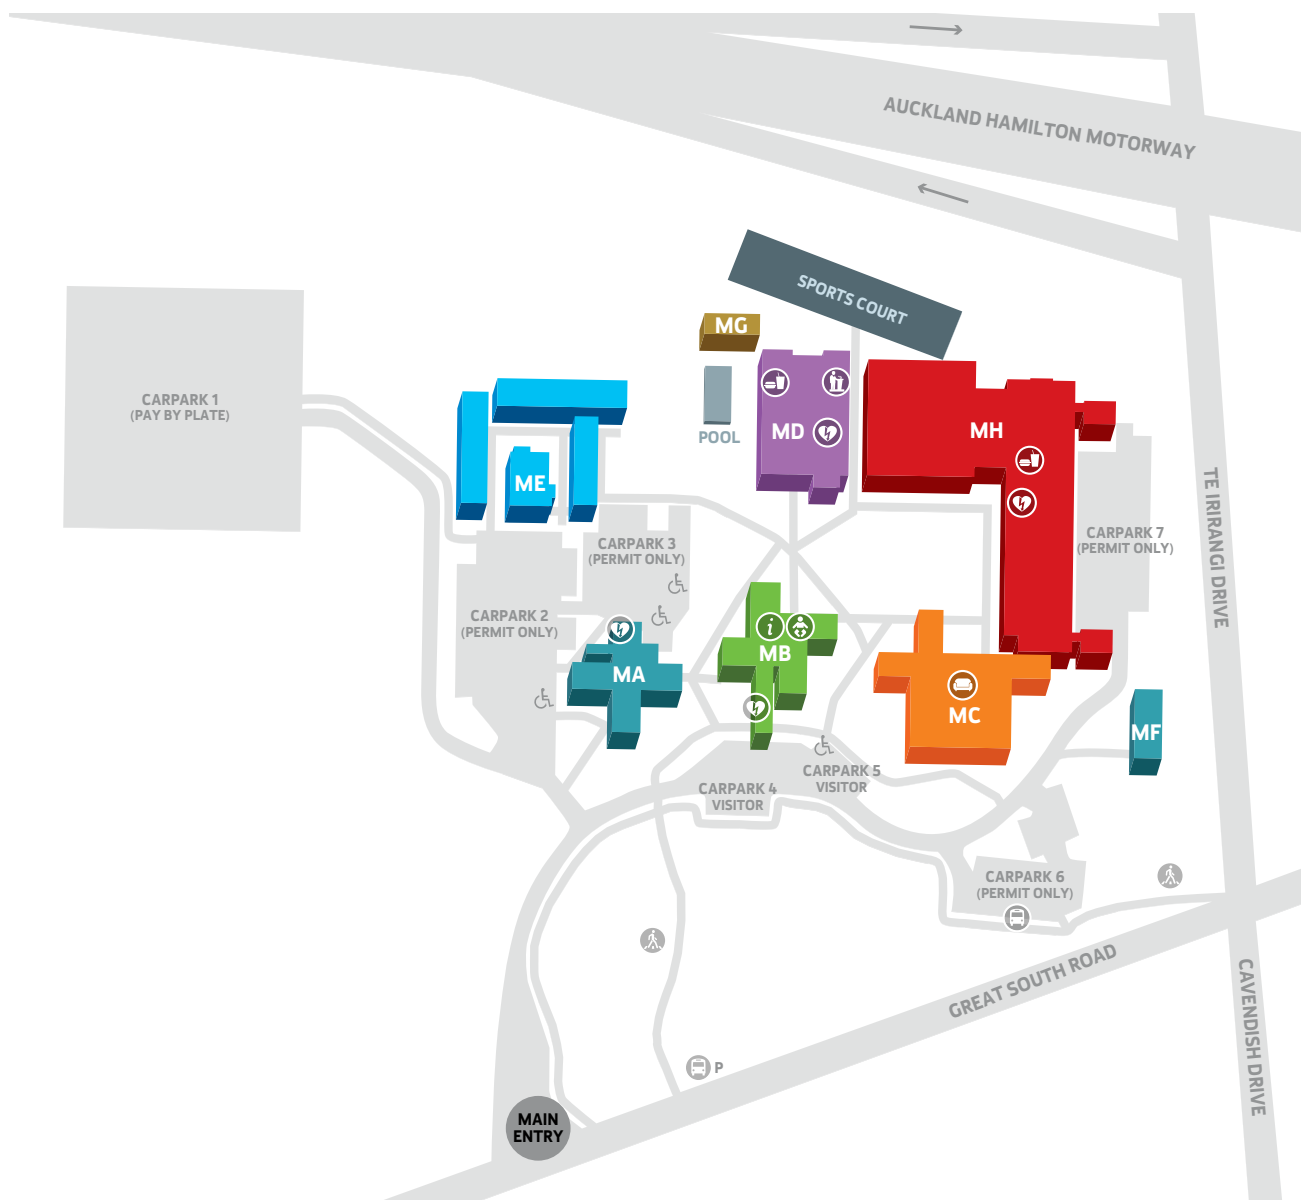

AUT SOUTH CAMPUS

640 Great South Road, Manukau, Auckland

SERVICES AND FACILITIES

AUT Student Association (AUTSA) – ME building

Boardroom – Level 3, MB building

Café – Level 2, MD building and level 1, MH building

AUT Security – MF building

Fitness Centre – Level 1, MD building

Learning Lab – Level 1, MA building

Library – Level 1, MA building

Student Counselling & Mental Health – Level 1, MB building

Student Medical Centre – Level 1, MB building

Tech Central – Level 2, MA building

STUDENT HUB & RECEPTION

Level 1, MB building

- Student Hub
- Student lounge & study space
- Café
- Conference facility
- Intercampus shuttle bus stop
- Public transport
- Pedestrian access
- Baby feeding room
- Mobility parks
- Defibrillator
 - MA1** Main lobby
 - MB101** Corridor
 - MD100** Corridor
 - MH101** Kiosk near main lift