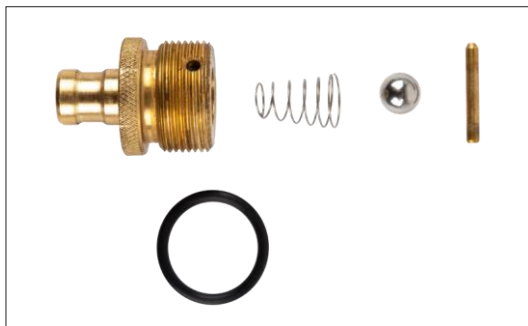

# COMPLETE FIREFIGHTING KNAPSACK - PARTS SHEET

UMVUBU  
PUMP

U68-UMVUBU

NOZZLE

TYGA10

DEFLECTOR  
PLATE

TYGA09

PUMP  
HANDLE  
STANDARD

TYGA35

TYGA25 LID

HOSE14-1M HOSE 1M  
12MM

U68-1005 SHOULDER  
STRAP C/W  
T-BARS  
40MM X 2

TYGA53 TAILPIECE COMPLETE

TYGA49 PISTON COMPLETE

TYGA51 GLAND COMPLETE