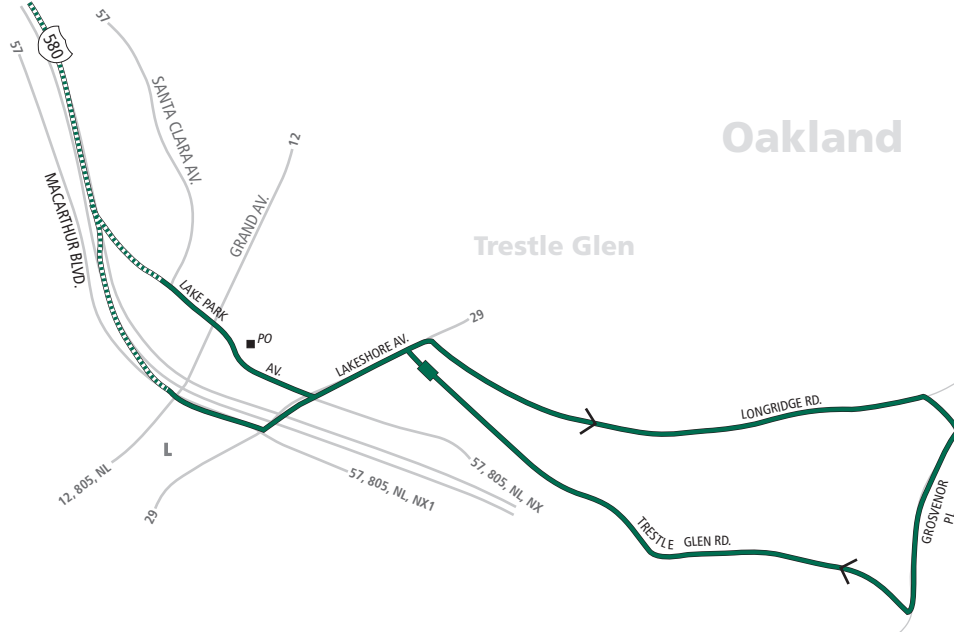

B Monday through Friday except holidays To Trestle Glen

Salesforce Transit Center	Arrives Lakeshore Ave. & Longridge Blvd.	Leaves Lakeshore Ave. & Longridge Blvd.	Longridge Rd. & Grosvenor Pl.	Trestle Glen Rd. & Lakeshore Ave.
7:25a	7:43a	7:49a	7:54a	8:04a
4:30p	—	4:48p	4:53p	5:00p
5:10p	—	5:38p	5:43p	5:50p
5:38p	—	6:03p	6:08p	6:15p
6:10p	—	6:35p	6:40p	6:47p
6:30p	—	6:55p	7:00p	7:07p
6:55p	—	7:16p	7:21p	7:28p

B

AC TRANSIT SCHEDULE

EFFECTIVE:

August 12, 2018 (revised)

Oakland

Trestle Glen Road
Lakeshore Ave.
Lake Park Ave.

San Francisco

Salesforce Transit Center

Line B will continue
to accept local
passengers.

Transbay Bus

Monday through Friday except
holidays

*Local Passengers Permitted for
Local Fare*

Line B

to San Francisco
Salesforce Transit Center
via freeway (no stops)

- Line B
- Line B Service with No Stops