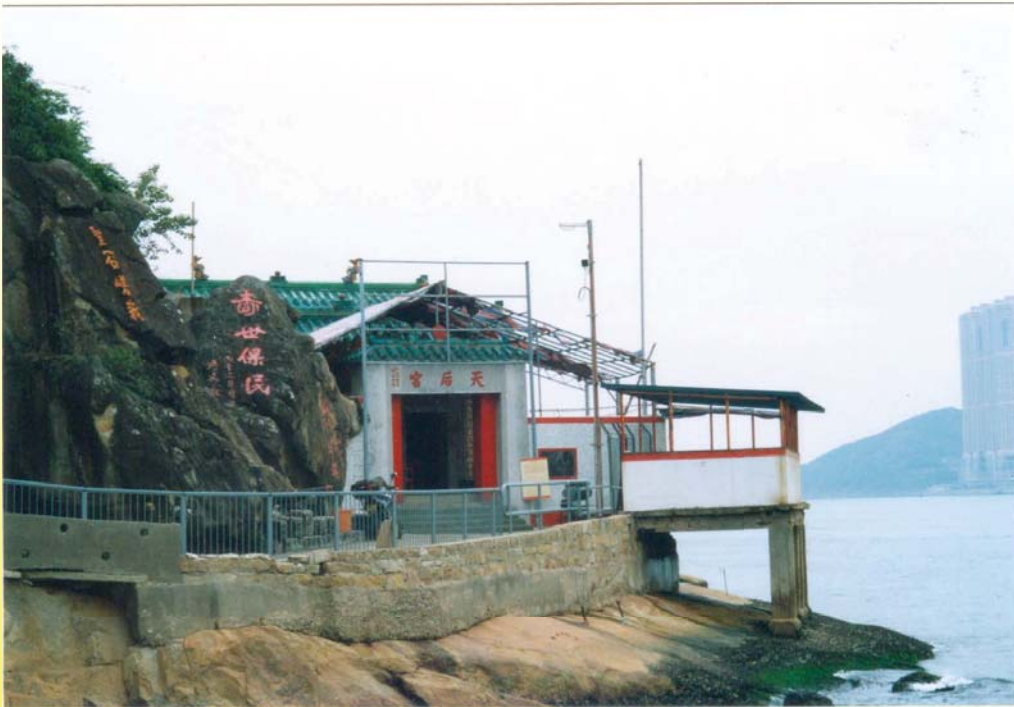

九龍觀塘鯉魚門馬環村天后廟
Tin Hau Temple, Ma Wan Tsuen, Lei Yue Mun, Kwun Tong, KLN

Number 1374

九龍觀塘鯉魚門馬環村天后廟
Tin Hau Temple, Ma Wan Tsuen, Lei Yue Mun, Kwun Tong, KLN

Number 1374