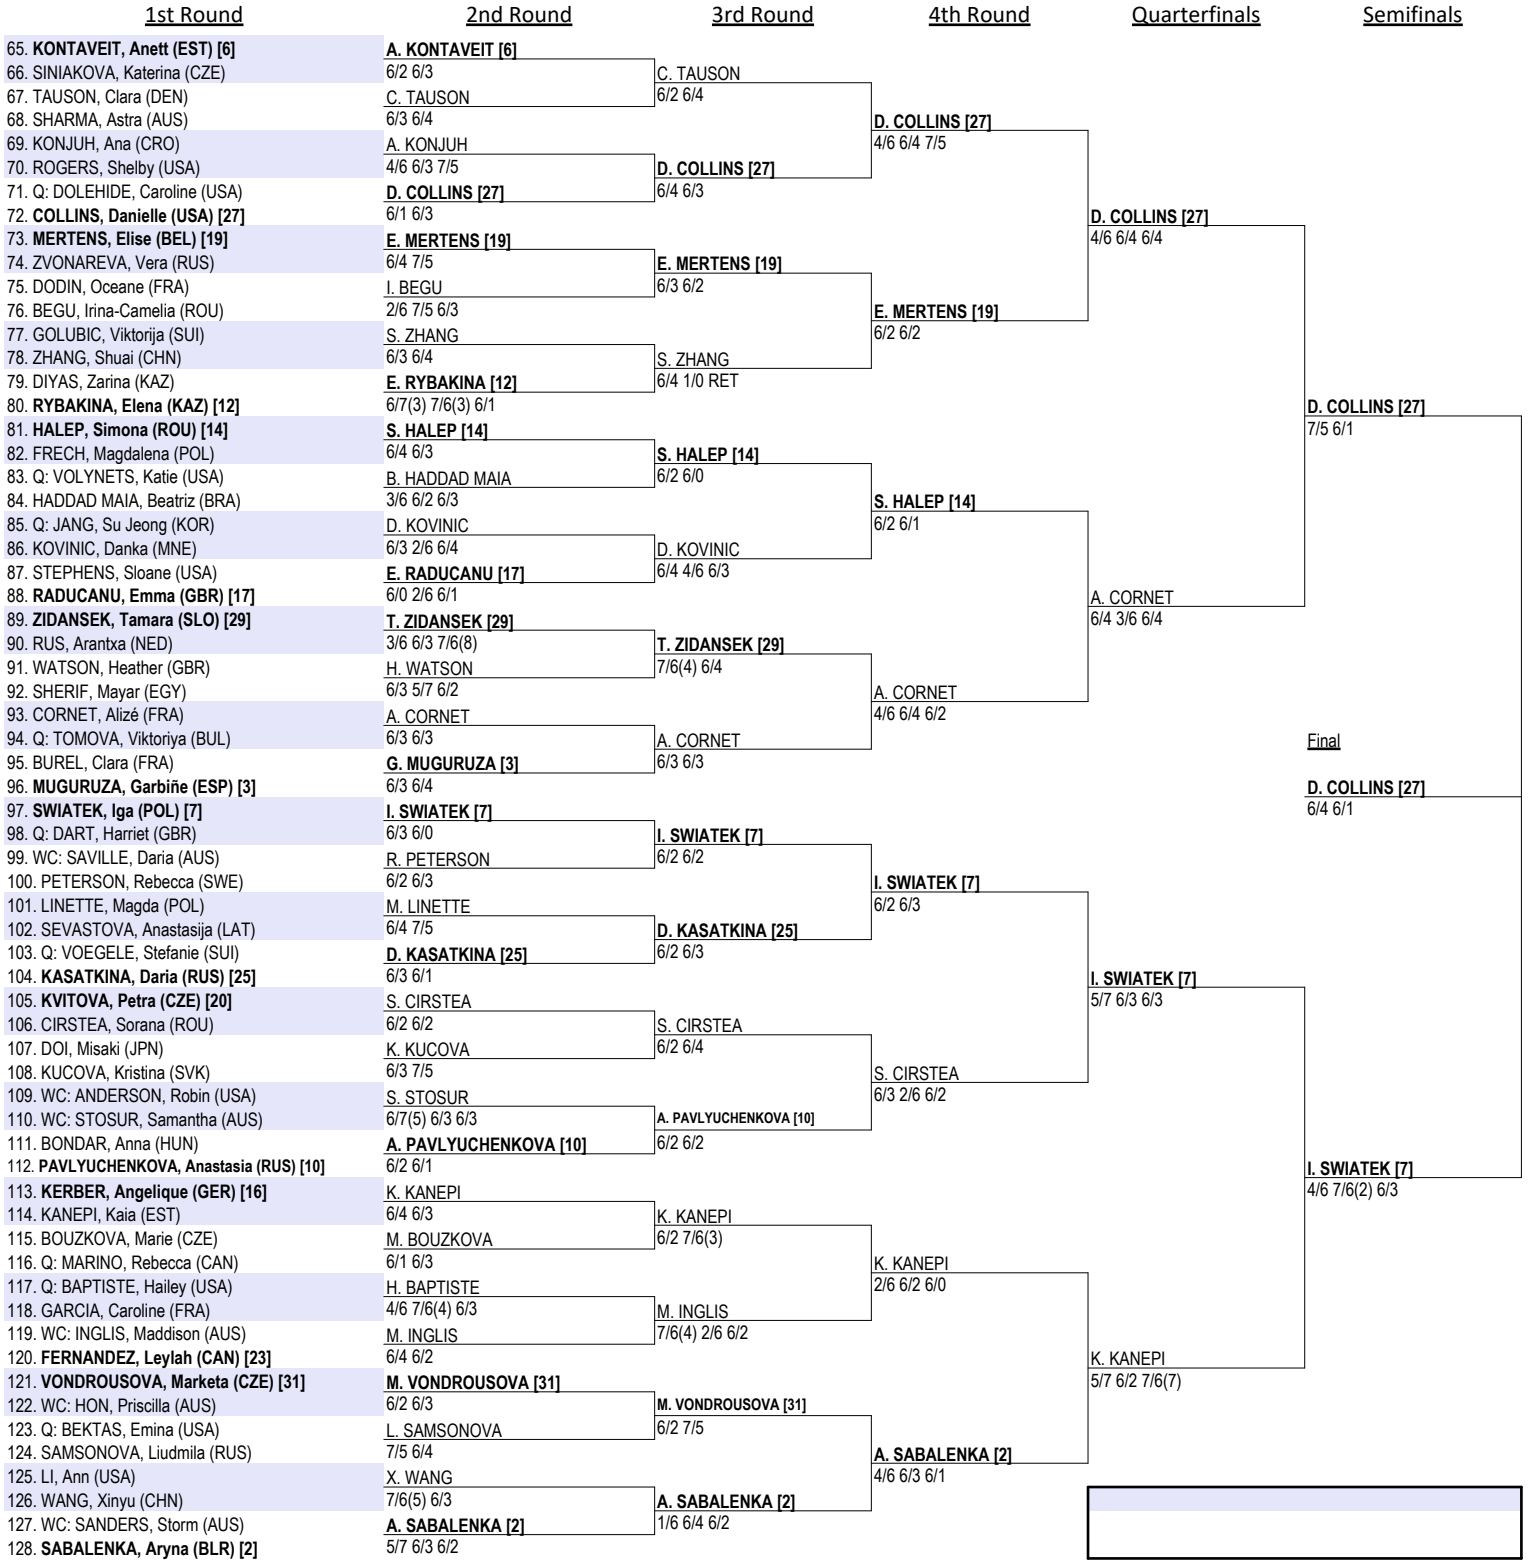

Australian Open 2022 - Women's Singles

Final

A. BARTY [1]

6/1 6/3

M. KEYS

6/3 6/2

SEEDED PLAYERS	SEEDED PLAYERS
1. BARTY, Ashleigh	9.
2. SABALENKA, Aryna	10. PAVLYUCHENKOVA, Anastasia
3. MUGURUZA, Garbiñe	11. KENIN, Sofia
4. KREJCIKOVA, Barbora	12. RYBAKINA, Elena
5. SAKKARI, Maria	13. OSAKA, Naomi
6. KONTAVEIT, Anett	14. HALEP, Simona
7. SWIATEK, Iga	15. SVITOLINA, Elina
8. BADOSA, Paula	16. KERBER, Angelique

Australian Open 2022 - Women's Singles

SEEDED PLAYERS	SEEDED PLAYERS
17. RADUCANU, Emma	25. KASATKINA, Daria
18. GAUFF, Coco	26. OSTAPENKO, Jelena
19. MERTENS, Elise	27. COLLINS, Danielle
20. KVITOVA, Petra	28. KUDERMETOVA, Veronika
21. PEGULA, Jessica	29. ZIDANSEK, Tamara
22. BENCIC, Belinda	30. GIORGI, Camila
23. FERNANDEZ, Leylah	31. VONDROUSOVA, Marketa
24. AZARENKA, Victoria	32. SORRIBES TORMO, Sara