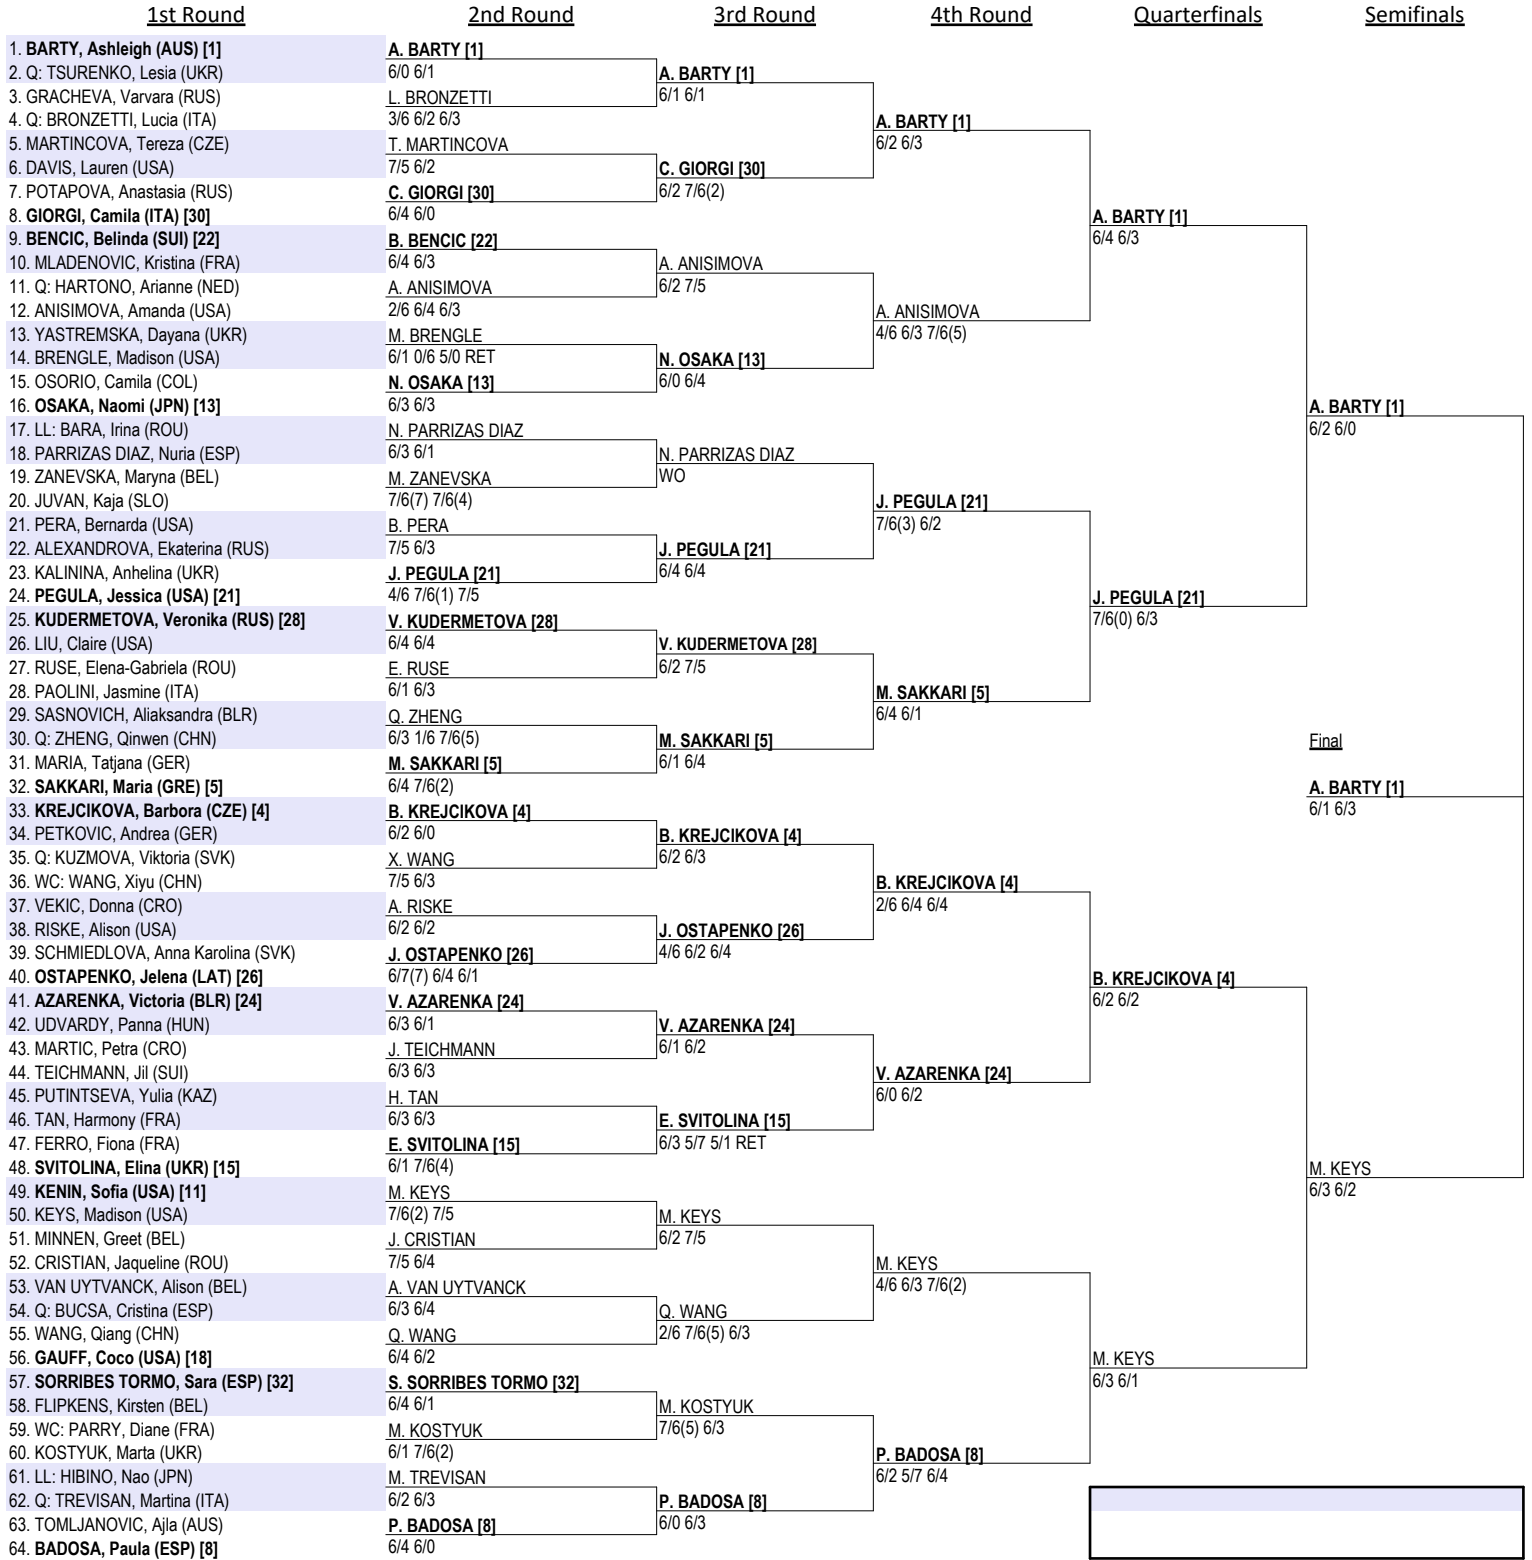

Australian Open 2022 - Women's Singles

Final

A. BARTY [1]

6/1 6/3

M. KEYS

6/3 6/2

SEEDED PLAYERS	SEEDED PLAYERS
1. BARTY, Ashleigh	9.
2. SABALENKA, Aryna	10. PAVLYUCHENKOVA, Anastasia
3. MUGURUZA, Garbiñe	11. KENIN, Sofia
4. KREJCIKOVA, Barbora	12. RYBAKINA, Elena
5. SAKKARI, Maria	13. OSAKA, Naomi
6. KONTAVEIT, Anett	14. HALEP, Simona
7. SWIATEK, Iga	15. SVITOLINA, Elina
8. BADOSA, Paula	16. KERBER, Angelique

Australian Open 2022 - Women's Singles

SEEDED PLAYERS	SEEDED PLAYERS
17. RADUCANU, Emma	25. KASATKINA, Daria
18. GAUFF, Coco	26. OSTAPENKO, Jelena
19. MERTENS, Elise	27. COLLINS, Danielle
20. KVITOVA, Petra	28. KUDERMETOVA, Veronika
21. PEGULA, Jessica	29. ZIDANSEK, Tamara
22. BENCIC, Belinda	30. GIORGI, Camila
23. FERNANDEZ, Leylah	31. VONDROUSOVA, Marketa
24. AZARENKA, Victoria	32. SORRIBES TORMO, Sara