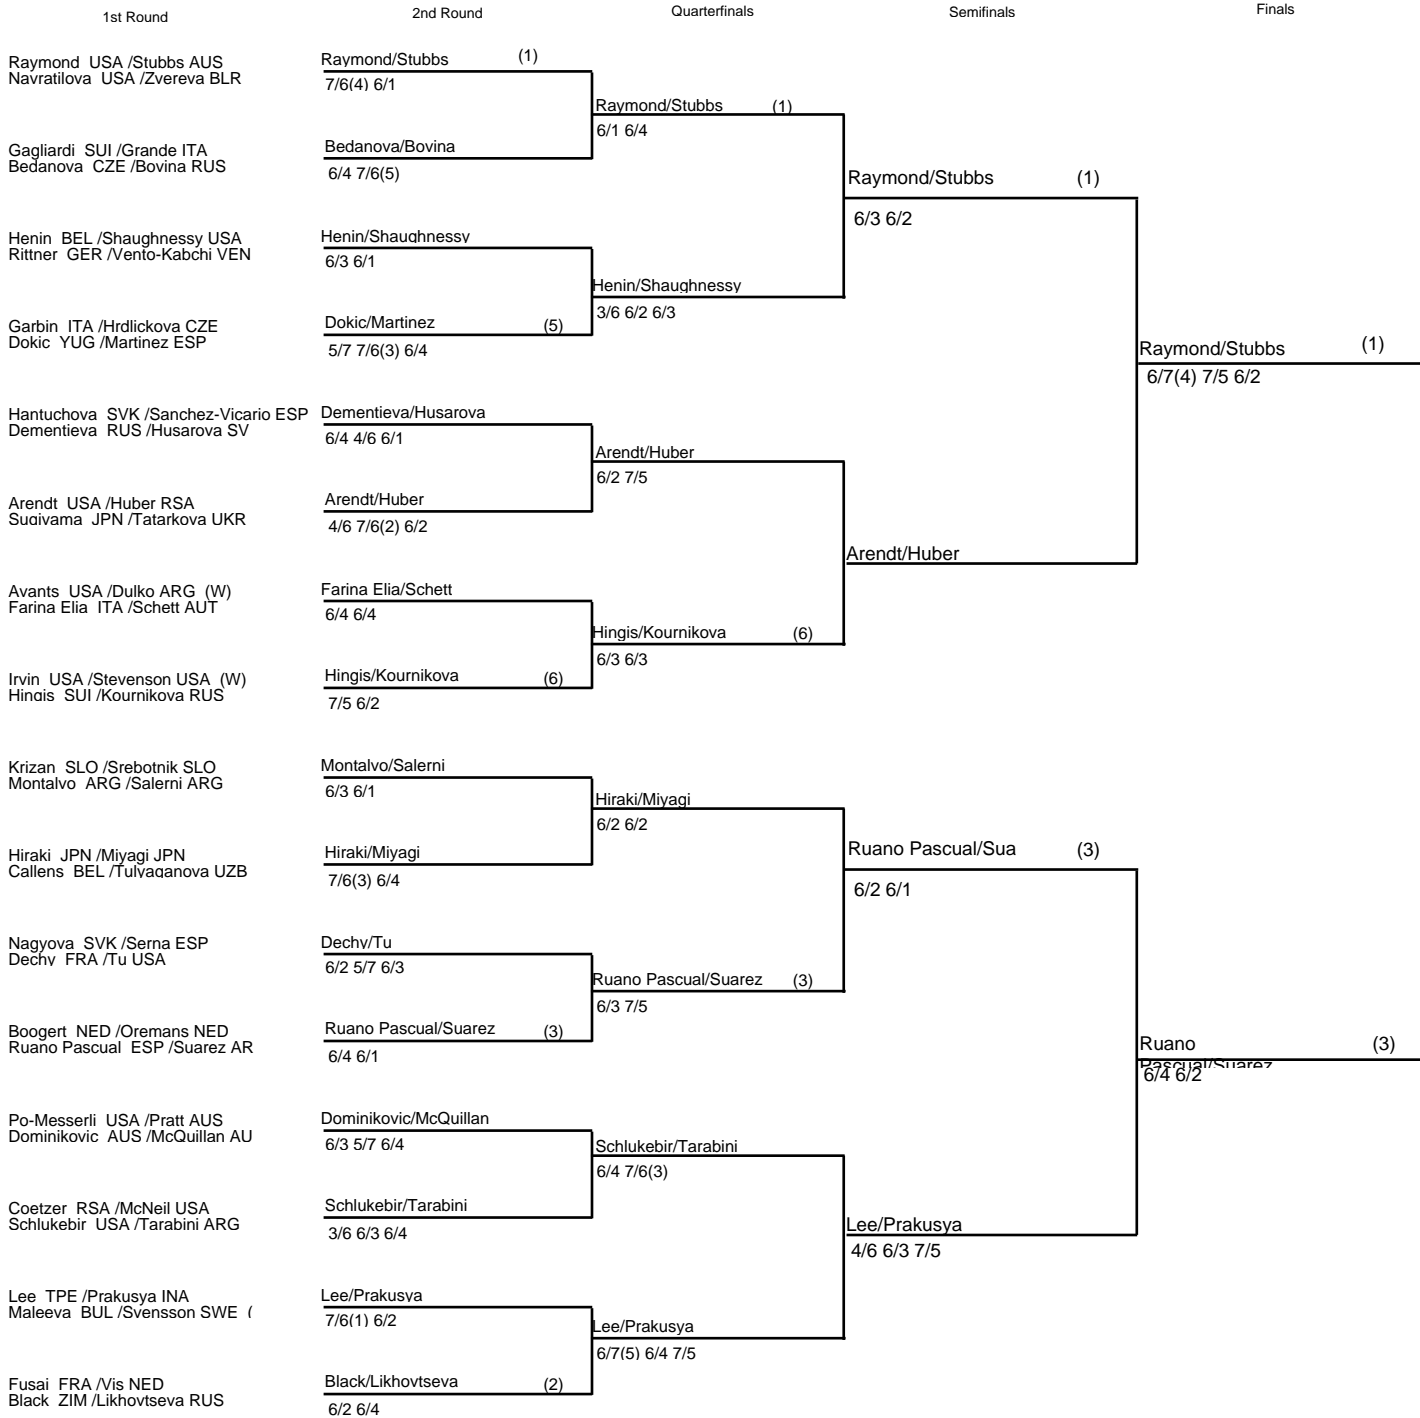

NASDAQ-100 Open 2002 Women's Singles

Champion: S. Williams
7/5 7/6

NASDAQ-100 Open 2002 Women's Singles

Champion: S. Williams
7/5 7/6

NASDAQ-100 Open 2002 Women's Doubles

Champion
Raymond/Stubbs
7/6 6/7 6/3

SEEDS	RANK	
1	JIDKOVA	78
2	TALAJA	82
3	BEIGBEDER	87
4	OREMANS	88
5	GUBACSI	89
6	DYRBERG	90
7	HRDLICKOVA	91
8	RAZZANO	92
9	ARN	94
10	SELYUTINA	96
11	SALERNI	97
12	NEJEDLY	99
13	LOIT	101
14	PRAKUSYA	103
15	OBATA	106
16	CRAYBAS	107
17	LEE	108
18	SFAR	109
19	BACHEVA	110
20	FORETZ	111
21	WASHINGTON	114
22	KAPROS	115
23	DOMINIKOVIC	116
24	CALLENS	117