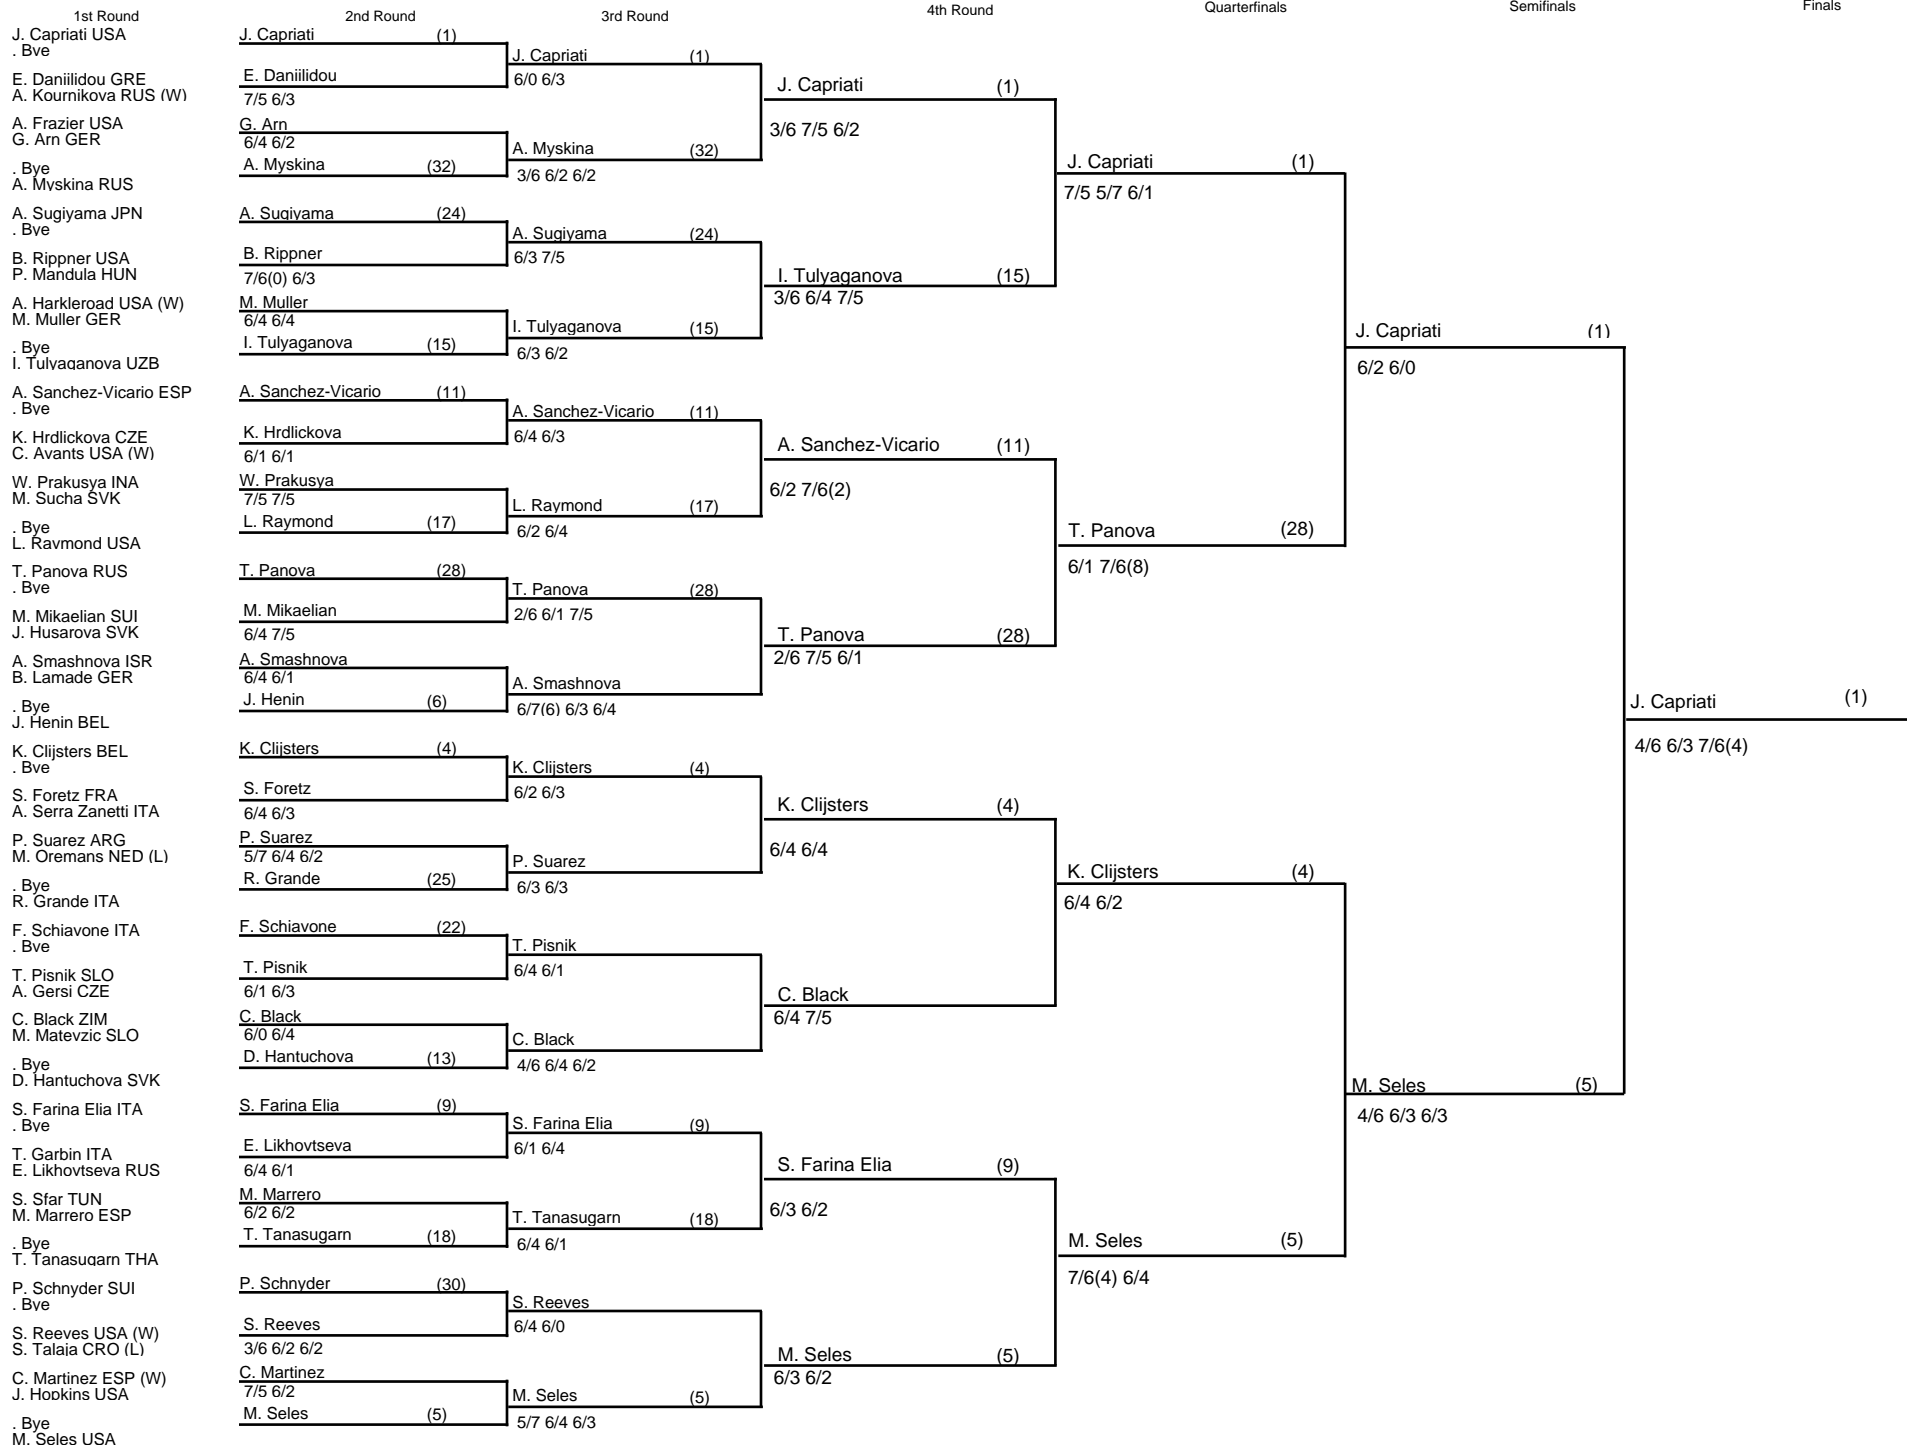

NASDAQ-100 Open 2002 Women's Singles

Champion: S. Williams
7/5 7/6

NASDAQ-100 Open 2002 Women's Singles

Champion: S. Williams
7/5 7/6

NASDAQ-100 Open 2002 Women's Doubles

Champion
Raymond/Stubbs
7/6 6/7 6/3