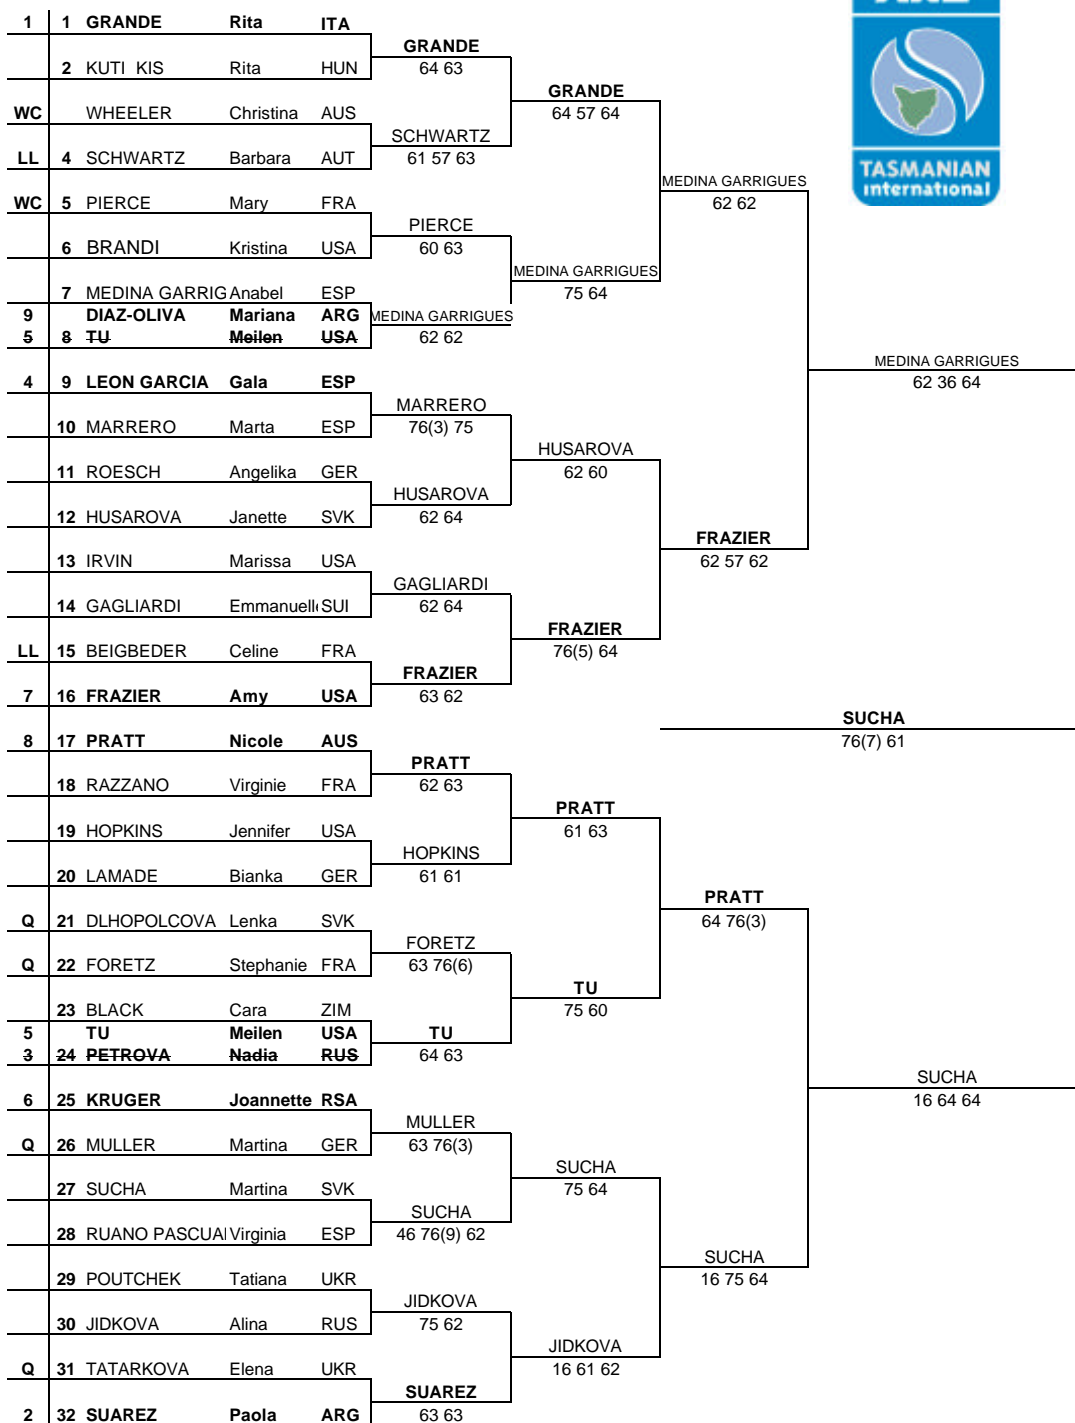

ANZ TASMANIAN INTERNATIONAL - SINGLES MAIN DRAW

Tournament ANZ TASMANIAN INTERNATIONAL 2002 **PRIZEMONEY**
 City HOBART, TASMANIA Winner US\$16,000
 Main Draw Date 6-12 JANUARY, 2002 Finalist US\$9,000
 Qualifying Date 4-5 JANUARY, 2002 3rd-4th US\$4,800
 Prize Money US\$110,000 5th-8th US\$2,600
 Draw 32 MAIN DRAW 9th-16th US\$1,450
 Surface REBOUND ACE 17th-32nd US\$800
 Cut Off BRANDI (79)

Tournament ANZ TASMANIAN INTERNATIONAL 2002

City HOBART, TASMANIA

Draw Date 6-12 JANUARY, 2002

Qualifying Date 4-6 JANUARY, 2002

Prize Money US\$110,000

Draw 32 QUALIFYING

Surface REBOUND ACE

Cut Off FISLOVA (217)

Tournament ANZ TASMANIAN INTERNATIONAL 2002
 City HOBART, TASMANIA
 Main Draw Date 6-12 JANUARY, 2002
 Qualifying Date 4-5 JANUARY, 2002
 Prize Money US\$ 110,000
 Draw 16 DRAW DOUBLES
 Surface REBOUND ACE
 Cut Off STONE / STOSUR (501)