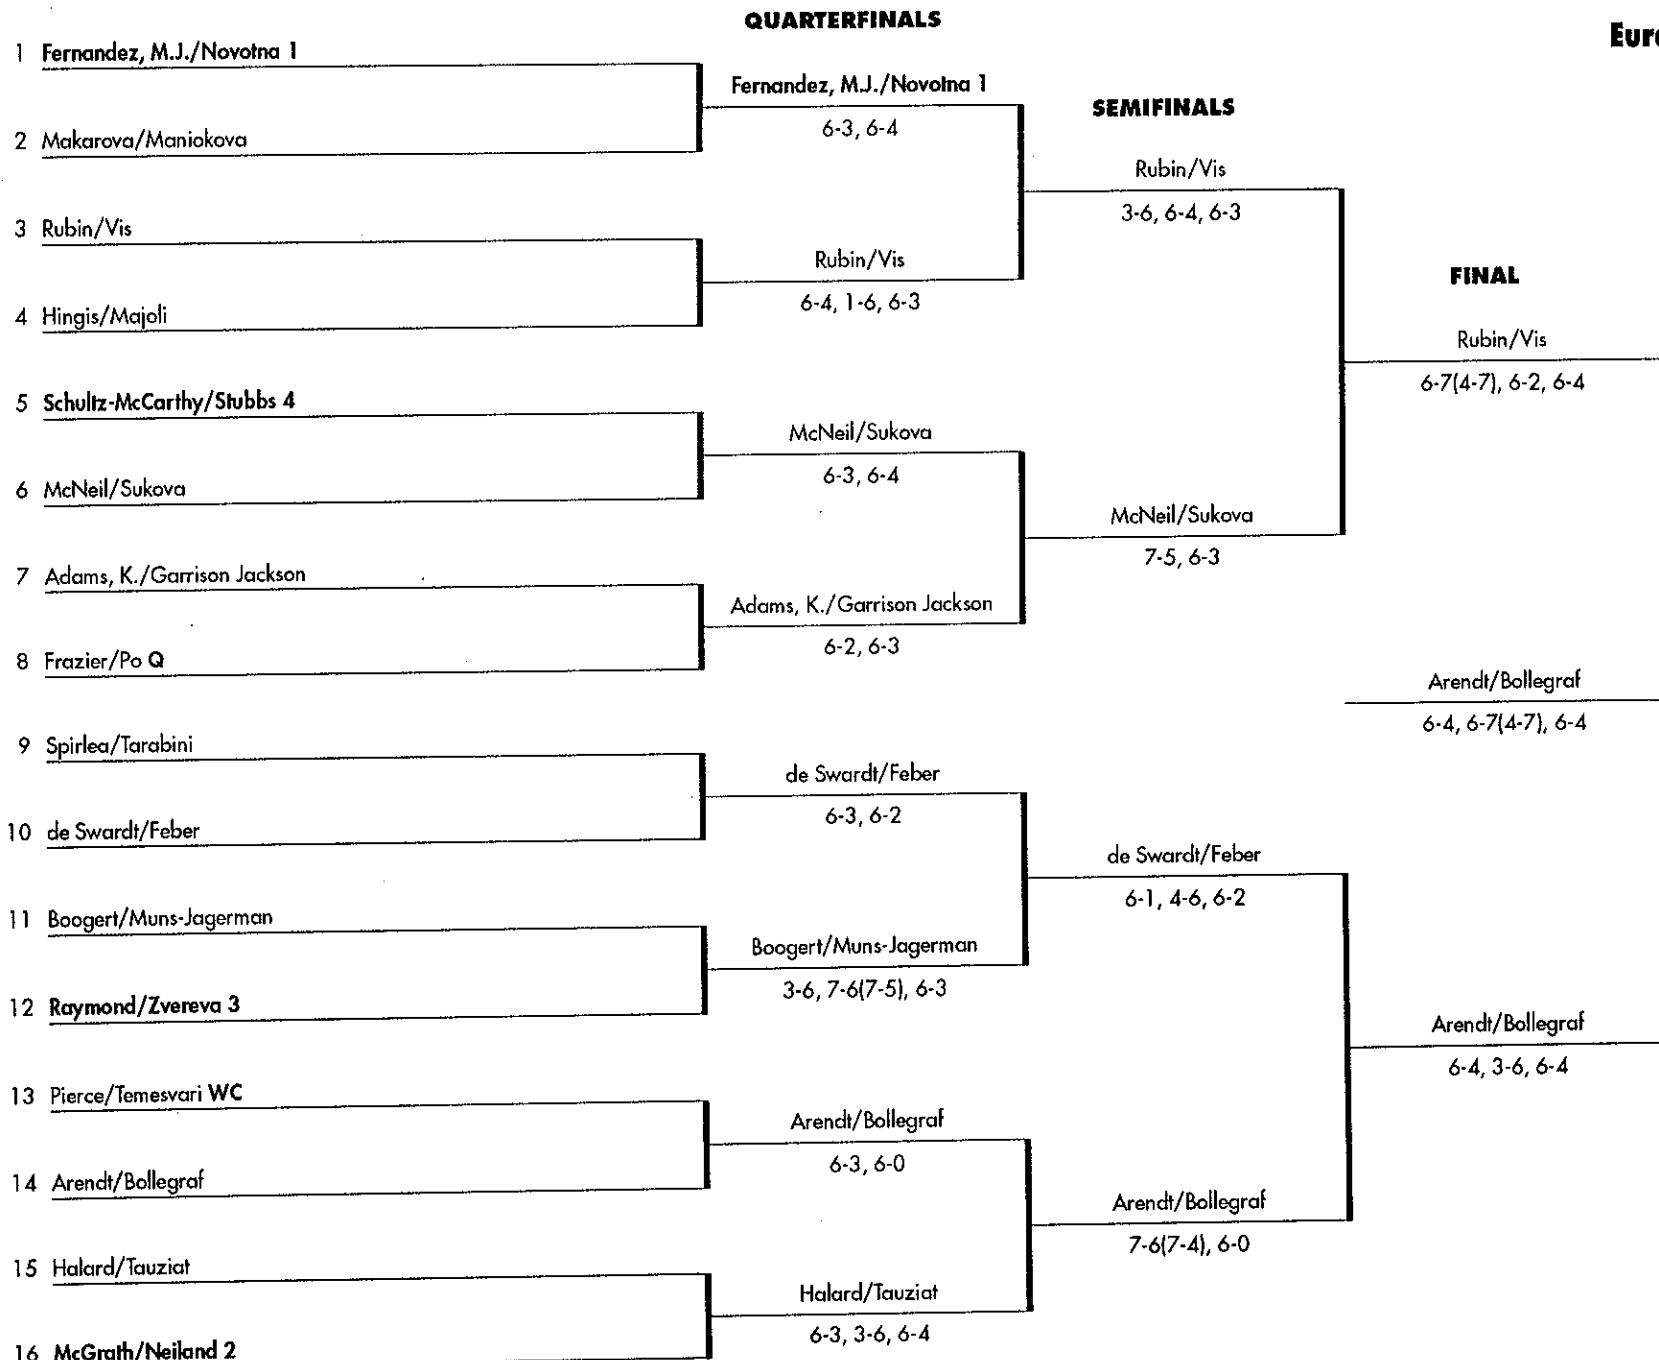

FIRST ROUND

European Indoors - Doubles

Zurich, Switzerland
Zurcher Saalsporthalle
October 2-8, 1995
$806,250
Hardcourt/Indoor

SINGLES	PRIZE MONEY
Winner	$44,500
Finalist	22,250
Semifinalists	14,875
Quarterfinalists	7,370
Round of 16	3,660

1. **Seeds**
2. 1 Fernandez, M.J./Novotna
   - 2 McGrath/Neiland
   - 3 Raymond/Zvereva
   - 4 Schultz-McCarthy/Stubbs