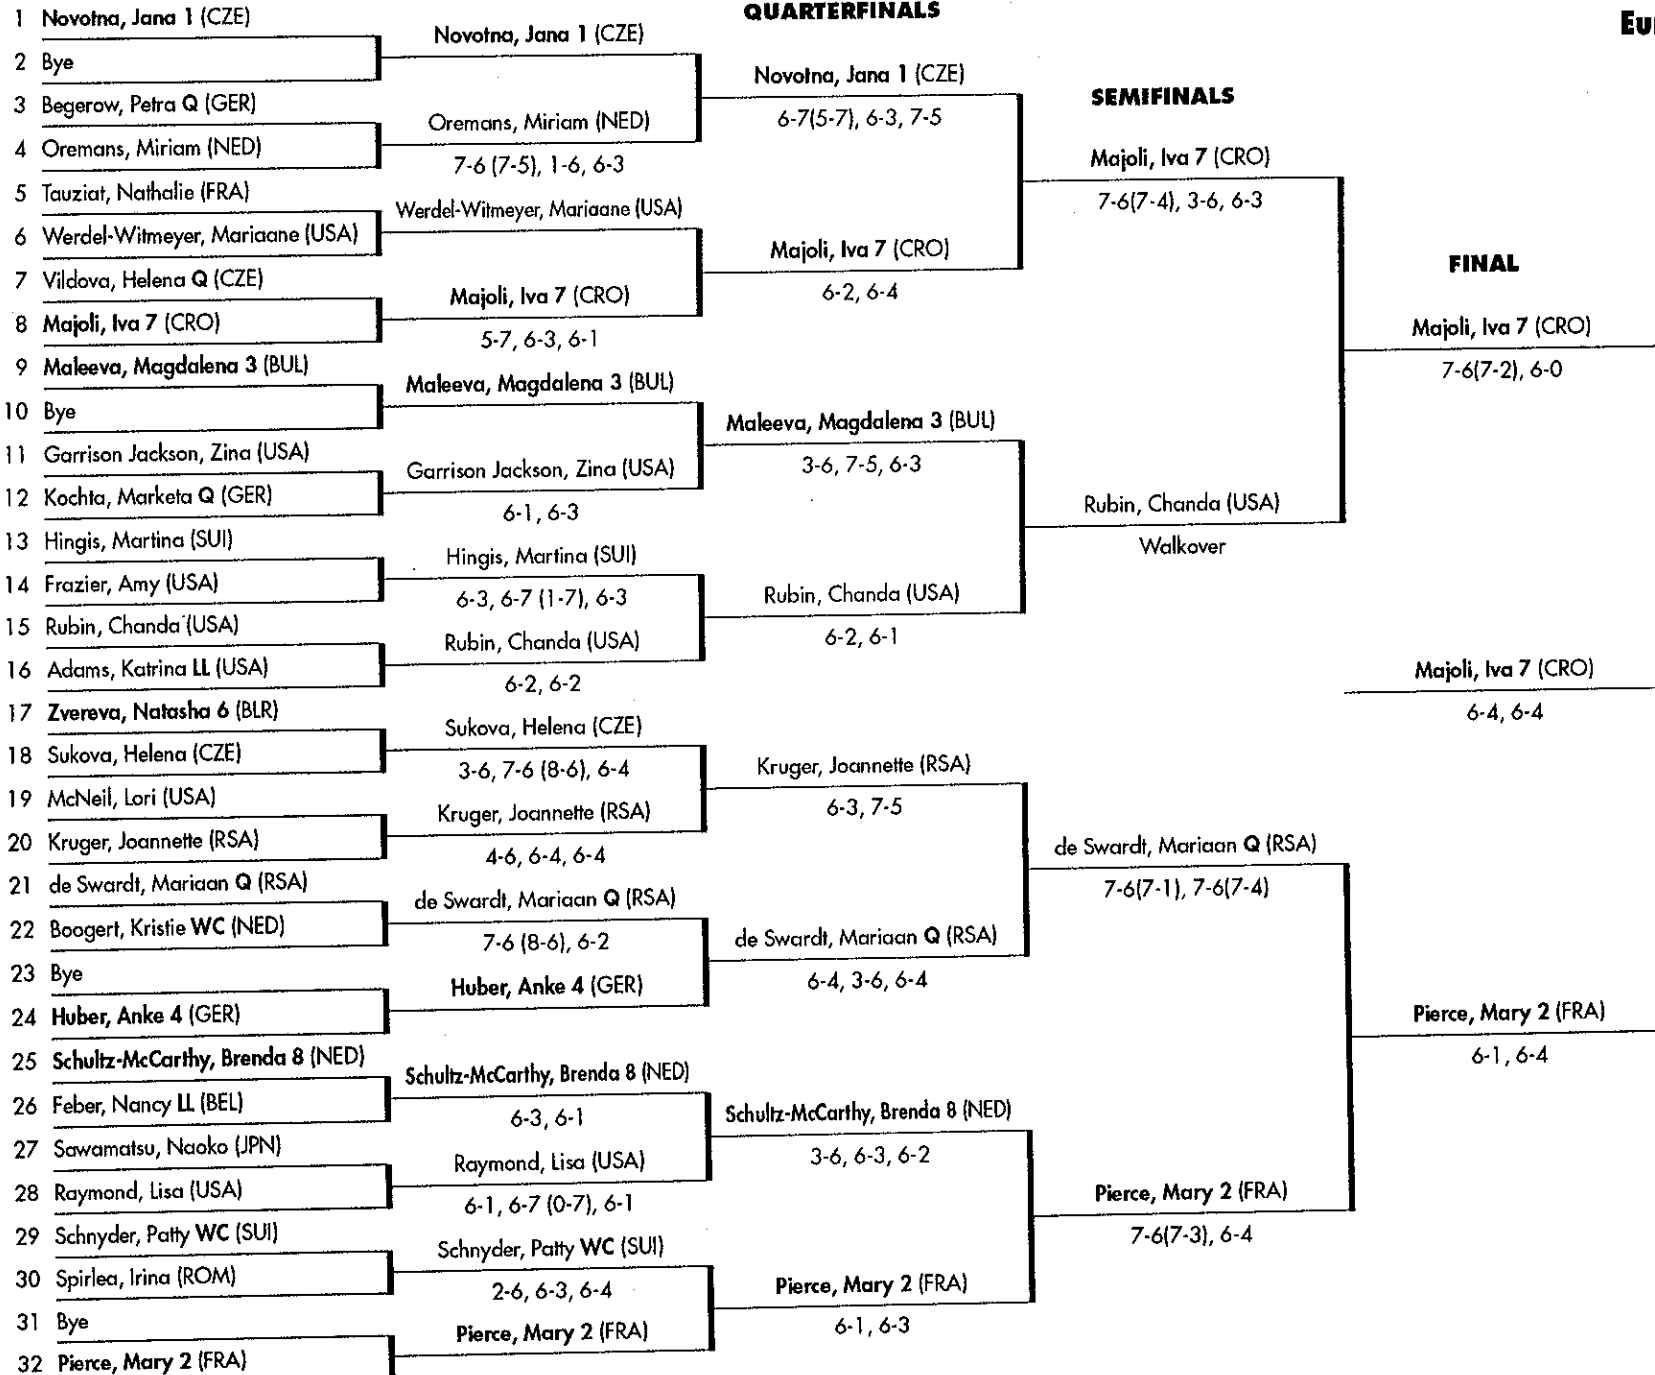

FIRST ROUND

SECOND ROUND

QUARTERFINALS

SEMIFINALS

FINAL

European Indoors - Singles

Zurich, Switzerland
 Zurcher Saalsporthalle
 October 2-8, 1995
 \$806,250
 Hardcourt/Indoor

SINGLES	PRIZE MONEY
Winner	\$148,500
Finalist	66,500
Semifinalists	33,530
Quarterfinalists	16,840
Round of 16	8,630
Round of 32	5,485

FIRST ROUND

European Indoors - Doubles

Zurich, Switzerland
 Zurcher Saalsporthalle
 October 2-8, 1995
 \$806,250
 Hardcourt/Indoor

SINGLES	PRIZE MONEY
Winner	\$44,500
Finalist	22,250
Semifinalists	14,875
Quarterfinalists	7,370
Round of 16	3,660

- Seeds**
- 1 Fernandez, M.J./Novotna
 - 2 McGrath/Neiland
 - 3 Raymond/Zvereva
 - 4 Schultz-McCarthy/Stubbs