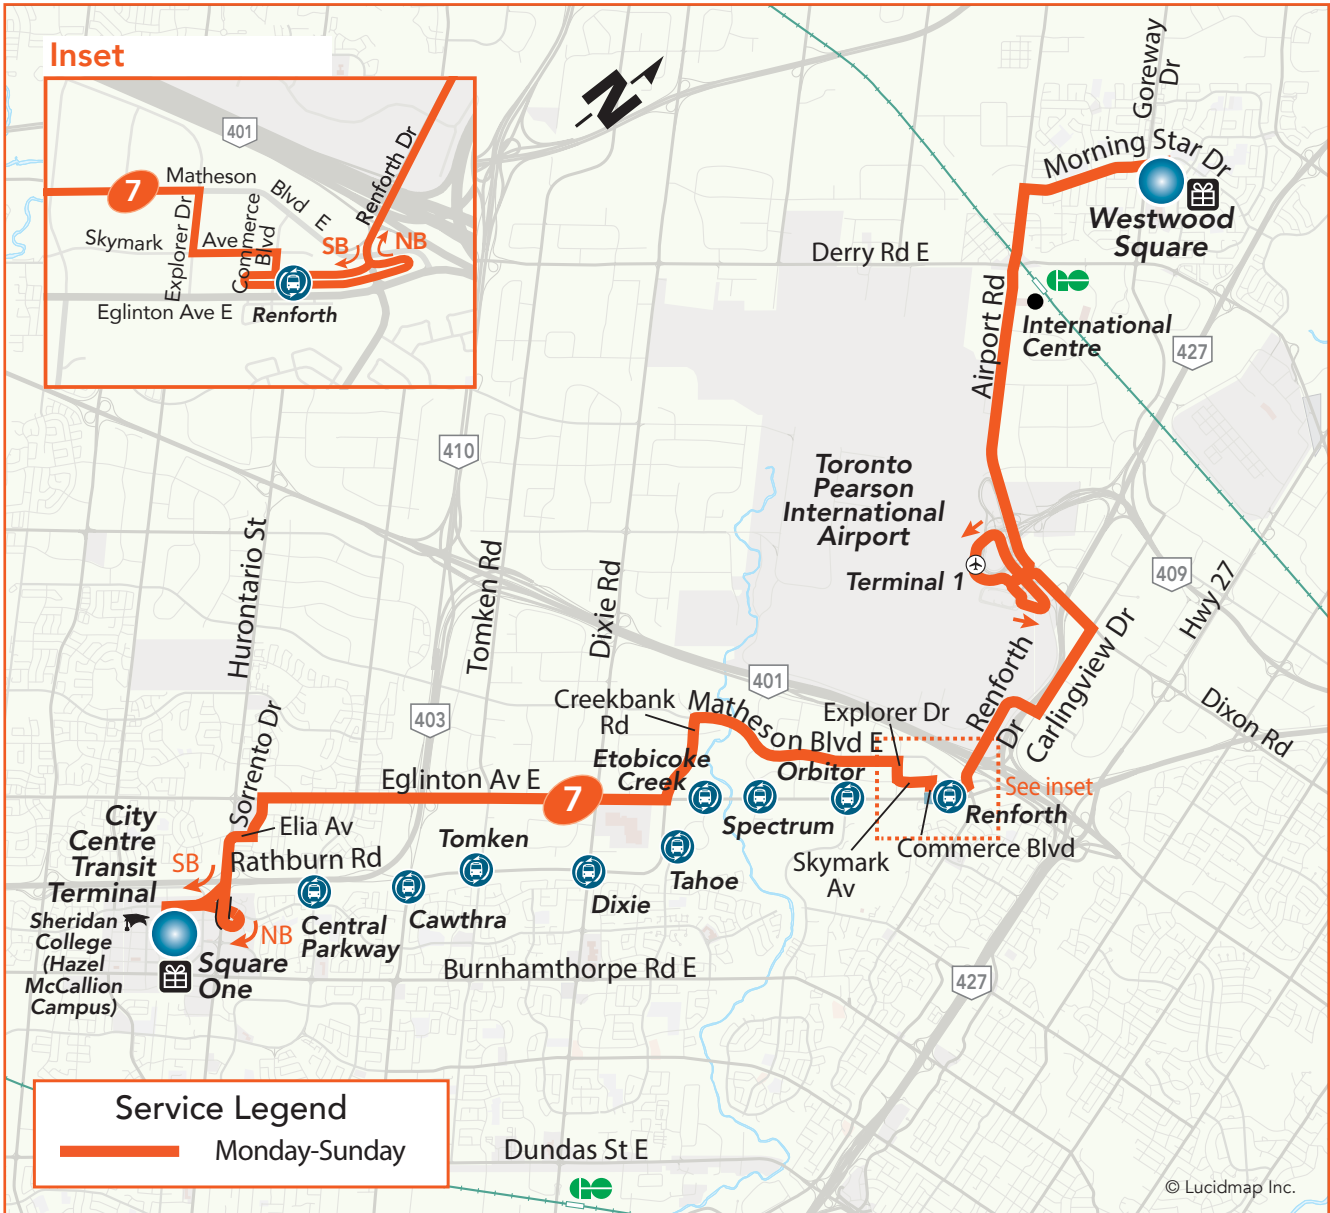

7

Airport

Local Route
Monday to Sunday

Northbound to Westwood Square
Southbound to City Centre Transit Terminal

Legend

- | | | |
|------------------------------------|--------------------|------------------|
| Terminal | TTC Subway Station | Library |
| Transitway Station | GO Train Station | Community Centre |
| High School, University or College | Hospital | Shopping Centre |