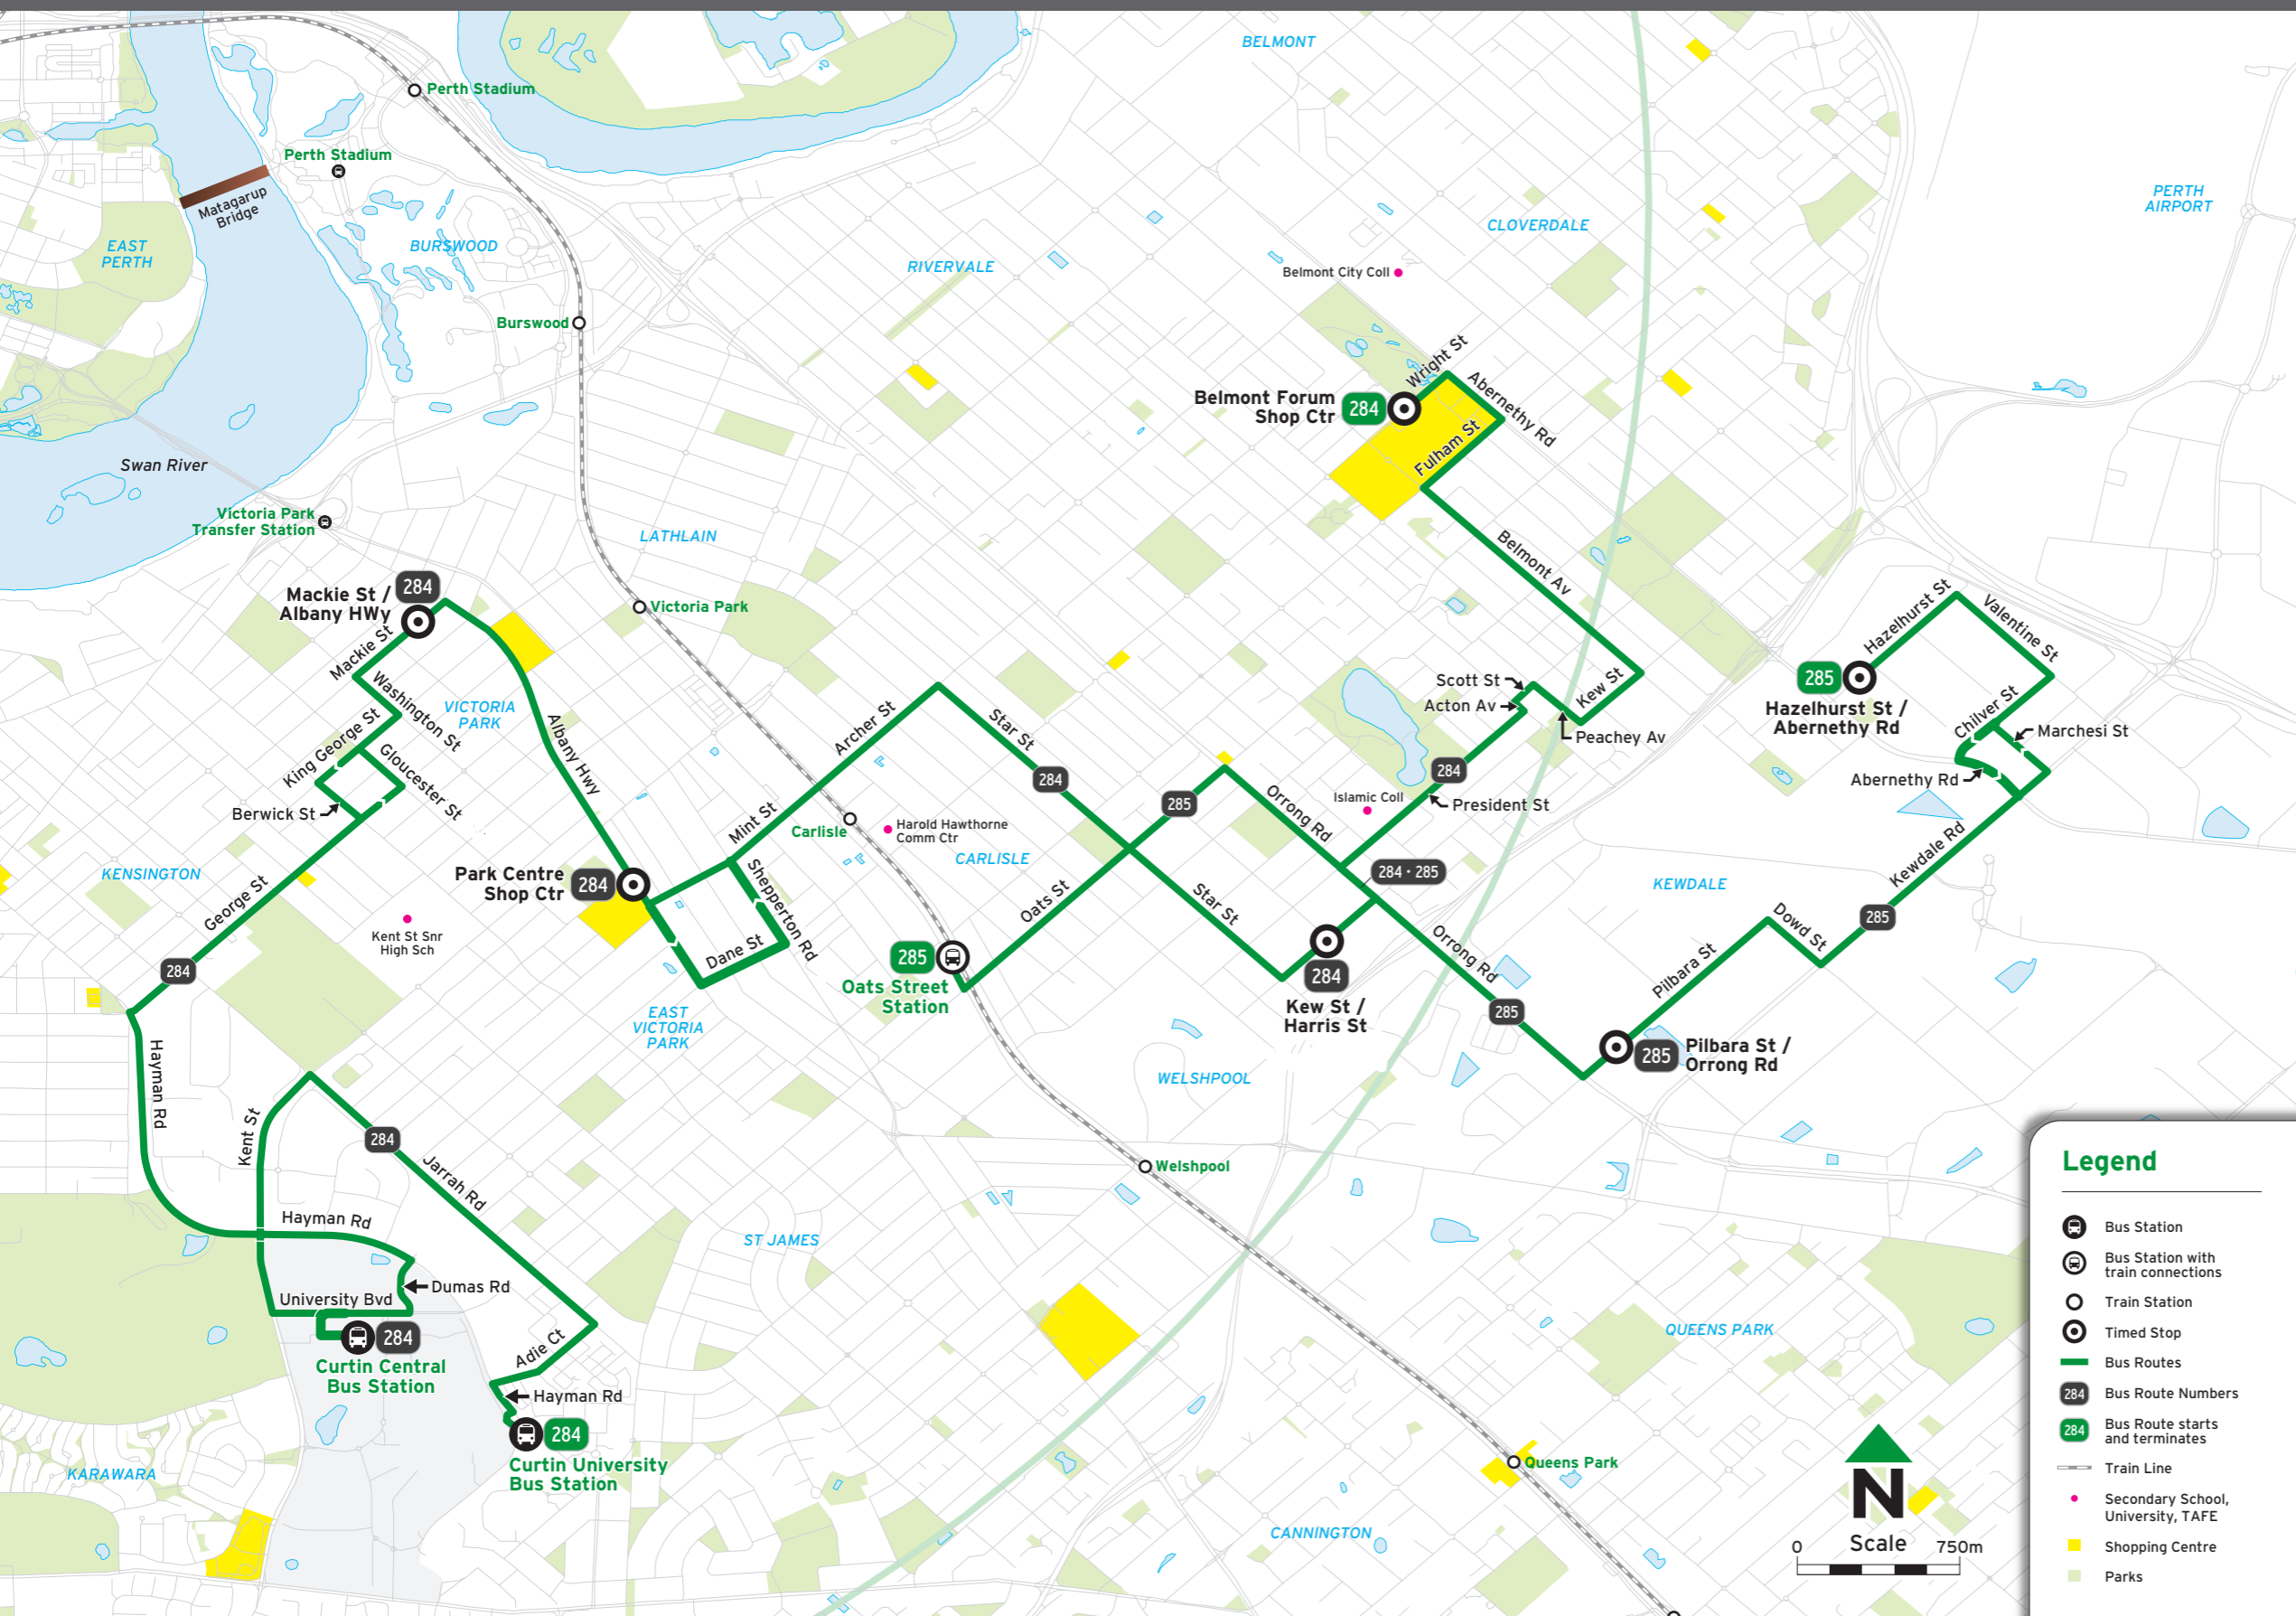

## Route 285 - To East Victoria Park

Timed Stops			
Stop No.	14225	25936	28223 / Stand 4
Route No.	Hazelhurst St / Abernethy Rd	Pilbara St / Orrong Rd	Oats Street Stn

Monday to Friday				
am	285 D	7:02	7:15	-
pm	285	3:50	3:59	4:14
	285	4:10	4:19	4:34
	285	5:05	5:14	5:28

### Legend

- D Departs from Belmont Forum Shop Ctr at 6.58am and terminates at Pilbara St before Orrong Rd, Welshpool.

If you report it.  
We repair it.

Don't let damaged bus stops go unreported. Speak to any Transperth staff member or report it via the app.

### Routes

**284** Curtin University Bus Stn - Belmont Forum Shop Ctr via Albany Hwy

**285** Oats Street Stn - Kewdale

For information about connections with other bus and train services, please use JourneyPlanner at [transperth.wa.gov.au](http://transperth.wa.gov.au)

### Suburbs

- Bentley
- Carlisle
- Cloverdale
- Como
- East Victoria Park
- Kensington
- Kewdale
- Victoria Park
- Welshpool

 All Transperth buses are accessible

**Legend**

- Bus Station
- Bus Station with train connections
- Train Station
- Timed Stop
- Bus Routes
- Bus Route Numbers
- Bus Route starts and terminates
- Train Line
- Secondary School, University, TAFE
- Shopping Centre
- Parks