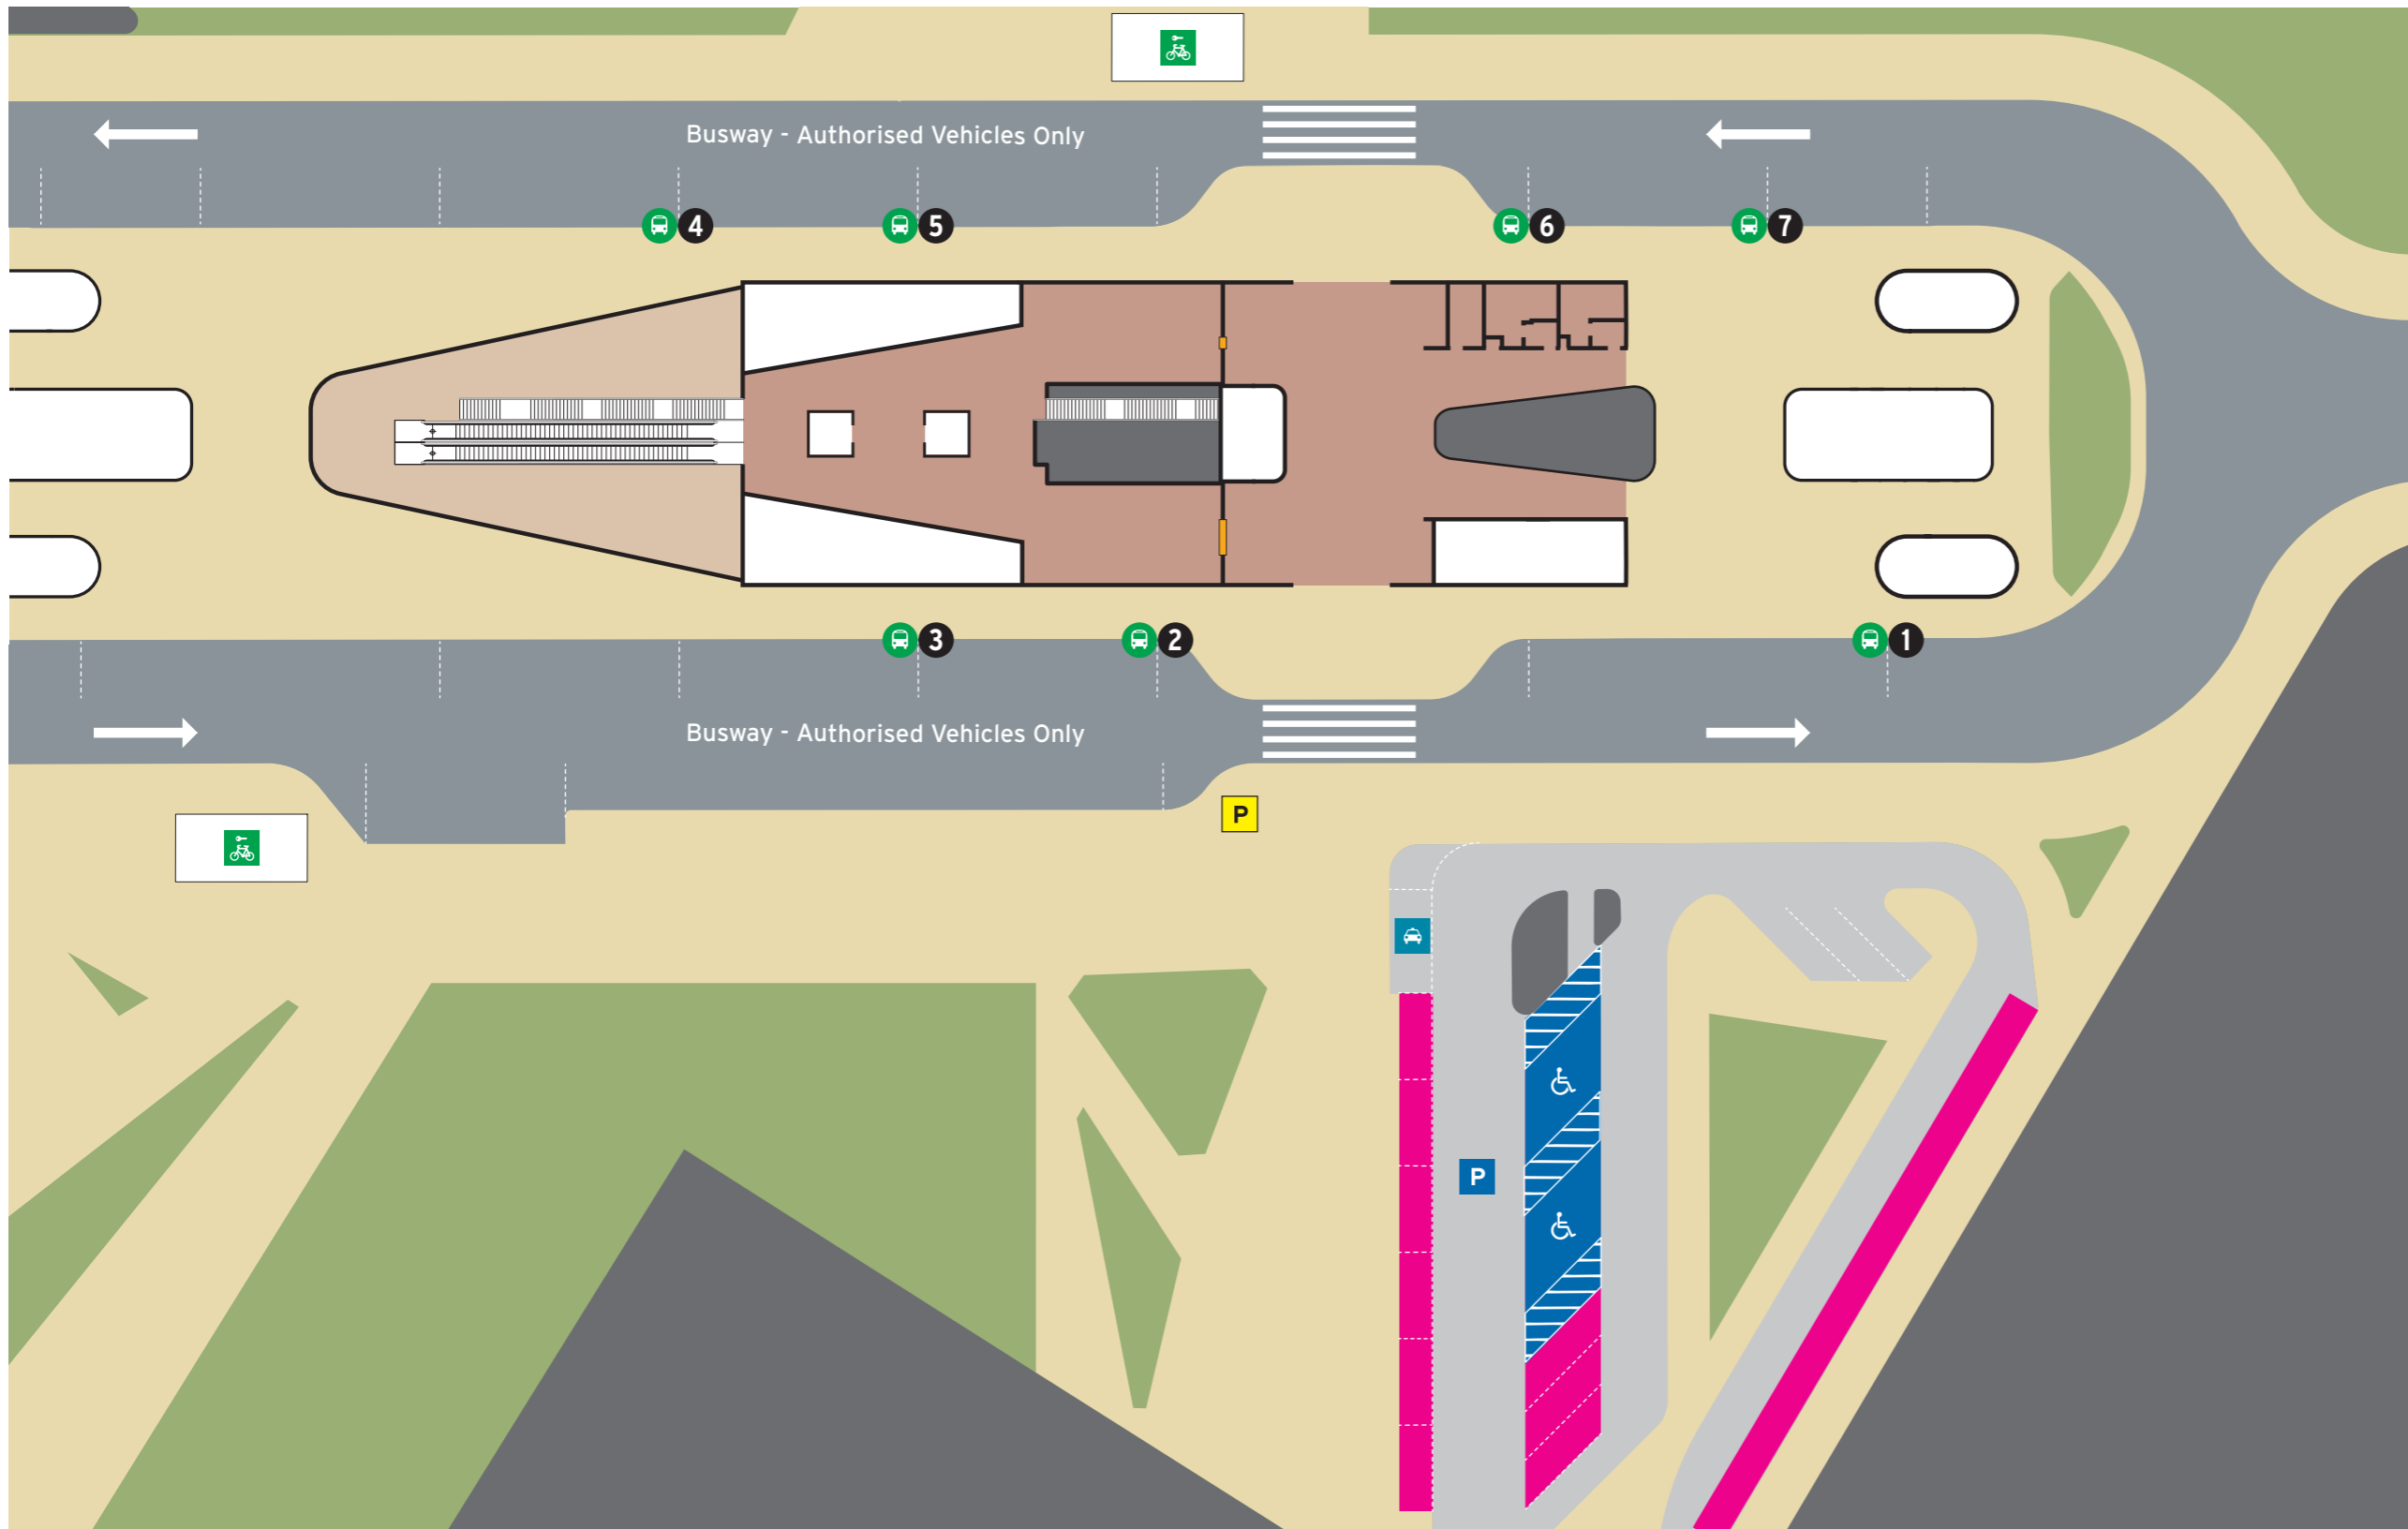

### Legend

 North Point	 Scale	 Redcliffe Station	 Transperth Parking	 Pathways  Platform	 Road  Non-Accessible Area
----------------------------------------------------------------------------------------------------	----------------------------------------------------------------------------------------------	-------------------------------------------------------------------------------------------------------	--------------------------------------------------------------------------------------------------------	--------------------------------------------------------------------------------------------------------------------------------------------------------------------------------------------------	---------------------------------------------------------------------------------------------------------------------------------------------------------------------------------------------------------

### Bus Stands

Stand	Route
1	940 Train Replacement to Perth 902
2	Set Down Train Replacement to High Wycombe 902
3	290, 291
4	39, 293
5	292
6	935
7	Set Down

Legend

North Point	Scale 0 12.6m	All Access	Lift	Ticket Barrier	Toilets - Male & Female Accessible	Toilets - Female	Transperth Parking	Concourse
		Escalator	Stairs	Bus Stand	Toilets - Male	Pathways	Road	Non-Accessible Area
						Platforms		

Legend

 North Point	 Scale	 All Access	 Escalator	 Stairs	 Platform
		 Pedestrian Access	 Lift	 Non-Accessible Area	

**P | Parking Information**

**When to pay**

**Operating Times**  
 Monday-Friday Fee applies  
 Saturday No charge  
 Sunday or Public Holiday No charge\*  
 \*Unless vehicle is parked overnight

		All Access	Motorbikes	ACROD Parking	Transperth Parking	Pathways	Non-Accessible Area
North Point	Scale	Short Term Parking				Platform	

**P Parking Information**

**When to pay**

**Operating Times**  
 Monday-Friday Fee applies  
 Saturday No charge  
 Sunday or Public Holiday No charge\*  
 \*Unless vehicle is parked overnight