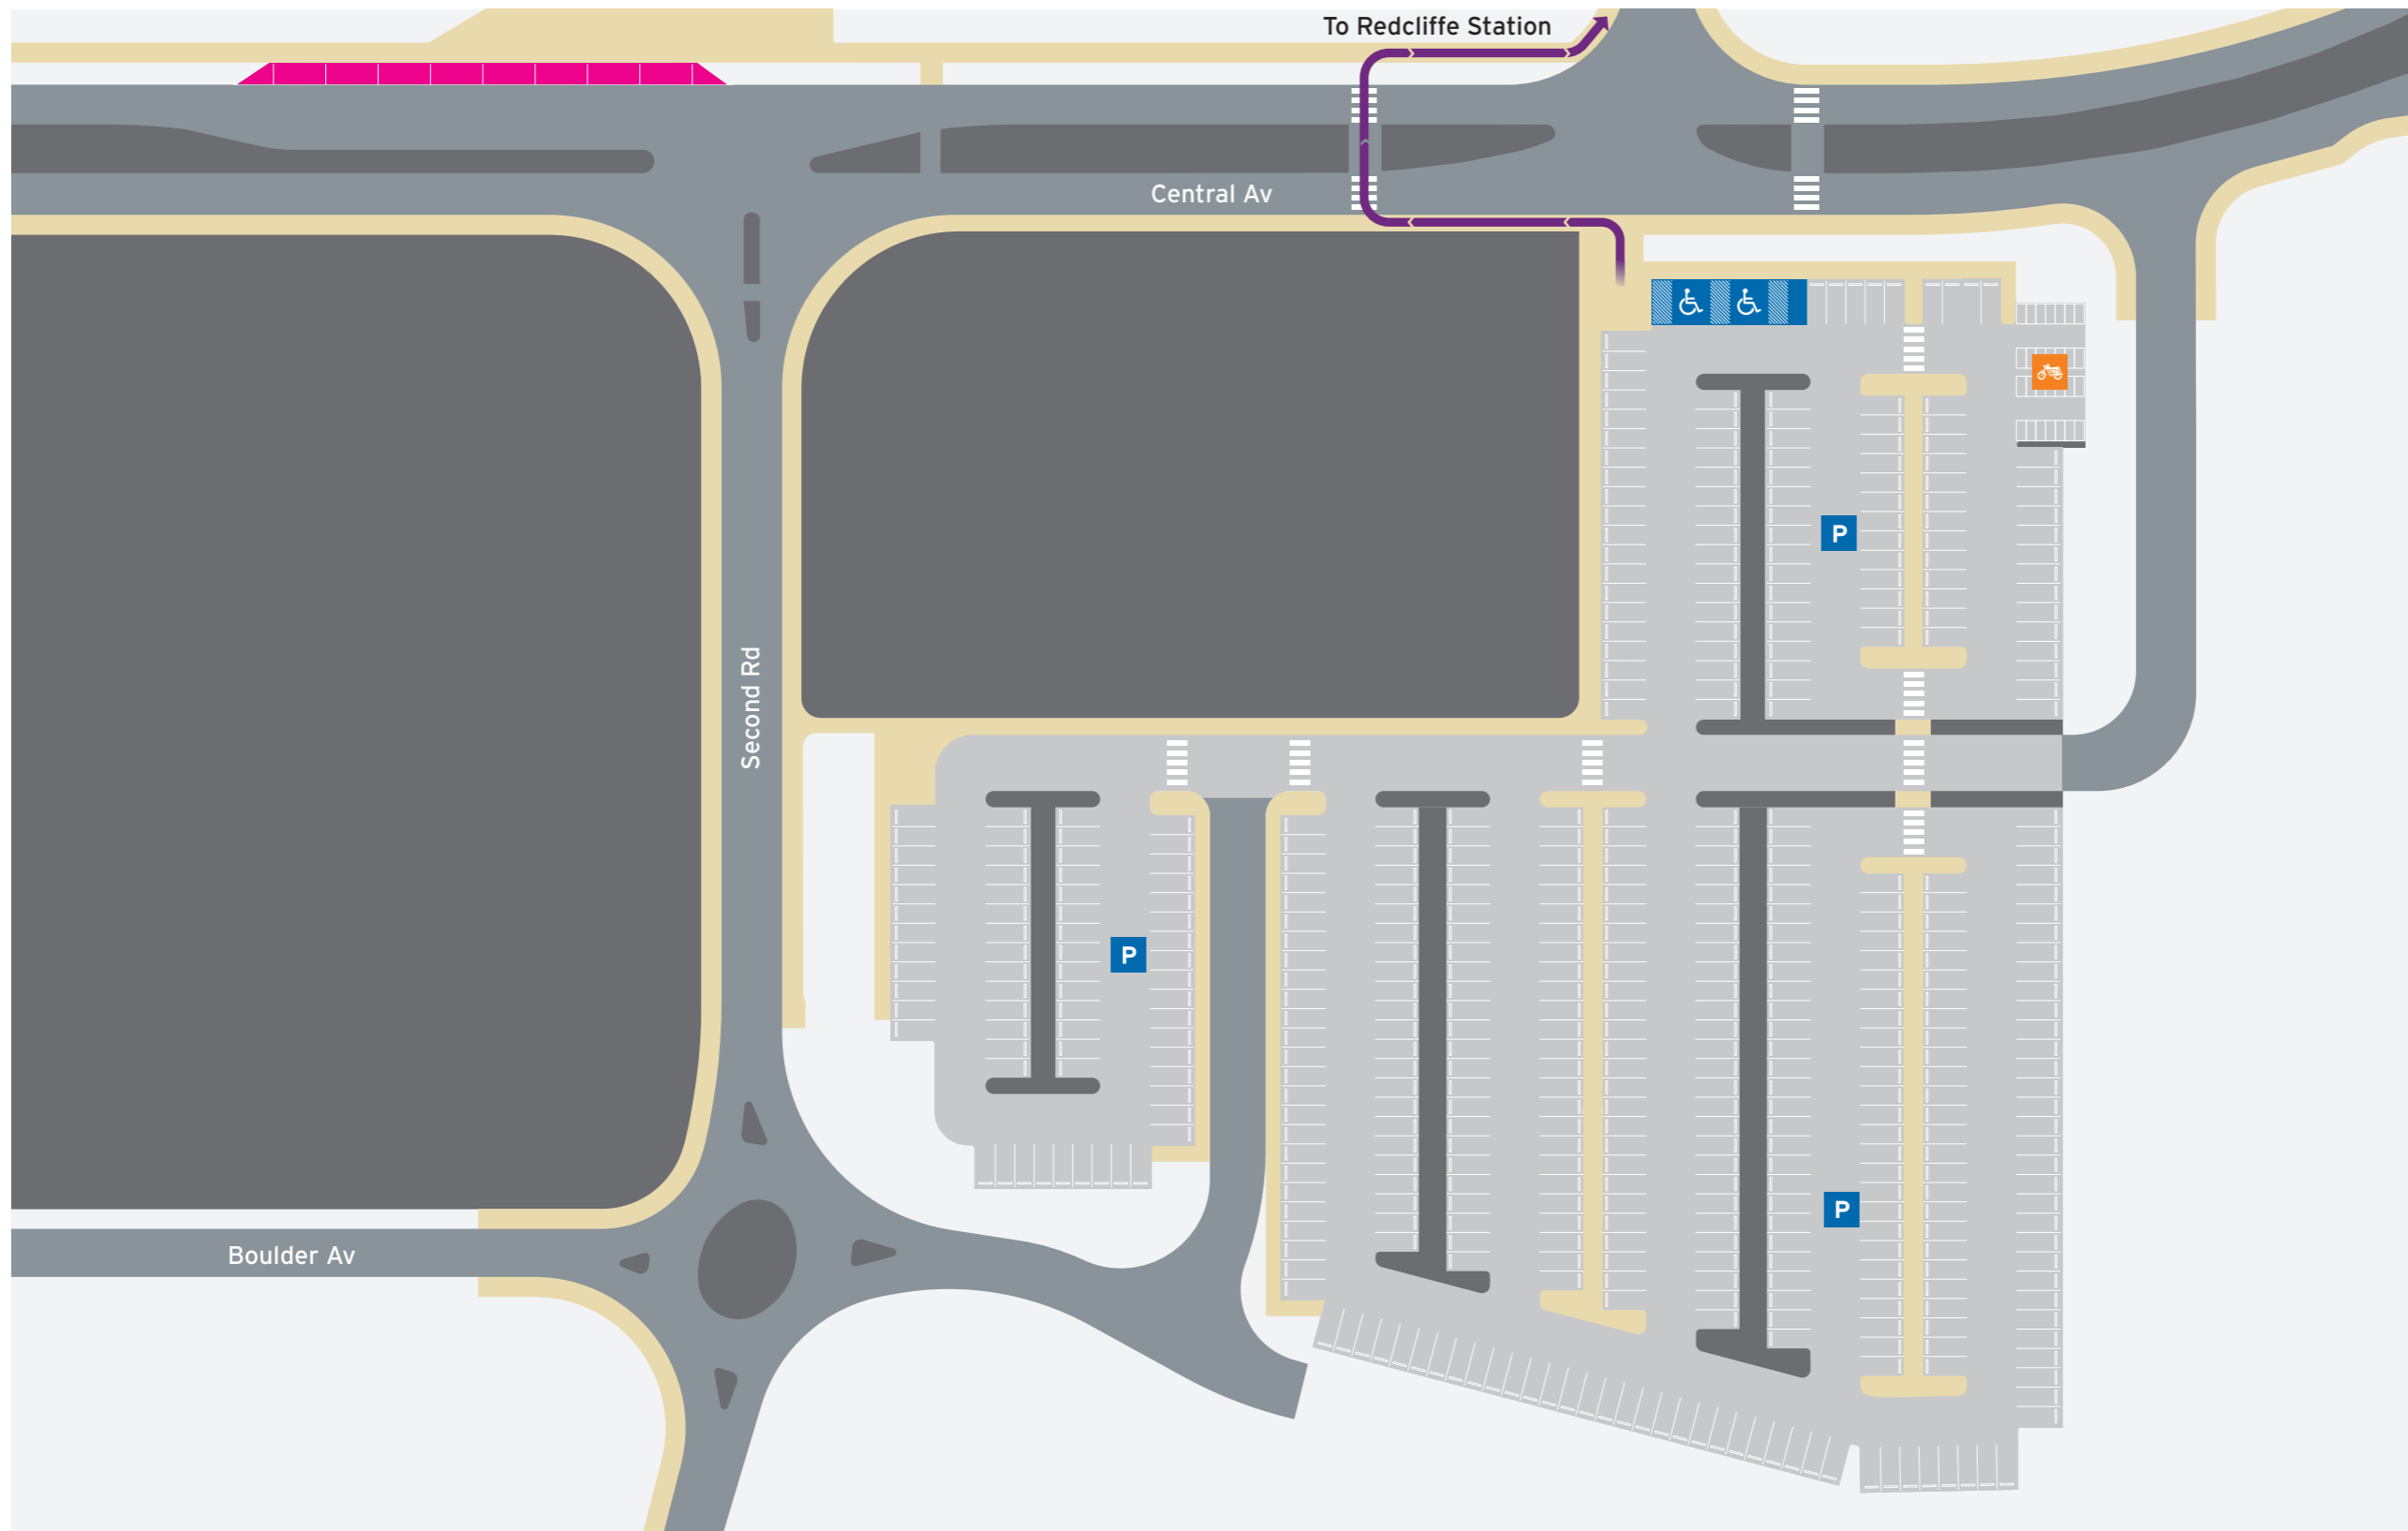

### Legend

 North Point	 Scale	 Redcliffe Station	 Transperth Parking	 Pathways  Platform	 Road  Non-Accessible Area
----------------------------------------------------------------------------------------------------	----------------------------------------------------------------------------------------------	-------------------------------------------------------------------------------------------------------	--------------------------------------------------------------------------------------------------------	--------------------------------------------------------------------------------------------------------------------------------------------------------------------------------------------------	---------------------------------------------------------------------------------------------------------------------------------------------------------------------------------------------------------

### Bus Stands

Stand	Route
1	940 Train Replacement to Perth 902
2	Set Down Train Replacement to High Wycombe 902
3	290, 291
4	39, 293
5	292
6	935
7	Set Down

Legend

North Point	Scale 0 12.6m	All Access	Lift	Ticket Barrier	Toilets - Male & Female Accessible	Toilets - Female	Transperth Parking	Concourse
		Escalator	Stairs	Bus Stand	Toilets - Male	Pathways	Road	Non-Accessible Area
						Platforms		

Legend

 North Point	 Scale	 All Access	 Escalator	 Stairs	 Platform
		 Pedestrian Access	 Lift	 Non-Accessible Area	

**P | Parking Information**

**When to pay**

**Operating Times**  
 Monday-Friday Fee applies  
 Saturday No charge  
 Sunday or Public Holiday No charge\*  
 \*Unless vehicle is parked overnight

		All Access	Motorbikes	ACROD Parking	Transperth Parking	Pathways	Non-Accessible Area
North Point	Scale	Short Term Parking				Platform	

**P Parking Information**

**When to pay**

**Operating Times**  
 Monday-Friday Fee applies  
 Saturday No charge  
 Sunday or Public Holiday No charge\*  
 \*Unless vehicle is parked overnight