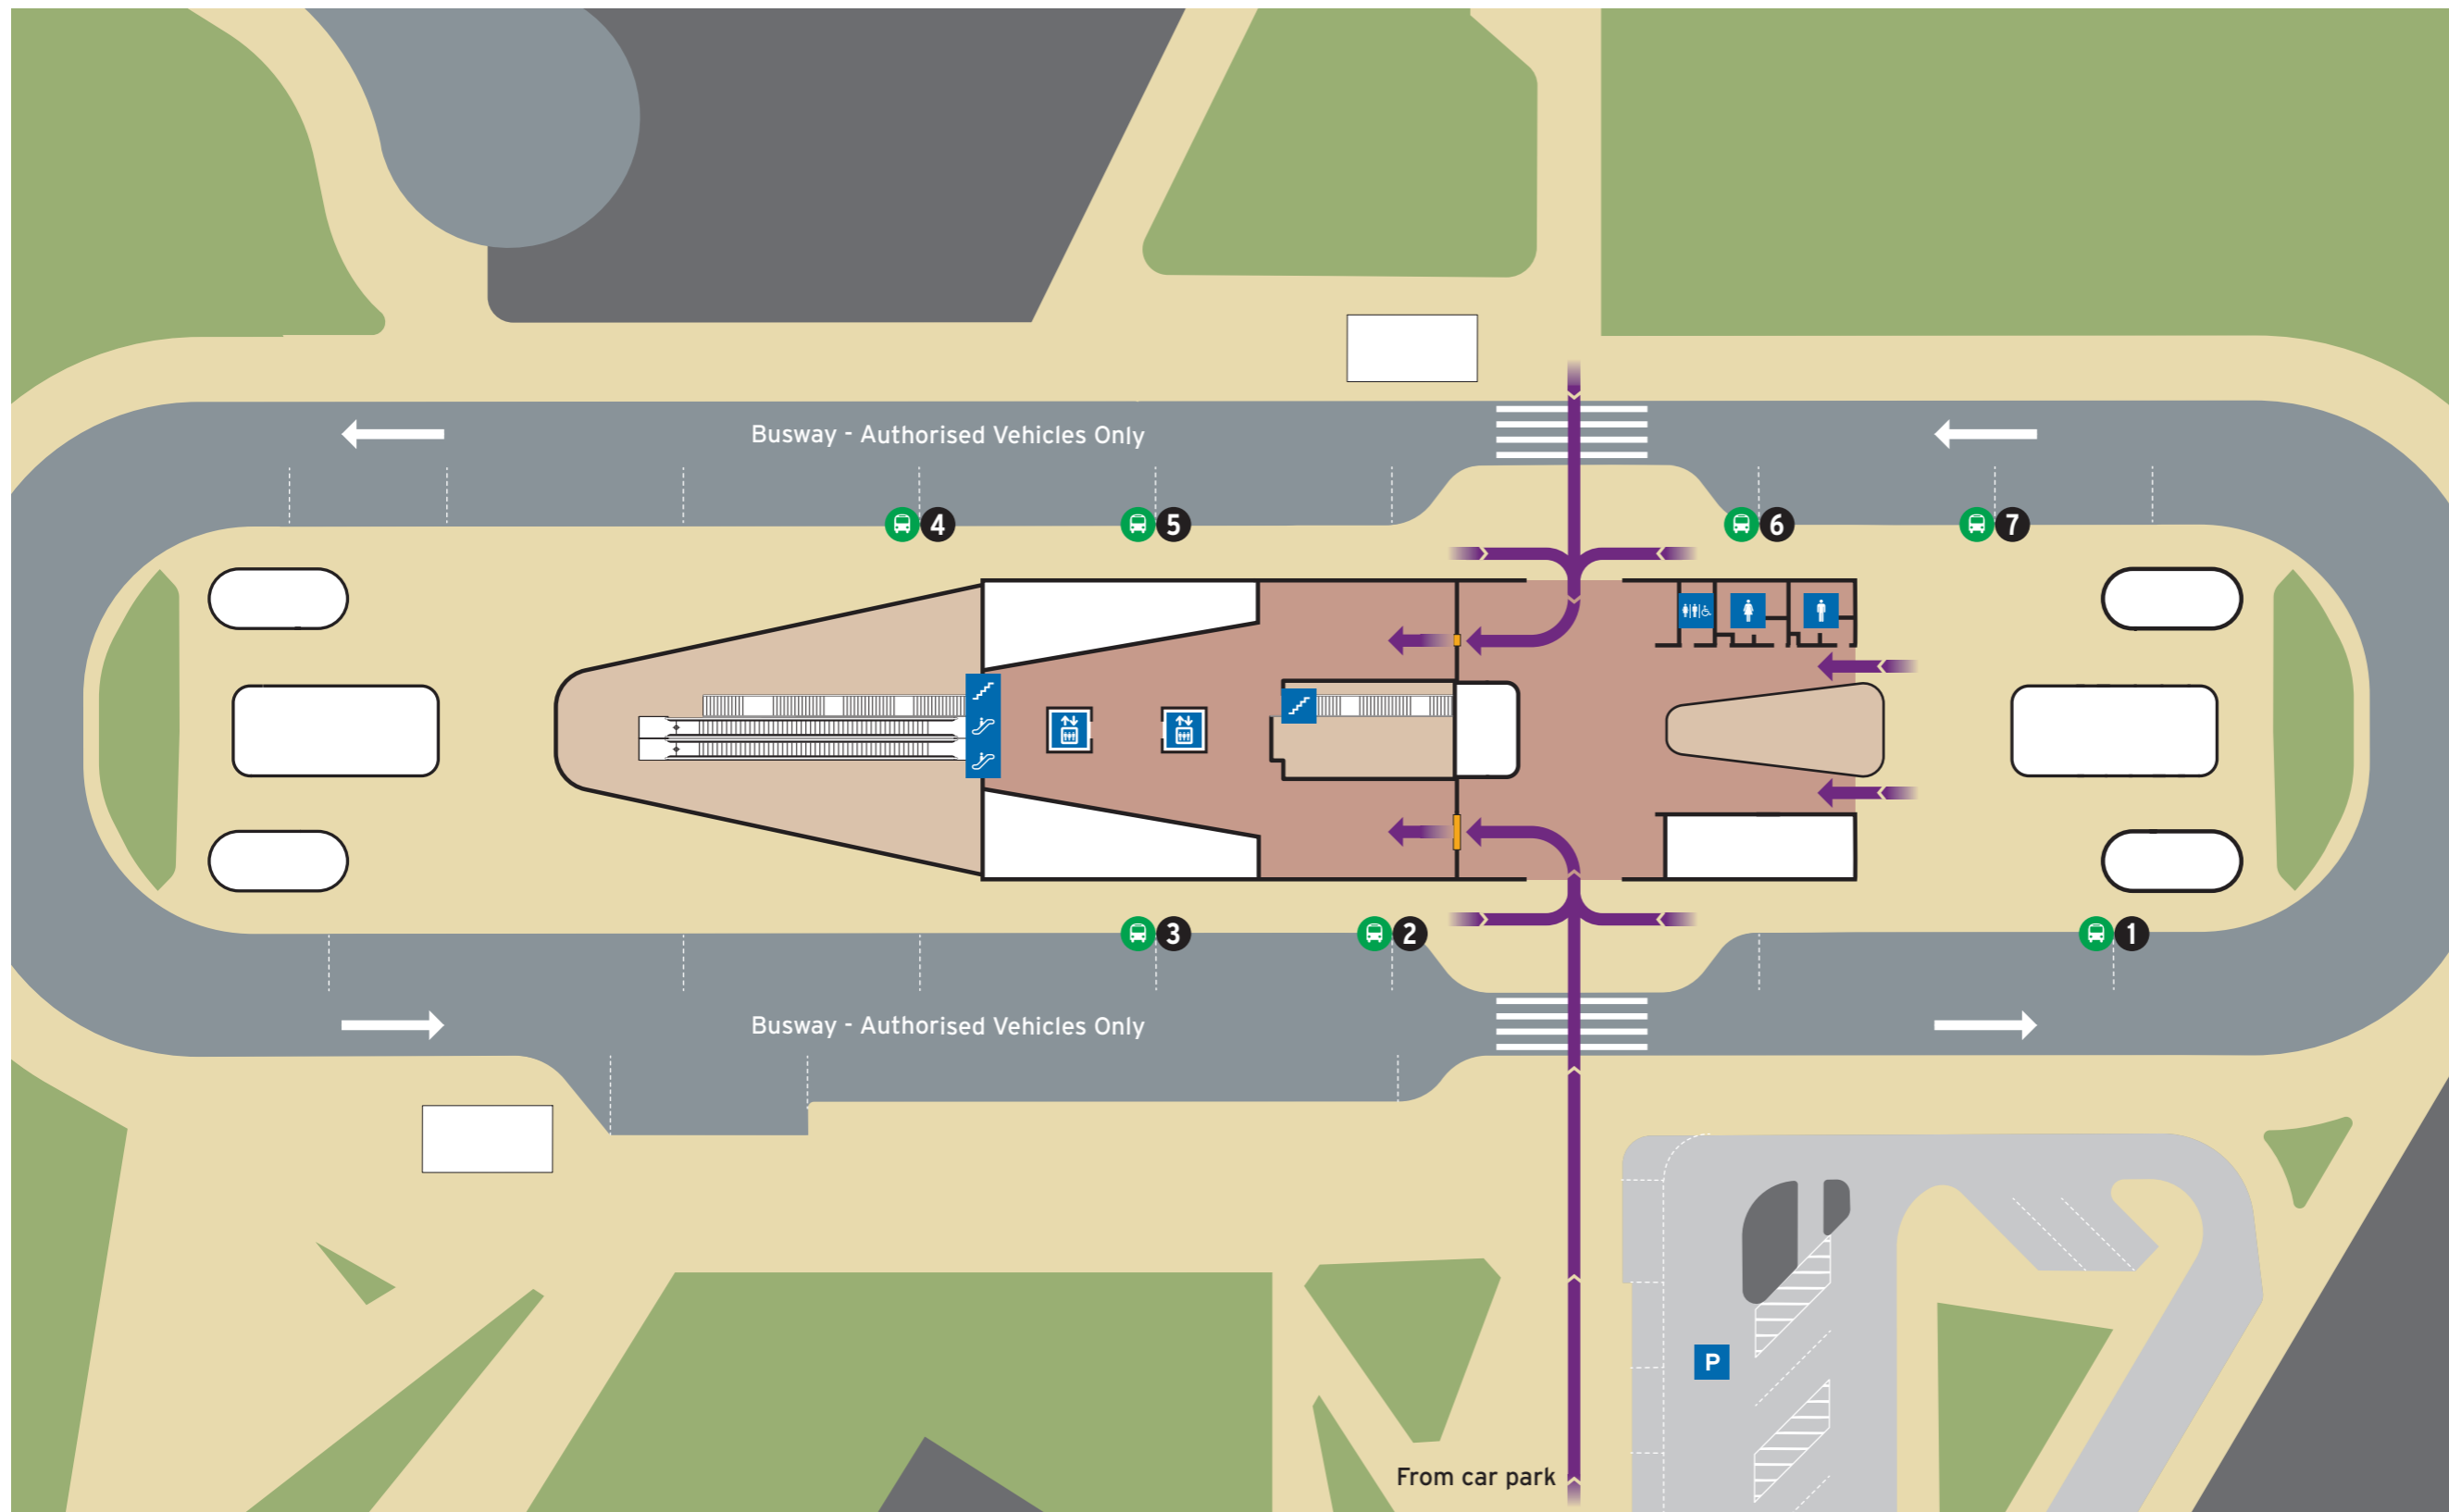

# Redcliffe Station - Station Overview Map 1 of 5 Current as at 10/10/2022

### Legend

 North Point	 Scale	 Redcliffe Station	 Transperth Parking	 Pathways  Platform	 Road  Non-Accessible Area
----------------------------------------------------------------------------------------------------	----------------------------------------------------------------------------------------------	-------------------------------------------------------------------------------------------------------	--------------------------------------------------------------------------------------------------------	--------------------------------------------------------------------------------------------------------------------------------------------------------------------------------------------------	---------------------------------------------------------------------------------------------------------------------------------------------------------------------------------------------------------

### Bus Stands

Stand	Route
1	940 Train Replacement to Perth 902
2	Set Down Train Replacement to High Wycombe 902
3	290, 291
4	39, 293
5	292
6	935
7	Set Down

Legend

North Point	Scale 0 12.6m	All Access	Lift	Ticket Barrier	Toilets - Male & Female Accessible	Toilets - Female	Transperth Parking	Concourse
		Escalator	Stairs	Bus Stand	Toilets - Male	Pathways	Road	Non-Accessible Area
						Platforms		

Legend

 North Point	 Scale	 All Access	 Escalator	 Stairs	 Platform
		 Pedestrian Access	 Lift	 Non-Accessible Area	

**P | Parking Information**

**When to pay**

**Operating Times**  
 Monday-Friday Fee applies  
 Saturday No charge  
 Sunday or Public Holiday No charge\*  
 \*Unless vehicle is parked overnight