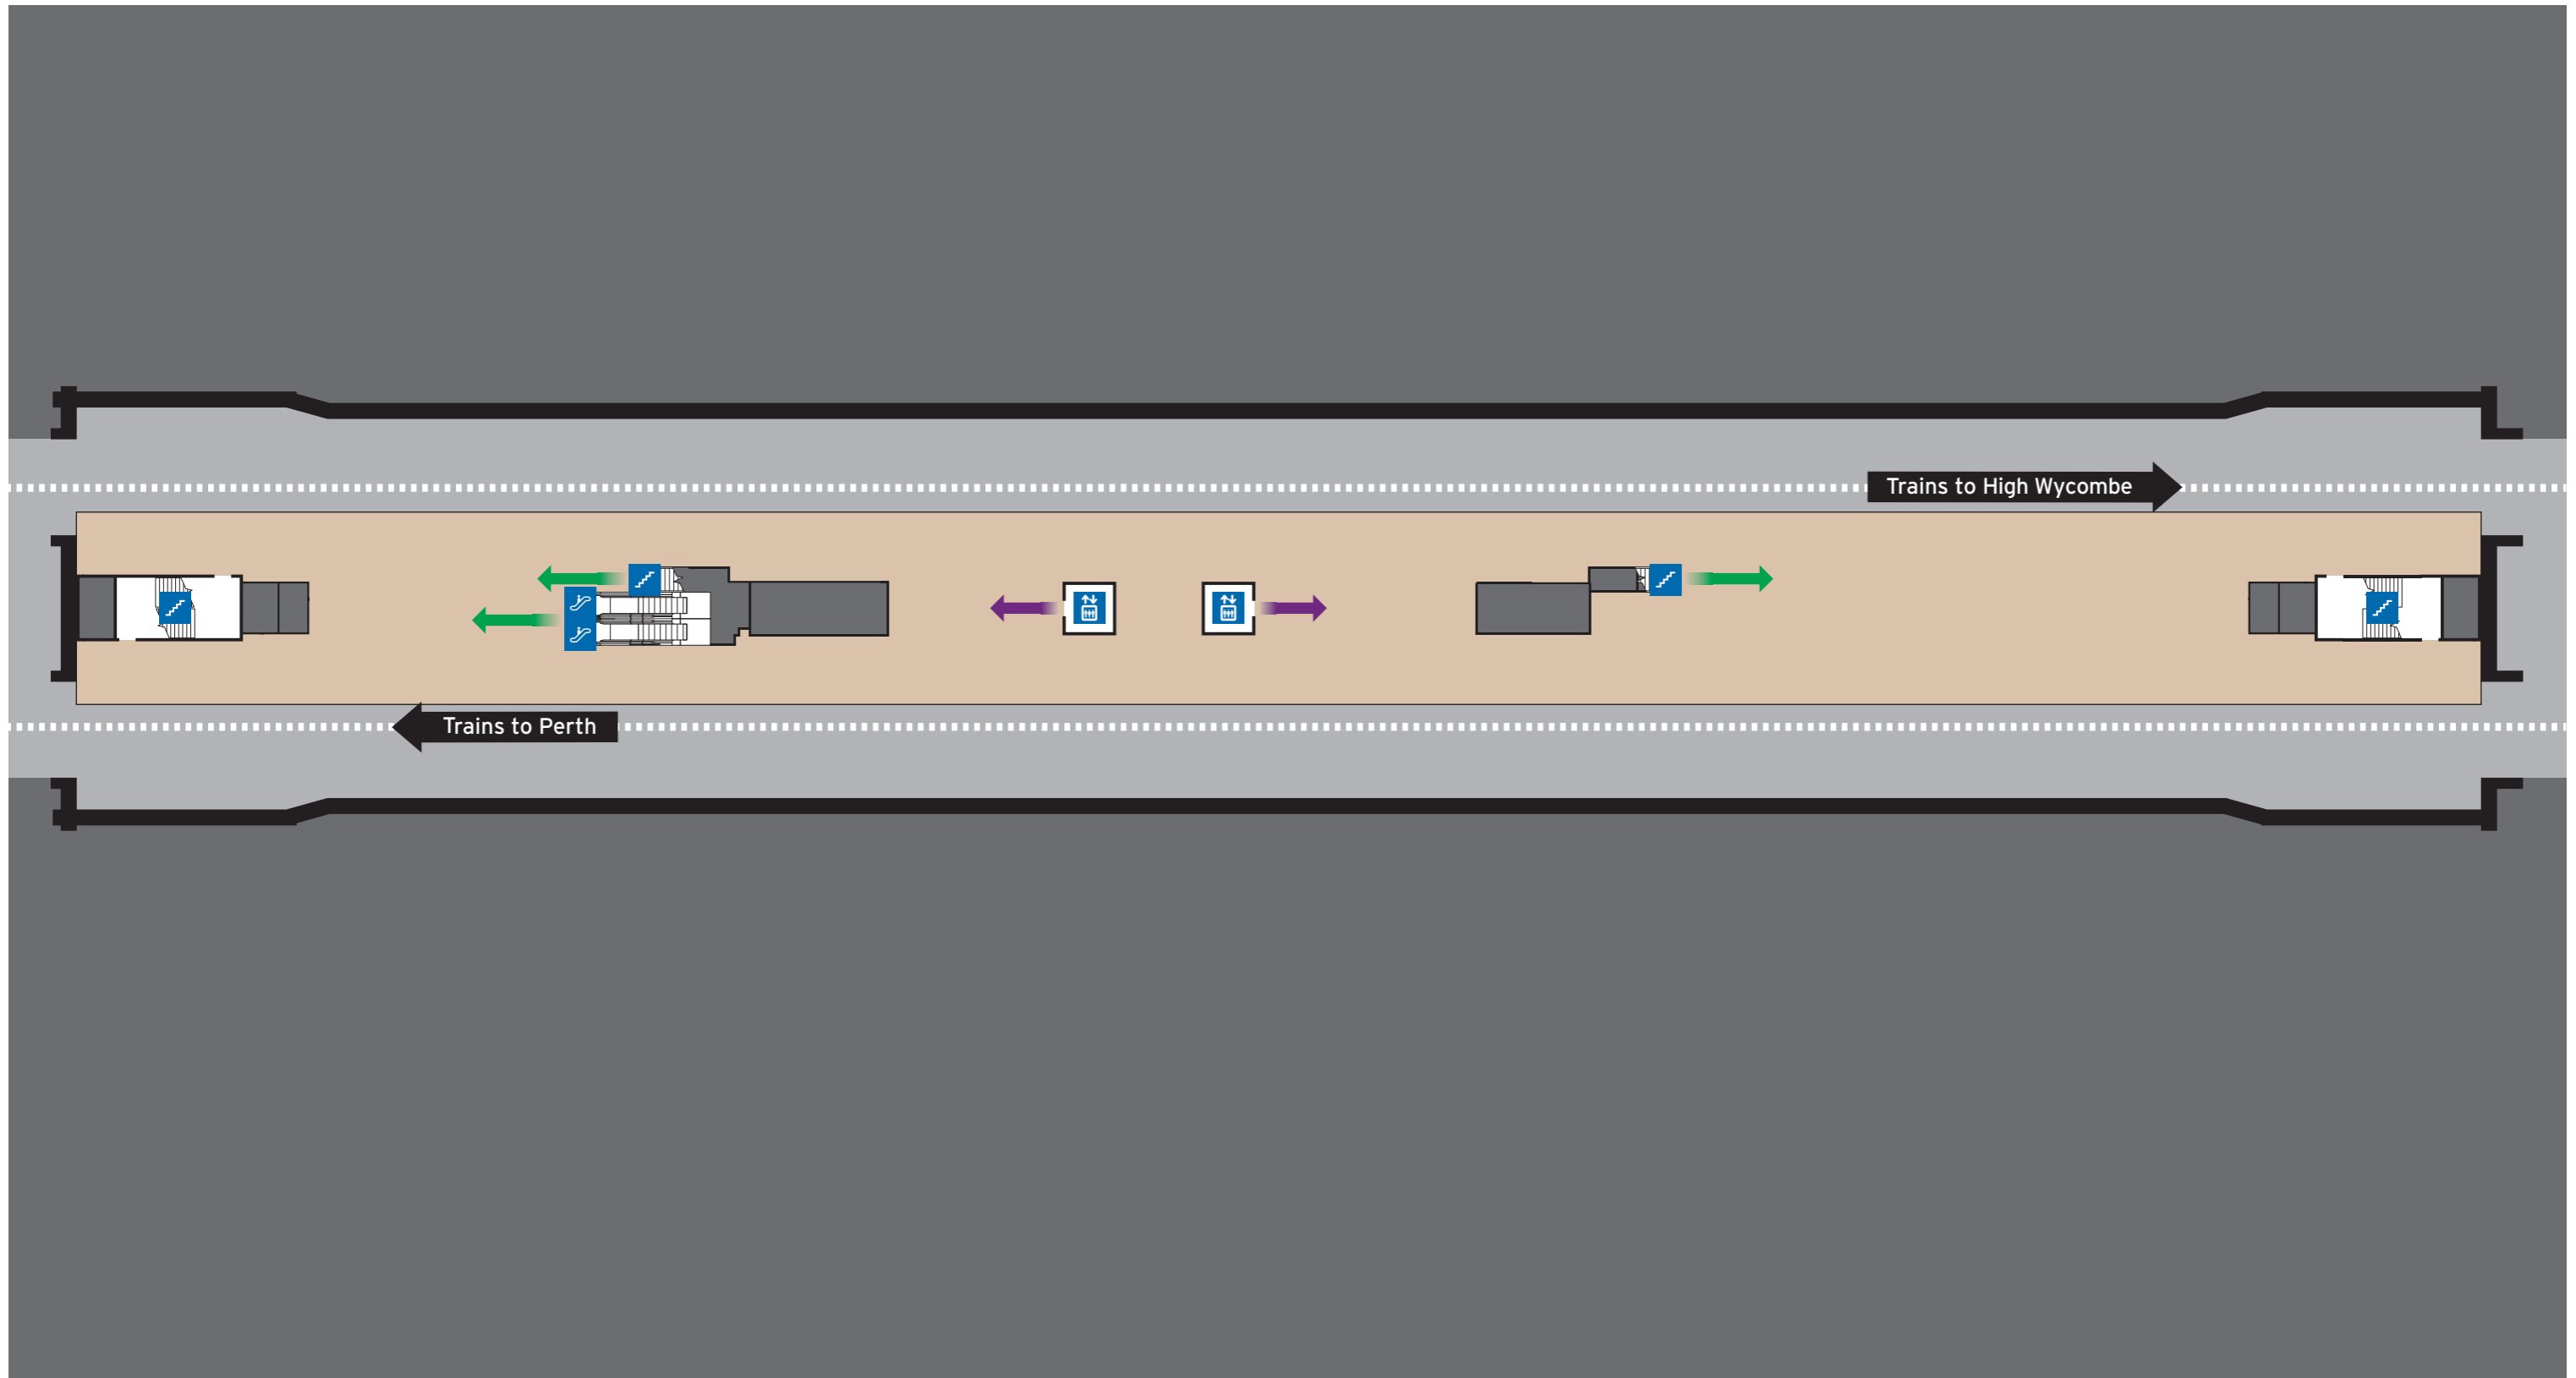

### Legend

 North Point	 Scale	 Redcliffe Station	 Transperth Parking	 Pathways  Platform	 Road  Non-Accessible Area
----------------------------------------------------------------------------------------------------	----------------------------------------------------------------------------------------------	-------------------------------------------------------------------------------------------------------	--------------------------------------------------------------------------------------------------------	--------------------------------------------------------------------------------------------------------------------------------------------------------------------------------------------------	---------------------------------------------------------------------------------------------------------------------------------------------------------------------------------------------------------

### Bus Stands

Stand	Route
1	940 Train Replacement to Perth 902
2	Set Down Train Replacement to High Wycombe 902
3	290, 291
4	39, 293
5	292
6	935
7	Set Down

Legend

North Point	Scale 0 12.6m	All Access	Lift	Ticket Barrier	Toilets - Male & Female Accessible	Toilets - Female	Transperth Parking	Concourse
		Escalator	Stairs	Bus Stand	Toilets - Male	Pathways	Road	Non-Accessible Area
						Platforms		

Legend

 North Point	 Scale	 All Access	 Escalator	 Stairs	 Platform
		 Pedestrian Access	 Lift	 Non-Accessible Area	

**P | Parking Information**

**When to pay**

**Operating Times**  
 Monday-Friday Fee applies  
 Saturday No charge  
 Sunday or Public Holiday No charge\*  
 \*Unless vehicle is parked overnight