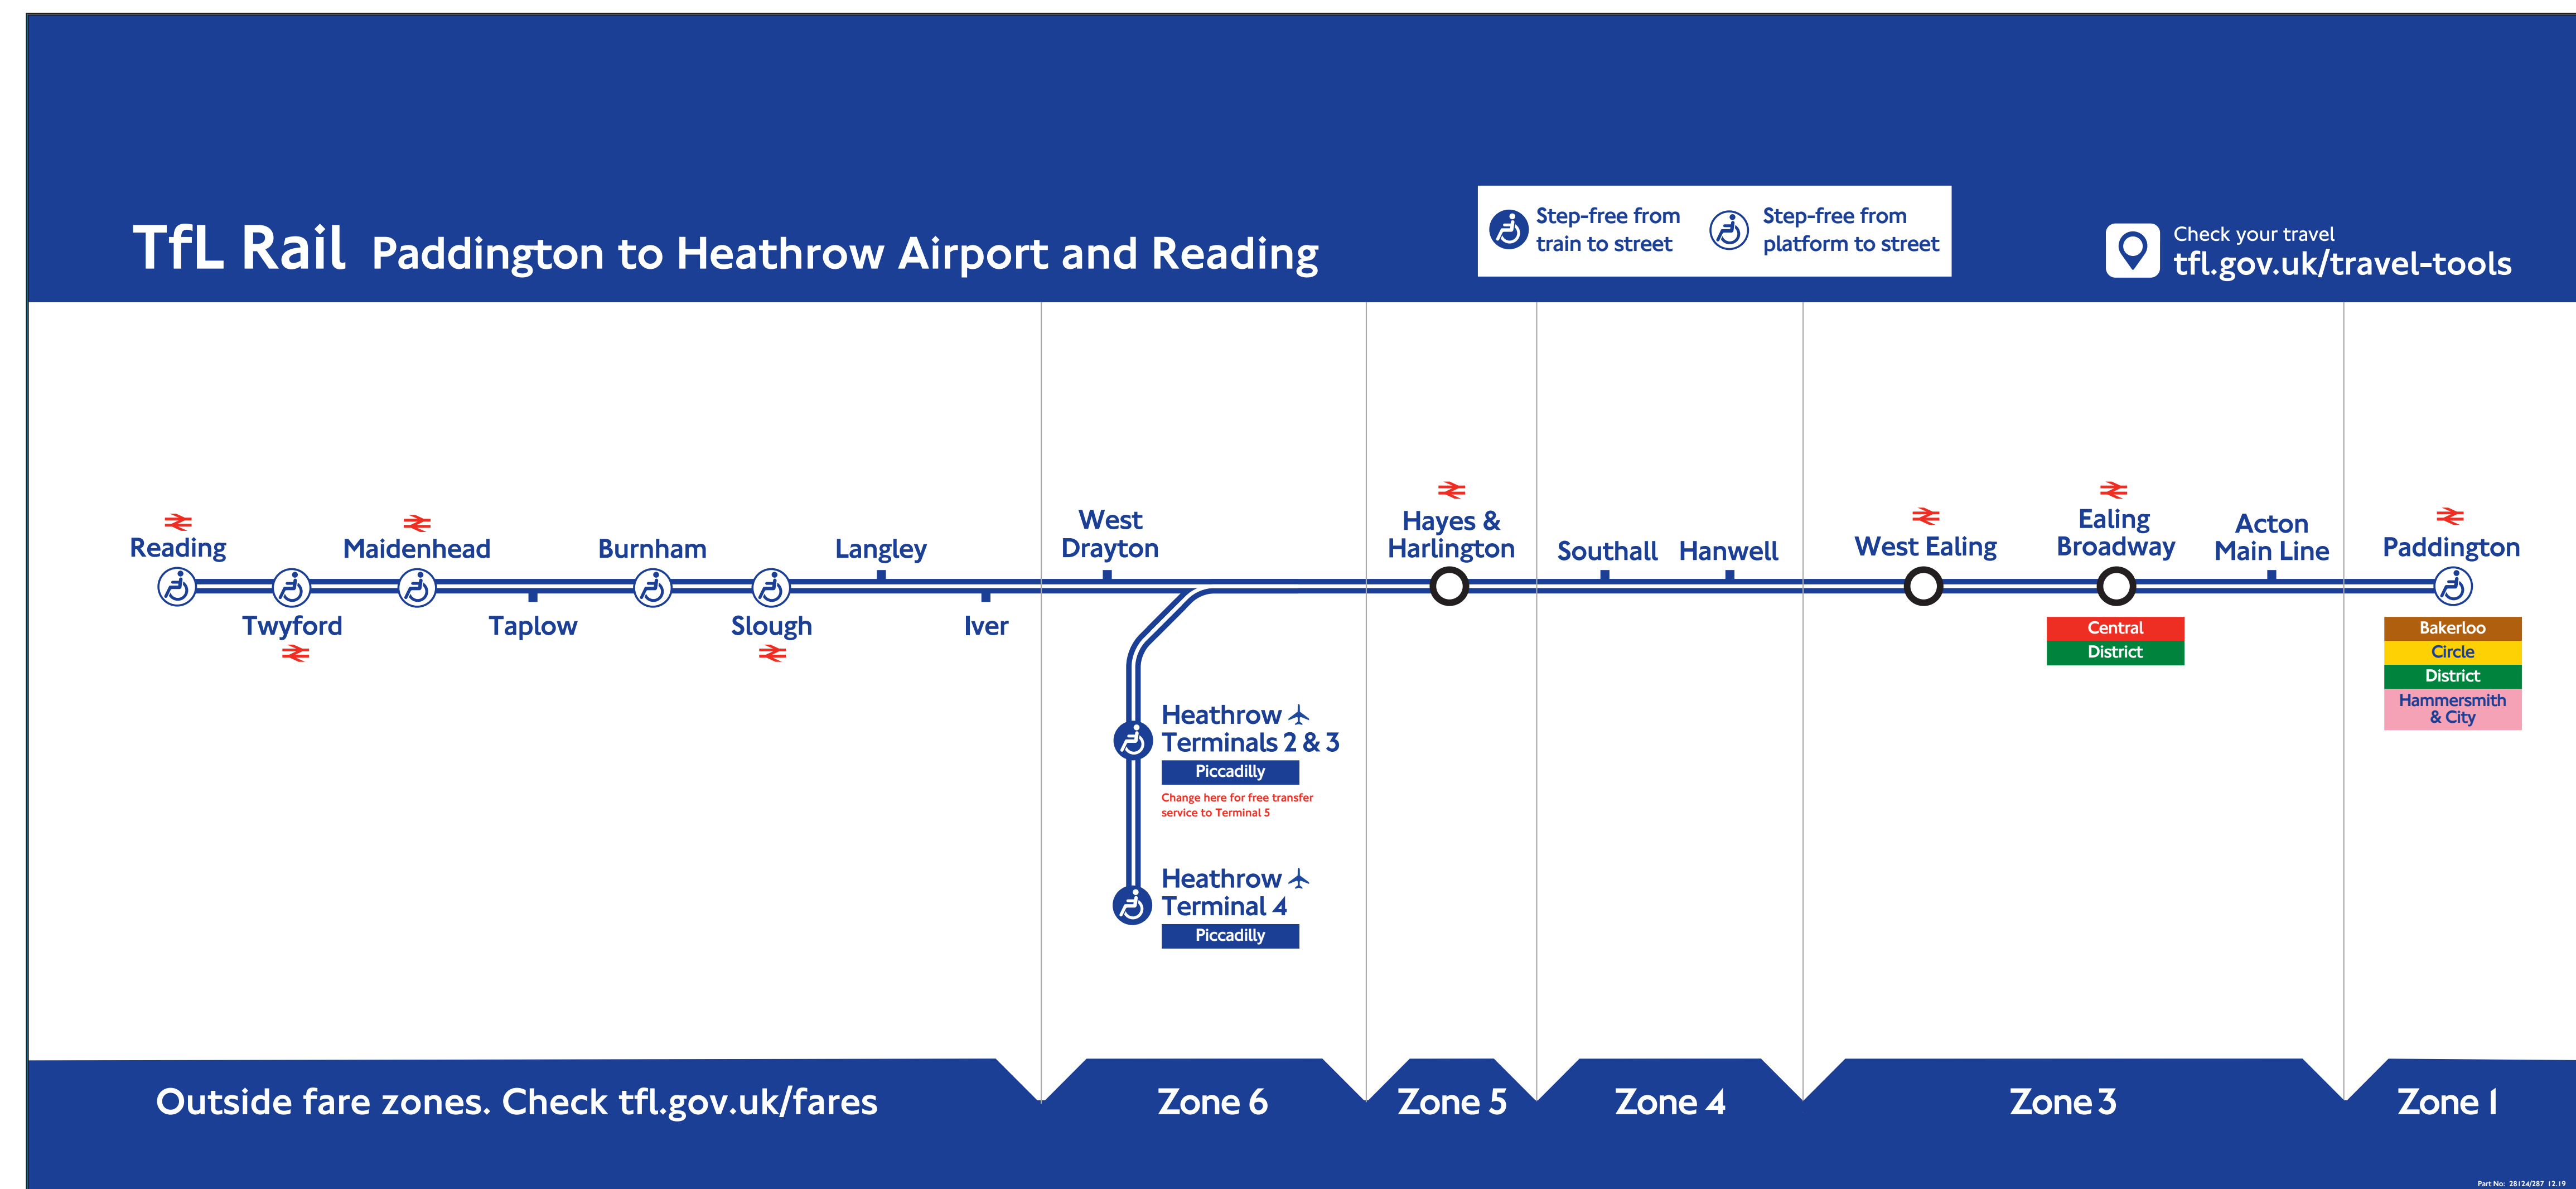

Online maps are strictly for personal use only. To license the Tube map for commercial use please visit tfl.gov.uk/maplicensing

Online maps are strictly for personal use only. To license the Tube map for commercial use please visit tfl.gov.uk/maplicensing