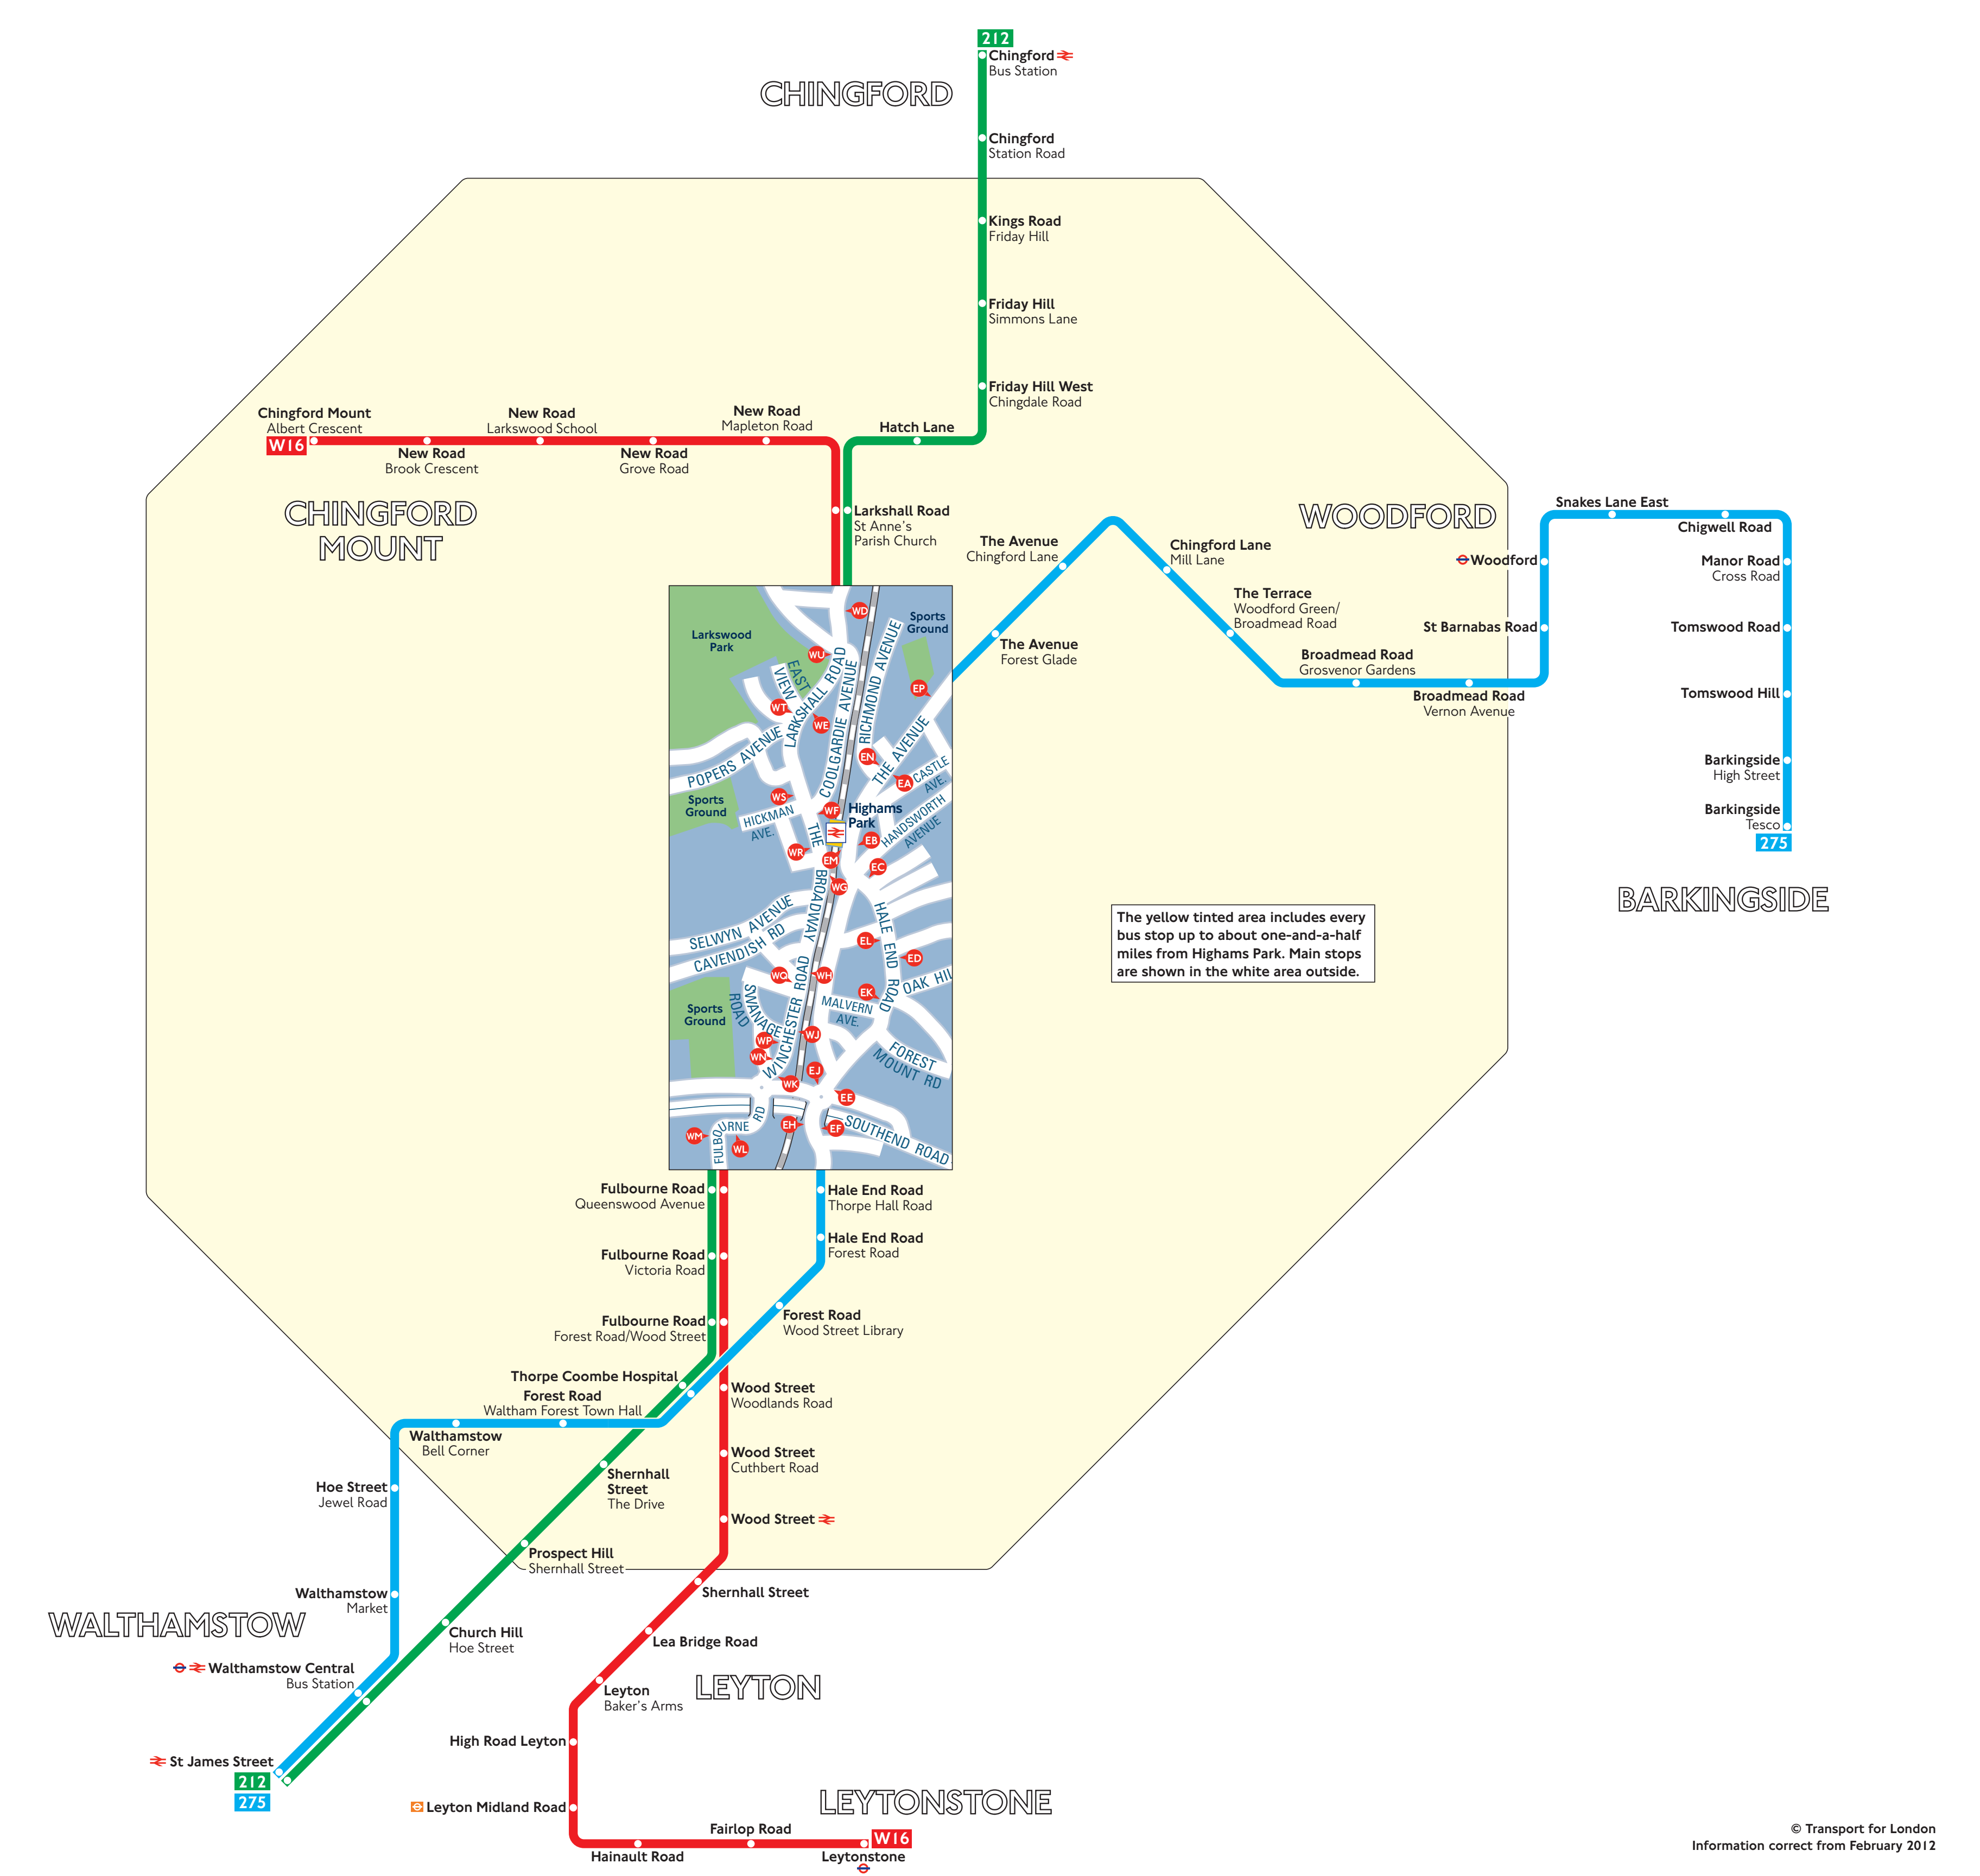

Bus Map

Key

- Connections with London Underground
- Connections with London Overground
- Connections with National Rail

Route finder

Bus route	Towards	Bus stops
212	Chingford	Chingford Station, Chingford Hill Lane
275	Barkingside	Barkingside High Street, St James Street
W16	Chingford Mount	Chingford Mount, Leytonstone

Destination finder

Destination	Bus route	Bus stops
Avenue, The	275	Barkingside High Street, Tesco

Destination	Bus route	Bus stops
Barkingside High Street and Tesco	275	Barkingside High Street, Tesco
Broadmead Road	275	Barkingside High Street, Tesco
Chigwell Road	275	Chigwell Road
Chingford	212	Chingford Station, Chingford Hill Lane
Chingford Mount Albert Crescent	W16	Chingford Mount, Leytonstone
Church Hill Hoe Street	212	Church Hill, Hoe Street
Fairlop Road	W16	Fairlop Road
Forest Road	275	Forest Road
Friday Hill Simmons Lane	212	Friday Hill, Simmons Lane
Friday Hill West Chingpole Road	212	Friday Hill, Simmons Lane
Fulbourne Road	212, W16	Fulbourne Road
Hainault Road	W16	Hainault Road
Hale End Road	275	Hale End Road

Destination	Bus route	Bus stops
Hatch Lane	212	Hatch Lane
High Road Leyton	W16	High Road, Leyton
Hoe Street Jewel Road	275	Hoe Street, Jewel Road
Kings Road Friday Hill	212	Kings Road, Friday Hill
Larkshall Road	212, W16	Larkshall Road
Lea Bridge Road	W16	Lea Bridge Road
Leyton Baker's Arms	W16	Leyton Baker's Arms
Leyton Midland Road	W16	Leyton Midland Road
Leytonstone	W16	Leytonstone
Manor Road Cross Road	275	Manor Road, Cross Road
New Road	W16	New Road
Prospect Hill Shernhall Street	212	Prospect Hill, Shernhall Street
St Barnabas Road	275	St Barnabas Road

Destination	Bus route	Bus stops
St James Street	212	St James Street
Shernhall Street	W16	Shernhall Street
Shernhall Street The Drive	212	Shernhall Street, The Drive
Snakes Lane East	275	Snakes Lane, East
Terrace, The	275	Terrace, The
Thorpe Coombe Hospital	212	Thorpe Coombe Hospital
Tomswood Hill	275	Tomswood Hill
Tomswood Road	275	Tomswood Road
Walthamstow Bell Corner and Market	275	Walthamstow Bell Corner and Market
Walthamstow Central	212	Walthamstow Central
Woodford	275	Woodford
Wood Street	W16	Wood Street, Cuthbert Road and Woodlands Road

National Rail Enquiries

Online nationalrail.co.uk

NRE App Free National Rail Enquiries app for iOS and Android

Social facebook.com/nationalraileng @nationalraileng

Contact Centre 03457 48 49 50 Calls cost no more than calls to geographic numbers (01 or 02) and may be recorded

Taxis

Book a London Taxi Dial-A-Cab – 020 7253 5000 Radio Taxis – 020 7272 0272 There is a charge when booking by phone, and other terms and conditions may vary, so please check when booking.

UBER £15 off your first ride* Sign up with the code NRUUK at uber.com/app *TAXI Apply

Transport for London

Online www.tfl.gov.uk

Transport for London