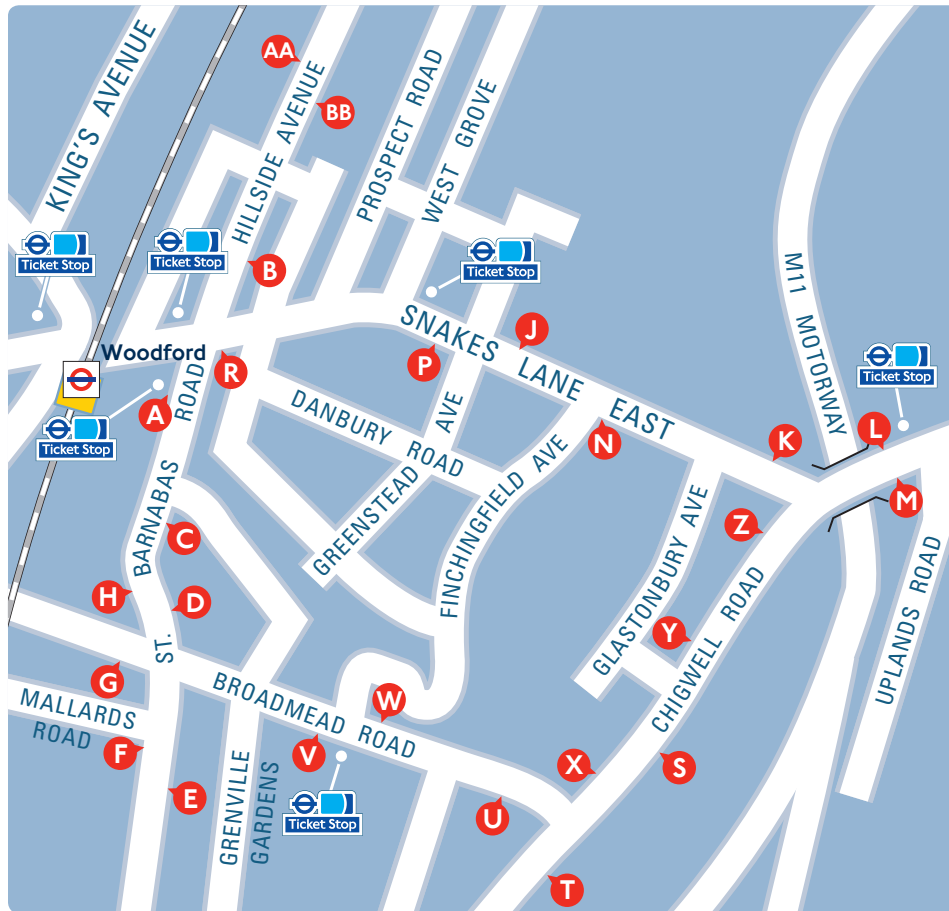

# Buses from Woodford

**Other buses from Woodford**  
 Schoolday services:  
 675 towards St. James Street

TFL32869.05.17 (P)

## Destination finder

Destination	Bus routes	Bus stops
<b>A</b>		
Albert Road	549+	A AA H U V
<b>B</b>		
Barkingside High Street and Tesco	275	A H J K L
Buckhurst Hill	549+	A AA H U V
Buckhurst Hill	549+	A AA H U V
Buckhurst Way for Roding Valley	549+	A AA H U V
<b>C</b>		
Cathall Road	W14	E M S U V
Charlie Brown's Roundabout	549+	B @ C D T W
	W14	E M S U V
Cross Road Love Lane	W14	F L W X Y Z
<b>F</b>		
Forest Road Wood Street Library	275	C G M N P R
Fullwell Cross for Leisure Centre	275	A H J K L
<b>G</b>		
Green Man Roundabout	W14	E M S U V
<b>H</b>		
Hale End Road	275	C G M N P R
Highams Park	275	C G M N P R
<b>L</b>		
Latchett Road	W14	E M S U V
Leyton and Superstores	W14	E M S U V
Leytonstone	W14	E M S U V
Leytonstone High Road	W14	E M S U V
Loughton and Crown	549+	A AA H U V

Destination	Bus routes	Bus stops
<b>M</b>		
Manor Road Cross Road	275 W14	A H J K L F L W X Y Z
<b>S</b>		
St. James Street	275	C G M N P R
Selborne Road for Asda, Sainsbury's and The Mall	275	C G M N P R
Snaresbrook	W14	E M S U V
South Woodford	549+ W14	B @ C D T W E M S U V
<b>T</b>		
Tomswood Hill for Claybury Park	275	A H J K L
Tomswood Road	275	A H J K L
<b>W</b>		
Walthamstow Bell Corner and Market	275	C G M N P R
Walthamstow Central Bus Station	275	C G M N P R
Wanstead	W14	E M S U V
Woodford Green	275	C G M N P R
Woodford Road	W14	E M S U V

## Key

	Connections with London Underground
	Connections with London Overground
	Tube station with 24-hour service Friday and Saturday nights
	Mondays to Saturdays except evenings