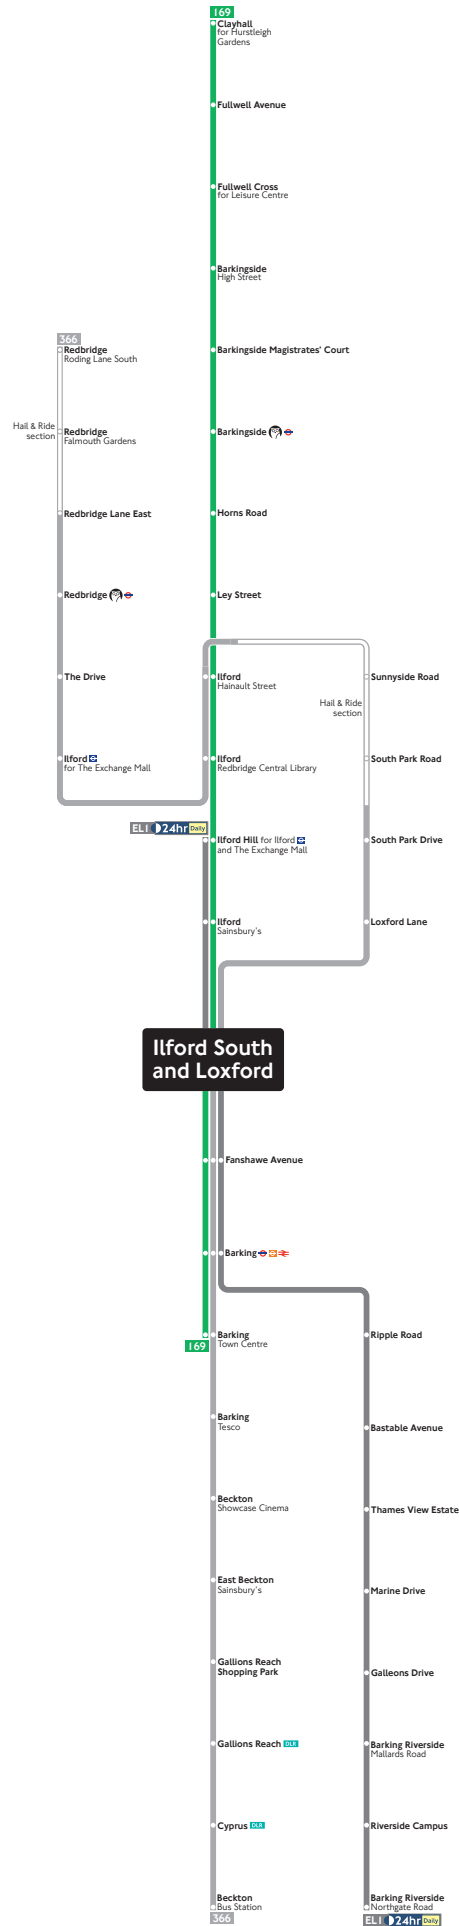

Buses from Ilford South and Loxford

Destination finder

Destination	Bus routes	Bus stops
B		
Barking	169 ELI	D E F H
Barking Tesco	366	H U V
Barking Town Centre	169 366	D E F H H U V
Barking Riverside Mallards Road and Northgate Road	ELI	D E F H
Barkingside and High Street	169	K L M P R
Barkingside Magistrates' Court	169	K L M P R
Bastable Avenue	ELI	D E F H
Beckton Bus Station and Showcase Cinema	366	H U V
C		
Clayhall for Hurstleigh Gardens	169	K L M P R
Cyprus	366	H U V
E		
East Beckton Sainsbury's	366	H U V
F		
Fanshawe Avenue	169 ELI 366	D E F H H U V
Fullwell Avenue	169	K L M P R
Fullwell Cross for Leisure Centre	169	K L M P R
G		
Galleons Drive	ELI	D E F H
Galleons Reach	366	H U V
Galleons Reach Shopping Park	366	H U V
H		
Horns Road	169	K L M P R
I		
Ilford for The Exchange Mall	366	K S T
Ilford Hainault Street and Redbridge Central Library	169 366	K L M P R K S T
Ilford Sainsbury's	169 ELI	K L M P R
Ilford Hill for Ilford and The Exchange Mall	169 ELI	K L M P R

Destination	Bus routes	Bus stops
L		
Ley Street	169	K L M P R
Loxford Lane	366	K S T
M		
Marine Drive	ELI	D E F H
R		
Redbridge Falmouth Gardens and Roding Lane South	366	K S T
Redbridge Lane East	366	K S T
Ripple Road	ELI	D E F H
Riverside Campus	ELI	D E F H
S		
South Park Drive	366	K S T
South Park Road	366	K S T
Sunnyside Road	366	K S T
T		
Thames View Estate	ELI	D E F H
The Drive	366	K S T

Ways to pay

Use contactless (card or device). It's the same fare as Oyster pay as you go and you don't need to top up

Download the free TfL app to top up or buy a ticket anytime, anywhere, or visit tfl.gov.uk/oyster. Alternatively, find your nearest Oyster Ticket Stop at tfl.gov.uk/ticketstopfinder or visit your nearest TfL station

Key

- Connections with London Underground
- Connections with London Overground
- Connections with TfL Rail
- Connections with National Rail
- Connections with DLR
- Tube station with 24-hour service Friday and Saturday nights