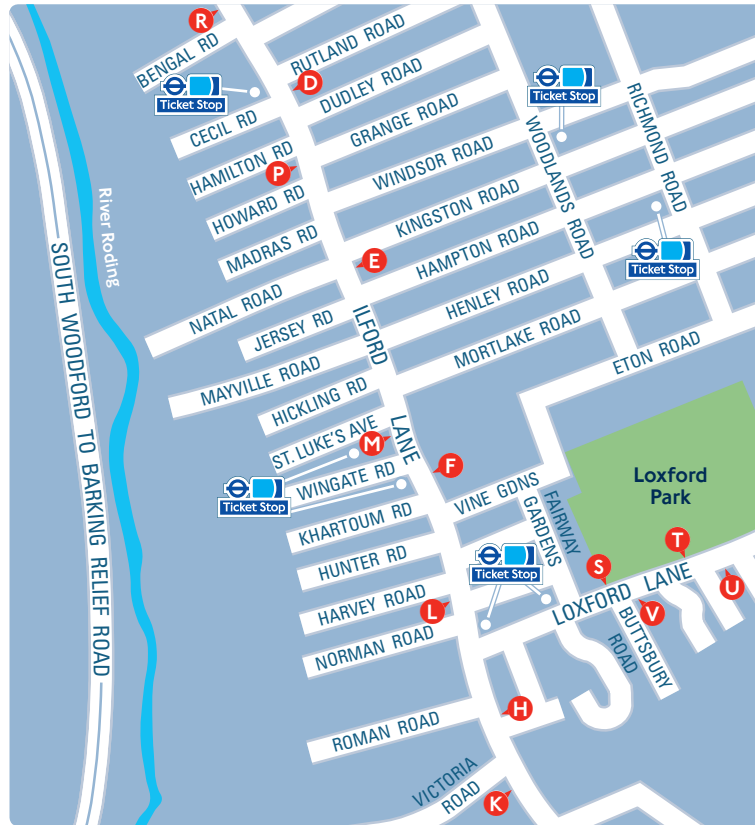

Buses from Ilford South and Loxford

Destination finder

Destination	Bus routes	Bus stops
B		
Barking	169 ELI	D E F H
Barking Tesco	366	H U V
Barking Town Centre	169 366	D E F H H U V
Barking Riverside Mallards Road and Northgate Road	ELI	D E F H
Barkingside and High Street	169	K L M P R
Barkingside Magistrates' Court	169	K L M P R
Bastable Avenue	ELI	D E F H
Beckton Bus Station and Showcase Cinema	366	H U V
C		
Clayhall for Hurstleigh Gardens	169	K L M P R
Cyprus	366	H U V
E		
East Beckton Sainsbury's	366	H U V
F		
Fanshawe Avenue	169 ELI 366	D E F H H U V
Fullwell Avenue	169	K L M P R
Fullwell Cross for Leisure Centre	169	K L M P R
G		
Galleons Drive	ELI	D E F H
Galleons Reach	366	H U V
Galleons Reach Shopping Park	366	H U V
H		
Horns Road	169	K L M P R
I		
Ilford for The Exchange Mall	366	K S T
Ilford Hainault Street and Redbridge Central Library	169 366	K L M P R K S T
Ilford Sainsbury's	169 ELI	K L M P R
Ilford Hill for Ilford and The Exchange Mall	169 ELI	K L M P R

Destination	Bus routes	Bus stops
L		
Ley Street	169	K L M P R
Loxford Lane	366	K S T
M		
Marine Drive	ELI	D E F H
R		
Redbridge Falmouth Gardens and Roding Lane South	366	K S T
Redbridge Lane East	366	K S T
Ripple Road	ELI	D E F H
Riverside Campus	ELI	D E F H
S		
South Park Drive	366	K S T
South Park Road	366	K S T
Sunnyside Road	366	K S T
T		
Thames View Estate	ELI	D E F H
The Drive	366	K S T

Ways to pay

Use contactless (card or device). It's the same fare as Oyster pay as you go and you don't need to top up

Download the free TfL app to top up or buy a ticket anytime, anywhere, or visit tfl.gov.uk/oyster. Alternatively, find your nearest Oyster Ticket Stop at tfl.gov.uk/ticketstopfinder or visit your nearest TfL station

Key

- Connections with London Underground
- Connections with London Overground
- Connections with TfL Rail
- Connections with National Rail
- Connections with DLR
- Tube station with 24-hour service Friday and Saturday nights