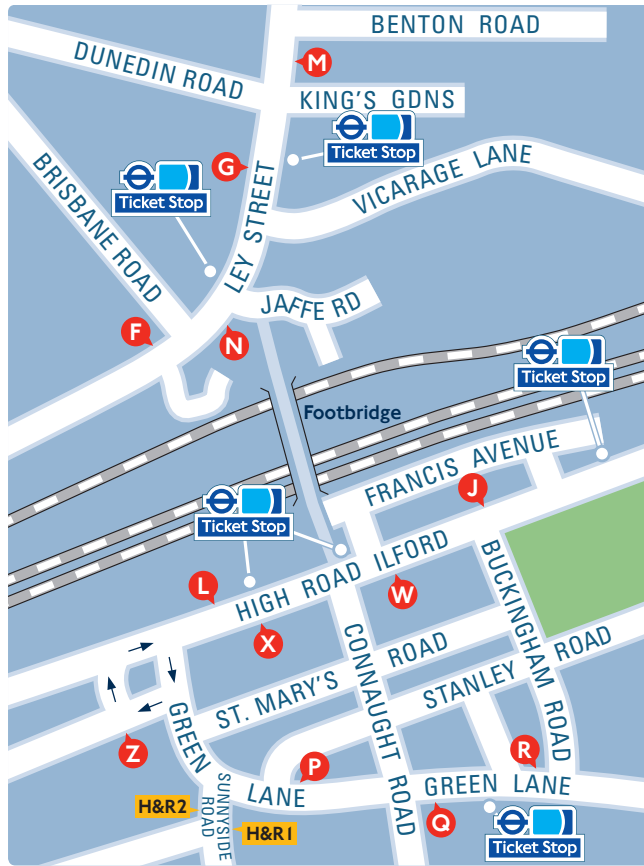

Destination finder

Destination	Bus routes	Bus stops
B		
Barking and Town Centre	169	
Barking Bus Garage	366	
Barking Tesco	145	
Barkingside	169	
Barkingside High Street	128 150	
Barkingside Magistrates's Court	169	
Beckton Bus Station and Showcase Cinema	366	
Becontree and Martins Corner	145	
Becontree Heath Bus Station and Leisure Centre	128 150	
C		
Chadwell Heath High Road	86 N86	
Chigwell Row for Hainault Forest Country Park	150	
Clayhall for Hurstleigh Gardens	169	
Claybury Broadway	128	
Clayhall Avenue	128	
Cranbrook Road Beattville Gardens and Valentines Park	128 150	
Cyprus	366	
D		
Dagenham ASDA and Oval Road South	145	
Dagenham Dock	145	
Dagenham Heathway Church Elm Lane	145	
Dagenham Village	145	
E		
East Beckton Sainsbury's	366	
F		
Fanshawe Avenue	169	
Fencepiece Road New North Road and Redbridge Sports Centre	150	
Forest Gate Romford Road	86 N86	
Fullwell Avenue	169	
Fullwell Cross for Leisure Centre	150	
G		
Gallions Reach	366	
Gallions Reach Shopping Park	366	
Gallows Corner	N86	
Gants Hill	128 150	
Gidea Park Main Road	N86	
Goodmayes Green Lane	128 150	
Goodmayes High Road	86 N86	
Goodmayes Retail Park	86 N86	
Green Lane South Park Drive	128 150 145	
Green Man Roundabout	145	
H		
Hainault Fire Station and The Lowe	150	
Harold Hill Dagnam Park Drive, Dagnam Park Square, Hilldene Avenue and Learnington Road	N86	
Horns Road	169	

Destination	Bus routes	Bus stops
I		
Ilford for The Exchange Mall	128 145 150	
Ilford Hainault Street and Redbridge Central Library	169	
Ilford Broadway	86 N86	
Ilford Lane	169	
L		
Ley Street	169	
Leytonstone	145	
Longbridge Road	145	
Loxford Lane	366	
Loxford Polyclinic	169	
M		
Manford Way Manford Cross	150	
N		
New North Road	150	
Q		
Queen's Hospital	128	
R		
Redbridge	145	
Redbridge Falmouth Gardens and Roding Lane South	366	
Redbridge Lane East	366	
Romford and Liberty Shopping Centre	86 N86	
Romford Road High Street North for Manor Park and Rabbits Road	86 N86	
Romford Stadium	86 N86	
Rush Green	128	
S		
Seven Kings	86 N86	
South Park Drive	145	
South Park Road	366	
Straight Road	N86	
Stratford Bus Station	86 N86	
Stratford Centre	86 N86	
Sunside Road	366	
T		
The Drive	145	
University of East London	86 N86	
W		
Wanstead	145	
Woodgrange Park	86 N86	

Ways to pay

Use your contactless debit or credit card. It's the same fare as Oyster and there is no need to top up.

Top up your Oyster pay as you go credit or buy Travelcards and bus & tram passes at around 4,000 shops across London.

Sign up for an online account to top up online and see your travel history and spending.

Key