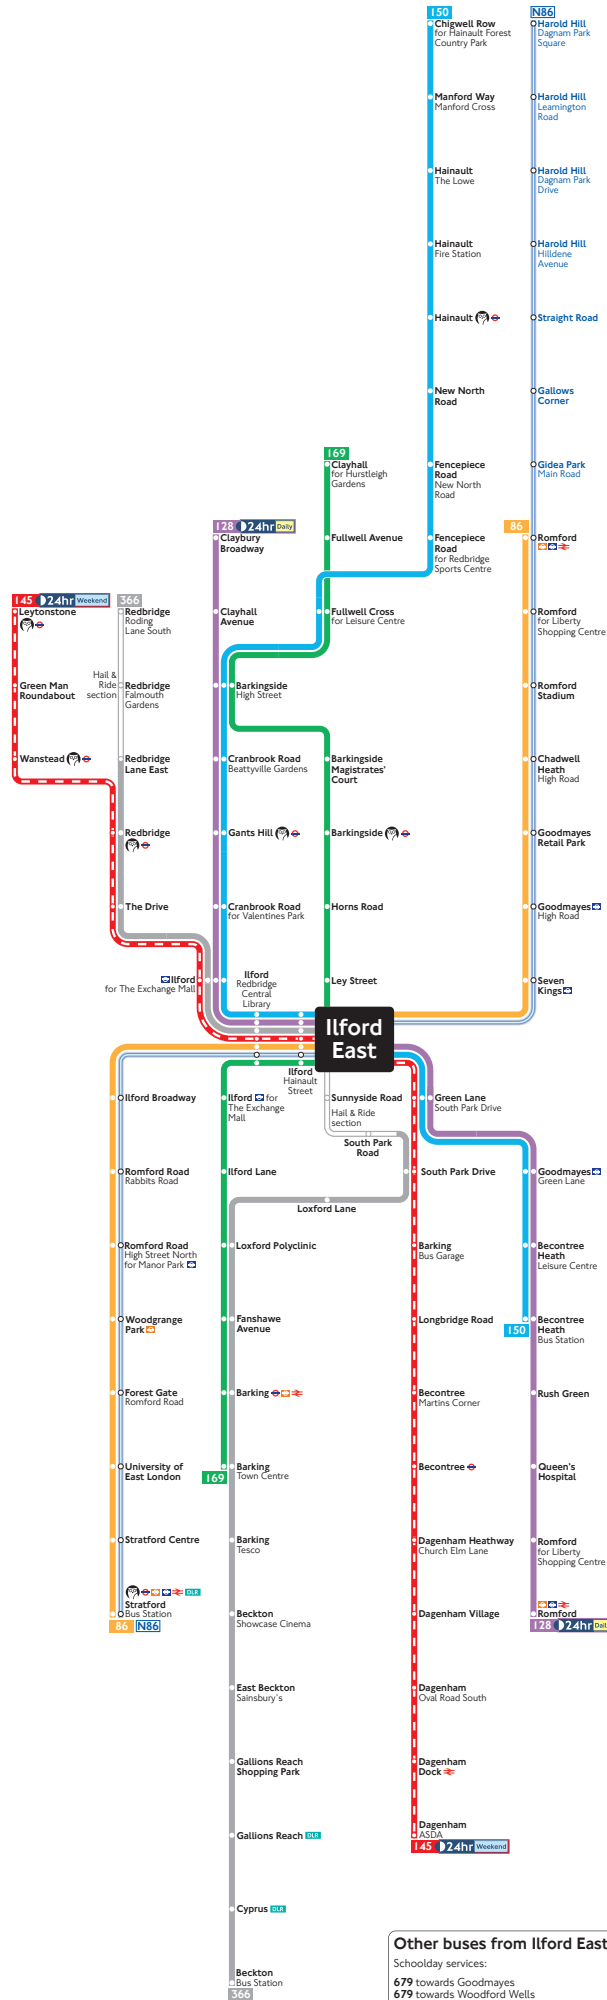

Buses from Ilford East

Other buses from Ilford East
Schoolday services:
679 towards Goodmayes
679 towards Woodford Wells