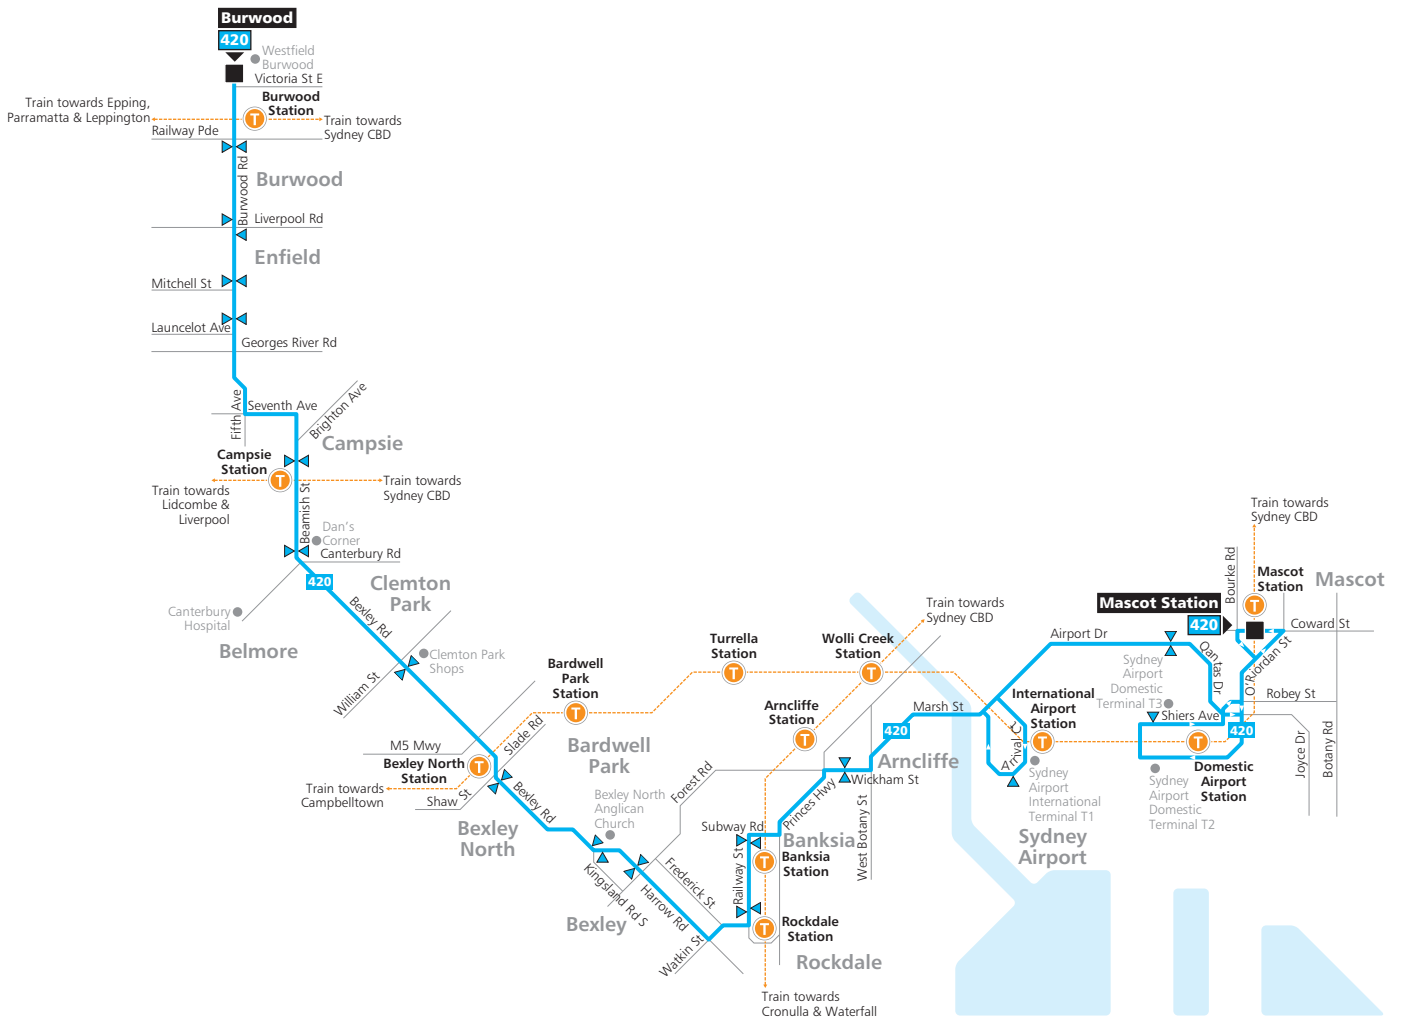

Route 420

Legend

- Bus route
- Bus route start/finish
- Stops for limited stops services
- Train line/station

Diagrammatic Map
Not to Scale