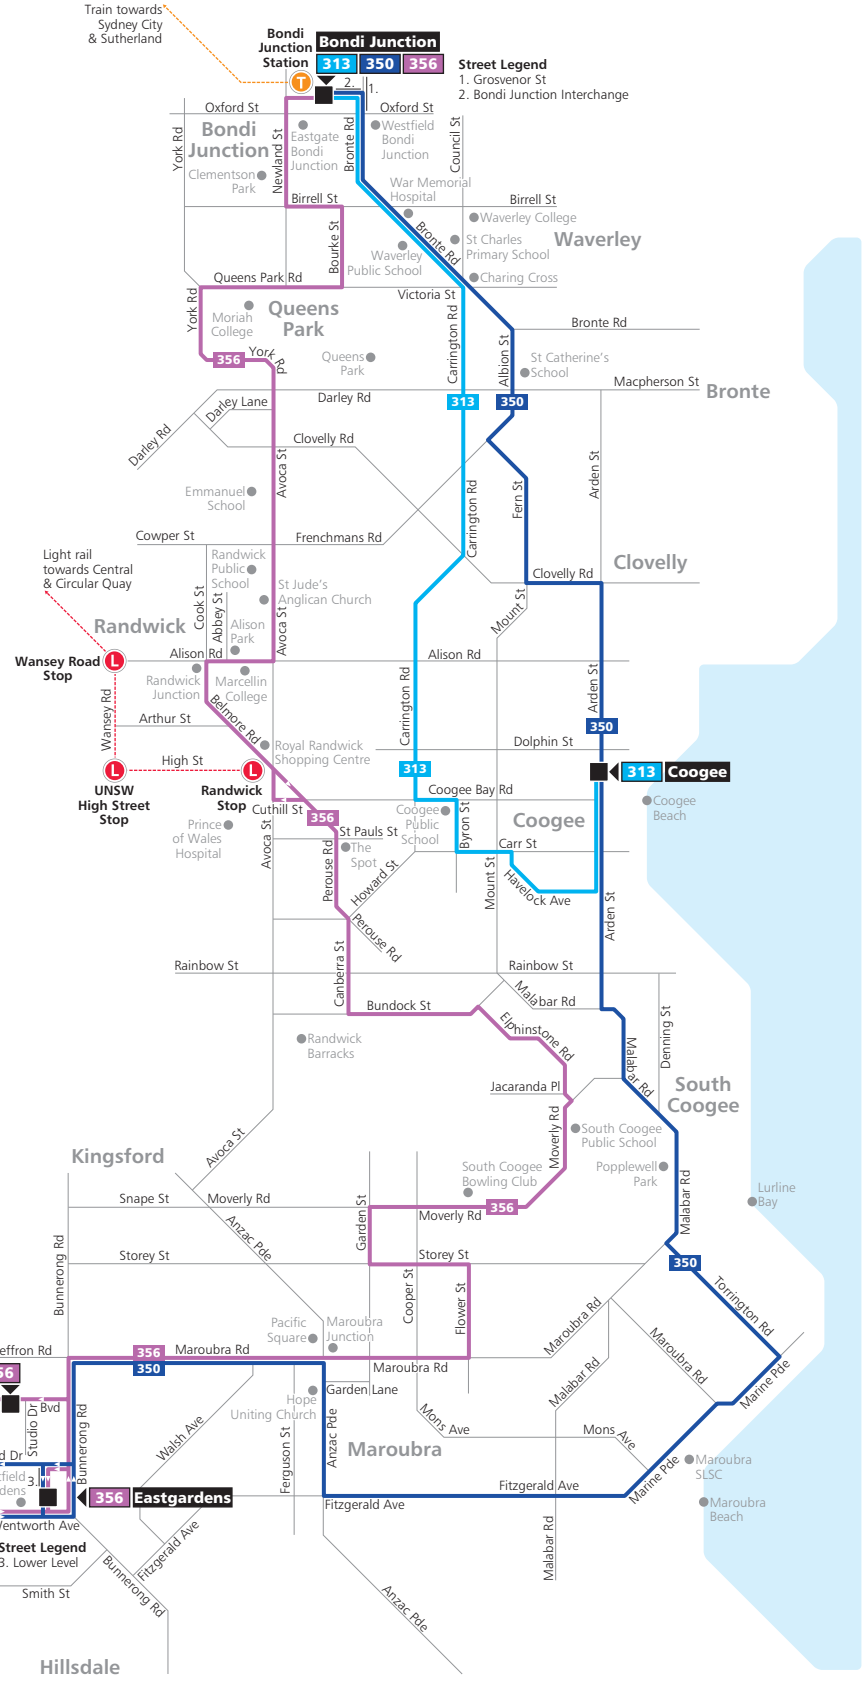

Routes 313, 350, 356

Legend

- Bus route
- 313 Bus route number
- Bus route start/finish
- T Train line/station
- L Light rail line/stop

Diagrammatic Map
Not to Scale