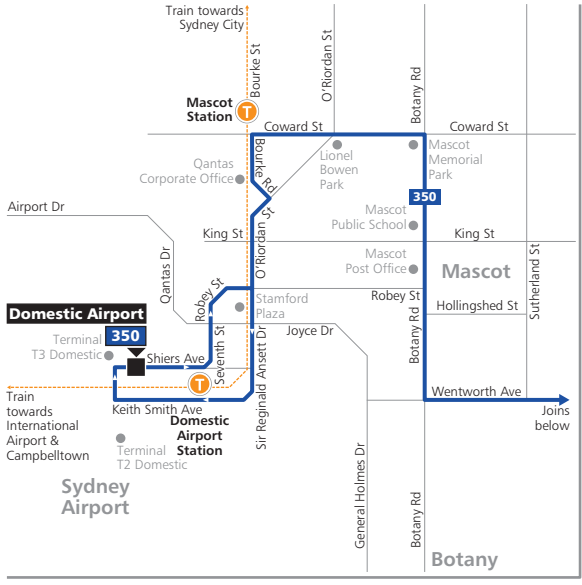

Routes 313, 350, 356

Legend

- Bus route
- 313 Bus route number
- Bus route start/finish
- T Train line/station
- L Light rail line/stop

Diagrammatic Map
Not to Scale