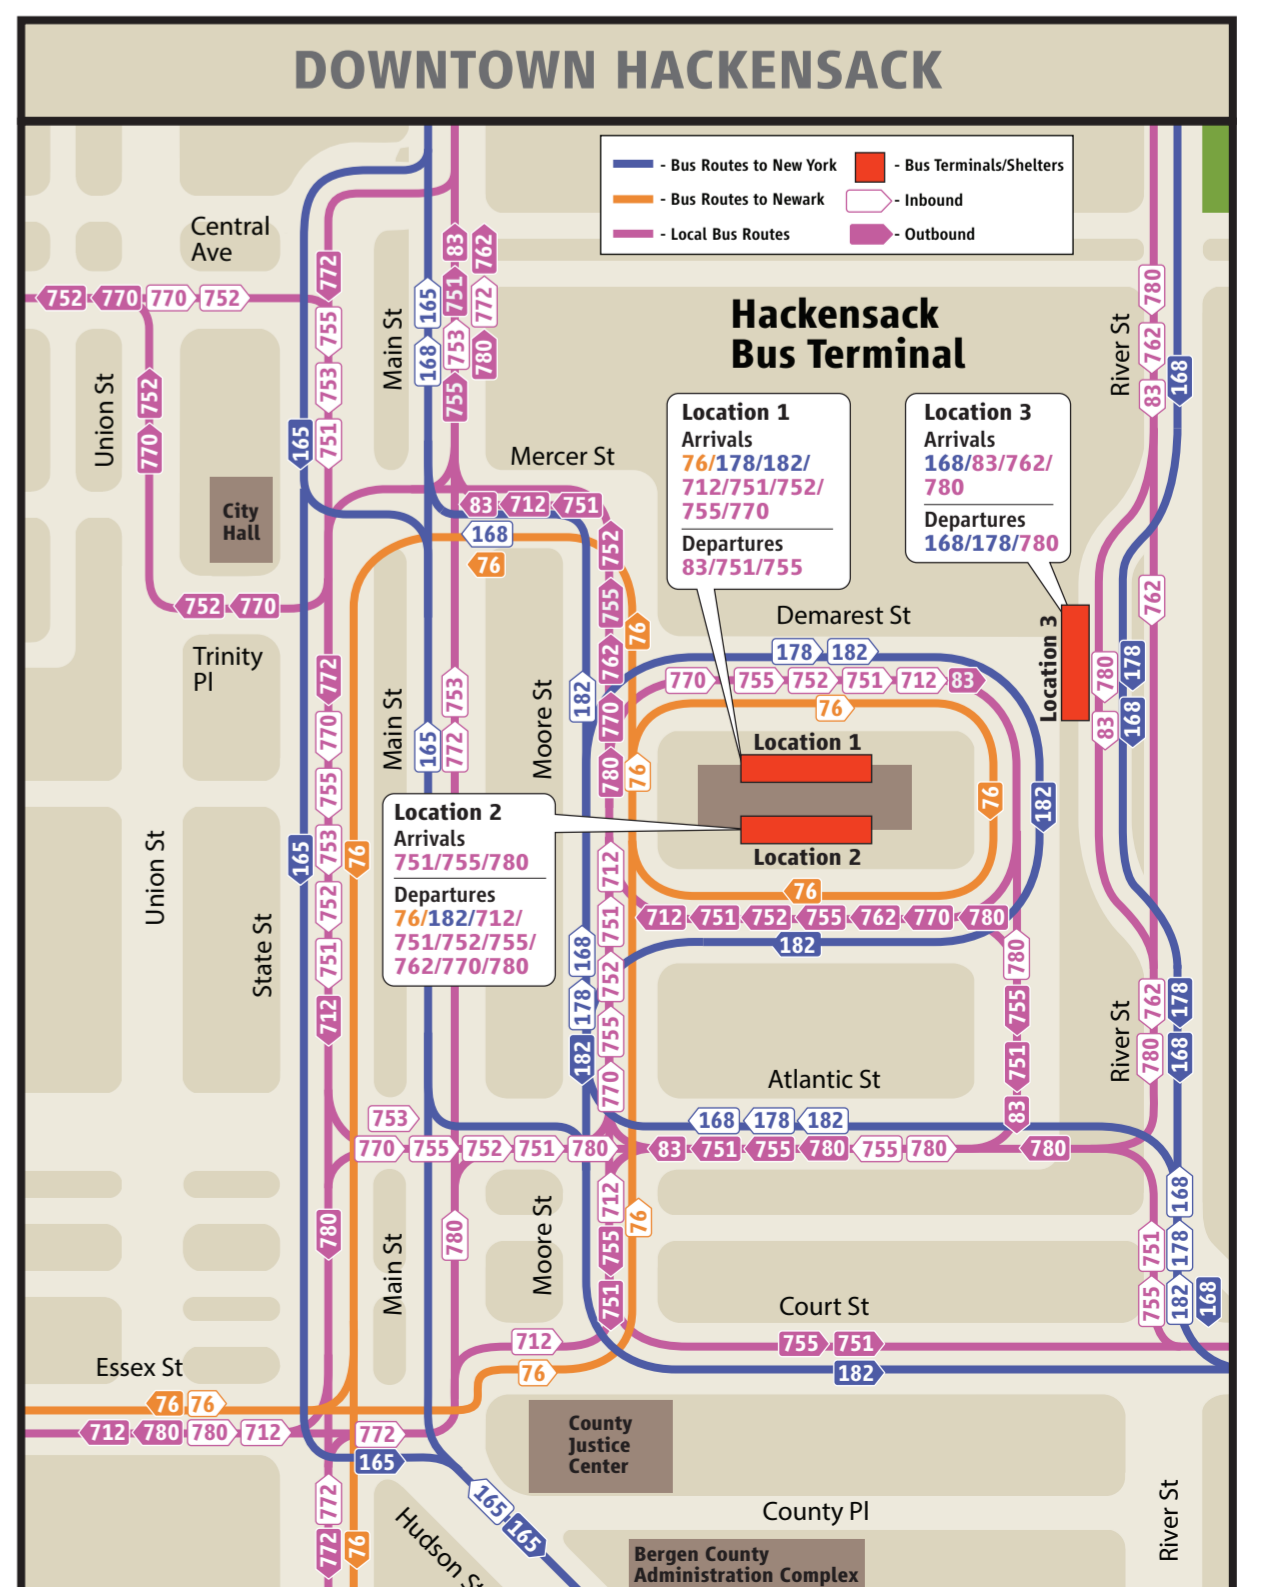

BERGEN COUNTY

NJ TRANSIT Bus Routes Shown on Map

Local Bus Routes

Bus Routes to Newark

- 30 North Arlington - Kearny - Newark
- 40 Kearny - Jersey Gardens
- 76 Newark - Hackensack

Bus Routes to New York†

- 127 Ridgely - Union City - New York
- 144 Elmwood Park - Hackensack - New York
- 145 Fair Lawn - New York
- 148 Midland Park - New York
- 151 Paterson - New York Express
- 153 Fairview - Fort Lee - New York
- 154 Fort Lee - Palisades Park - New York
- 155 Bogota - Ridgely Park - New York
- 156 Englewood Cliffs - Fort Lee - New York
- 157 Teaneck - Ridgely Park - New York
- 158 Fort Lee - Edgewater - New York
- 159 Fort Lee - New York
- 160 Elmwood Park - Wallington - New York
- 161 Paterson - Passaic - New York
- 162 Maywood - New York
- 163 Ridgewood - New York
- 164 Midland Park - Fair Lawn - New York
- 165 Westwood - New York
- 166 Cresskill - Bergenfield - New York
- 167 Harrington Park - Teaneck - New York
- 168 Paramus - New York
- 171 Paterson - New York
- 175†† Ridgewood - New York

Bus Routes to New York†

- 177 Harrington Park - New Milford - New York Express
- 178†† Hackensack - Englewood - New York
- 181†† Union City - New York
- 182†† Hackensack - New York
- 186†† Dumont - New York
- 188†† West New York - New York
- 190 Paterson - Secaucus - New York
- 191 Willowbrook Mall - Montclair - New York
- 192 Clifton - New York
- 195 Willowbrook Mall - Cedar Grove - New York
- 199 Clifton - Lyndhurst - New York
- 321 Union City - Lombardi Park & Ride - New York

Legend

- Bus Routes to New York
- Express Service to New York
- Limited Service to New York
- Bus Routes to Newark
- Express Service to Newark
- Local Bus Routes
- Limited Local Service
- Rail Lines
- Major Transfer Stops
- Train Connections
- Route Origination
- Train Stations
- Route Termination
- Limited Route Termination
- Park & Ride
- Routes Continue to