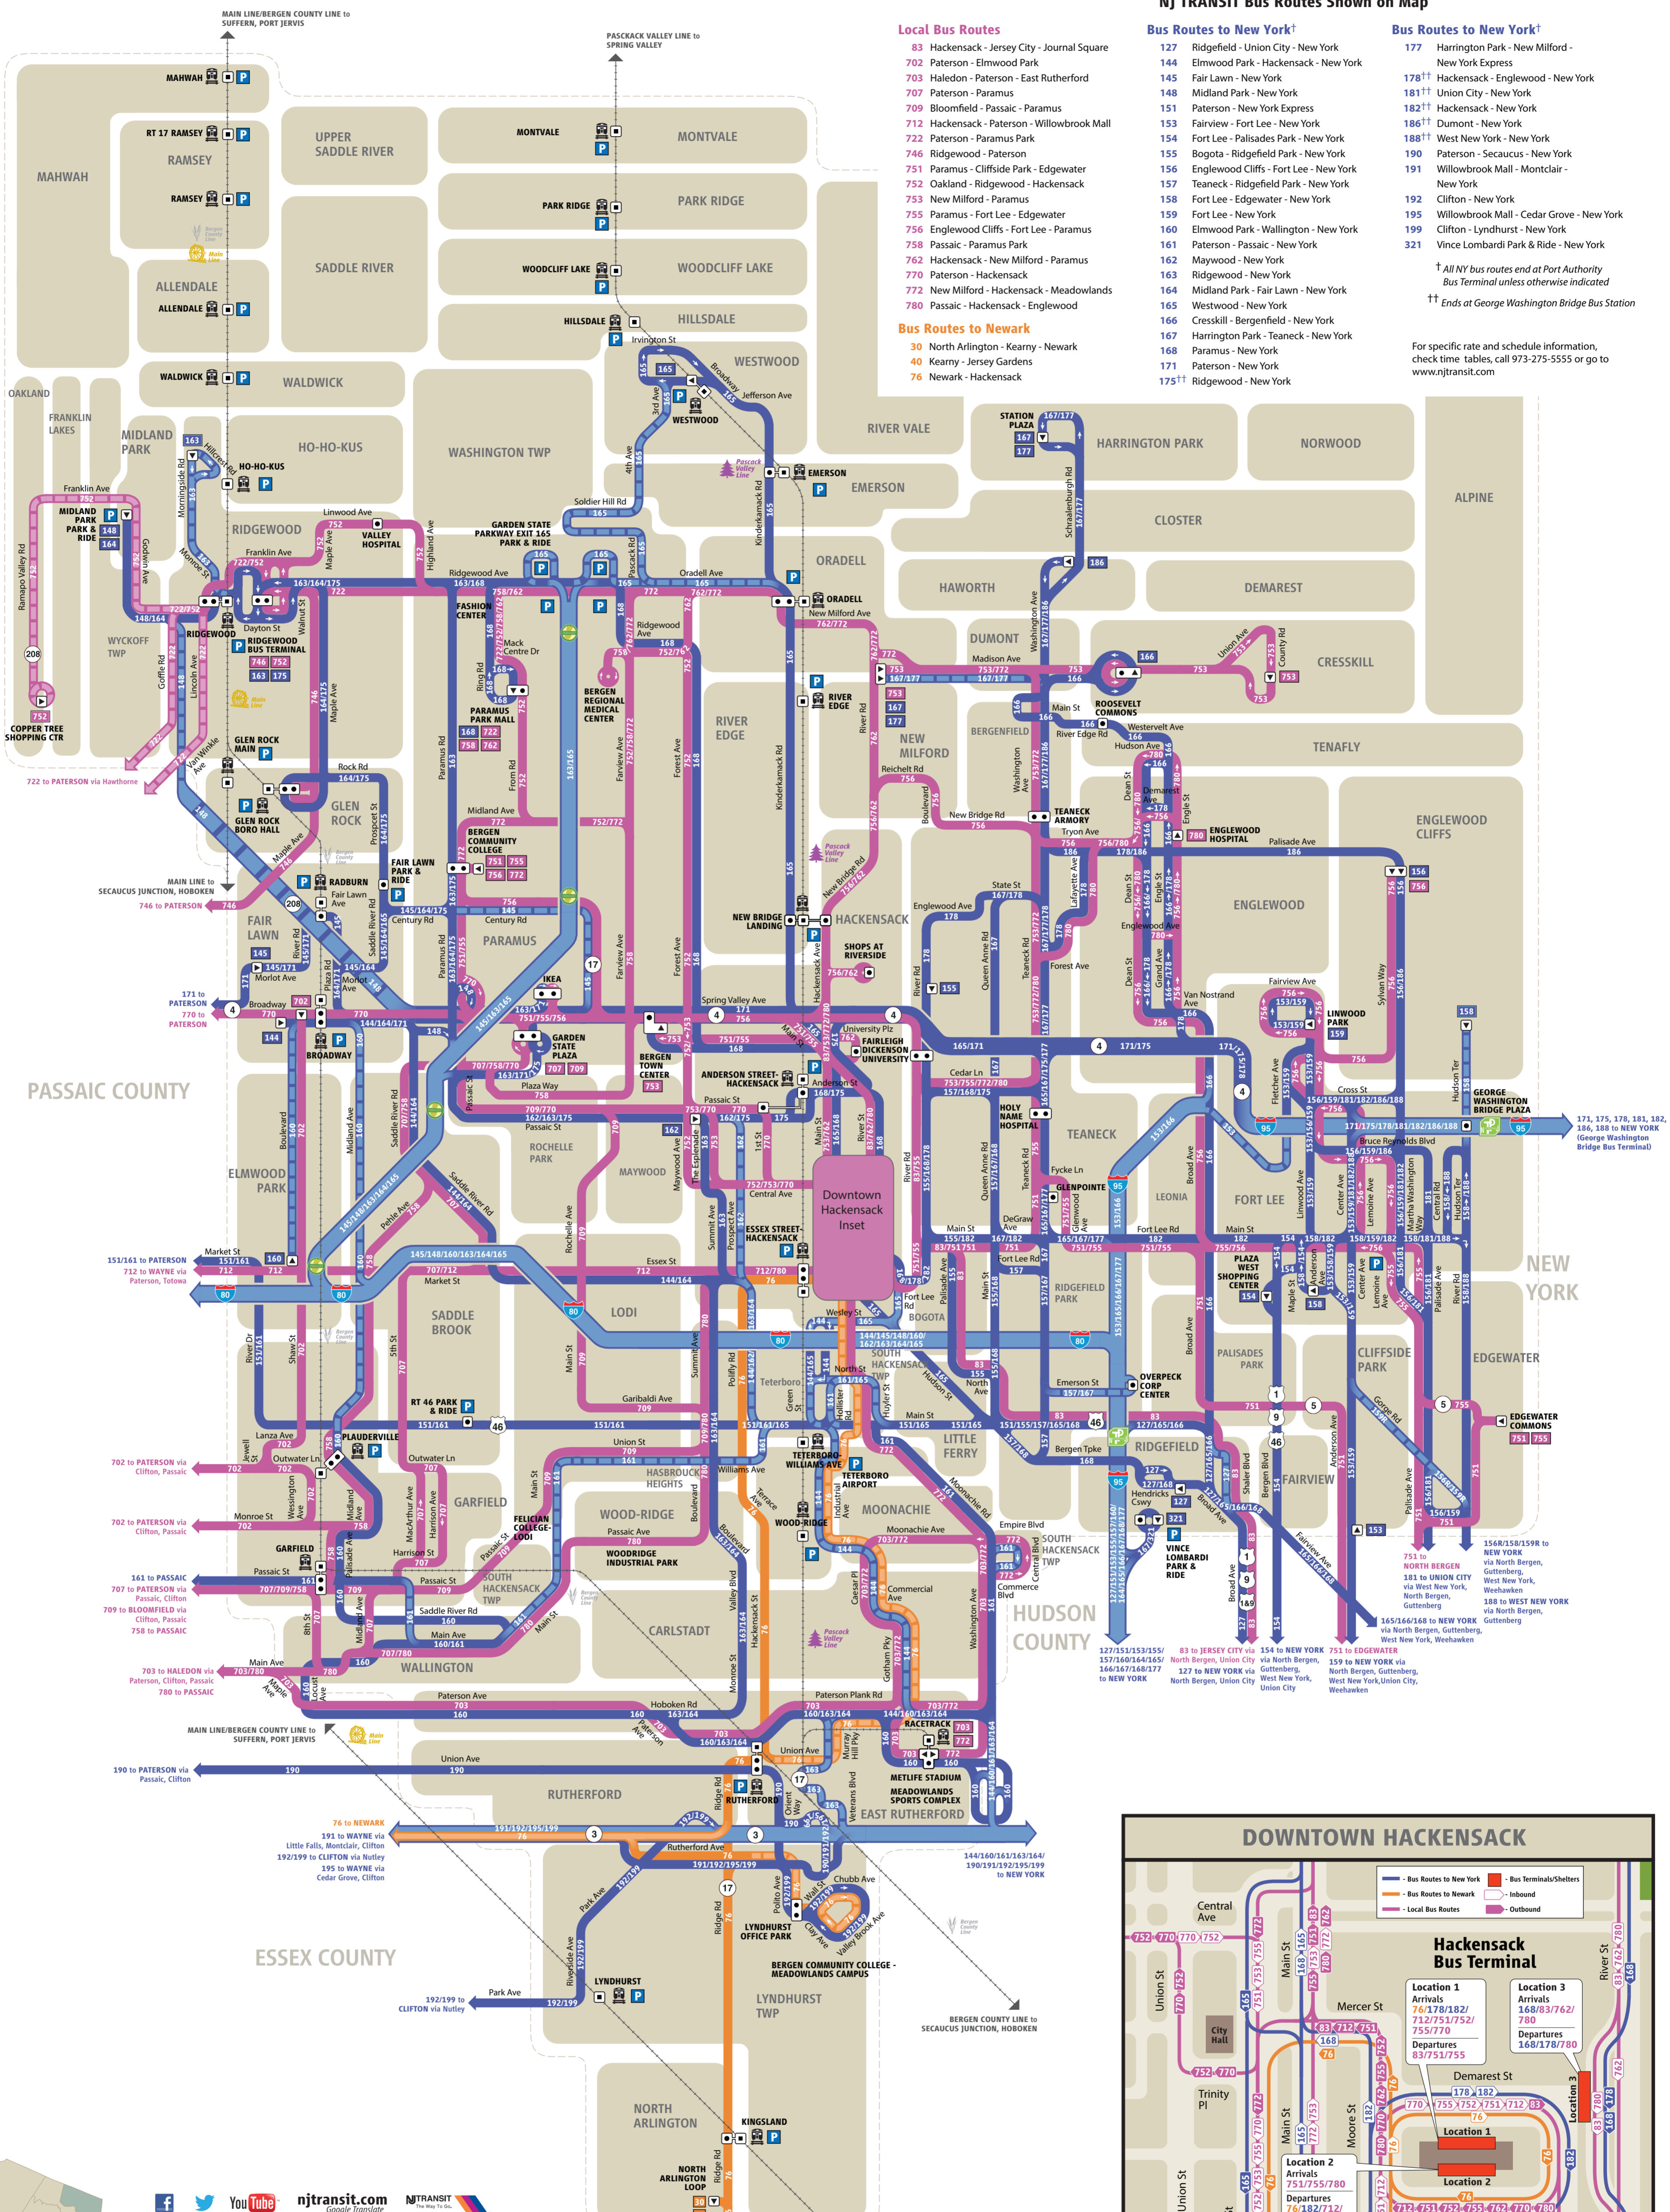

BERGEN COUNTY

NJ TRANSIT Bus Routes Shown on Map

Local Bus Routes

Bus Routes to Newark

- 30 North Arlington - Kearny - Newark
- 40 Kearny - Jersey Gardens
- 76 Newark - Hackensack

Bus Routes to New York†

- 127 Ridgely - Union City - New York
- 144 Elmwood Park - Hackensack - New York
- 145 Fair Lawn - New York
- 148 Midland Park - New York
- 151 Paterson - New York Express
- 153 Fairview - Fort Lee - New York
- 154 Fort Lee - Palisades Park - New York
- 155 Bogota - Ridgely Park - New York
- 156 Englewood Cliffs - Fort Lee - New York
- 157 Teaneck - Ridgely Park - New York
- 158 Fort Lee - Edgewater - New York
- 159 Fort Lee - New York
- 160 Elmwood Park - Wallington - New York
- 161 Paterson - Passaic - New York
- 162 Maywood - New York
- 163 Ridgewood - New York
- 164 Midland Park - Fair Lawn - New York
- 165 Westwood - New York
- 166 Cresskill - Bergenfield - New York
- 167 Harrington Park - Teaneck - New York
- 168 Paramus - New York
- 171 Paterson - New York
- 175†† Ridgewood - New York

Bus Routes to New York†

- 177 Harrington Park - New Milford - New York Express
- 178†† Hackensack - Englewood - New York
- 181†† Union City - New York
- 182†† Hackensack - New York
- 186†† Dumont - New York
- 188†† West New York - New York
- 190 Paterson - Secaucus - New York
- 191 Willowbrook Mall - Montclair - New York
- 192 Clifton - New York
- 195 Willowbrook Mall - Cedar Grove - New York
- 199 Clifton - Lyndhurst - New York
- 321 Union City - Lombardi Park & Ride - New York

Legend

- Bus Routes to New York
- Express Service to New York
- Limited Service to New York
- Bus Routes to Newark
- Express Service to Newark
- Local Bus Routes
- Limited Local Service
- Rail Lines
- Major Transfer Stops
- Train Connections
- Route Origination
- Train Stations
- Route Termination
- Limited Route Termination
- Park & Ride
- Routes Continue to