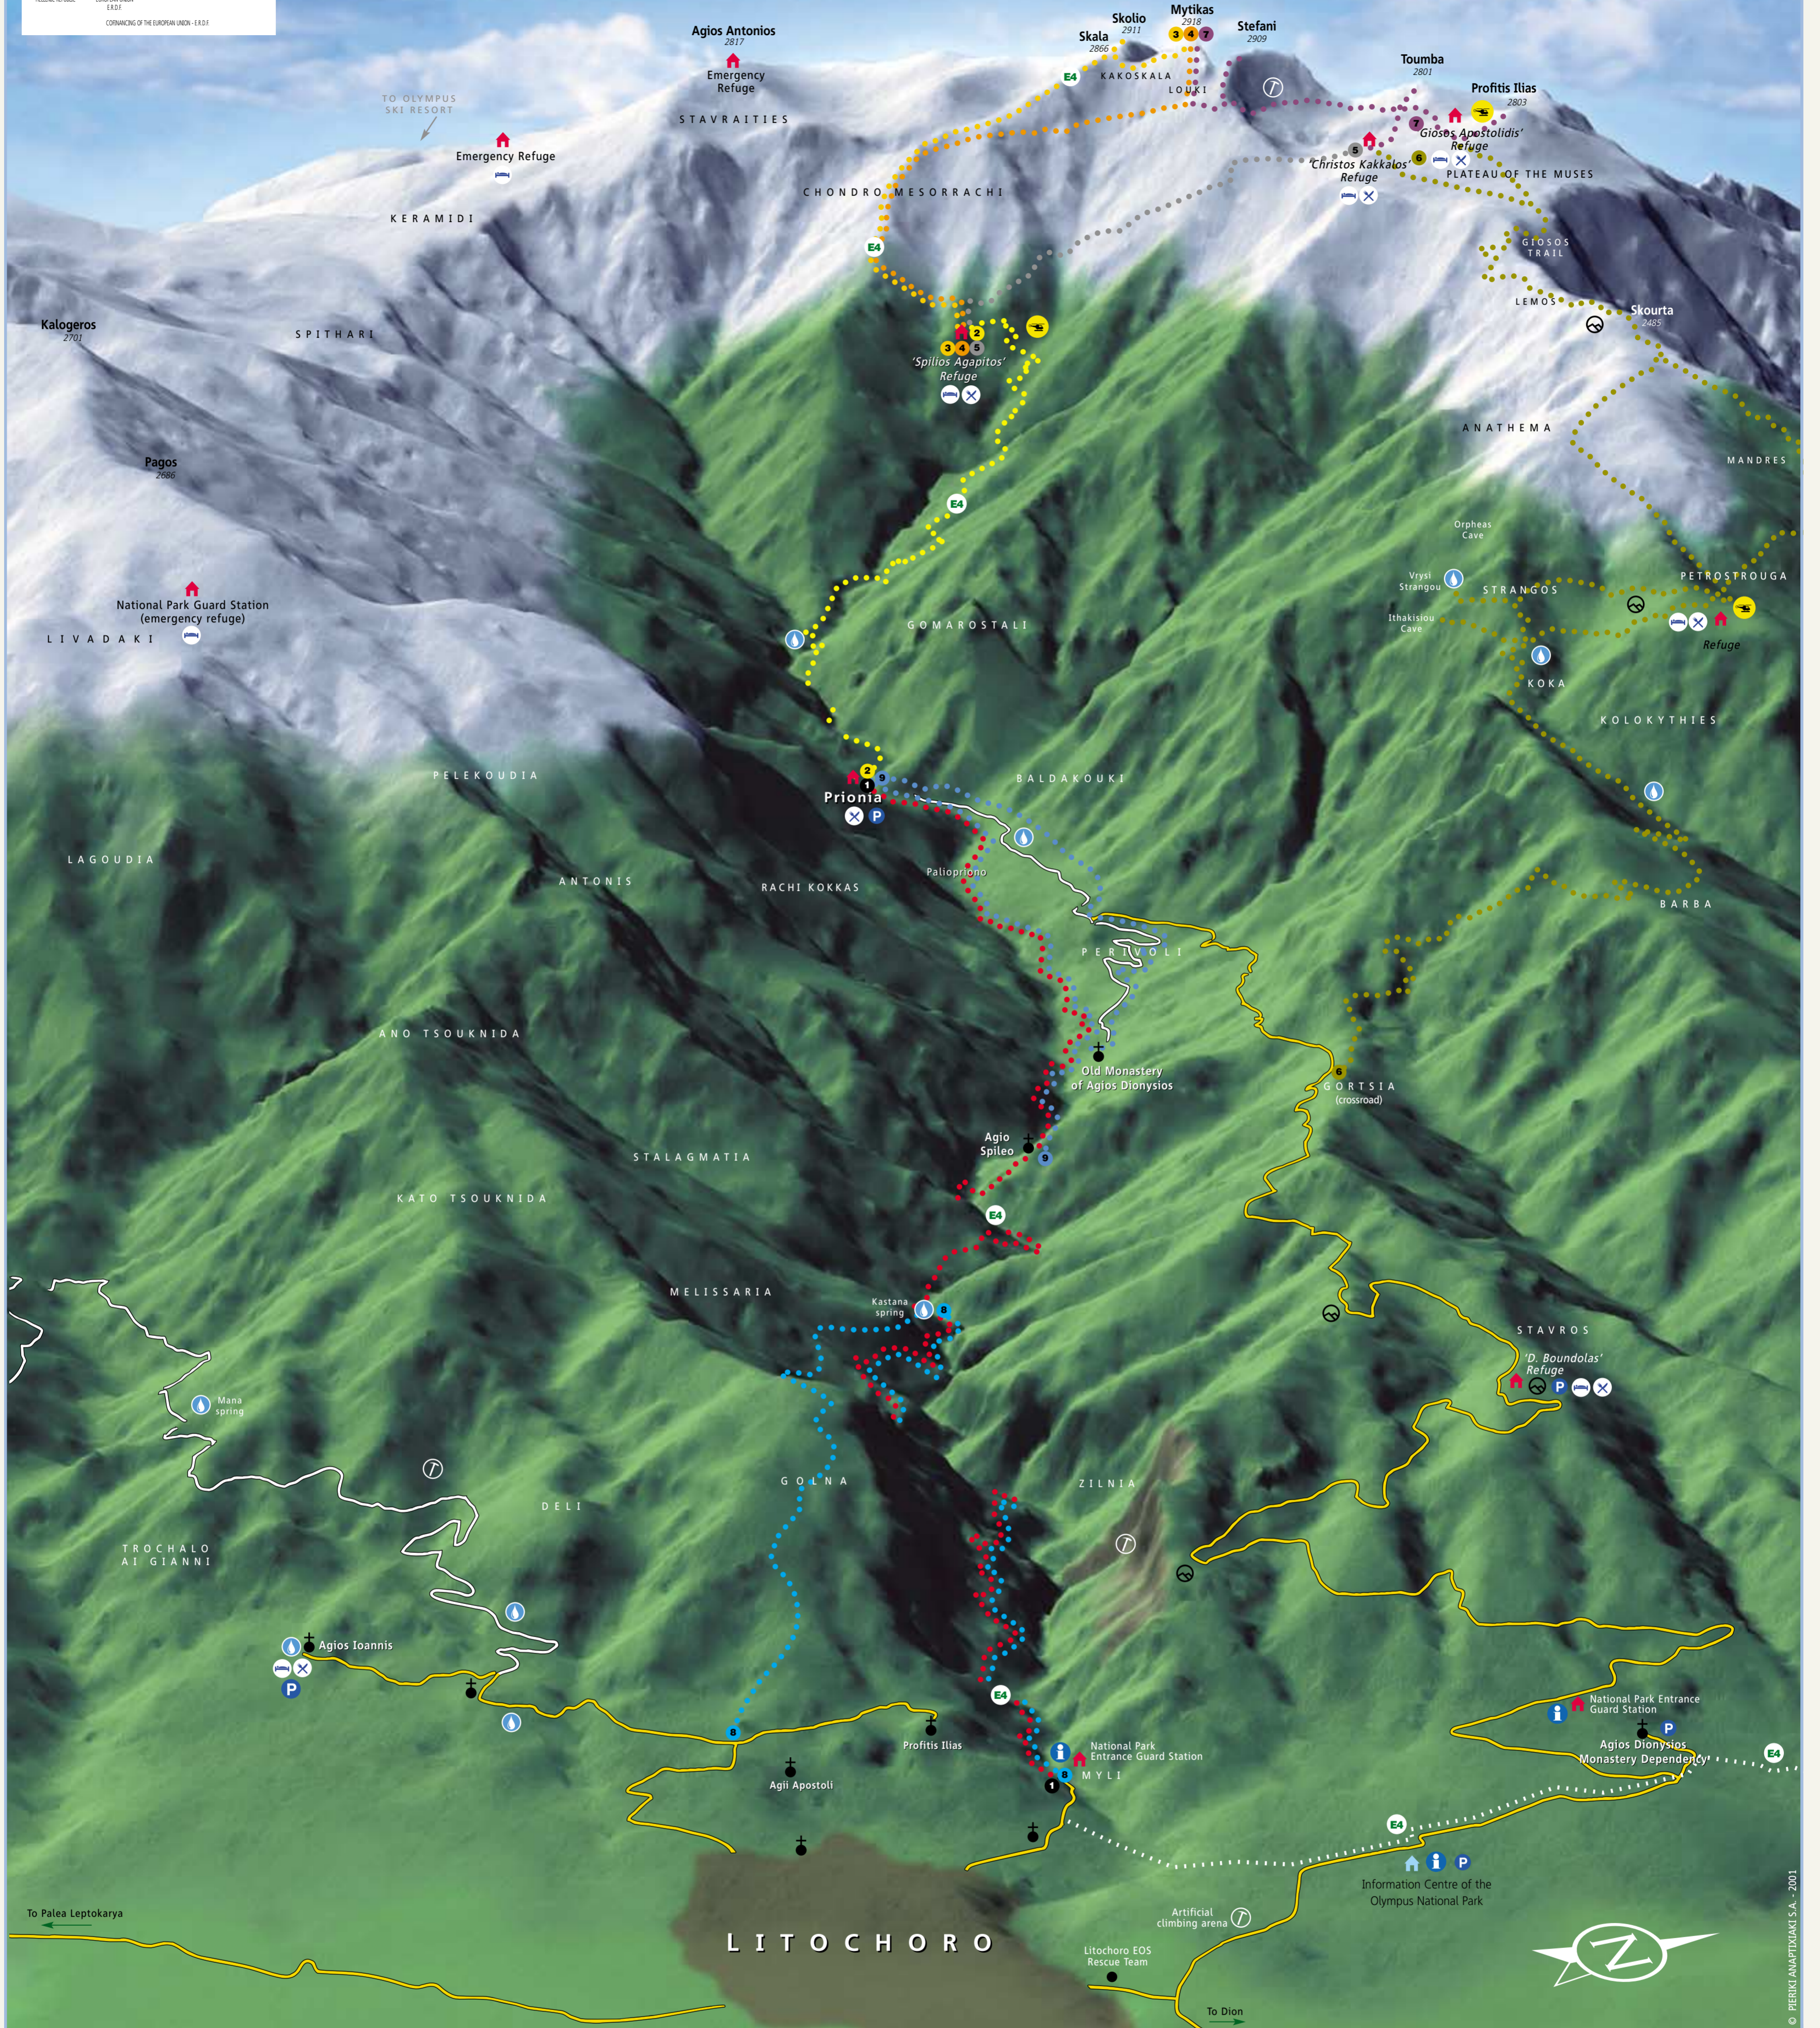

MOUNT OLYMPUS - ENIPEAS GORGE

LEGEND

Paved road	Forest road - Dirt road	Guard station - Refuge - Emergency ref.	Spring - Fountain	Climbing arena	Restaurant - Cuisine	Parking area	Information	Country church - Monastery
International alpine trail E4	Spring - Fountain	Viewpoint	Heliport	Mountain Peak Altitude	Information Centre of the Olympus National Park			

TRAILS - ALPINE ROUTES 1 - 9

(for routes 10 to 20, see reverse side of map)

1 LITochoro - PRIONIA	11 AGIA TRIADA AT VRONDOU - KREVATIA- BARBALAS
2 PRIONIA - «SPILIOS AGAPITOS» REFUGE	12 KREVATIA AT VRONDOU - PAPA ALONI - AGIA TRIADA
3 «SPILIOS AGAPITOS» REFUGE - SKALA - MYTIKAS	13 AG. KONSTANTINOS - KOROMILIA - PETROSTROUGA
4 «SPILIOS AGAPITOS» REFUGE - LOUKI - MYTIKAS	14 AGIA KORI - MASTOROU LI - KLEFTOVRYSI
5 «SPILIOS AGAPITOS» REFUGE - MUSES PLATEAU	15 KOKKINOPLOS - MEGALI GOURNA - SKALA
6 GORTSIA - PETROSTROUGA - MUSES PLATEAU	16 KOKKINOPLOS - KITROS - XEROLAKKI
7 MUSES PLATEAU - MOUNTAIN PEAKS	17 XEROLAKKI - NAOUM RIVER - MUSES PLATEAU
8 LITochoro - GOLNA - KASTANA SPRING - LITochoro	18 XEROLAKKI - MEGALI GOURNA (EMERGENCY REFUGE)
9 PRIONIA - AGIO SPILEO - AGIOS DIONYSIOS MONASTERY	19 XEROLAKKI - VRYSI KARAIKINI - PAPA RACHI - MUSES PLATEAU
10 VRYSSOPOULES - SKOLIO	20 KARYA - DIASELO METAMORFOSI/KAKAVRAKOU - SKOLIO - MYTIKAS

OLYMPUS

(Contour lines at 100 m. intervals)

LEGEND

- National road
- Paved road
- Forest Road
- Railway line
- Boundaries of the National Park core
- Recommended boundary for National Park regional
- Guard station - Refuge - Emergency Refuge
- Information Centre of the Olympus National Park
- Spring - Fountain
- Country church - Monastery
- Peak / altitude
- Parking area
- Vertical climbing edge
- Viewpoint
- Archaeological site / Archaeol. Museum
- Recreation Area
- Beach
- Information
- Hang-gliding field