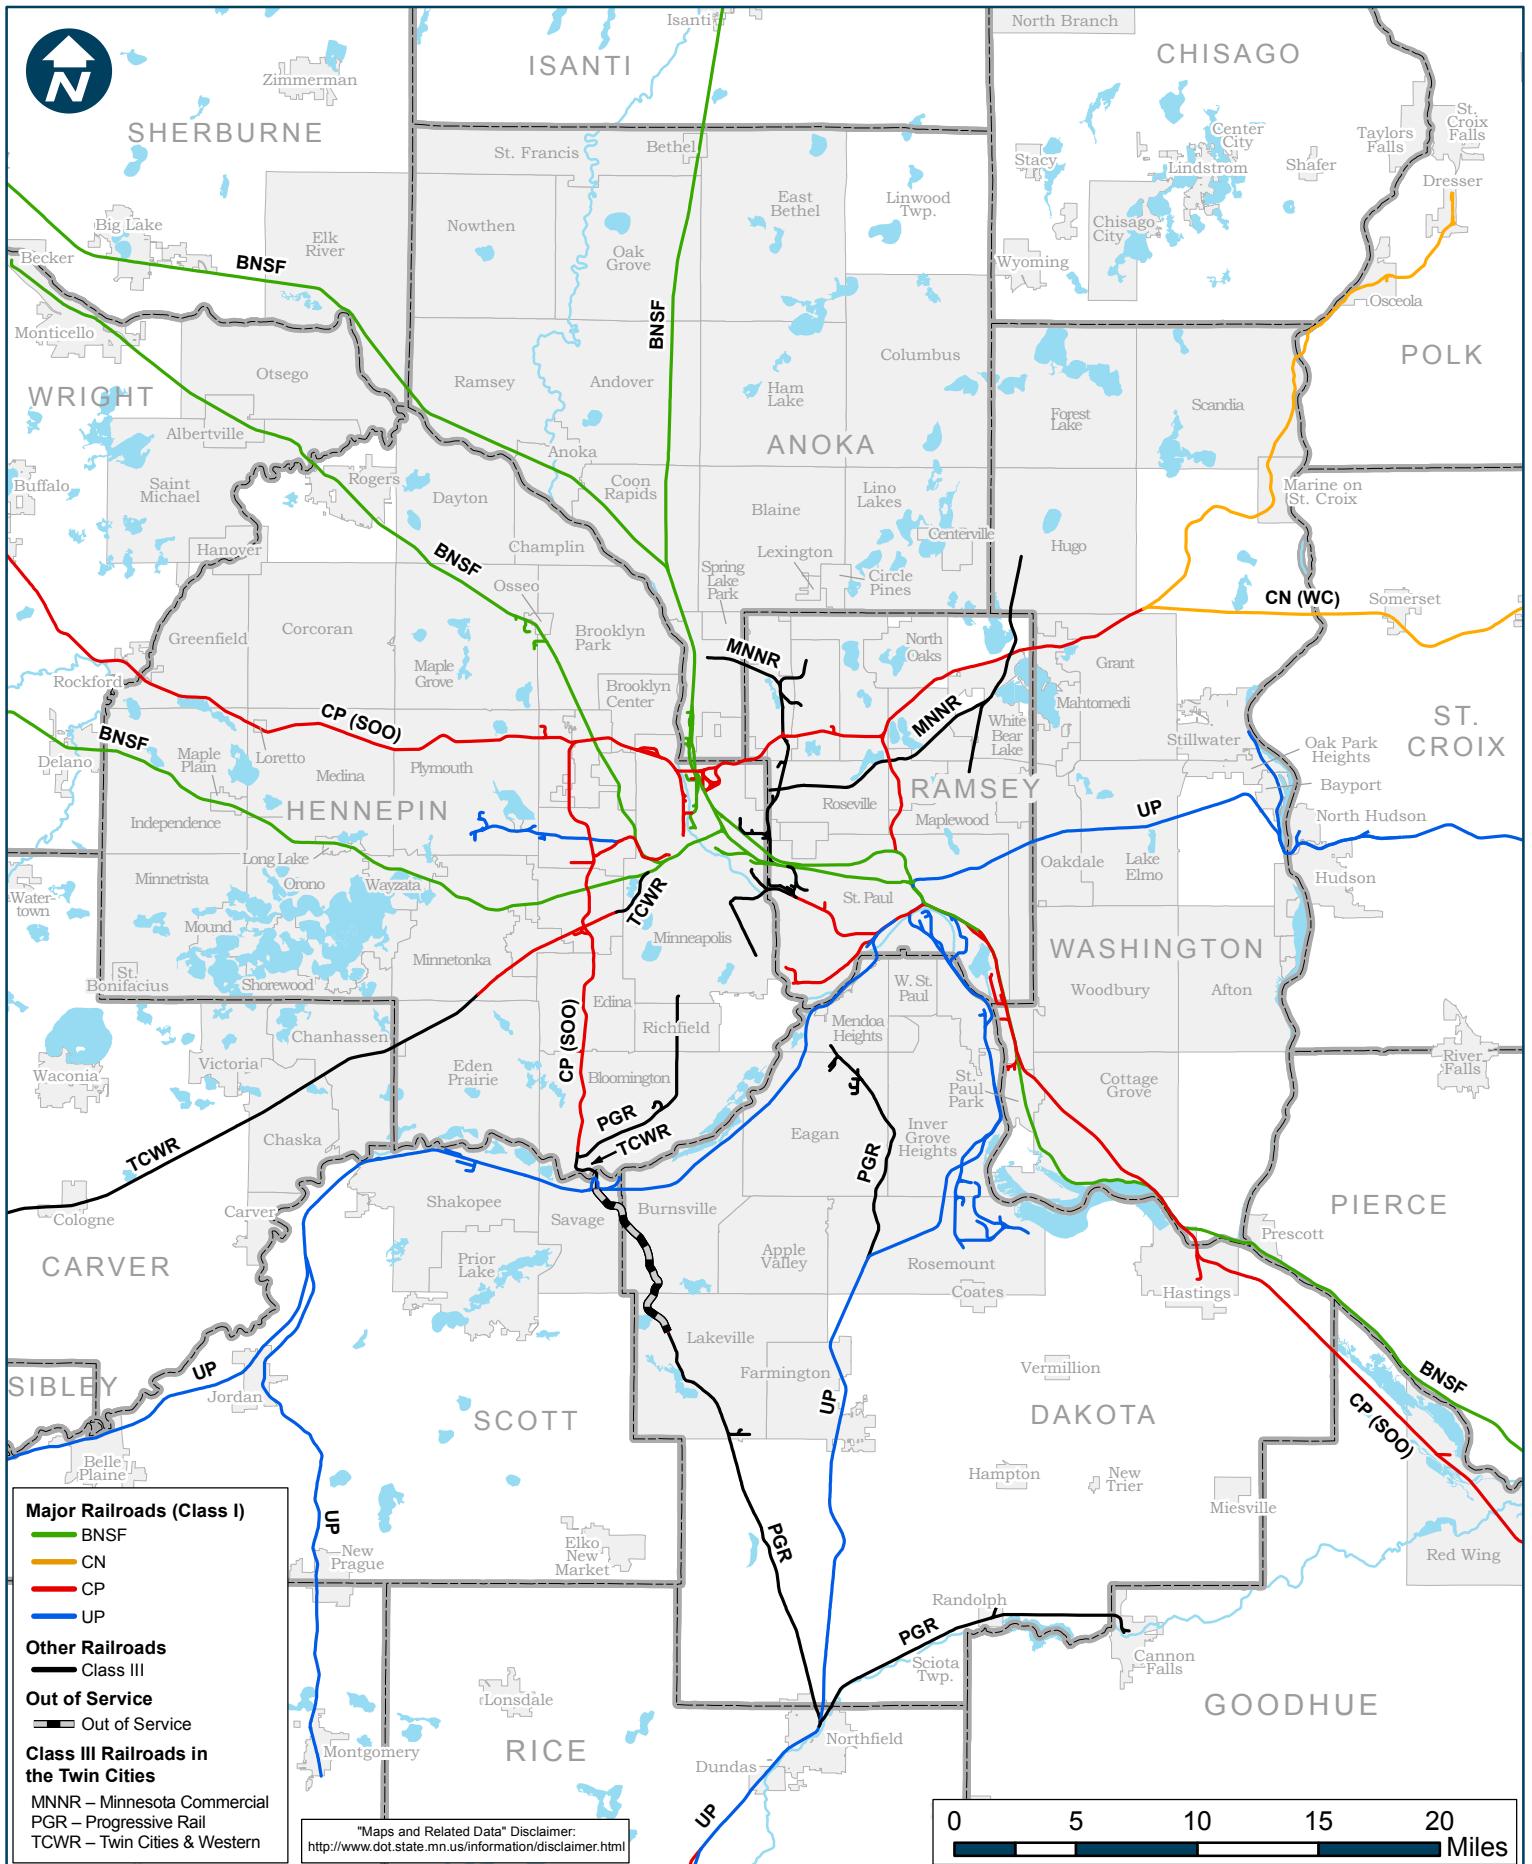

# TWIN CITIES AREA FREIGHT RAILROAD MAP

Office of Freight and Commercial Vehicle Operations

September 2015

**Major Railroads (Class I)**

- BNSF
- CN
- CP
- UP

**Other Railroads**

- Class III

**Out of Service**

- - - Out of Service

**Class III Railroads in the Twin Cities**

- MNMR – Minnesota Commercial
- PGR – Progressive Rail
- TCWR – Twin Cities & Western

"Maps and Related Data" Disclaimer:  
<http://www.dot.state.mn.us/information/disclaimer.html>